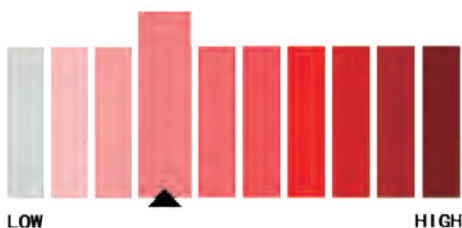

Protection Level