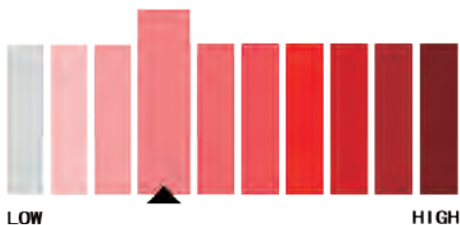

Protection Level