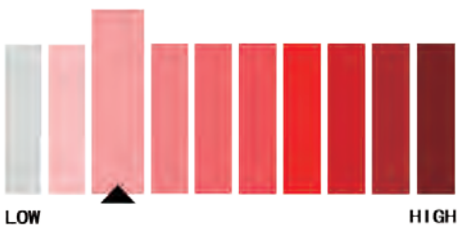

Protection Level