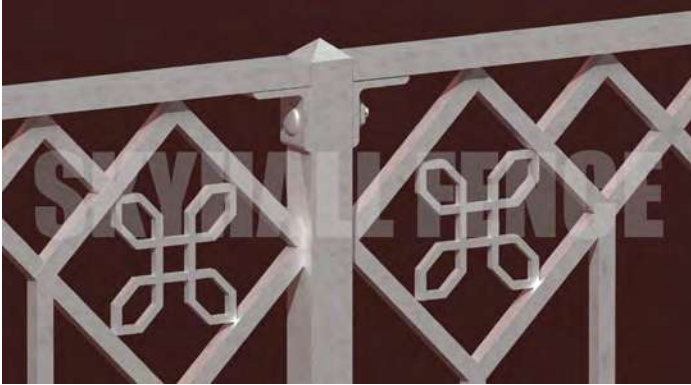

Welded from solid square steel, our ornamental fences are sturdy enough to last for many years meanwhile require very little maintenance.

The special flower and diamond lattice design gifts the fence a unique and distinctive look. That will complement any home or business.

Protection Level

Applications

Functionalities

DECORATIVE

Our ornamental fence is characterized by the beautiful flower and diamond lattice design, adding a touch of elegance and style to your property. This special design is well accepted by our customers from the Middle East.

SECURE

They can provide security for your property by keeping unwanted intruders out.

ORNAMENTAL FENCE

HEIGHT	WIDTH	POST	RAIL QUANTITY	RAIL SIZE	INNER PIPE TYPE	INNER PIPE SIZE
1500	1650	50*50	1	50*50	SQUARE PIPE SQUARE STEEL	20*20
1015	1950	50*50	2	50*25 50*50		20*20
SURFACE TREATMENT		PRE HOT DIPPED GALVANIZED + POLYESTER POWDER COATED (RAL COLOR) HOT DIPPED GALVANIZED HOT DIPPED GALVANIZED + POLYESTER POWDER COATED (RAL COLOR)				