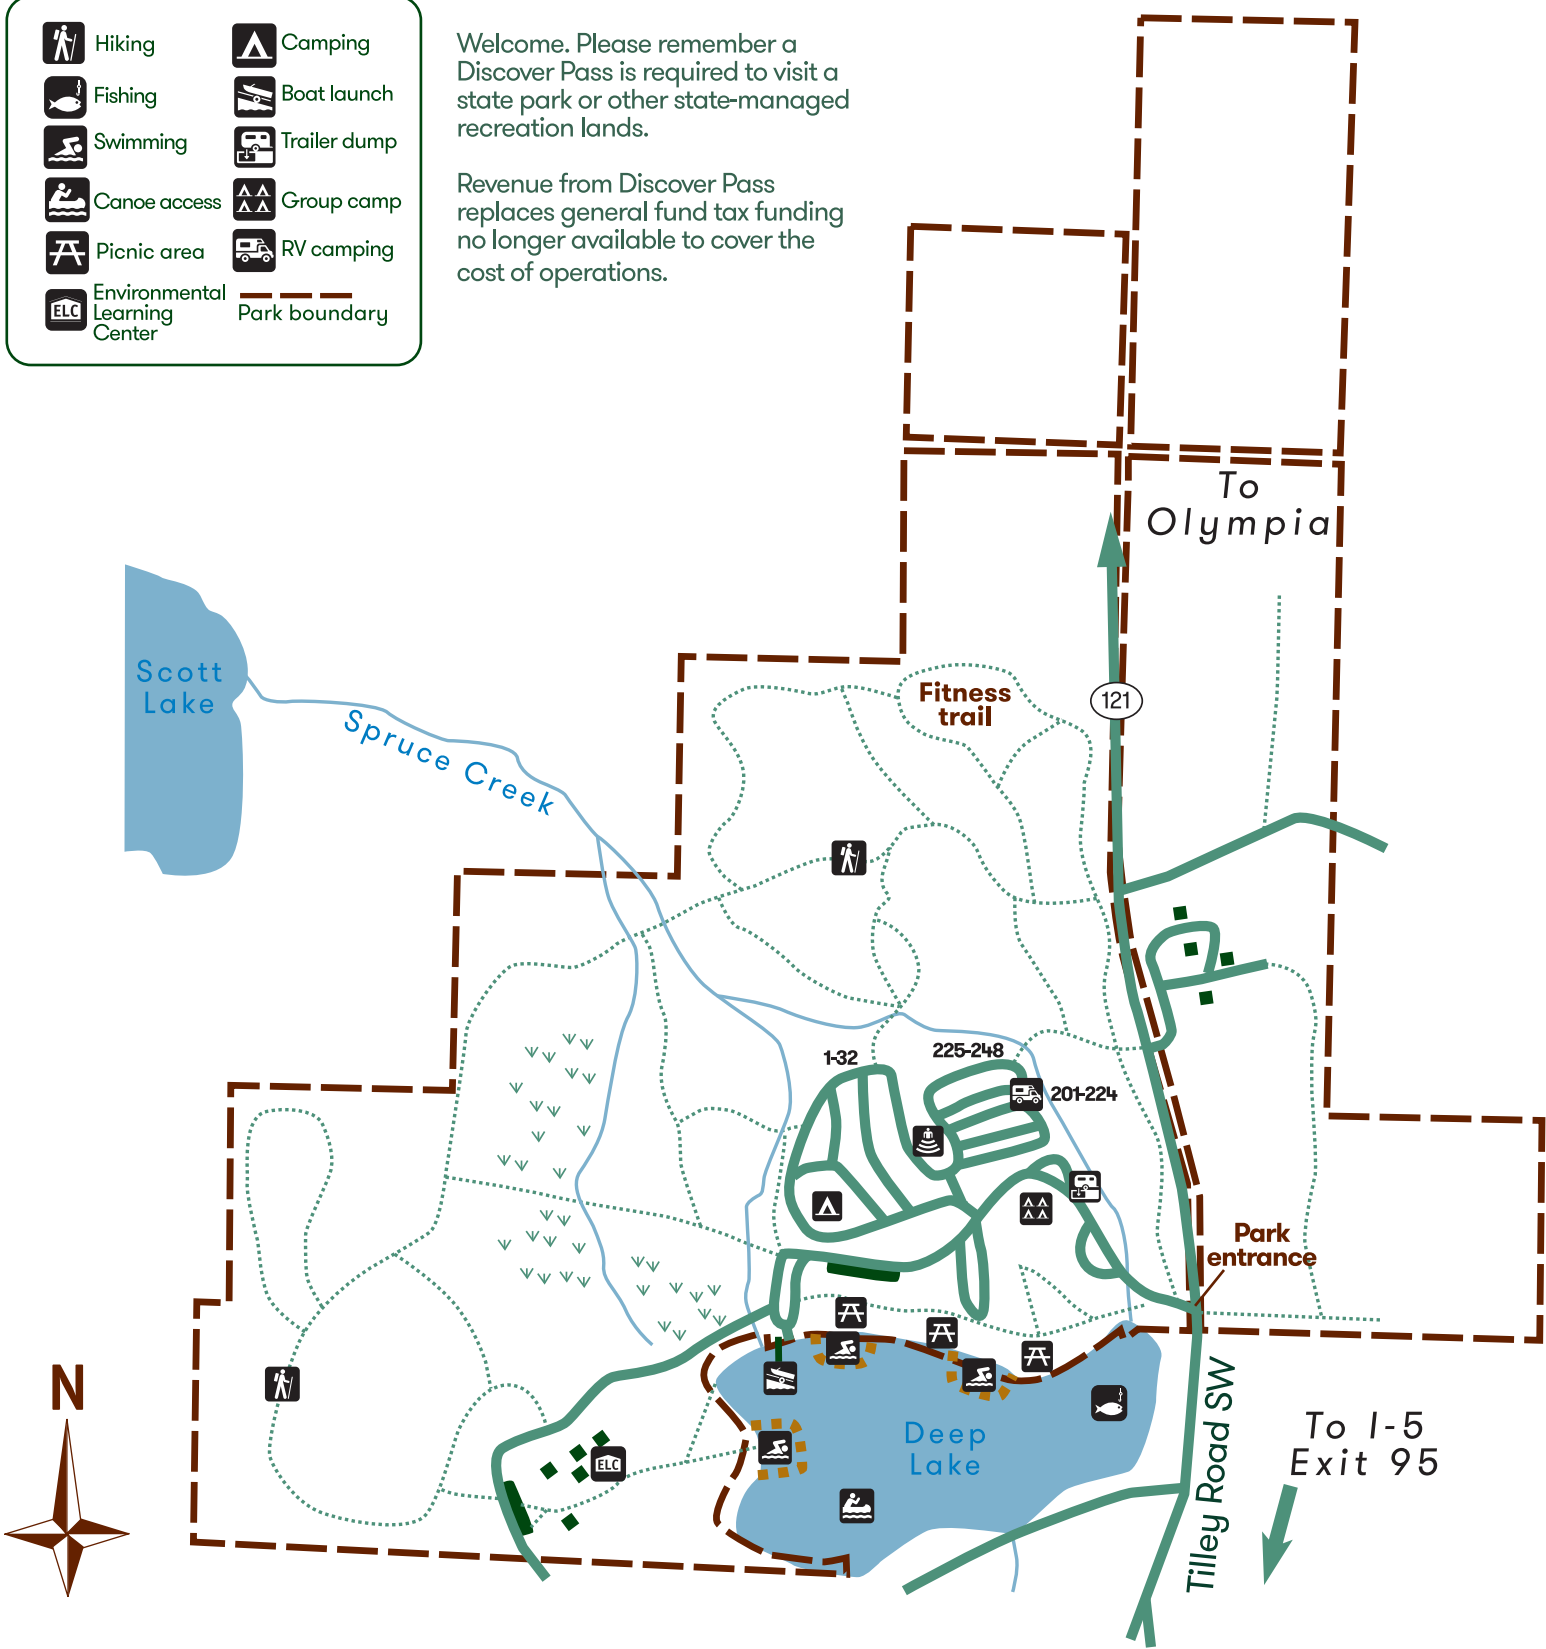

Millersylvania State Park

	Hiking		Camping
	Fishing		Boat launch
	Swimming		Trailer dump
	Canoe access		Group camp
	Picnic area		RV camping
	Environmental Learning Center		Park boundary

Welcome. Please remember a Discover Pass is required to visit a state park or other state-managed recreation lands.

Revenue from Discover Pass replaces general fund tax funding no longer available to cover the cost of operations.

[Revised 08-03-16]