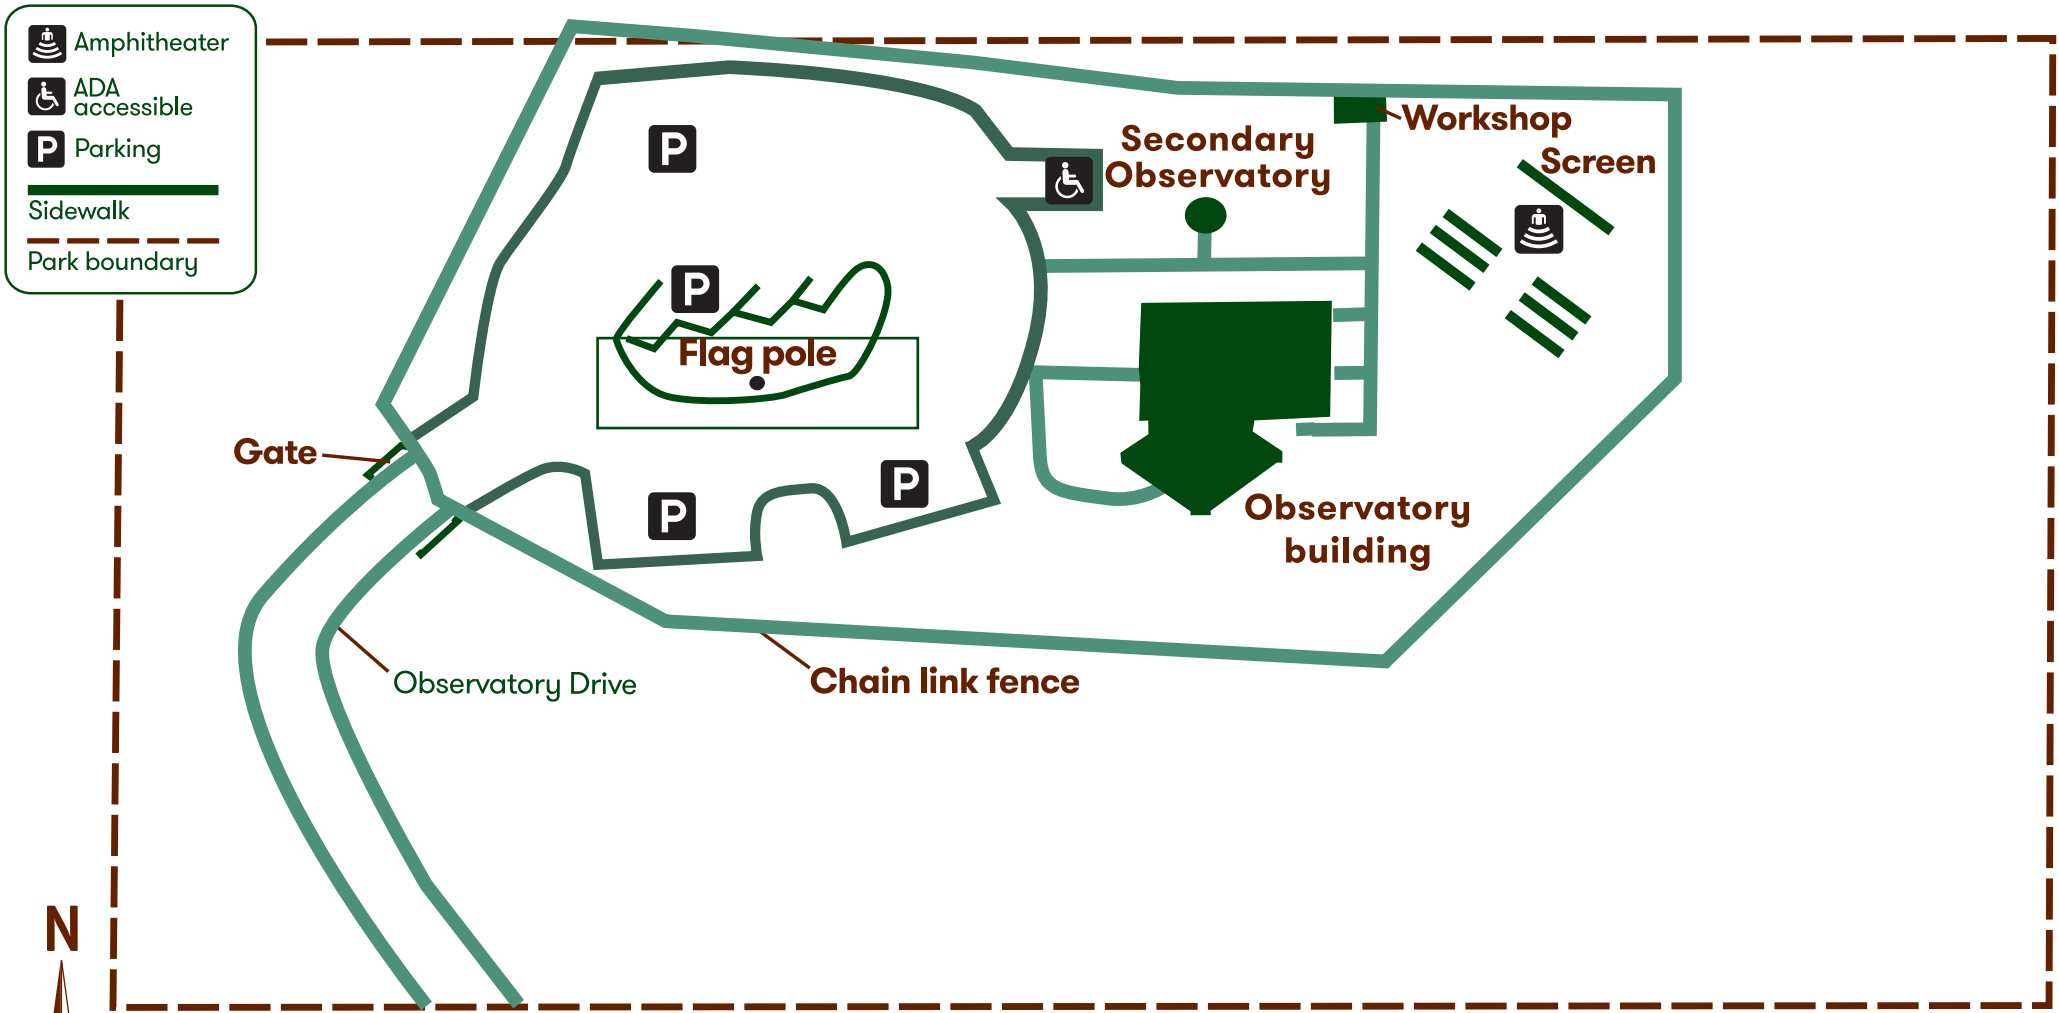

Goldendale Observatory State Park

0 50 100 200 Feet

0 250 500 Feet

Welcome. Please remember a Discover Pass is required to visit a state park or other state-managed recreation lands.

Revenue from Discover Pass replaces general fund tax funding no longer available to cover the cost of operations.