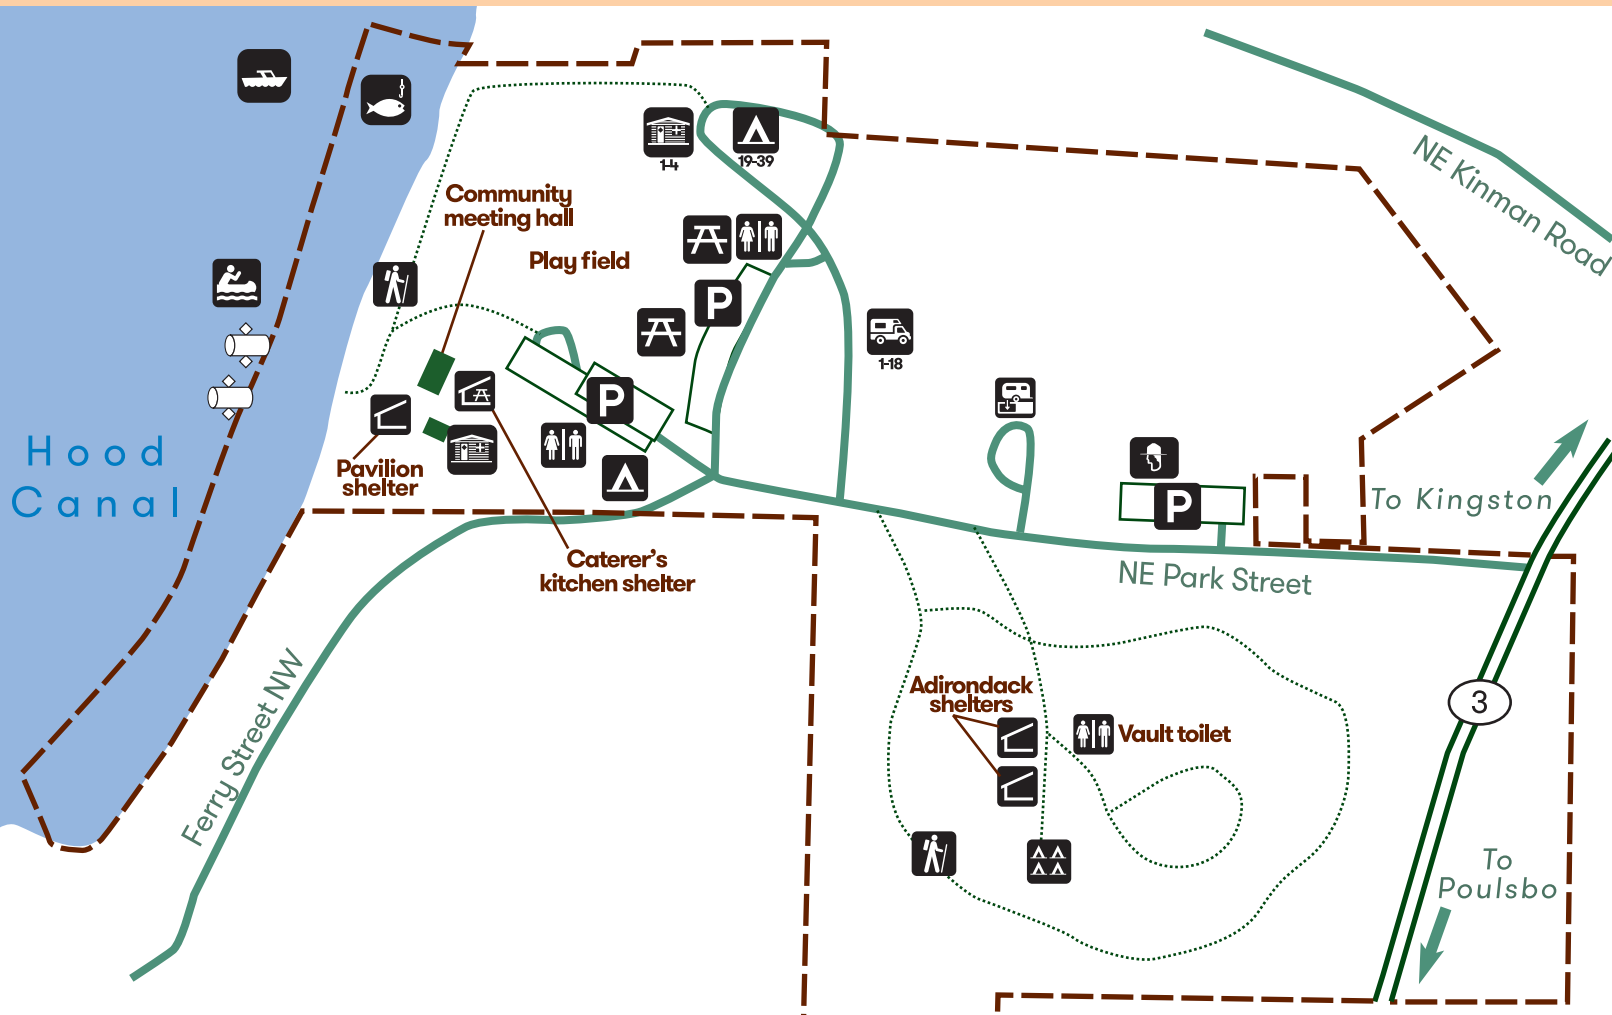

Kitsap Memorial State Park

- | | | | |
|--|----------------|---------------|----------------|
| | Hiking | | Fishing |
| | Boating | | Moorage buoy |
| | RV camping | | Group camp |
| | Ranger station | | Parking |
| | Trailer dump | | Restroom |
| | Canoe access | | Picnic shelter |
| | Picnic area | | Shelter |
| | Rental cabin | | Camping |
| | | Park boundary | |