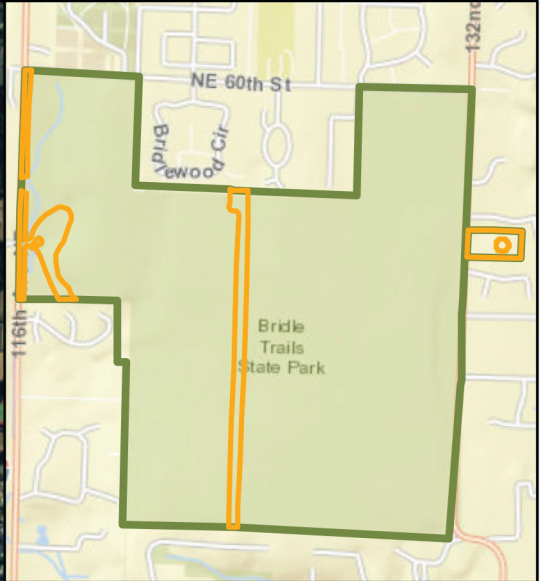

# Bridle Trails

## Legend

- ..... Hiking / Pedestrian
- Roadways
- ▭ Park Boundaries
- ▭ Metal Detection Areas

0 250 500 Feet

Revised: 10/14/2016