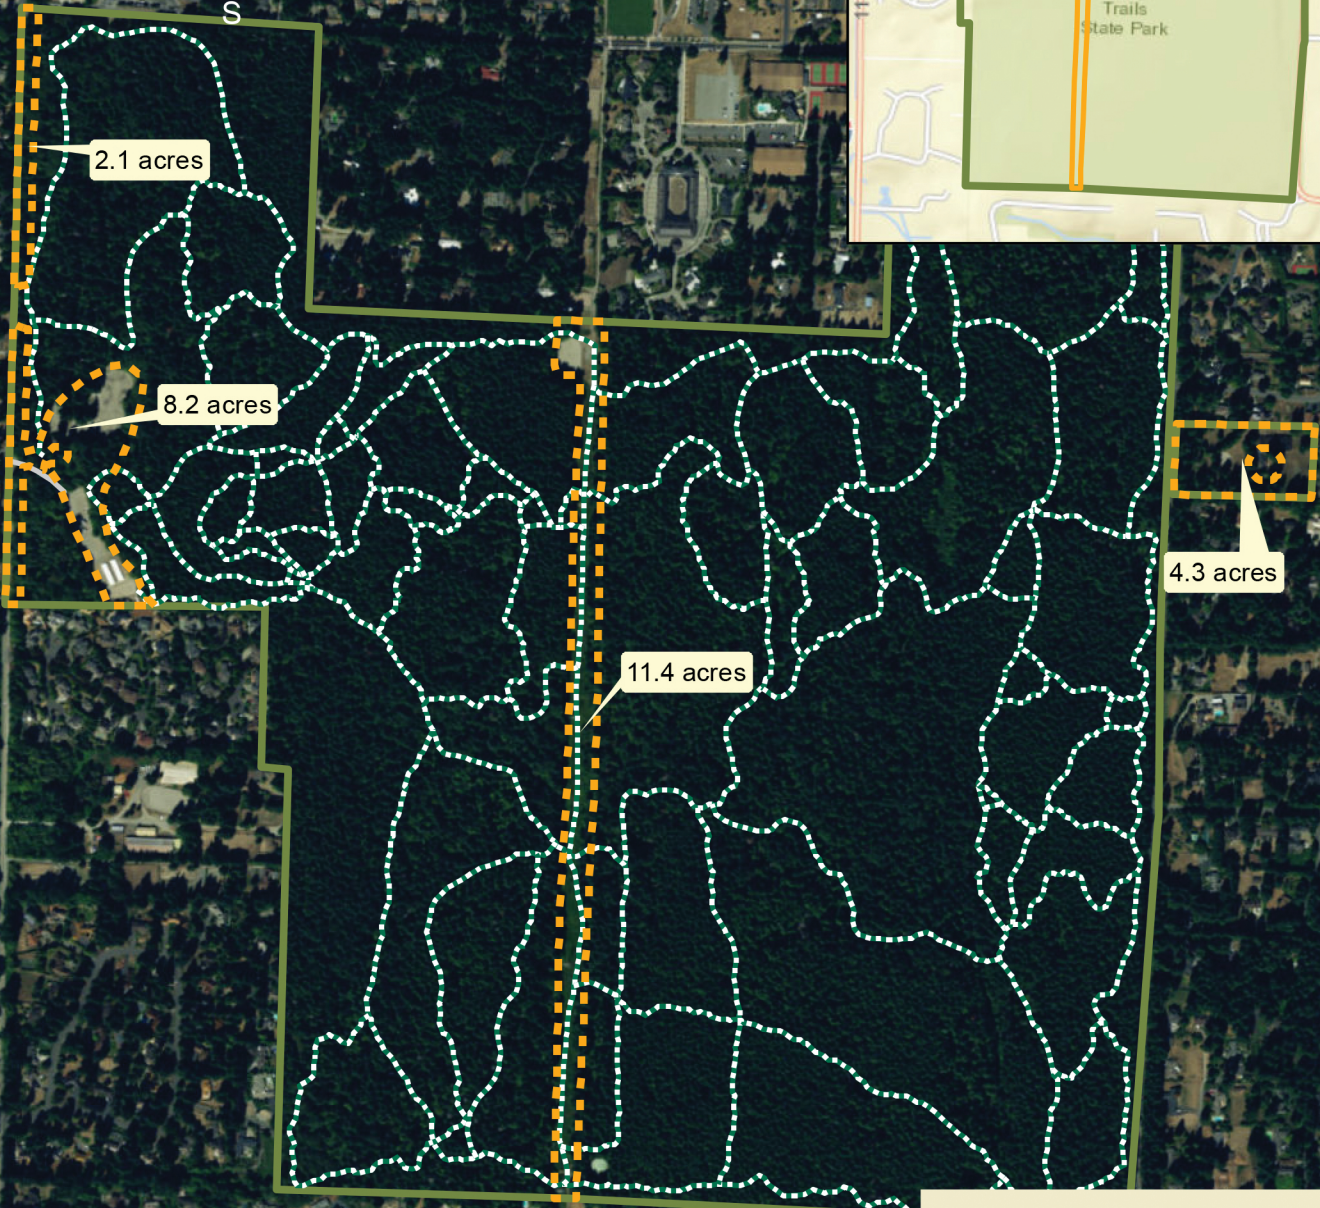

# Bridle Trails

## Legend

- ..... Hiking / Pedestrian
- Roadways
- ▭ Park Boundaries
- ▭ Metal Detection Areas

0 250 500 Feet

Revised: 10/14/2016