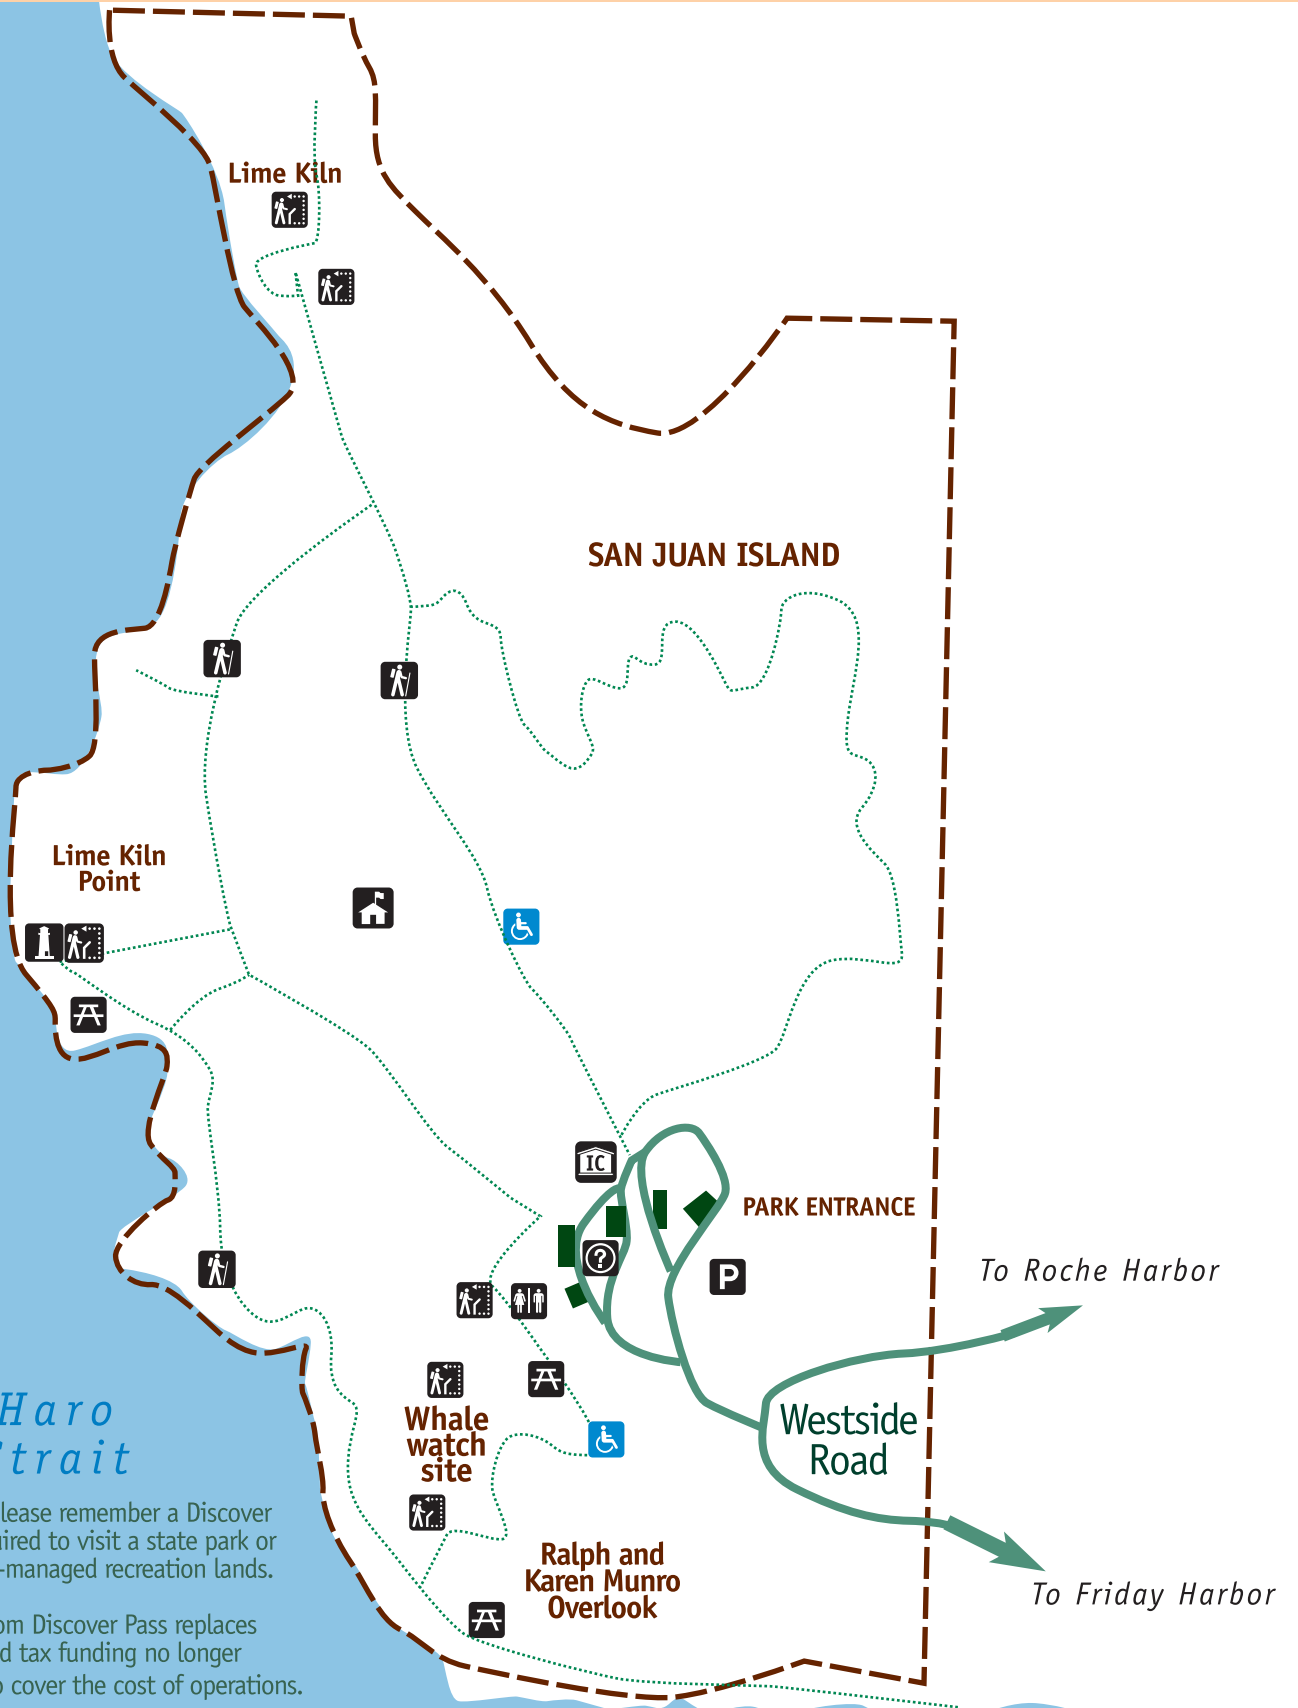

Lime Kiln Point State Park

- Hiking
- Ranger station
- Picnic area
- Lighthouse
- Interpretive site
- Interpretive center
- Information board
- Parking
- Restroom
- ADA accessible
- Park boundary

Welcome. Please remember a Discover Pass is required to visit a state park or other state-managed recreation lands.

Revenue from Discover Pass replaces general fund tax funding no longer available to cover the cost of operations.

Deadman Bay

(Revised 07-30-14)