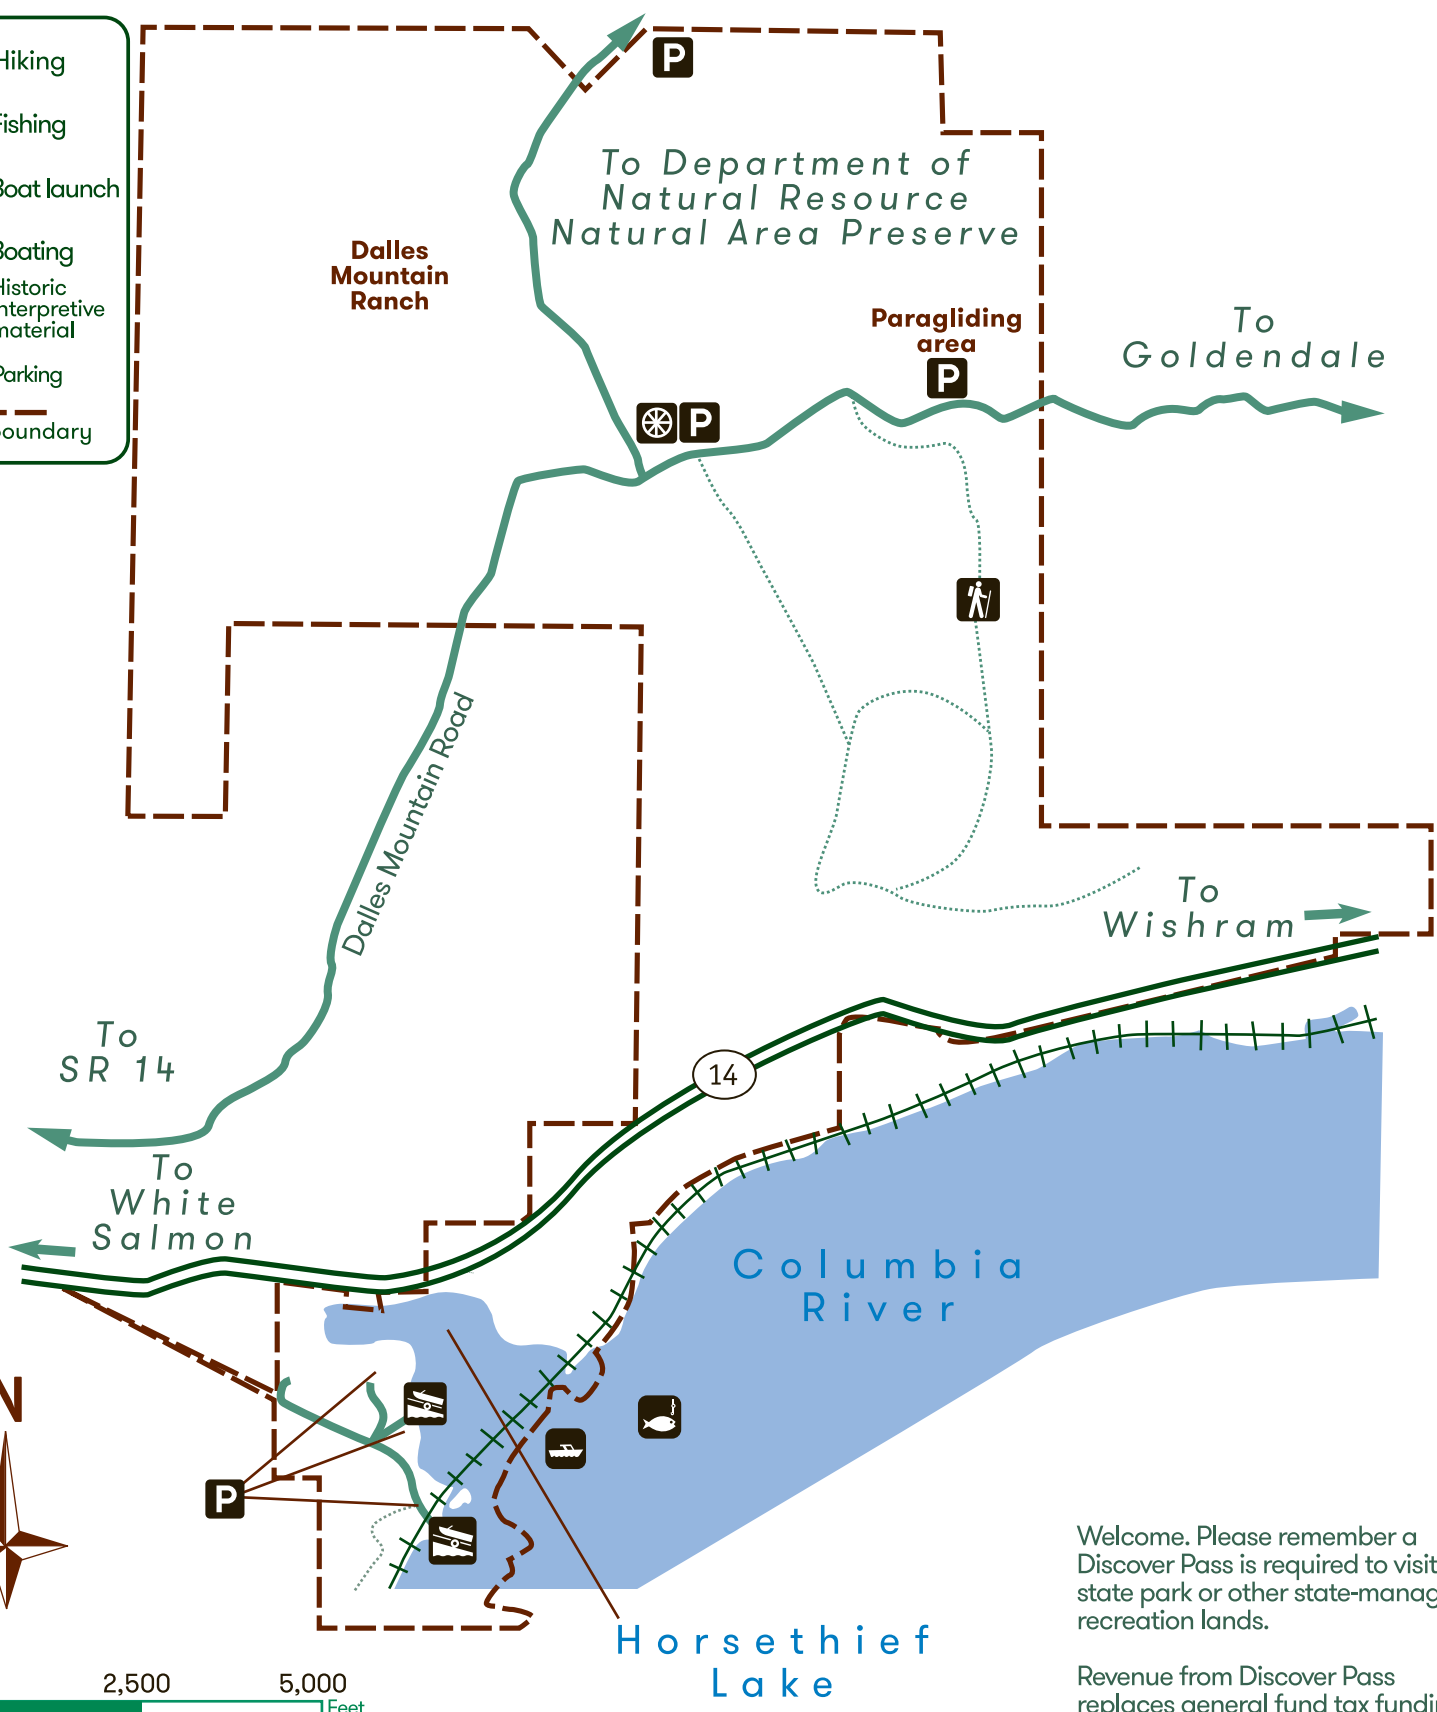

# Columbia Hills Historical State Park

-  Hiking
-  Fishing
-  Boat launch
-  Boating
-  Historic interpretive material
-  Parking
-  Park boundary

Welcome. Please remember a Discover Pass is required to visit a state park or other state-managed recreation lands.

Revenue from Discover Pass replaces general fund tax funding no longer available to cover the cost of operations.

(Revised 07-28-16)