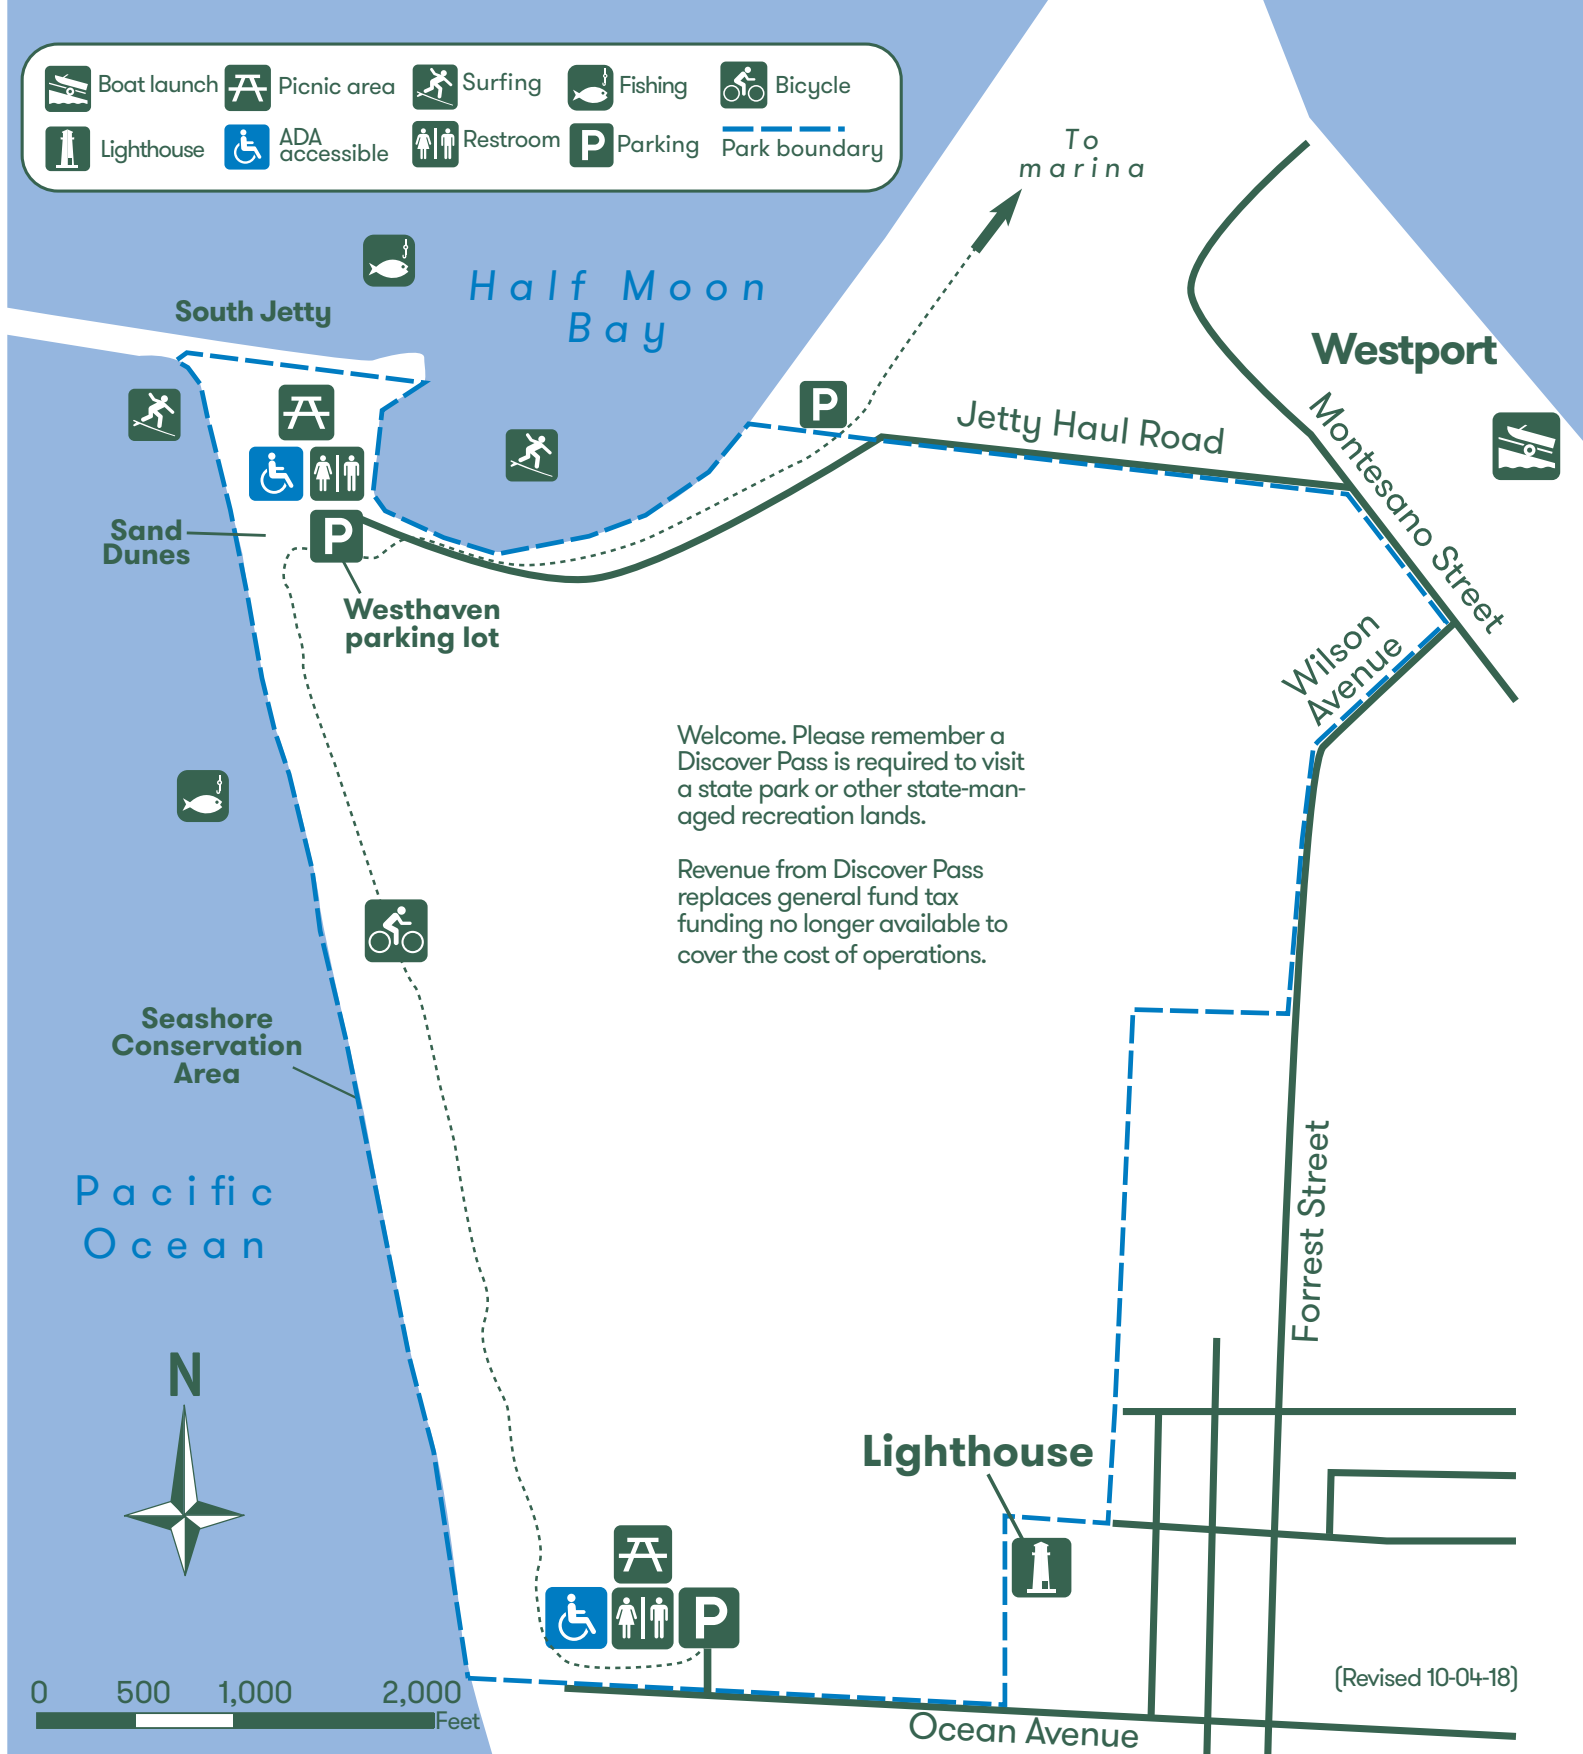

Westport Light State Park

Welcome. Please remember a Discover Pass is required to visit a state park or other state-managed recreation lands.

Revenue from Discover Pass replaces general fund tax funding no longer available to cover the cost of operations.