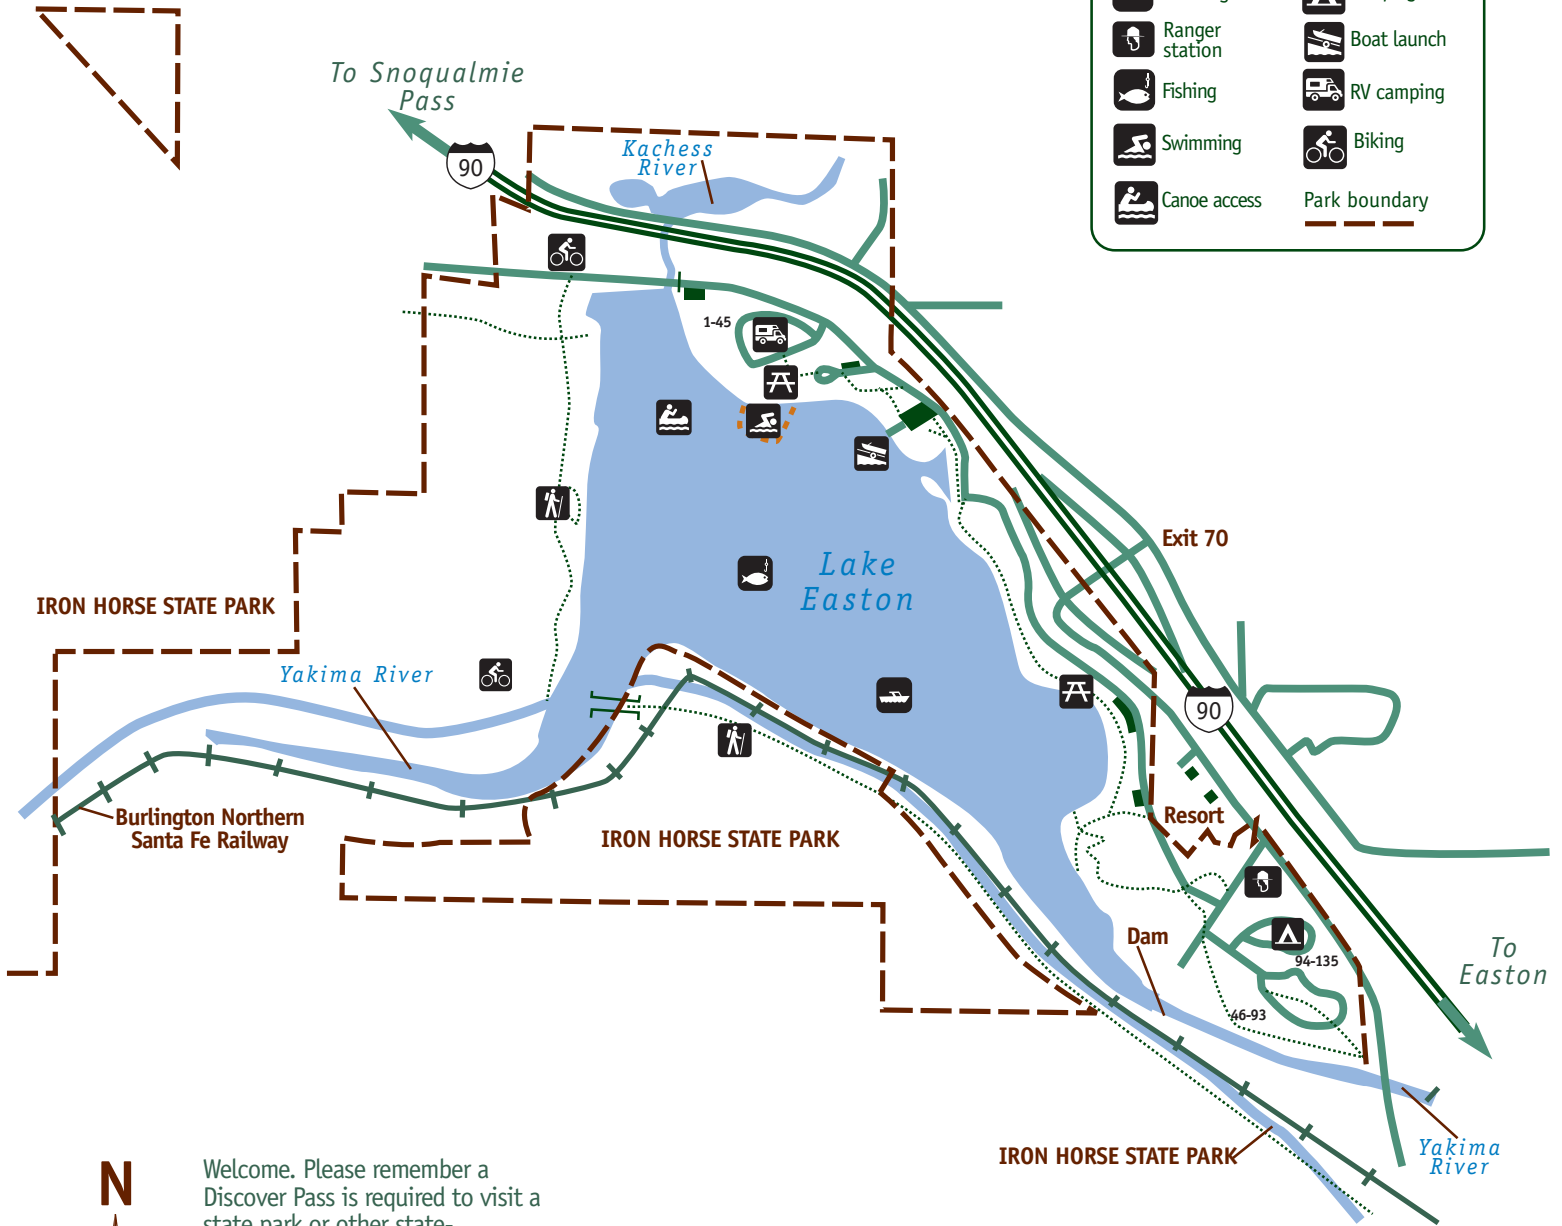

Lake Easton State Park

	Hiking		Picnic area
	Boating		Camping
	Ranger station		Boat launch
	Fishing		RV camping
	Swimming		Biking
	Canoe access		Park boundary

Welcome. Please remember a Discover Pass is required to visit a state park or other state-managed recreation lands.

Revenue from Discover Pass replaces general fund tax funding no longer available to cover the cost of operations.

(Revised 06-26-16)