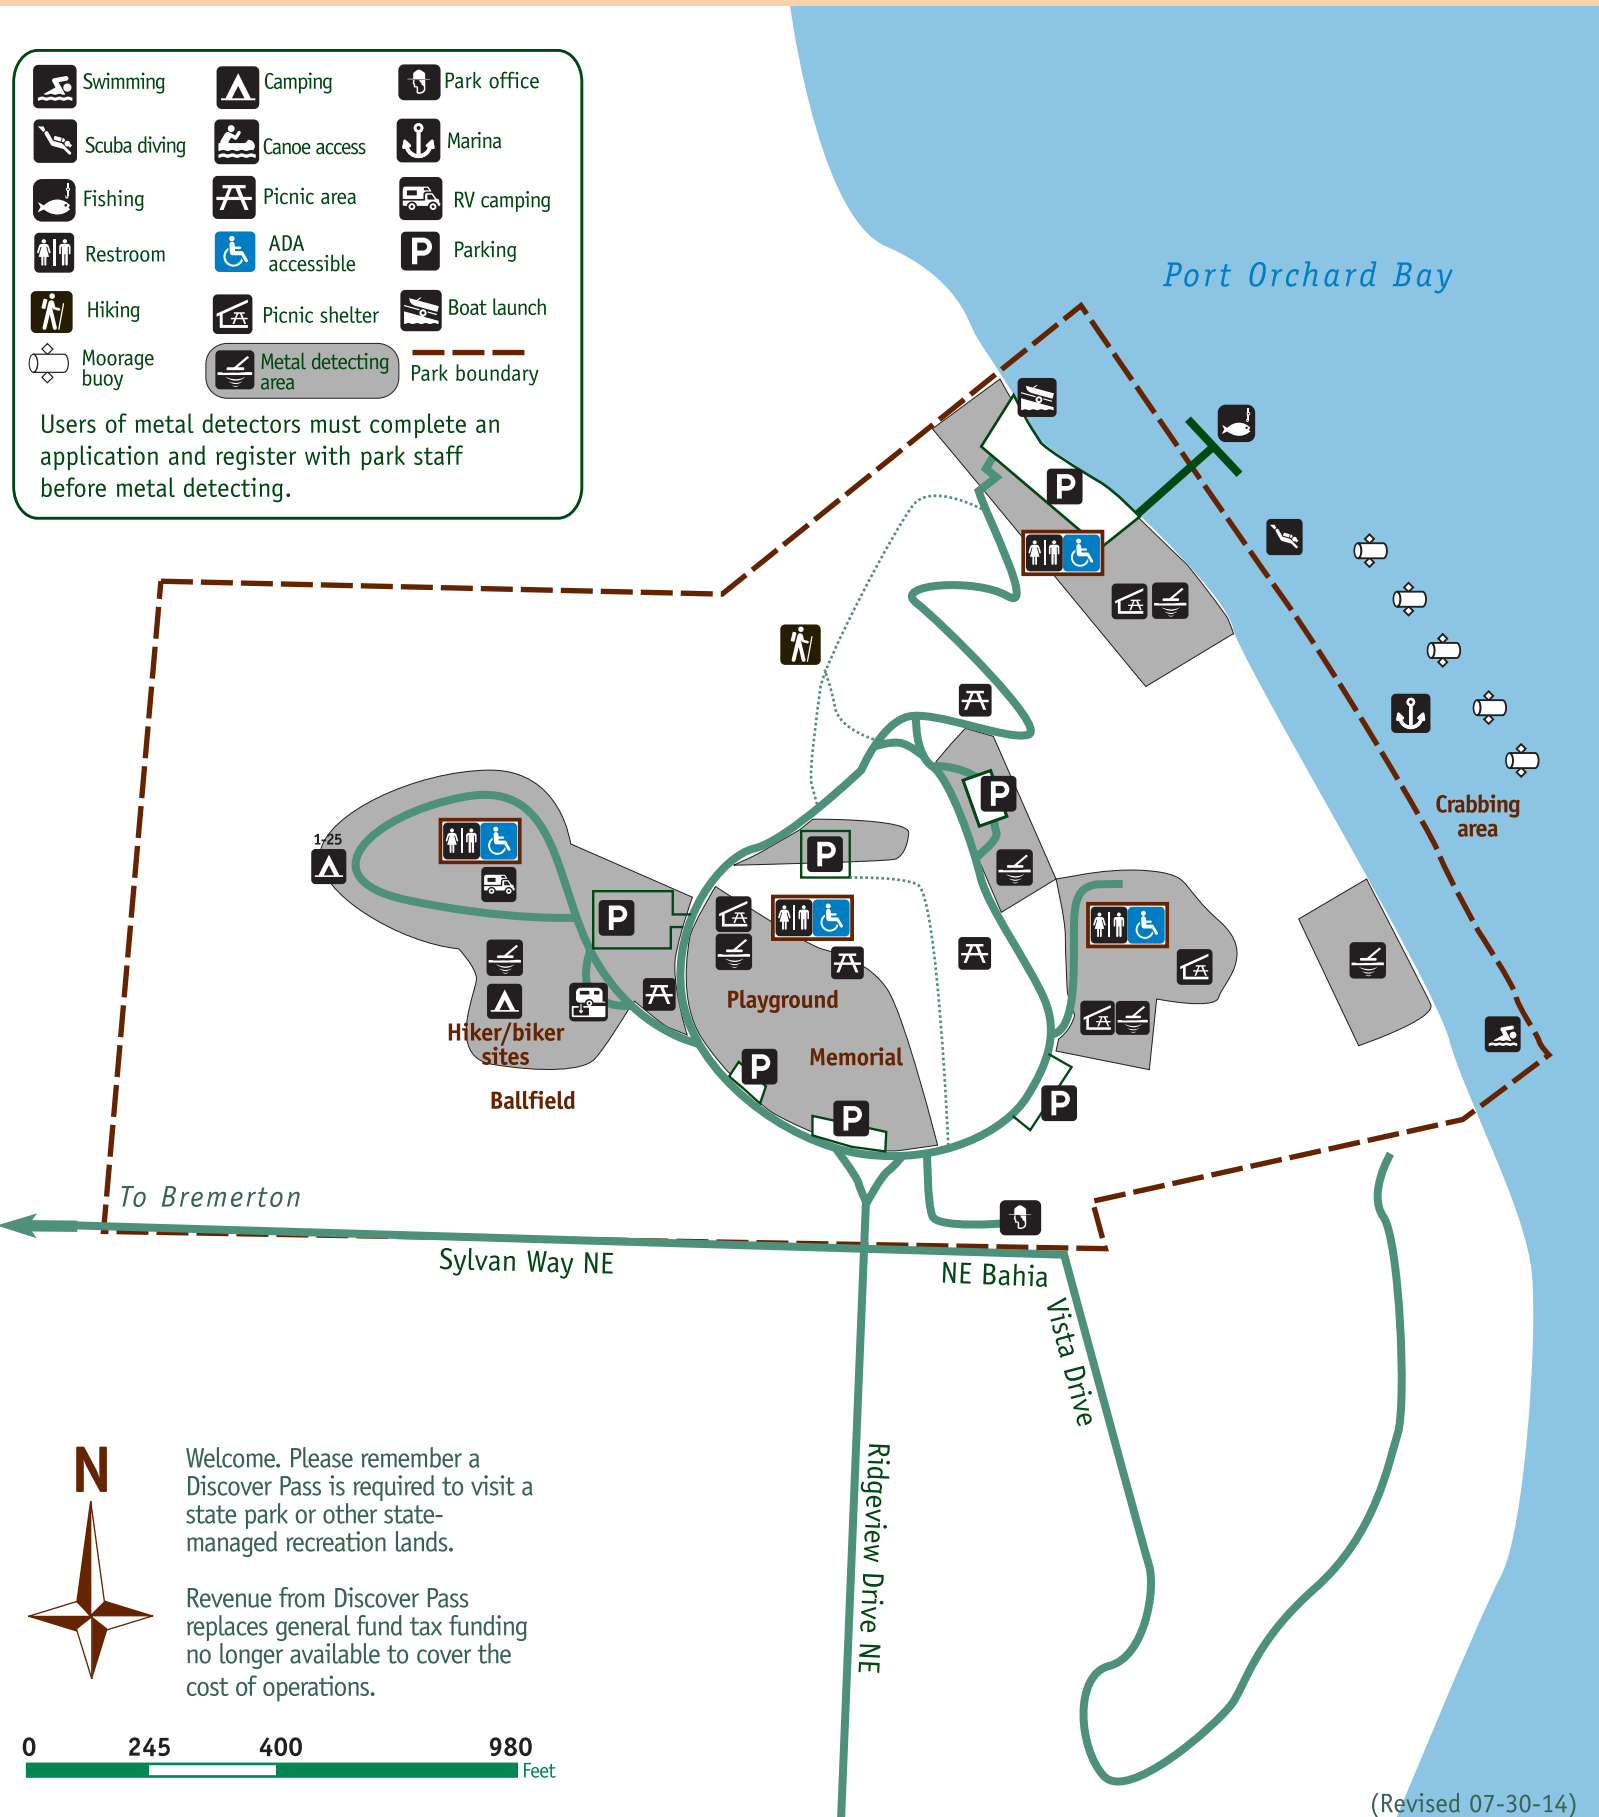

# Illahee State Park

- |              |                      |               |
|--------------|----------------------|---------------|
| Swimming     | Camping              | Park office   |
| Scuba diving | Canoe access         | Marina        |
| Fishing      | Picnic area          | RV camping    |
| Restroom     | ADA accessible       | Parking       |
| Hiking       | Picnic shelter       | Boat launch   |
| Moorage buoy | Metal detecting area | Park boundary |

Users of metal detectors must complete an application and register with park staff before metal detecting.

Welcome. Please remember a Discover Pass is required to visit a state park or other state-managed recreation lands.

Revenue from Discover Pass replaces general fund tax funding no longer available to cover the cost of operations.

(Revised 07-30-14)