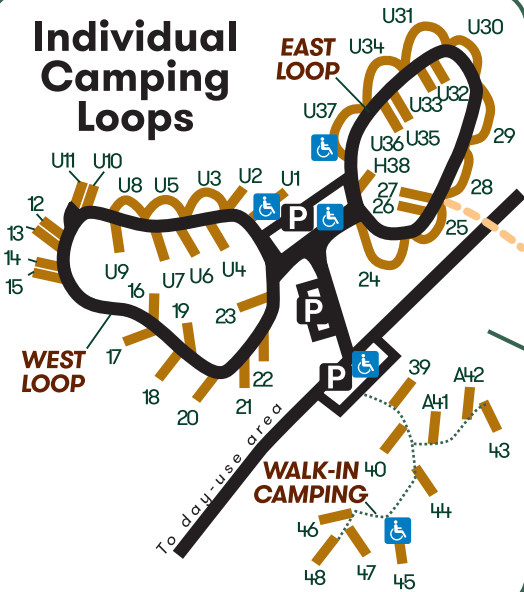

Rasar State Park

Trail Legend

1 Group Loop	7 Alder
2 Skagit River Woods	8 ADA
3 #17	9 Field
4 Maple	10 Field To River
5 Cedar	11 Up River
6 River	

Map Legend

Welcome station	Amphitheater
Hiking	Restroom
Fishing	ADA accessible
Picnic area	Picnic shelter
Camping	Trailer dump
Group camp	RV camping
Playground	Cabin
	Park boundary

Individual Camping Loops

Welcome. Please remember a Discover Pass is required to visit a state park or other state-managed recreation lands.

Revenue from Discover Pass replaces general fund tax funding no longer available to cover the cost of operations.

(Revised 08-04-16)