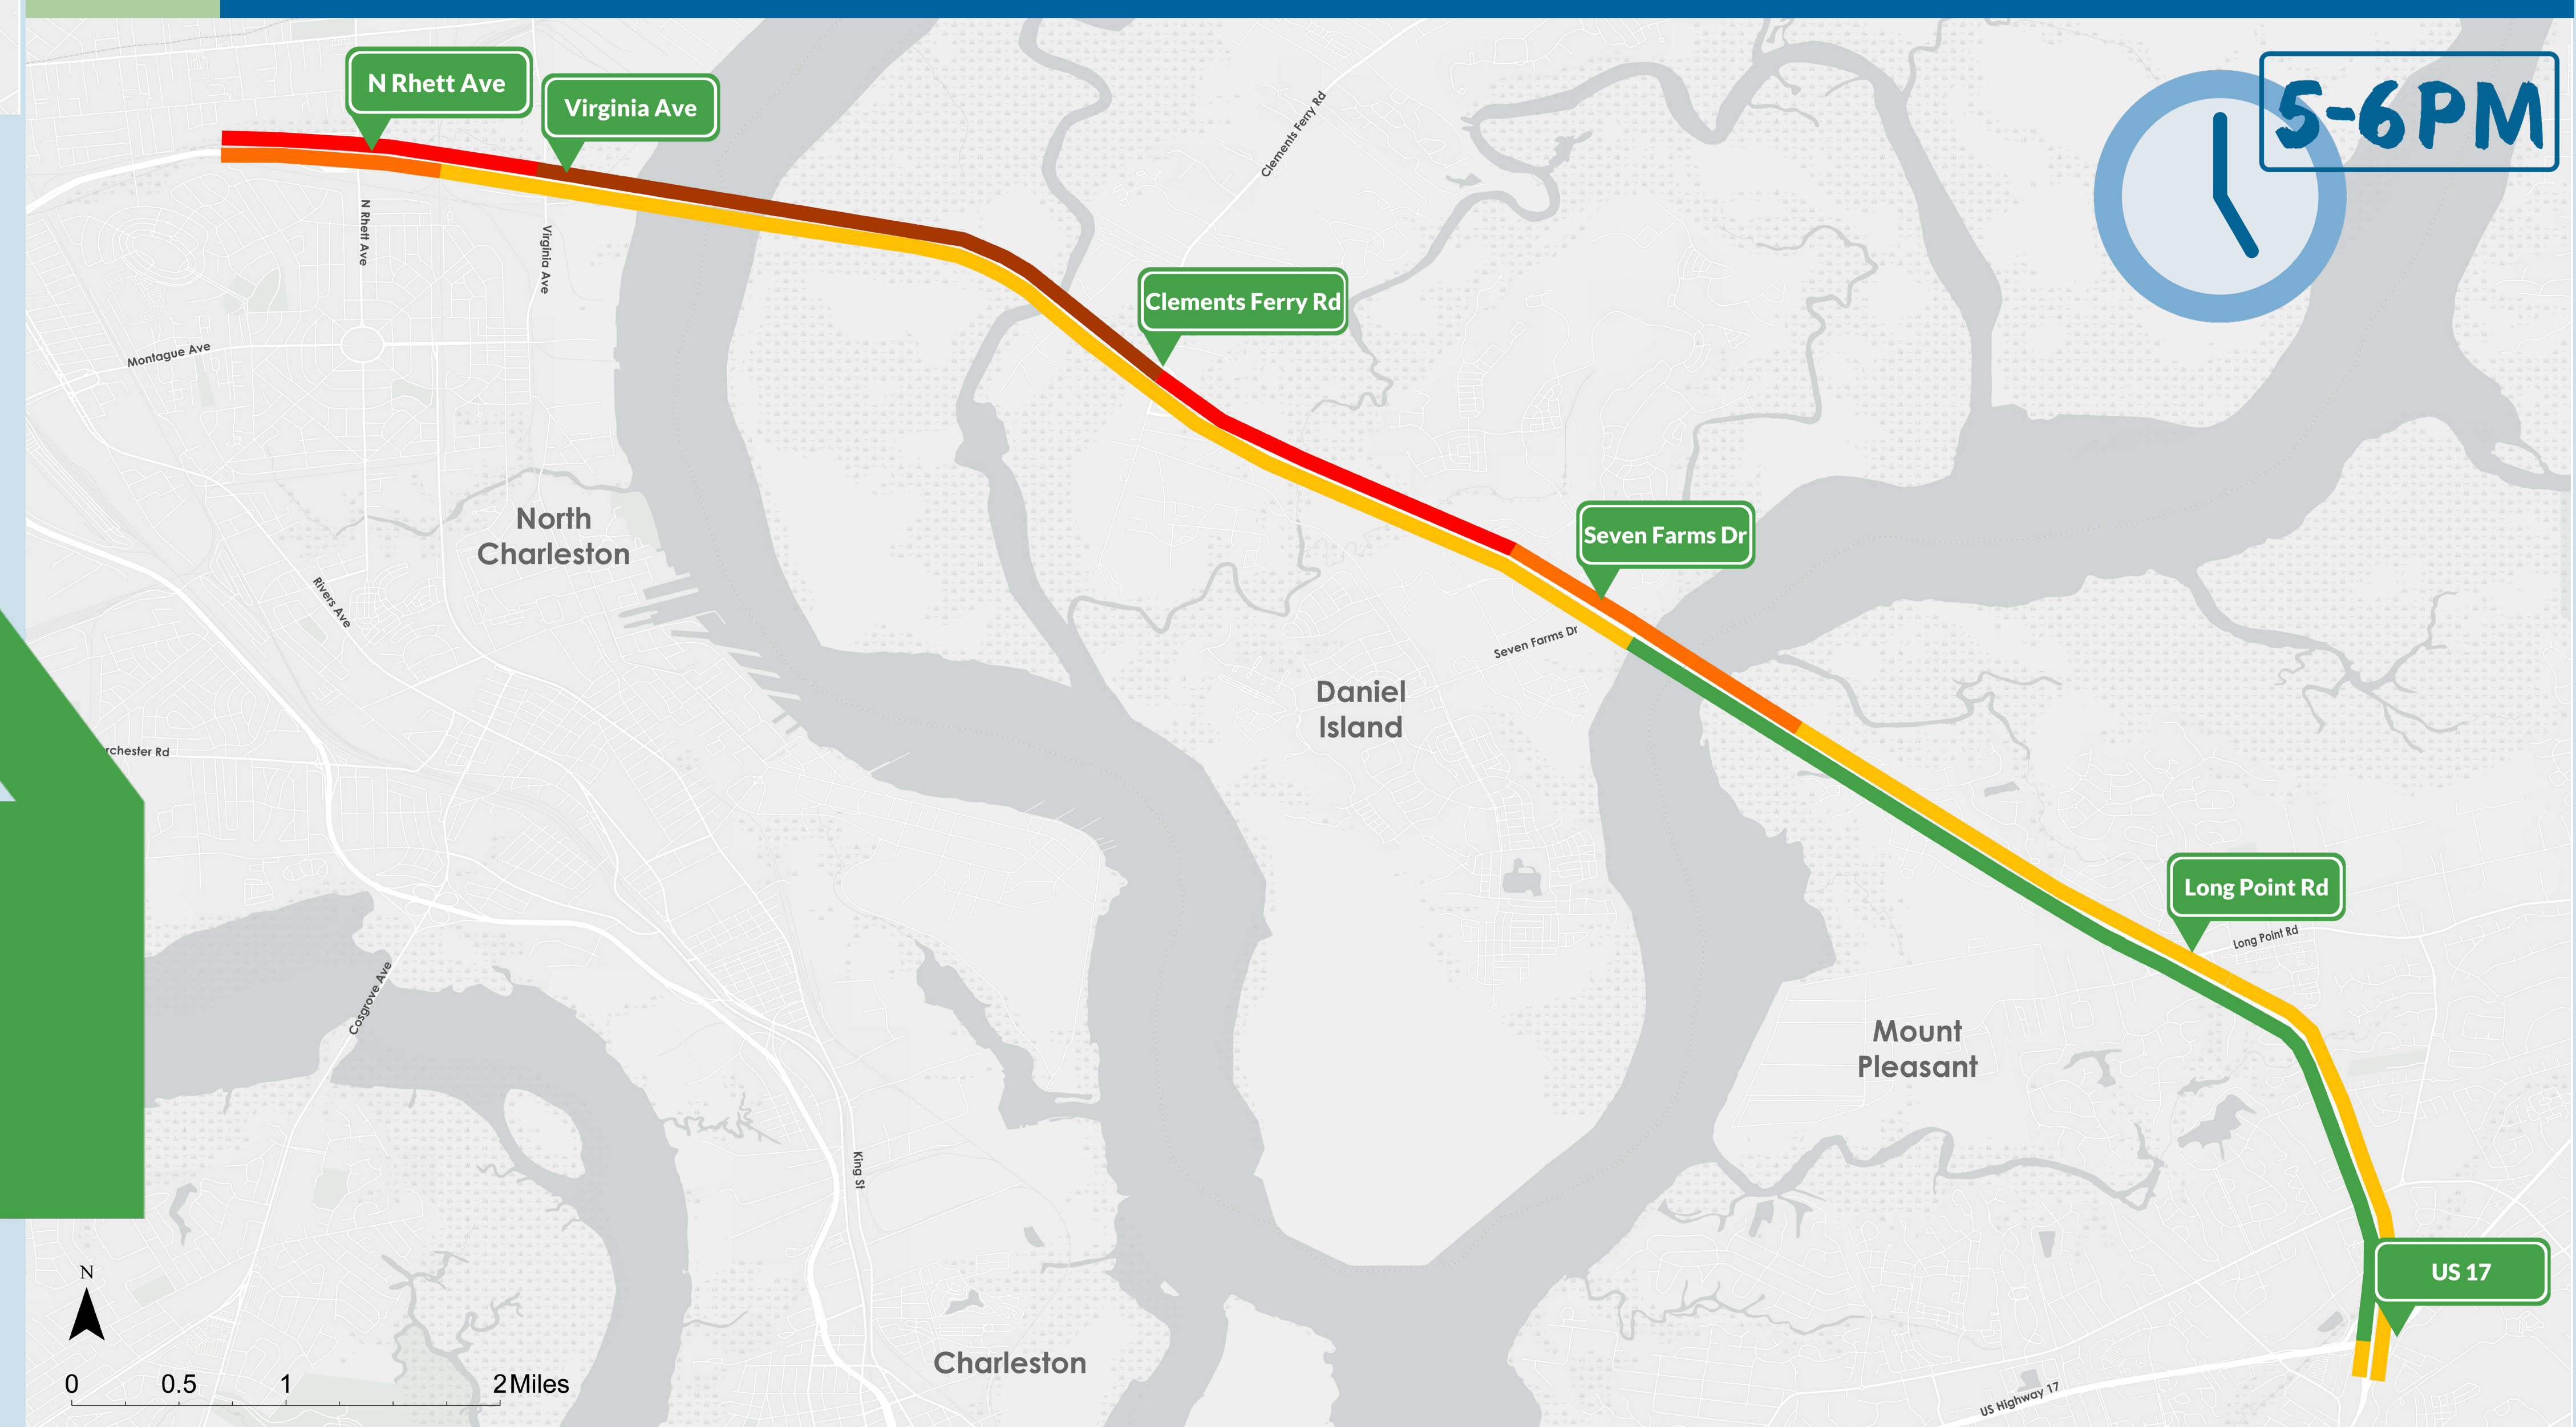

# I-526 LCC EAST OPERATING SPEEDS

## 2017 AM Rush Hour Speed Analysis

## Posted Speed Limits

## 2017 PM Rush Hour Speed Analysis

Source: FHWA (Feb. - Nov. 2017), provided by SCDOT

As of March 2020