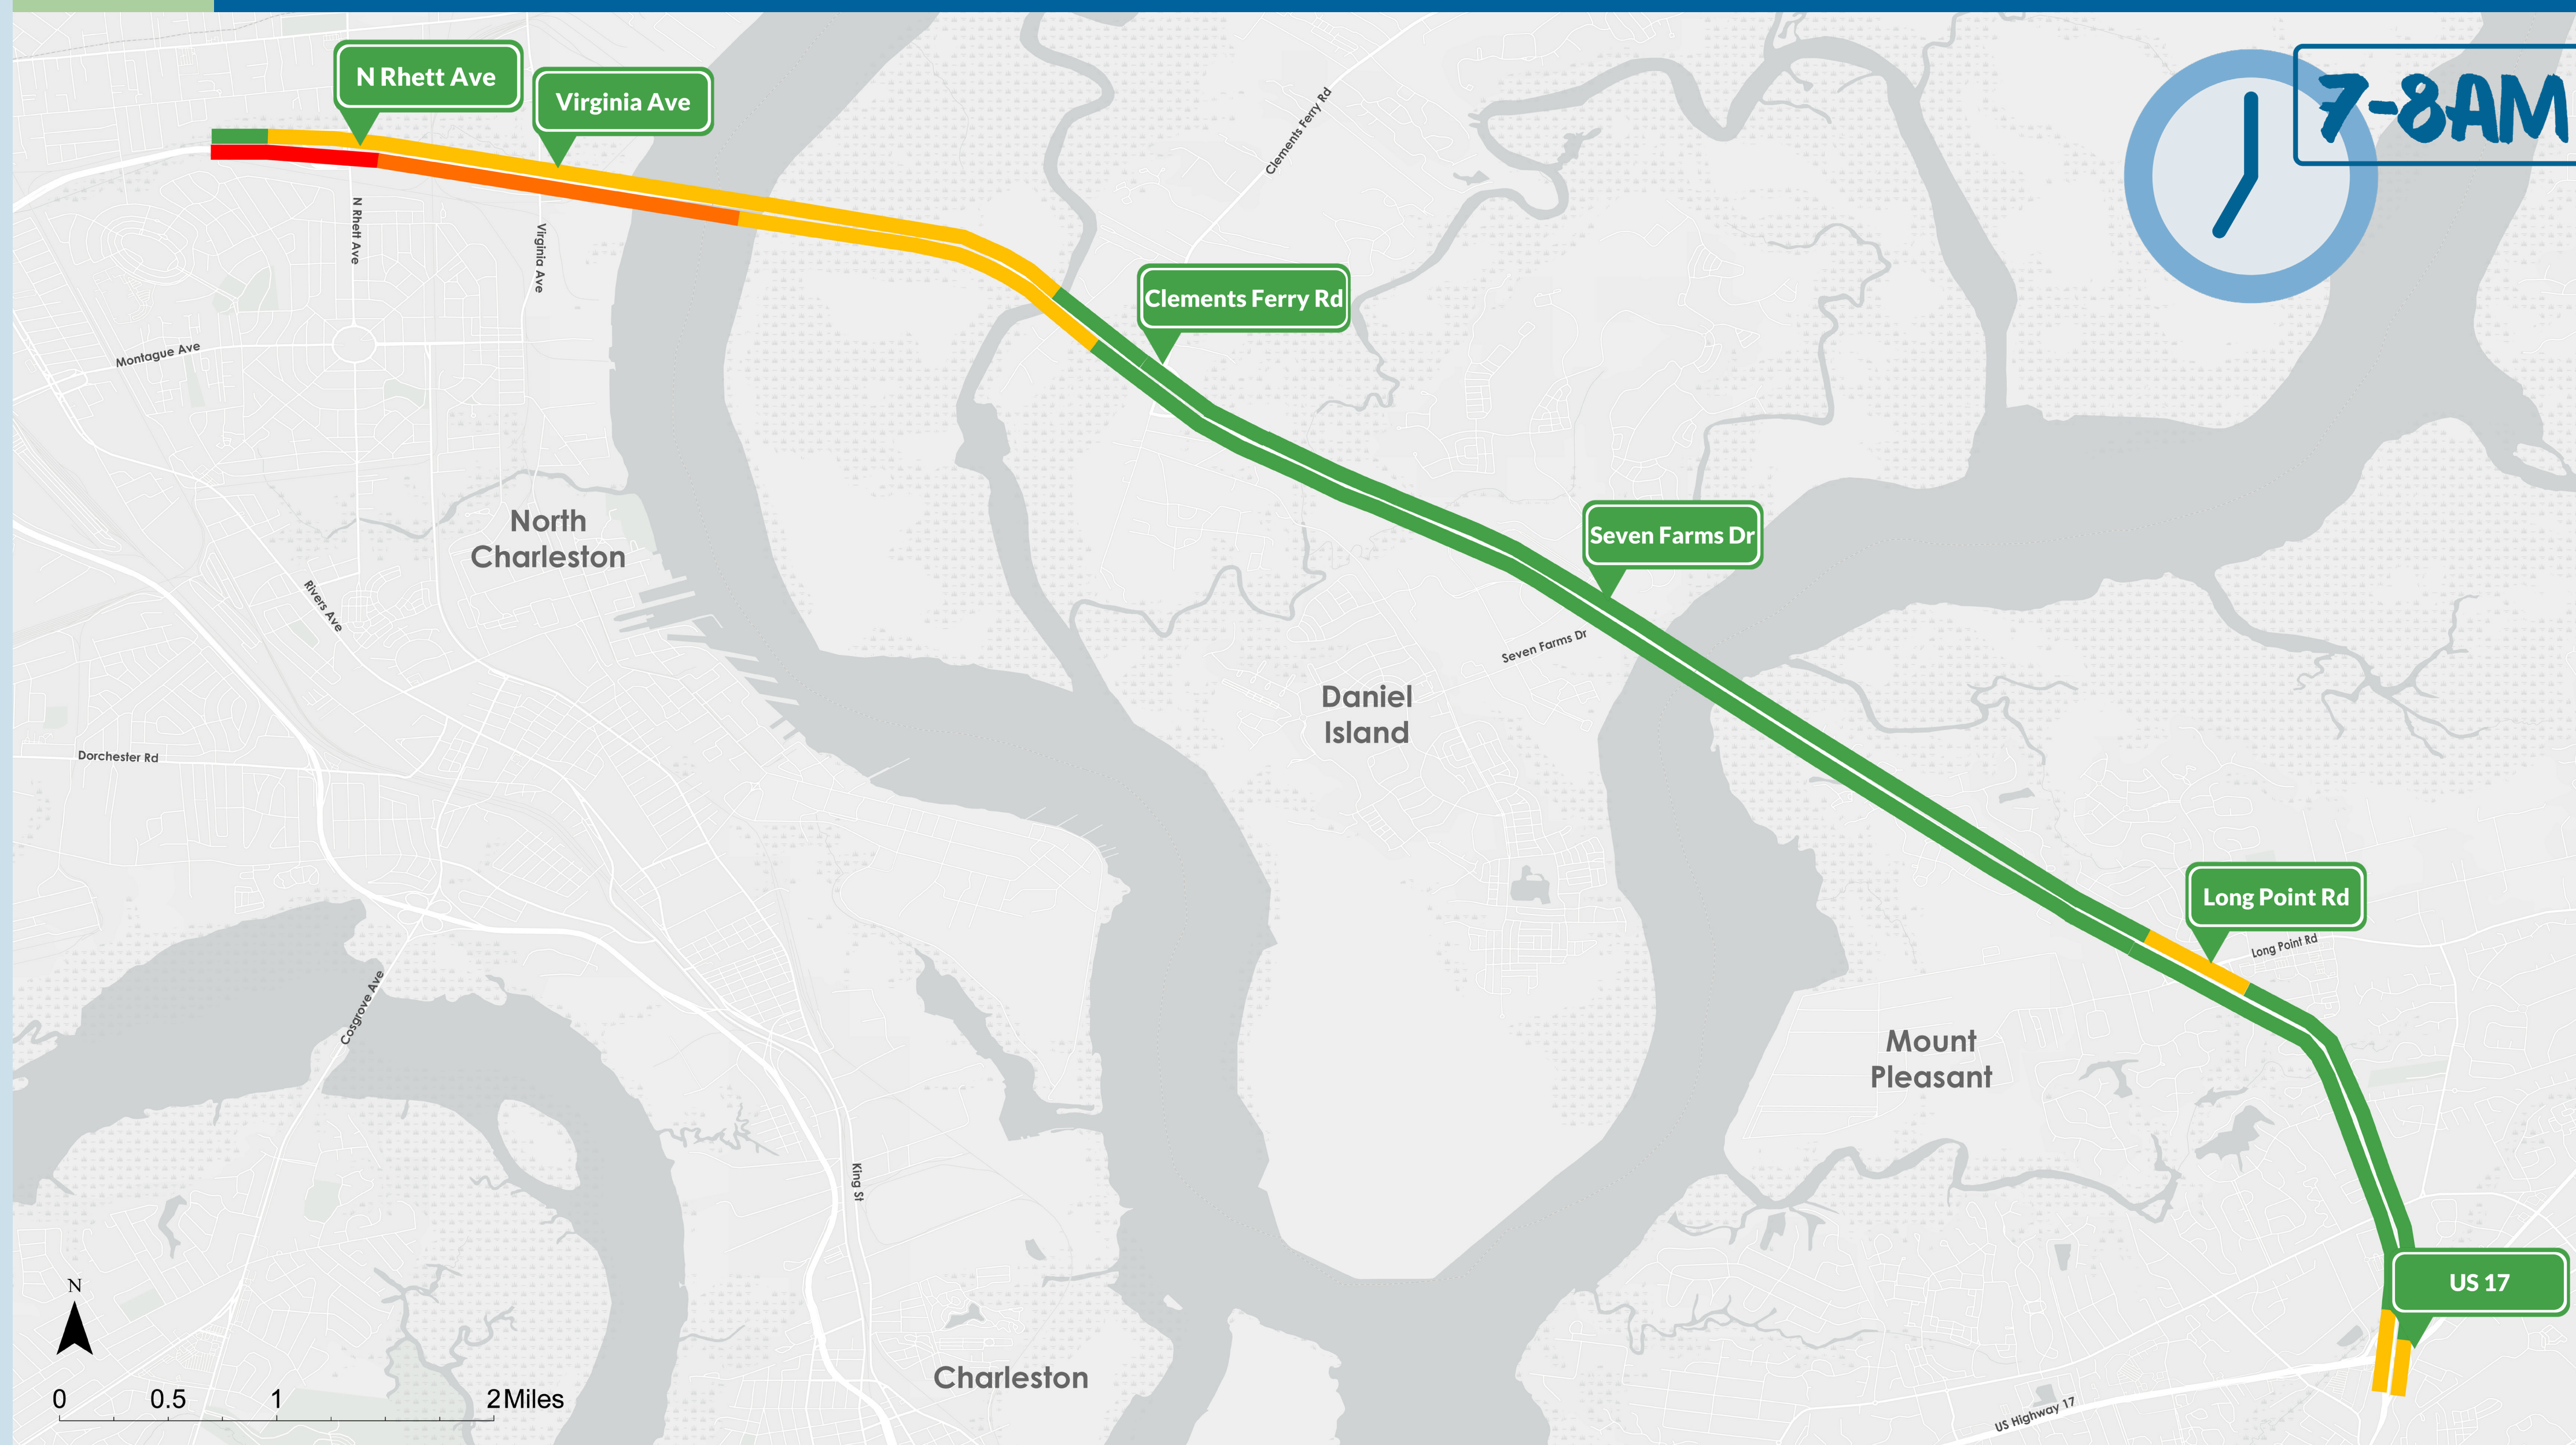

# I-526 LCC EAST OPERATING SPEEDS

## 2017 AM Rush Hour Speed Analysis

## Posted Speed Limits