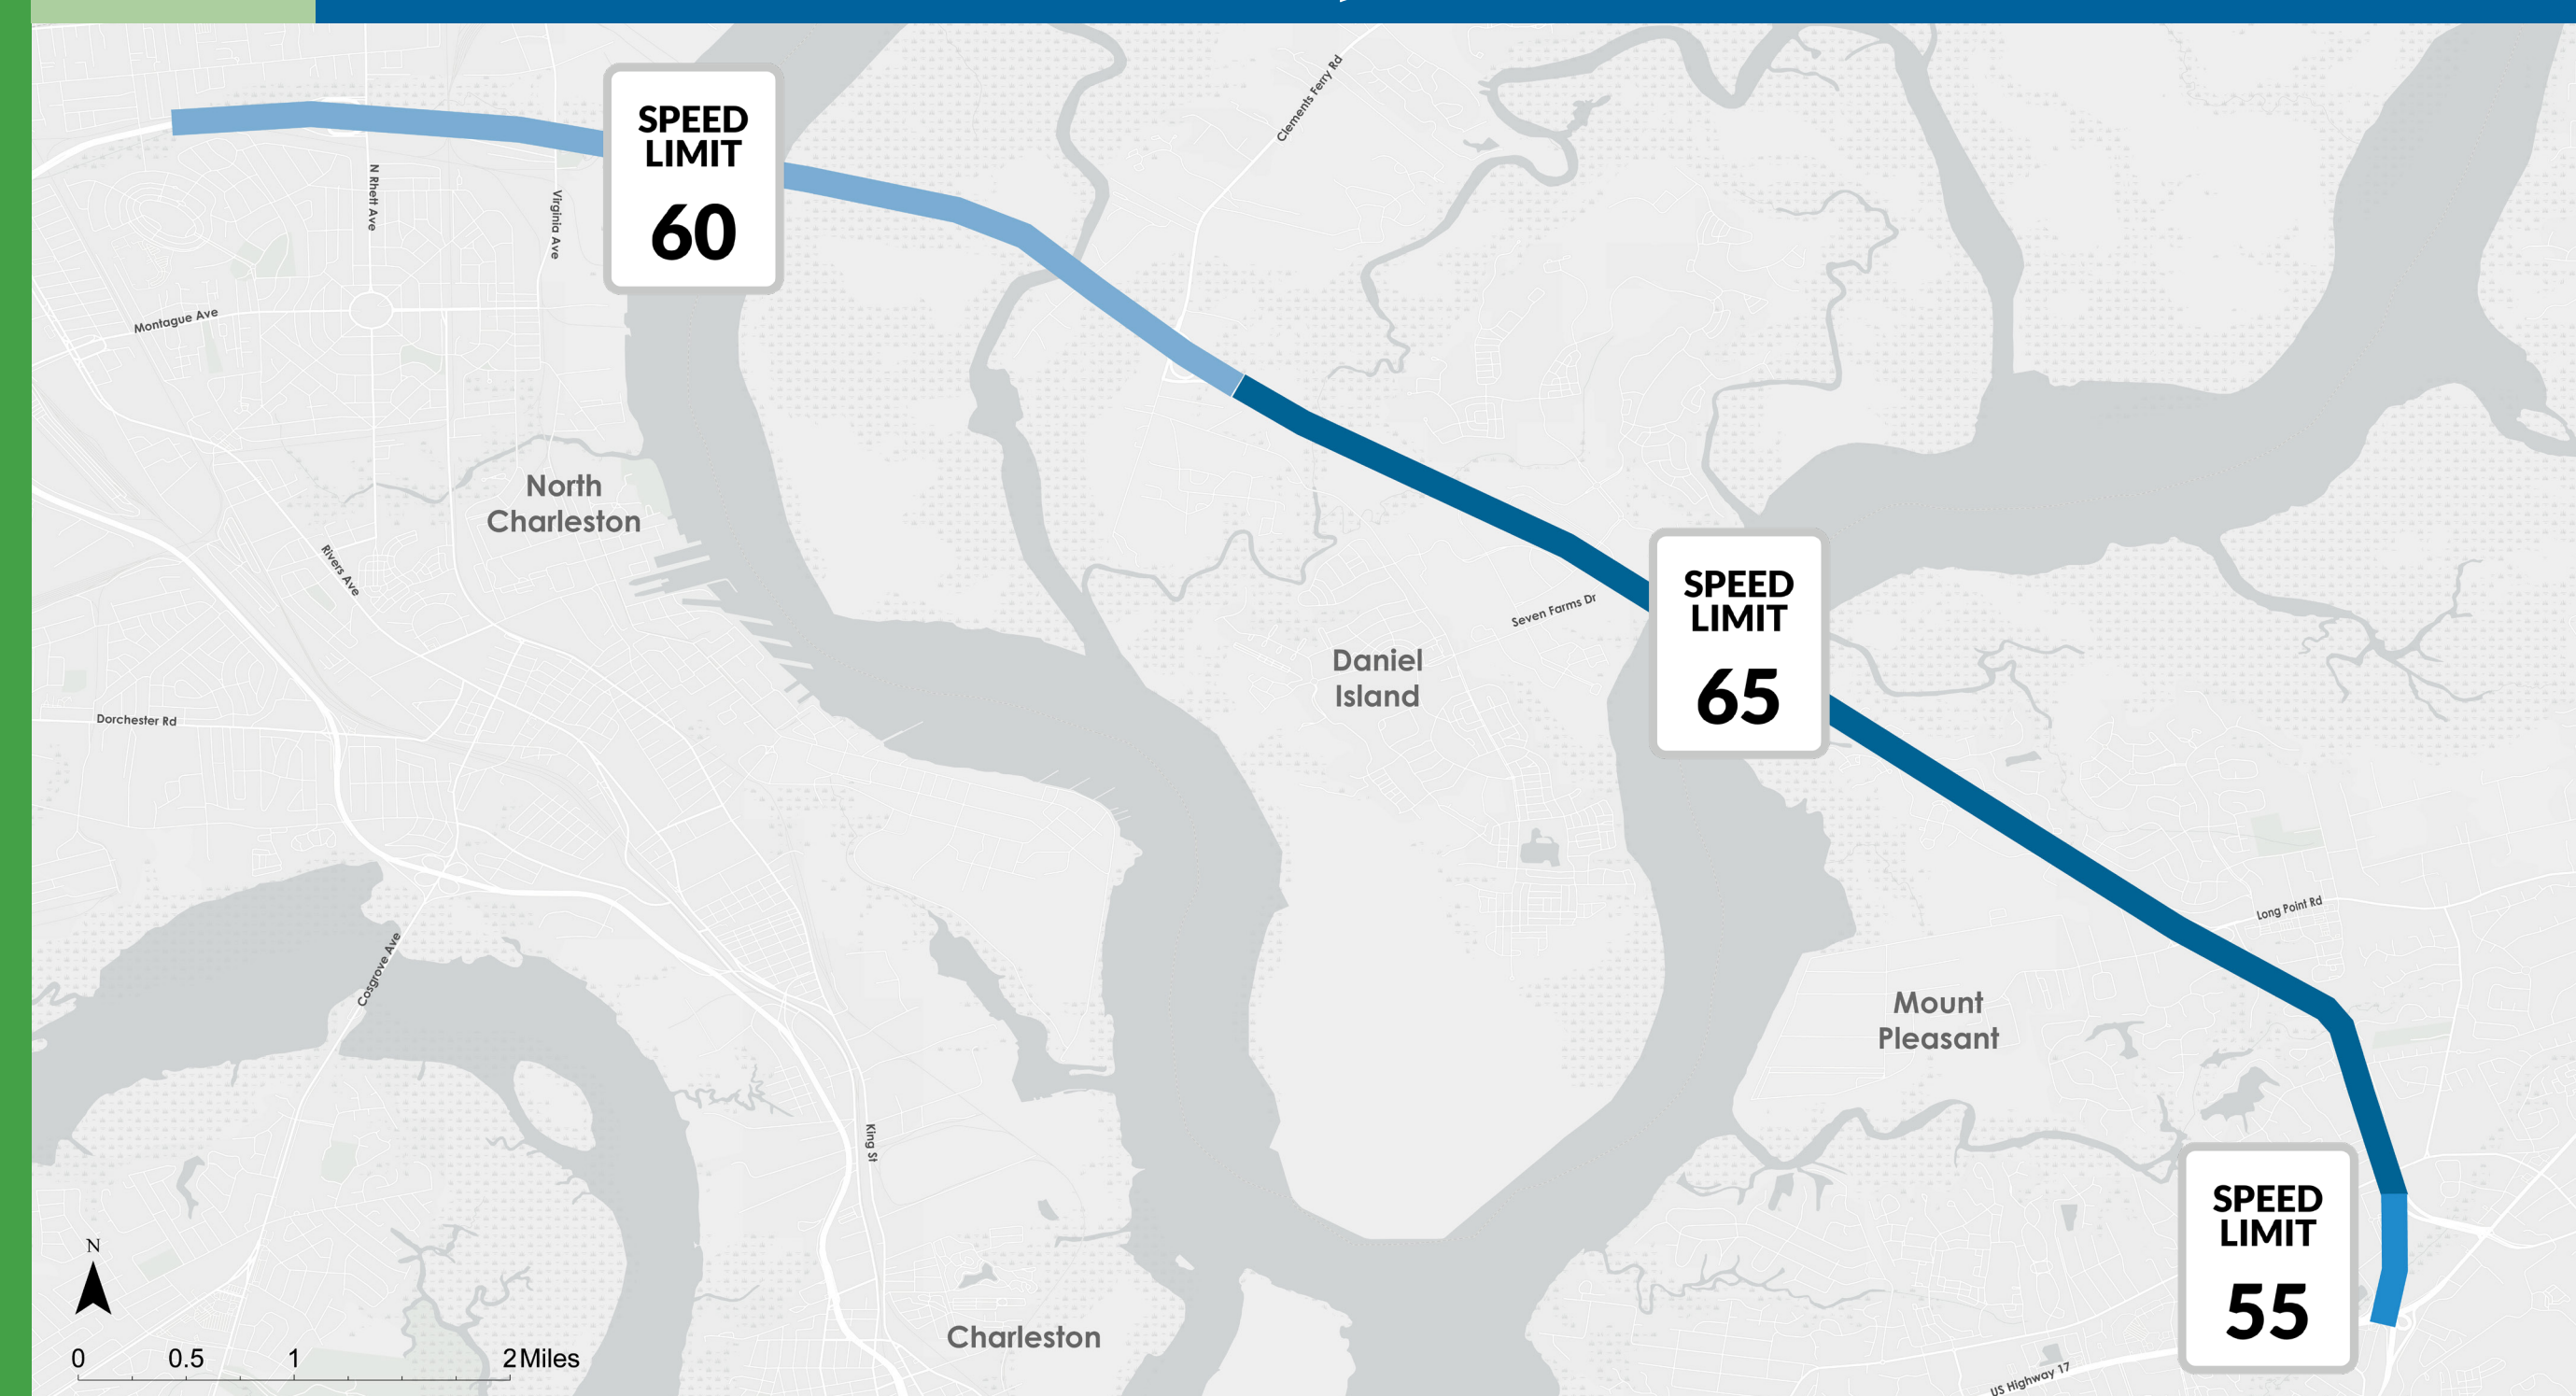

# I-526 LCC EAST OPERATING SPEEDS

## 2017 AM Rush Hour Speed Analysis

## Posted Speed Limits