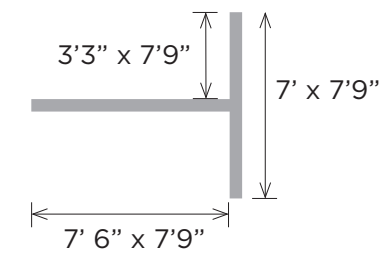

(2) MOVEABLE WALLS WITH ELECTRICITY

GALLERY STATS:

- ~ 1200 sq. ft.
- ~ 400 sq. ft. gallery walls
- ~ 340 sq. ft. moveable walls

- track lighting thru out gallery

LEGEND

 = 1 square foot

 = electrical outlet