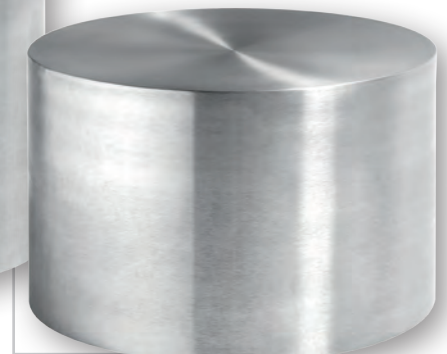

DRUM TABLES

Solid cylindrical brushed stainless steel.

Available in stainless (SS).
 Size in mm: depth x height

FURTO05SS
Drum coffee table
 Size 500dia x 450high

FURTO06SS
Drum coffee table
 Size 700dia x 450high

STORE-IT! RANGE

Steel drum tables with removable tops. Top sold separately

Available in white (WH), black (BL) and stainless (SS).
 Tops available in Black (BL), White (WH), Cherry (CH) and Maple (MA)
 Size in mm: depth x height