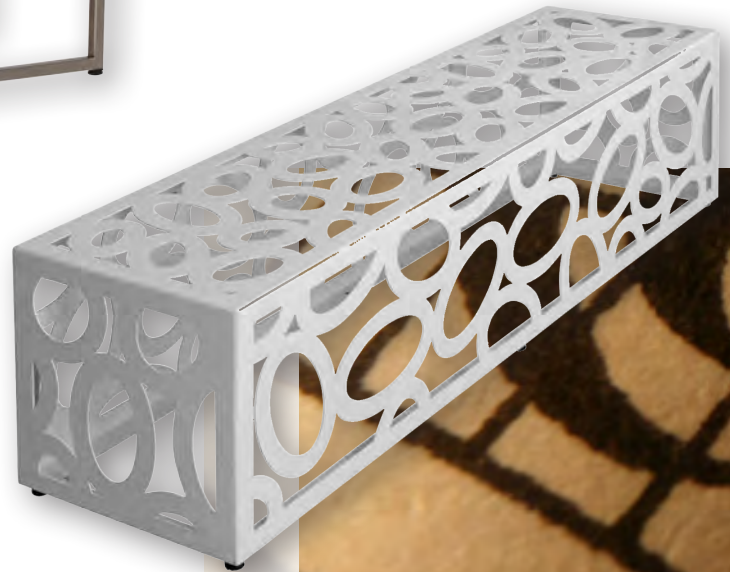

FURS01BE
Melamine top

BENCHES

Modern benches with choice of eco fibre or wooden slats.

Available in stainless steel (SS) or silver (SI).
Size in mm: depth x height

MAL002WSS
Large bench with wooden slats
Size 2250 x 500 x 500

FURSL01SS
Slimline stainless steel bench
Size: 1500 x 500 x 460

AESTHETIC

Stylish combinations of modern style and best materials. Krost guarantees all of it.

NUCB001WH
Nucleus bench
Size: 1800 x 455 x 475