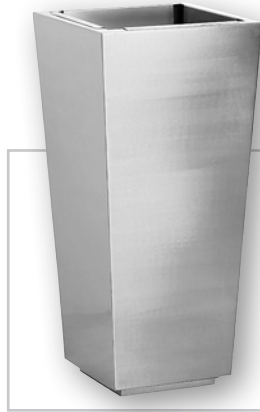

PREMIER PLANTERS

Heavy duty stainless steel.

Available in stainless (SS).
Size in mm:
width x depth x height

PRE0453SS
Premier 3 division rectangular planter
Size 950 x 330 x 800

PRE901SS
Premier tapered round planter
Size 340dia x 900high