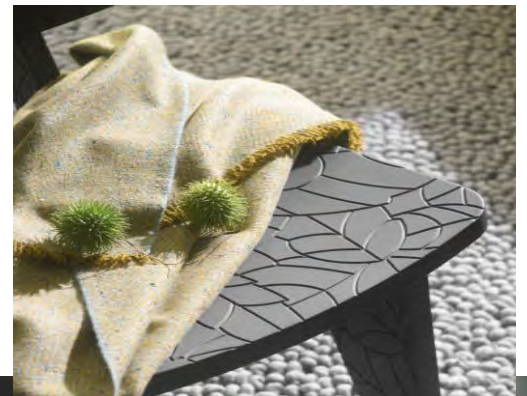

With the ingenious construction of Silhouette® Shades you are choosing soft fabric vanes that seem to float between sheer facings. They allow you to subtly filter the incoming light in your home and determine the degree of privacy.

“Silhouette® Shades give my living room a luxurious feeling”

Twist[®] Roller Blinds

Distinctive ambiance and privacy control in one

Two sliding layers of fabric with sheer horizontal strips. This is the hallmark of Twist[®] Roller Blinds. It's an amazingly simple and effective method for choosing just the right amount of incoming light and privacy.

You can opt for refined voiles or a silky fabric with a lovely luxurious feel in the open strips. Alternatively you can choose the Symphony with segments in three different shades. Whatever you decide, the quality will be outstanding.