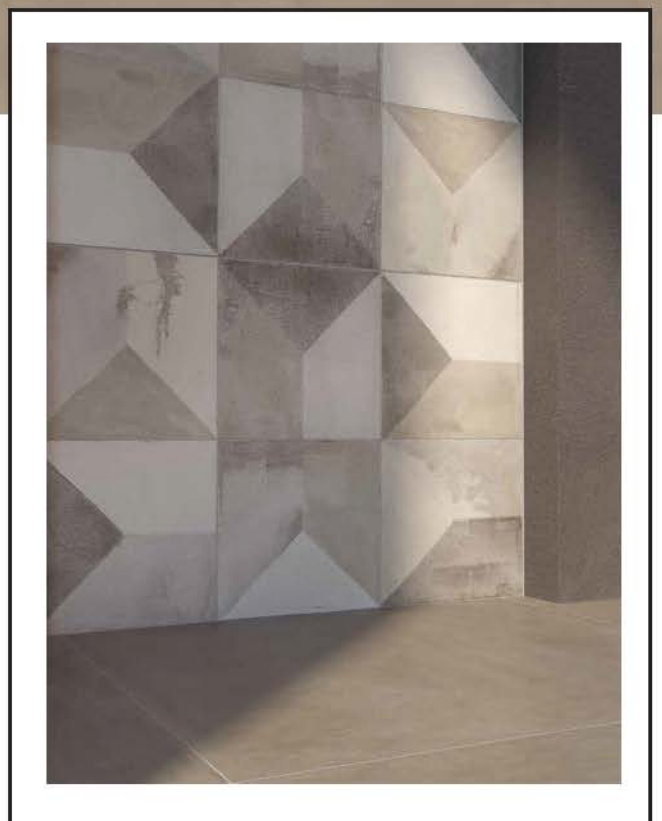

SYNCRO
NATURAL