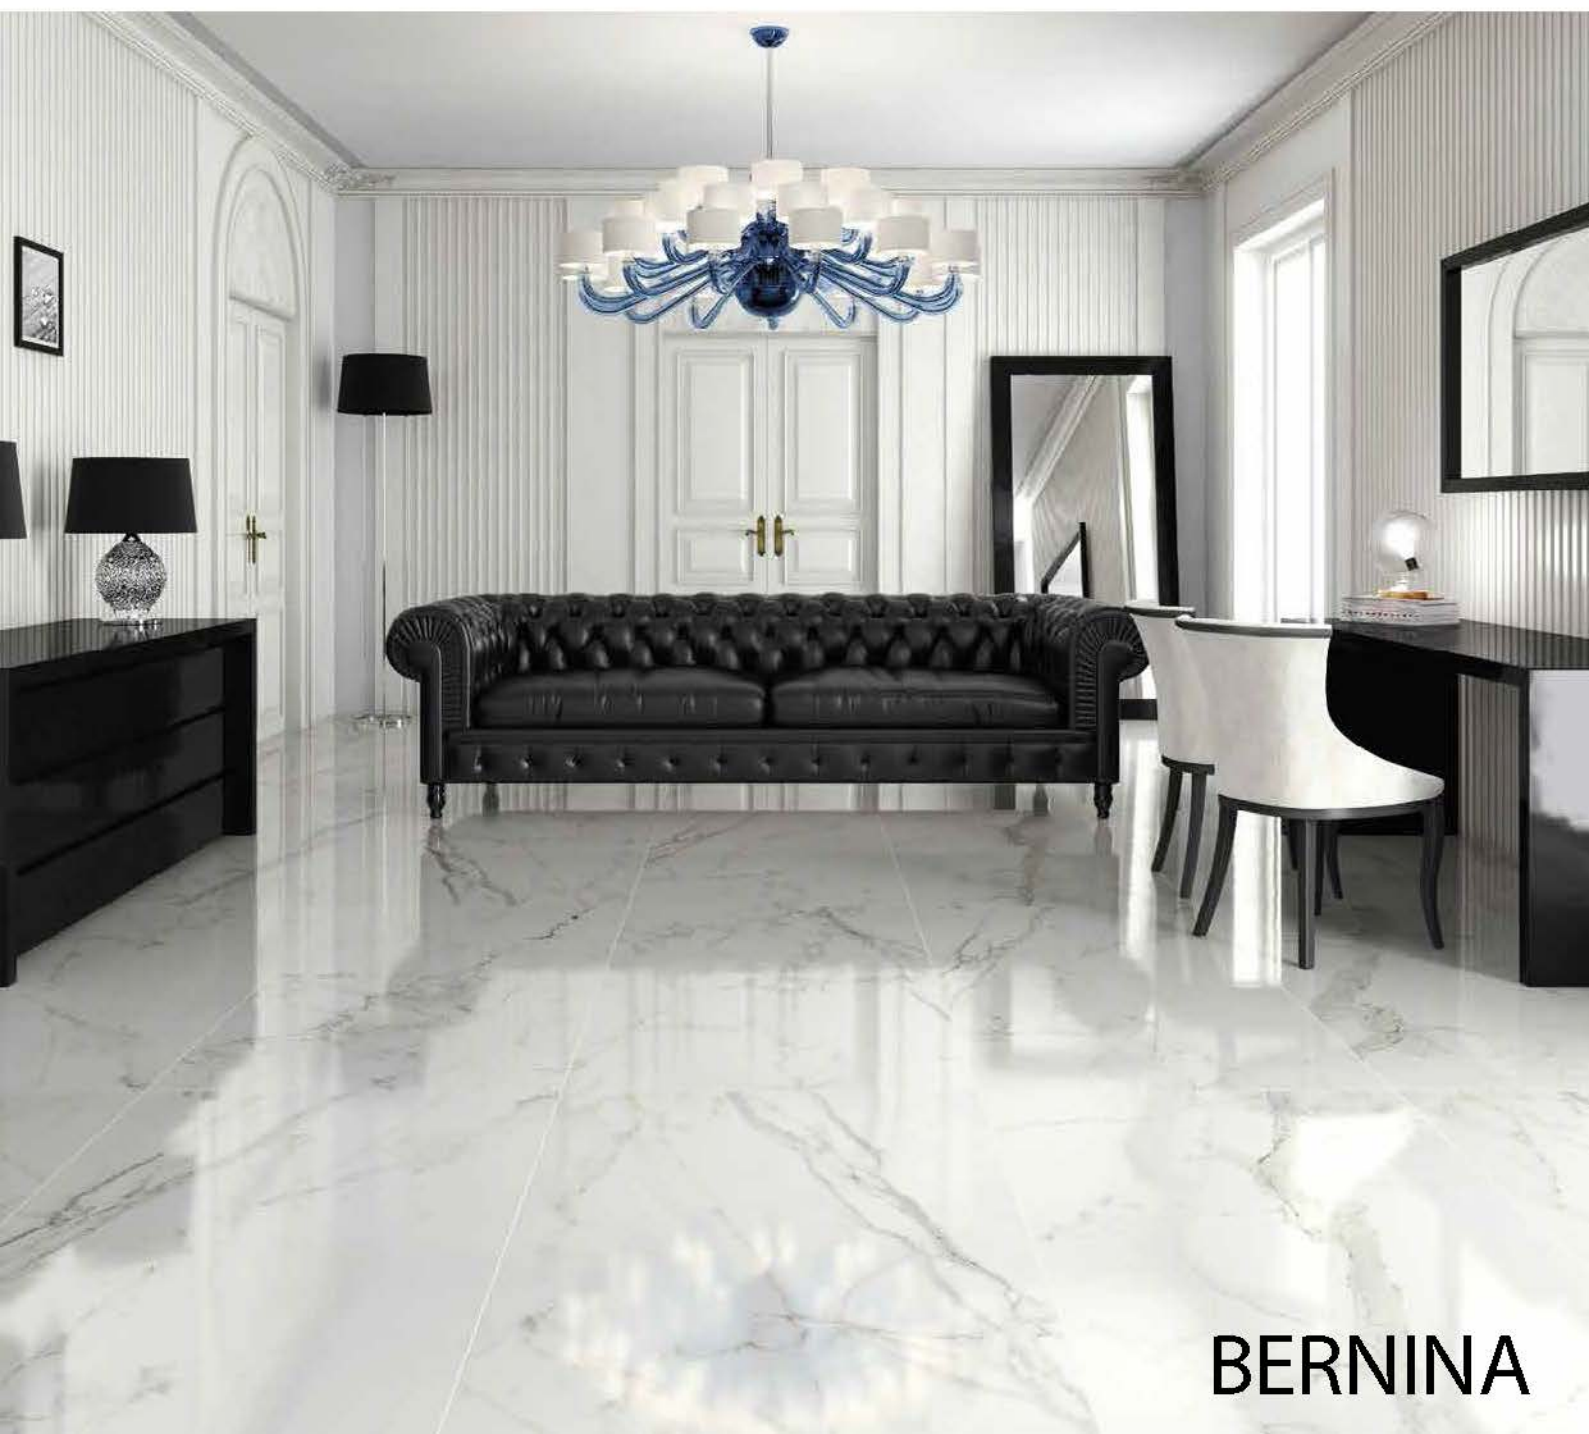

Transalp is a ceramic project inspired by the special quality of nature's finest marble, capturing its intensity of expression and all its lustre.

★★★★★
MONOCIBEC
FINCIBEC GROUP

BERNINA