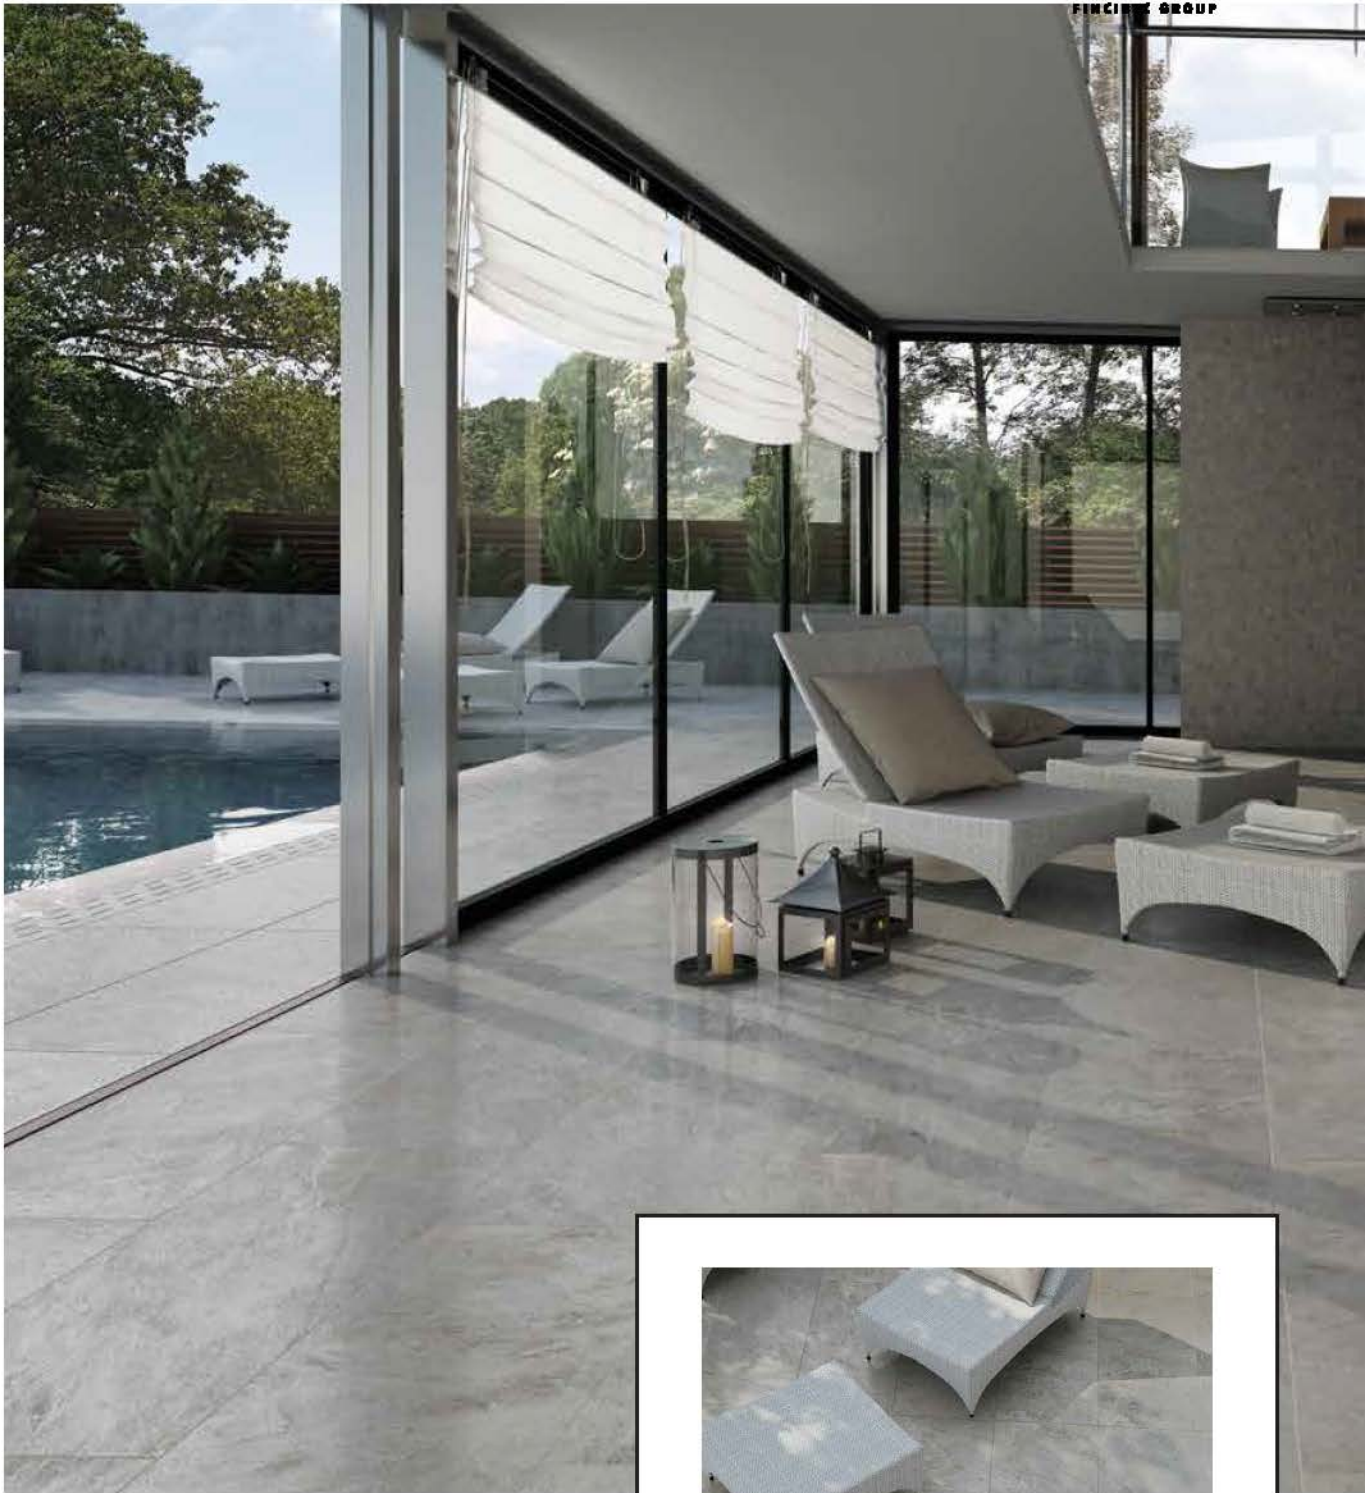

SIZES AND THICKNESSES:

60x120 cm - 9 mm

60x60 cm - 9 mm

45x90 cm - 9 mm

30x60 cm - 9 mm

30x30 cm - 9 mm

15x15 cm - 9 mm

major

50x100 cm

- 20 mm

moon

DOLOMITE