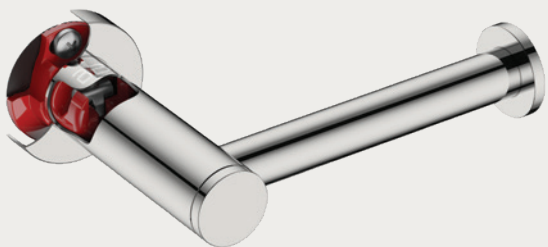

BATHROOM BUTLER

Bathroom Accessories
& Grab Rails

0860 104 653 | info@bathroombutler.co.za
www.bathroombutler.com

Discover beauty in every detail.

DETAIL LIKE NO OTHER

The innovative one-of-a-kind RIGID Loc, the Bathroom Butler industry leading mounting system. Engineered to secure the fixture beyond time or wear, accessories stay precisely locked in place. (SA Patent 2012/05046)

toilet brush + holder
Model: 5838

towel ring open
Model: 5841

single towel rail
Model: 5870, 430mm
Model: 5872, 650mm
Model: 5875, 800mm

double towel rail
Model: 5882, 650mm
Model: 5885, 800mm

This range is available in a polished POLS finish only. Bathroom Butler reserves the right to alter and/or remove designs from time to time without prior notice.