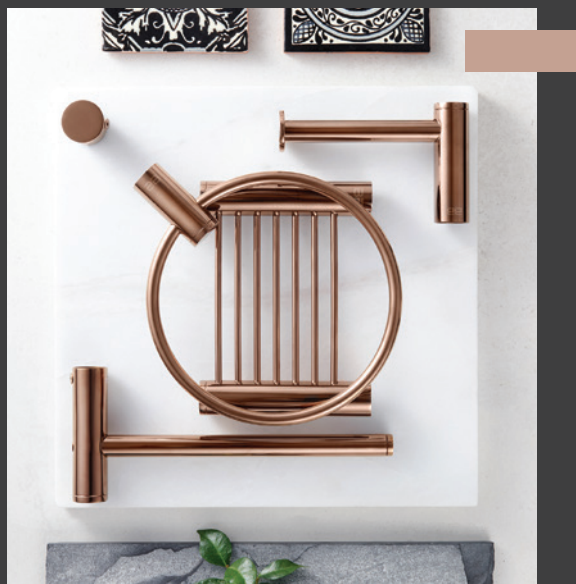

Function, in perfect form

4600 SERIES

PREMIUM COLLECTION

Elegantly timeless collection inspired by the simple and calm elements of nature. This range is functional in design without neglecting aesthetics.