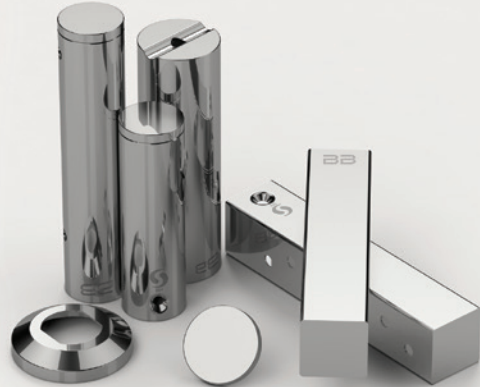

15 YEARS OF DESIGN INNOVATION

Established in South Africa, Bathroom Butler is a family owned business that has been manufacturing bathroom accessories for over 15 years. With our underlying passion for innovation, we are driven to constantly evolve to surpass market expectations and have been using smart materials such as GRADE 304 Stainless Steel in combination with sustainable design to produce top end heated towel rails and bathroom accessories that are as beautiful as they are functional.