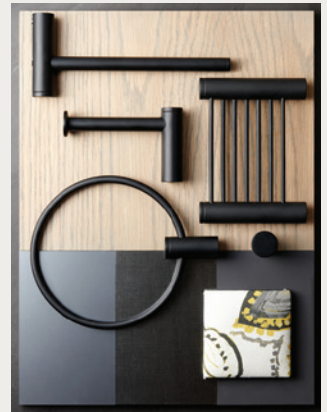

*Discover a touch
that lingers, a silent
appreciation*

beauty; by design

*innovation, in every
detail.*

BB™
BATHROOM
BUTLER