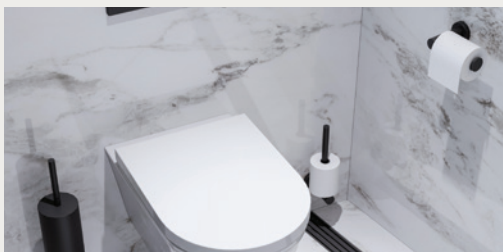

BB™
BATHROOM
BUTLER