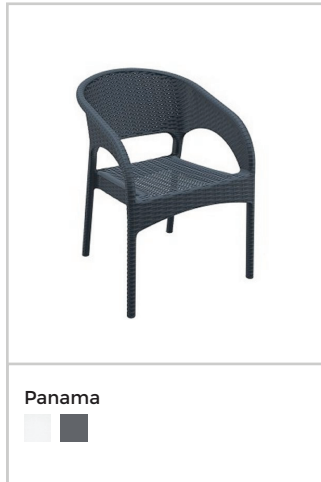

PP-159A

CS447

CS32

CS354

Maya

Beekat

Diva

Air

Air - Armchair XL

stools

197-APP Kitchen

3503-26 Kitchen

3503-26W Kitchen

CRPC016WH Kitchen

Air Kitchen

CRPC095 Kitchen