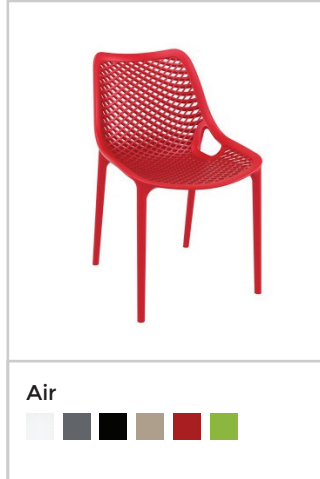

PP-159A

CS447

CS32

CS354

Maya

Beekat

Diva

Air

Air - Armchair XL

stools

197-APP Kitchen

3503-26 Kitchen

3503-26W Kitchen

CRPC016WH Kitchen

Air Kitchen

CRPC095 Kitchen