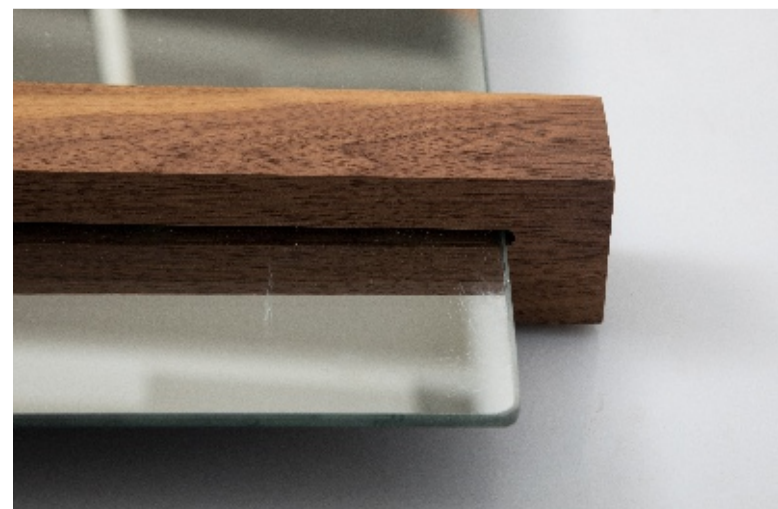

PIXELSODA - Umuhle (you are beautiful) Mirror