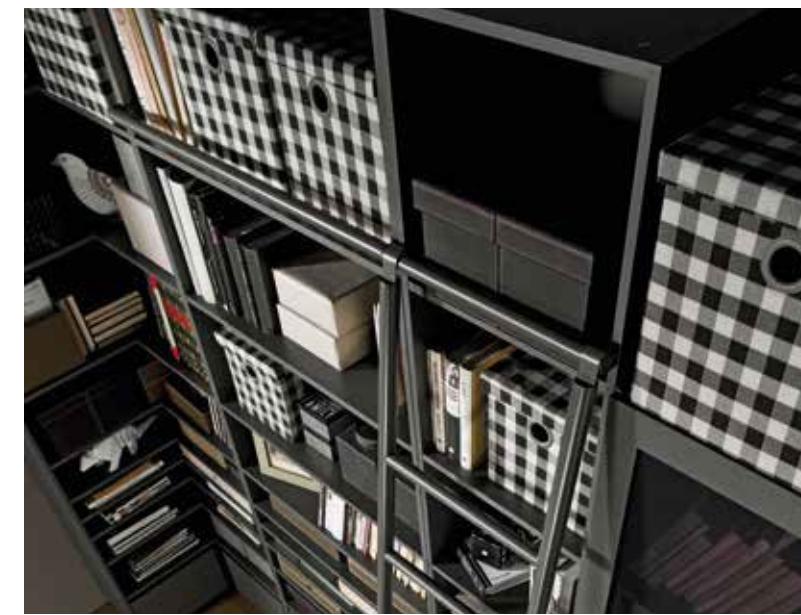

Table
lamp
Rullo

GET ORGANIZED!

The height and functional shelving underneath and on the side makes this the ideal desk and workspace.

4 YOU COLLECTION

BODY / FRONT
Available colours:

white

BOXES
Available colours:

Floor lamp with table Grulla

CREATIVE ORDER

It's not easy to remain focused when your office is filled to the brim with all sorts of bits and bobs. Lori brings you lots of adjustable shelves, drawer trolleys and even a handy ladder that will help you reach even the highest parts of your bookshelf.