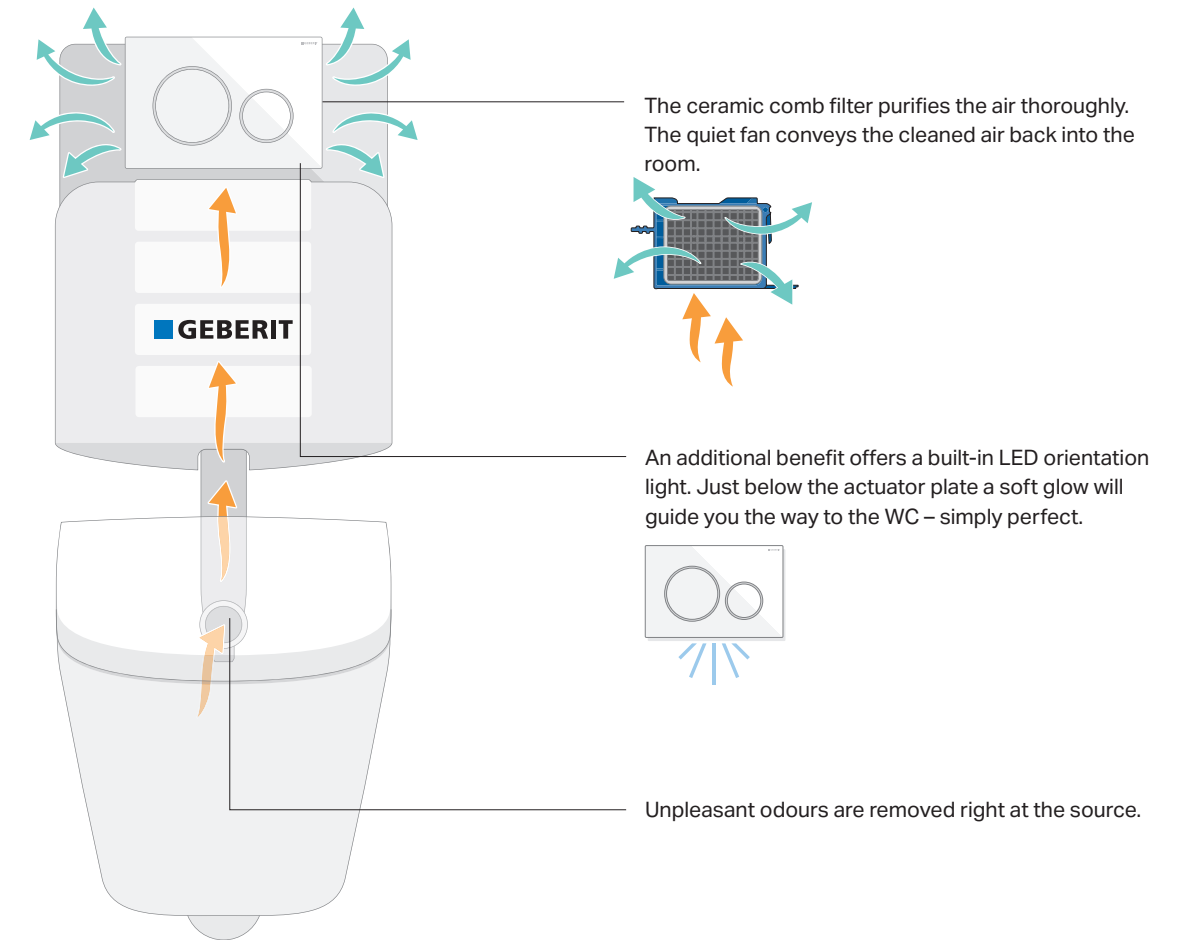

GEBERIT REMOTE FLUSH ACTUATIONS MORE CONVENIENT BY FAR

The optimal solution. Regardless of the construction situation, using a remote flush actuation can be a the right choice. For instance, in order to locate the flush actuation at a different location, if the design for the WC flush control calls for small but elegant, or if using a Geberit Omega concealed cistern with low construction height causes forceful contact between the WC lid and the front actuation. For such cases, Geberit offers various remote flush actuators with pneumatic force transmission, which can be placed anywhere within a 1.70 m radius of the concealed cistern.

→
TOUCHED A THOUSAND TIMES
The pneumatics of the Geberit remote flush actuators type 01 and type 10 have been tested for years of stress. The technology is based on air pressure (not on electrical current).

FRESH AIR FOR EVERYONE

Unpleasant odours in the toilet are a thing of the past. What is long since standard over every kitchen stove can now be applied in the bathroom. An effective way to get rid of unpleasant odours. The Geberit DuoFresh module removes the bad air directly from the WC ceramic appliance, purifies it using a ceramic honeycomb filter and then returns it to the room. This is extremely effective, as it prevents unpleasant odours from spreading throughout the bathroom in the first place, rendering air fresheners, lighting matches, opening windows and the like completely unnecessary. Thanks to a proximity sensor, the odour extraction always switches on automatically as soon as someone sits down on the toilet. The odour extraction is therefore also a great idea for guest WCs. Benefit from additional comfort thanks to an LED orientation light. The Geberit DuoFresh module can be easily installed in any Geberit Sigma cistern and can be combined with almost any actuator plate from the Sigma range.