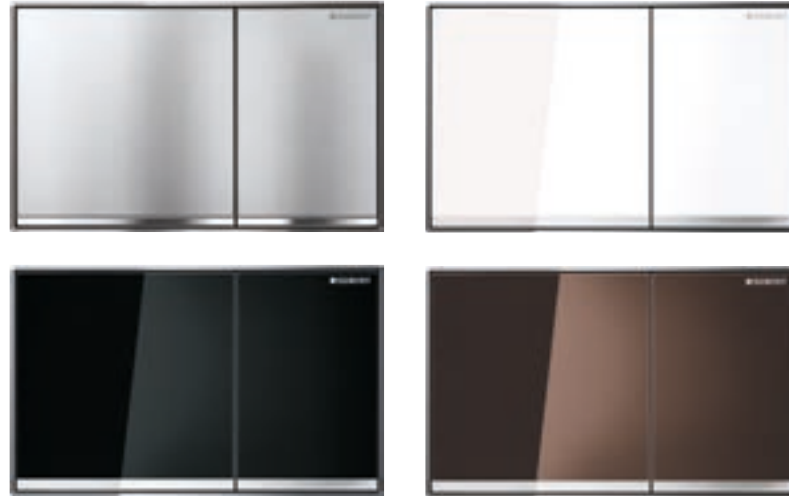

GEBERIT SIGMA60

- Water-saving dual flush.
- Choice of glass or metal surfaces.
- Flush with the wall surface.
- Optional cover frame.
- Award-winning design.
- Selected colour options with surface coating (easy-to-clean*).