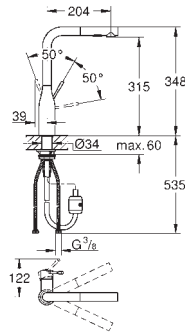

G-30270000
4005176314926

Essence sink mixer L-spout with pull-out spray

High spout. Monobloc installation. GROHE StarLight chrome finish. 28 mm ceramic cartridge with GROHE Silkmove. Flow strainer. Pull-out dual spray control - switches between regular flow and spray. Diverter: laminar spray/SpeedClean shower jet. Automatic return to laminar spray. Swivel tubular spout. Swivel area 360°. Integrated non-return valve. Protected against backflow. Flexible connection hoses. Rapid installation system. Integrated temperature limiter.

Gross weight (kg) with packaging: 2,775