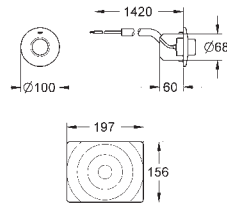

G-37059000
4005176142857