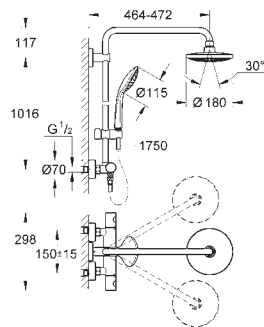

G-27296001
4005176896293

Euphoria exposed shower system 180

Consisting of: horizontal swivable 450 mm shower arm. Exposed thermostat with aquadimmer function. Allows change between: euphoria cosmopolitan 180 head shower (27 491 000). Spray pattern: rain. With ball joint. Rotation angle $\pm 15^\circ$. Hand shower euphoria 110 massage (27 221). Adjustable in height with gliding element. Silverflex shower hose 1750 mm (28 388). Grohe turbostat compact cartridge with wax thermoelement. Grohe safestop safety button at 38°C. Grohe safestop plus optional temperature limiter at 43°C included. Grohe dreamspray perfect spray pattern. Grohe starlight chrome finish. Speedclean anti-lime system. Inner waterguide for a longer life. Twistfree to prevent hose from twisting. Suitable for instantaneous heaters from 18 kw/h. Minimum flow rate 7 l/min. Min. Recommended pressure 1.0 Bar. Optional upgrade: grohe easyreach tray (26 362). Sold separately.

Gross weight (kg) with packaging: 6.250