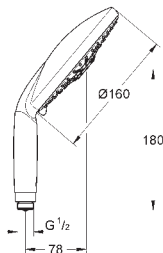

G-27750000
4005176912962

Power&soul shower rail set 4+ sprays 160cm

Consisting of: hand shower power&soul 160 (27 675 000). Shower rail. 900 Mm (27 785). With wall holders made of metal. Silverflex shower hose 1750 mm (28 388). Grohe ecojoy 9.5 L/min flow limiter. Grohe dreamspray perfect spray pattern. Grohe starlight chrome finish. Grohe quickfix plus adjustable distance between brackets for adaption to existing drilling holes. Speedclean anti-lime system. Inner waterguide for a longer life. Twistfree to prevent hose from twisting. Suitable for instantaneous heater. Min. Recommended pressure 1.0 Bar.