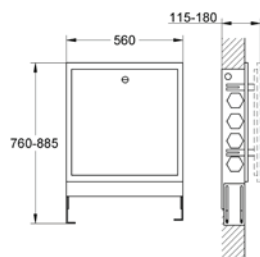

G-36367000
4005176923203

F-Digital Deluxe Rough-in set base box

For use with base unit box (26 374 000 or 36 397 000). 550 x 700 x 110 mm. Height (100 mm) and depth (50 mm) adjustable. With adjustable front frame for installation in wall niches. Galvanized and powder coated (RAL 9010, pure white) steel plate. 1 mm thick steel plate. With two mounting rails and elbow for power outlets and mounting materials.

Gross weight (kg) with packaging: 12,000