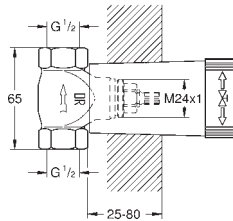

G-29800000
4005176504839