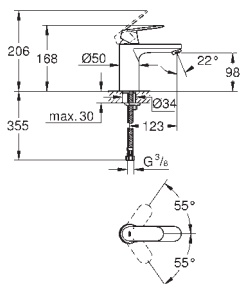

Gross weight (kg) with packaging: 1,380

G-32825000
4005176874611

Eurosmart Cosmopolitan small basin mixer with pop-up waste

Single hole installation. Metal lever. GROHE SilkMove 35 mm ceramic cartridge. Adjustable flow rate limiter. GROHE StarLight chrome finish. GROHE QuickFix installation system with centering support. Mousseur. Pop-up waste set 1 1/4". Flexible connection hoses. Min. Recommended pressure 1.0 Bar. Optional temperature limiter ref. No. 46 375. Noise classification i in accordance with din 4109.