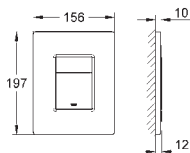

G-38732SD0
4005176847691