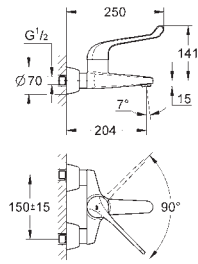

G-32795000
4005176871955