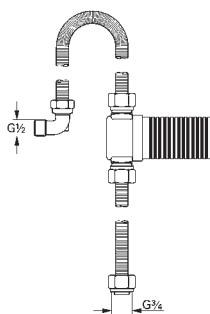

G-28995000
4005176175725

Talentofill bath filler connection set

With concealed anti-vacuum device. Consisting of: -concealed-pipe-interrupter ref.-no. 28 994 (A2 type, DIN 1988, part IV). - 3.5 m-flexible connection pipe (in 2 parts). Without escutcheon (19 954).

Gross weight (kg) with packaging: 1,648