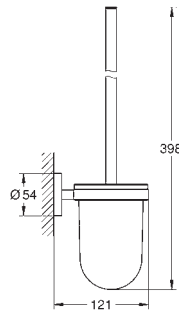

G-40374001
4005176326400

Essentials toilet brush set

Material: glass / metal. Wall mounted. Concealed fastening. Grohe starlight chrome finish. Suitable for screwing (including screws and dowels) or gluing (glue 40 915 000 sold separately).

Gross weight (kg) with packaging: 1.330