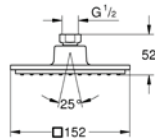

Gross weight (kg) with packaging: 0,645

G-27705000
4005176907166

Euphoria Cube 150 Shower head 1 spray

Rain spray. 152 x 152 mm. Ball-joint. Rotation angle ± 12°. Connection thread 1/2". GROHE EcoJoy 9.5 l/min flow limiter. GROHE DreamSpray perfect spray pattern. GROHE StarLight chrome finish. SpeedClean anti-limescale system. Inner WaterGuide for a longer life. Min. recommended pressure 1 bar.