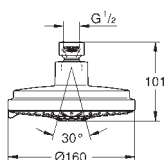

G-27479000
4005176883309

Rainshower headshower square

Rain. 230 x 230 mm. metal. ball joint with turning angle $\pm 15^\circ$. connection thread 1/2". GROHE DreamSpray perfect spray pattern. GROHE StarLight chrome finish. SpeedClean anti-lime system. suitable for instantaneous heater.

G-27767000
4005176913150

Power&Soul head shower 4+ sprays, 190 mm, 9.5 l/min

GROHE Rain O². Rain. Bokoma Spray. Jet. Ø 190 mm. ball joint with turning angle $\pm 15^\circ$. connection thread 1/2". GROHE EcoJoy 9.5 l/min flow limiter. GROHE DreamSpray perfect spray pattern. GROHE One-click showering spray selection via push of a button. GROHE StarLight chrome finish. SpeedClean anti-lime system. suitable for instantaneous heater. max. flow rate 2.5 gpm (9.5 l/min). min. recommended pressure 1.0 bar.

G-27765000
4005176913129

Power & Soul Cosmopolitan 190 Shower head multi-spray

GROHE Rain O², Rain, Bokoma Spray, Jet. Ø 190 mm. GROHE EcoJoy 9.5 l/min flow limiter. GROHE DreamSpray perfect spray pattern. GROHE One-click showering.

Gross weight (kg) with packaging: 1,040

G-27134000
4005176836060

Rainshower Head shower 4 sprays

Rain. Jet. Pure. Champagne spray. Ø160 mm. ball joint with turning angle $\pm 15^\circ$. connection thread 1/2". GROHE DreamSpray perfect spray pattern. GROHE StarLight chrome finish. SpeedClean anti-lime system. suitable for instantaneous heater. min recommended pressure 0.5 bar. The head shower is suitable for minimum flow rate of 7.5 l/min and a maximum of 25 l/min (DIN EN 1112). Minimum pressure > 1 bar. maximum 5 bar (DIN EN 1112). recommended for use with Rainshower shower arms.

Gross weight (kg) with packaging: 0.778