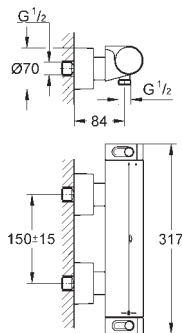

G-34169001
4005176926518

Grotherm 2000 Thermostatic shower mixer

Wall mounted. 100% GROHE CoolTouch consisting of safety housing + S-unions with CoolTouch escutcheons. GROHE StarLight chrome finish GROHE. Aqua Paddle ergonomically shaped handles. GROHE SafeStop safety button at 38°C (calibration required). GROHE SafeStop Plus optional temperature limiter at 43°C included. GROHE TurboStat compact cartridge with wax thermoelement. integrated mixed water shut off. volume handle with GROHE EcoButton (economy button with individually adjustable economy stop). ceramic headpart 1/2", 180°. shower bottom outlet. 1/2" built-in non return valves. dirt strainers. protected against backflow. covered S-unions. CoolTouch escutcheons with wall sealing optional upgrade: GROHE EasyReach shower tray (18 608 001) min. recommended pressure 1 bar. GROHE EcoJoy technology for less water and perfect flow.

Gross weight (kg) with packaging: 3.7

NEW