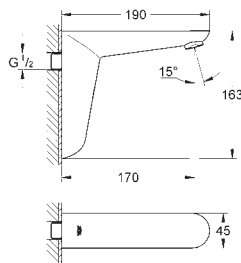

G-36274000
4005176893223

Euroeco Cosmopolitan E Infra-red electronic wall basin tap without mixing device

With infrared sensor for bi-directional communication for monitoring, configuration and servicing. For cold or premixed water. 6V lithium-battery, type CR-P2. Battery lifetime approx. 7 years (150 actuations a day). Metal body. Multistage battery status display. 7 pre-set programs including auto flush, thermal disinfection & cleaning mode. Additional functions and precise settings by remote control 36 407. CE approved.

Gross weight (kg) with packaging: 1,670