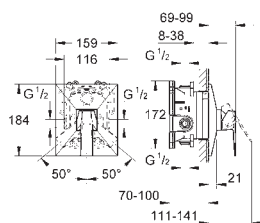

G-19789000
4005176899058

Allure brilliant shower mixer trim

Set for final installation for 33 961 000, 33 962 000, 33 963 000, 33 964 000, 33 965 000, 33 966 000, 35 501 000. Without concealed body. GROHE StarLight chrome finish. Escutcheon and shaft sealing. Metal escutcheon. Covered coupling.

Gross weight (kg) with packaging: 1.075