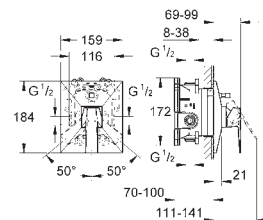

G-19785000
4005176898969

Allure Brilliant concealed diverter mixer trim

Set for final installation for 33 961 000, 33 963 000, 33 965 000, 35 501 000. without concealed body. GROHE StarLight chrome finish. automatic diverter: bath/shower. escutcheon and shaft sealing. metal escutcheon. covered coupling.

Gross weight (kg) with packaging: 1.195