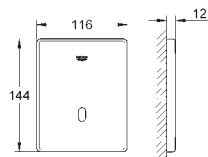

G-37324001
4005176929526