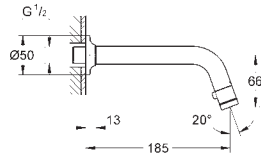

G-20203000
4005176883378