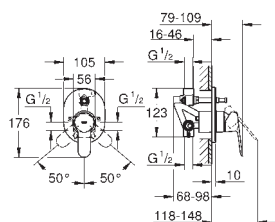

G-29039000
4005176881480

BauEdge concealed diverter mixer set

Concealed installation consisting of: trim set for final installation, concealed body (32 963 000), metal lever, GROHE Longlife 46 mm ceramic cartridge. GROHE StarLight chrome finish. Adjustable flow rate limiter.

Adjustable minimum flow rate approx. 2.5 l/min. Automatic diverter: bath/shower. Escutcheon- and shaft-sealing. Optional temperature limiter.

Gross weight (kg) with packaging: 1,540