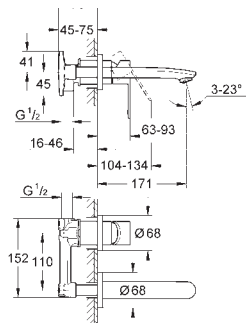

G-32635000
4005176845949

Concealed body for 2 hole basin mixers

Wall installation without finishing trim set. GROHE SilkMove 35 mm ceramic cartridge. Installation depth 45 to 75 mm. DR-brass. Installation device.

Gross weight (kg) with packaging: 1,155