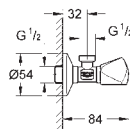

G-22940000
4005176829376