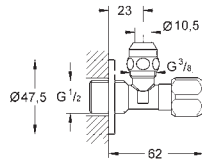

G-2201700M
4005176940613