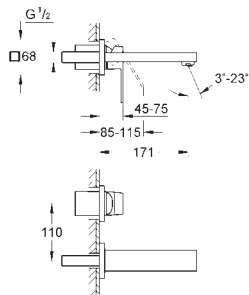

Gross weight (kg) with packaging: 1,855

G-23445000
4005176998706

Eurocube medium basin mixer with pop-up waste

Single hole installation. Metal lever. GROHE SilkMove 28 mm ceramic cartridge. With temperature limiter. GROHE StarLight chrome finish. GROHE EcoJoy speedclean mousseur 5.7 L/min. GROHE QuickFix plus installation system. Pop-up waste set 1 1/4". Flexible connection hoses. Min. Recommended pressure 1.0 Bar.