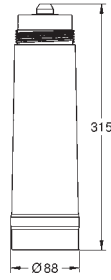

G-40430001
4005176984075