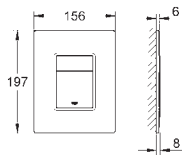

G-38845LS0
4005176878336