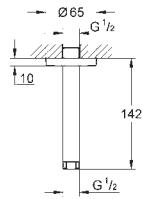

G-28724000
4005176812644