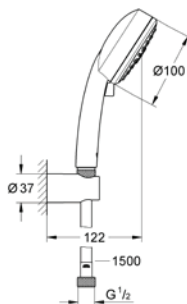

G-27588002
4005176451669

Tempesta Cosmopolitan 100 Handshower set 3 sprays

Consisting of: hand shower (27 574), wall shower holder non-adjustable (27 594), Relaxaflex hose 1500 mm 1/2" x 1/2" (28 151). GROHE EcoJoy 9.5 l/min flow limiter. GROHE StarLight chrome finish. GROHE DreamSpray perfect spray pattern. SpeedClean anti-limescale system. Inner WaterGuide for a longer life.

Gross weight (kg) with packaging: 0,600