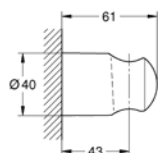

Gross weight (kg) with packaging: 0,675

G-27523000
4005176886522

Tempesta Shower rail 600 mm

With wall brackets, glider and swivel holder. GROHE StarLight chrome finish.

Gross weight (kg) with packaging: 0,560