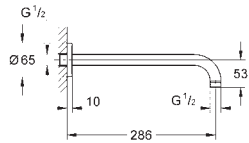

G-28576000
4005176274022