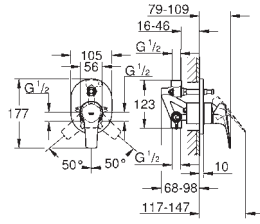

G-29045000
4005176881688

BauFlow concealed diverter mixer set

Concealed installation consisting of: Trim set for final installation, concealed body (32 963 000), metal lever, GROHE Longlife 46 mm ceramic cartridge. GROHE StarLight chrome finish. Adjustable flow rate limiter. Adjustable minimum flow rate approx. 2.5 l/min. Automatic diverter: bath/shower. Escutcheon- and shaft-sealing. Optional temperature limiter.

Gross weight (kg) with packaging: 1,425