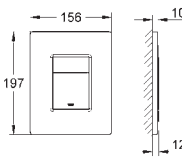

G-38732SH0
4005176836138