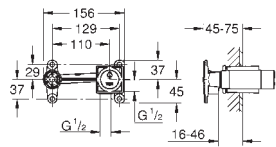

G-23200000
4005176908354