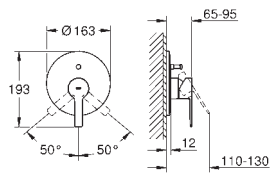

G-19297001
4005176409226