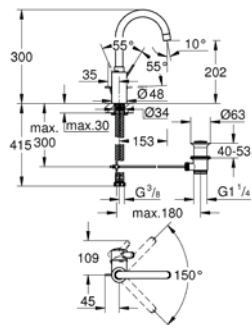

G-32830001
4005176472749

Eurosmart Cosmopolitan raised basin mixer

Single hole installation. Metal lever. Covered lever fixing. GROHE SilkMove 35 mm ceramic cartridge. Adjustable flow rate limiter. GROHE StarLight chrome finish. GROHE Zero® isolated inner water ways - lead and nickel free. GROHE QuickFix installation system. Mousseur. Swivel tubular spout. With stop limiter. Pop-up waste set 1 1/4". Flexible connection hoses. Optional temperature limiter ref. no. 46 375 000.

Gross weight (kg) with packaging: 1,845