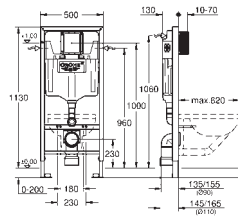

G-38528001
4005176863943