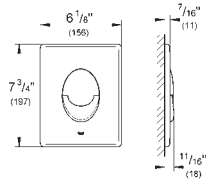

G-38505000
4005176290053