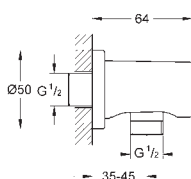

Gross weight (kg) with packaging: 0,175

G-27704000
4005176907159

Euphoria Cube Handshower outlet elbow

Male thread. Protected against backflow. GROHE StarLight chrome finish.

Gross weight (kg) with packaging: 0,180