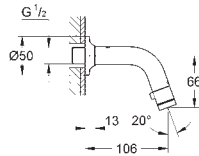

G-20205000
4005176883682