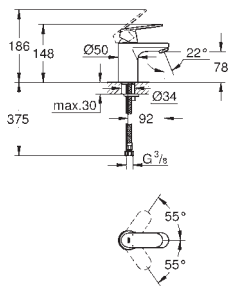

G-32824000
4005176874604

Eurosmart Cosmopolitan small basin mixer

Single hole installation. Metal lever. GROHE SilkMove 35 mm ceramic cartridge. Adjustable flow rate limiter. GROHE StarLight chrome finish. GROHE QuickFix installation system with centring support. Mousseur. Smooth body. Flexible connection hoses. Optional temperature limiter ref. no. 46 375 000. Acoustic group I in accordance with DIN 4109.

Gross weight (kg) with packaging: 1,380