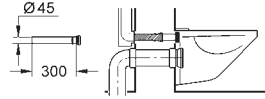

G-37311K00
4005176160851

WC inlet and outlet connecting set

For wall hung WC. connecting pipe Ø 45 mm. waste sleeve Ø 90 mm.
 150 mm long. cover for WC fixing bolts.

Gross weight (kg) with packaging: 0.320