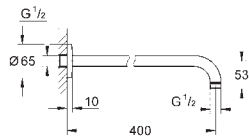

Gross weight (kg) with packaging: 0.515

G-27851000
4005176917363

Tempesta shower arm 400mm

metal. projection 400 mm. connection thread 1/2".

Gross weight (kg) with packaging: 0.535

G-27488000
4005176885525