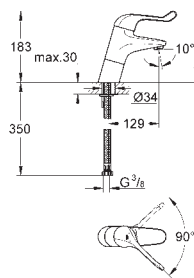

G-32790000
4005176871900

Euroeco Special single-lever safety mixer, high

Monobloc installation. Smooth body. High version. GROHE StarLight chrome finish. GROHE EcoJoy technology for less water and perfect flow. Ceramic cartridge. Adjustable flow rate limiter. Adjustable temperature limiter. Adjustable minimum flow rate 6 l/min. Laminar flow straightener 9 l/min. Metal lever. Lever length 120 mm. Rapid installation system. Flexible connection hoses

Gross weight (kg) with packaging: 1,950