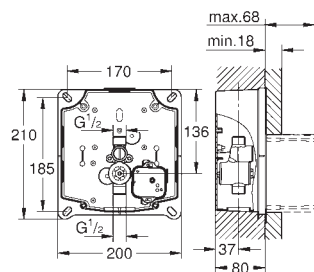

G-37338000
4005176837920

Rapido U Urinal rough-in set

Roughing-in set for urinal. For manual actuation or Tectron infra-red electronic 6 V or 230 V. Water group with stop valve. Flow pressure min 0.5 bar. Operating pressure max 10 bar. Flush aid. Functional unit checked ex-factory. Water supply connections 1/2" outer thread. Connecting box for mains supply. Installation box with gasket. Fixing points for dry cladding and masonry-in. Inspection shaft incl. protection.

Gross weight (kg) with packaging: 0,880