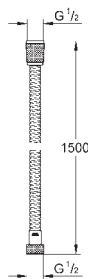

G-28105000
4005176601217