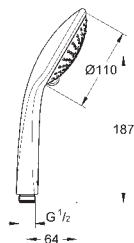

G-27673000
4005176905742

Power&soul Handshower, 130 mm, 4+ sprays 160cm

Grohe rain o², rain, bokoma spray, jet. Grohe ecojoy 9.5 L/min flow limiter. Grohe dreamspray perfect spray pattern. Grohe one-click showering spray selection via push of a button. Grohe starlight chrome finish. Speedclean anti-lime system. Inner waterguide for a longer life. Universal mounting system. Fitting all standard shower hoses. Suitable for instantaneous heater. Max. Flow rate 2.5 Gpm (9.5 L/min). Min. Recommended pressure 1.0 Bar.

G-27750000
4005176912962

Power&soul shower rail set 4+ sprays 160cm

Consisting of: hand shower power&soul 160 (27 675 000). Shower rail. 900 Mm (27 785). With wall holders made of metal. Silverflex shower hose 1750 mm (28 388). Grohe ecojoy 9.5 L/min flow limiter. Grohe dreamspray perfect spray pattern. Grohe starlight chrome finish. Grohe quickfix plus adjustable distance between brackets for adaption to existing drilling holes. Speedclean anti-lime system. Inner waterguide for a longer life. Twistfree to prevent hose from twisting. Suitable for instantaneous heater. Min. Recommended pressure 1.0 Bar.

G-28765000
4005176820120

Rainshower Handshower 160mm

Rain. Jet. Pure. Champagne spray. Grohe starlight chrome finish. Speedclean anti-lime system. Inner waterguide for a longer life. Universal mounting system. Fitting all standard shower hoses. Suitable for instantaneous heater. Minimum flow rate 7.5 L/min.

Gross weight (kg) with packaging: 0.540

G-27222000
4005176854132

Euphoria Handshower