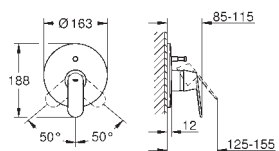

G-19382000
4005176874697