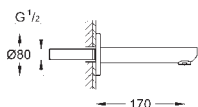

G-13261000
4005176877384