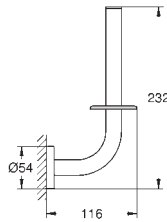

G-40385001
4005176326356