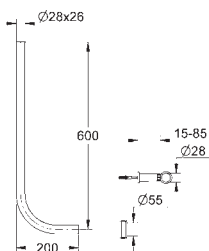

G-37107000
4005176141713

Flush pipe 600 X 200 mm

For WC flush valve. Ø 28 x 26 mm. 600 x 200 mm. Brass. Flush pipe fixing device. For distance to the wall from 15 - 85 mm. Connector.

Gross weight (kg) with packaging: 0,500