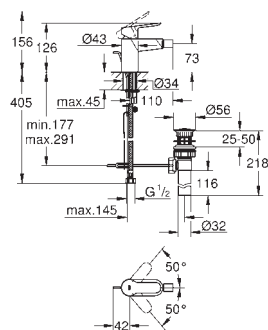

G-32822000
4005176874512

BauEdge bidet mixer

Single hole installation. Metal lever. GROHE longlife 28 mm ceramic cartridge. GROHE StarLight chrome finish. Ball-joint mousseur. Pop-up waste set 1". Flexible connection hoses. Rapid installation system.

Gross weight (kg) with packaging: 1.391