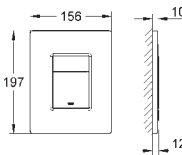

G-38732P00
4005176836121