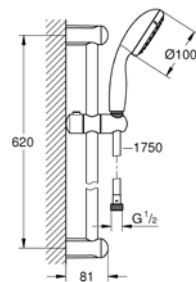

G-27598001
4005176985515

Tempesta 100 Shower rail set 2 sprays

Consisting of hand shower (27 597), shower rail 600 mm (27 523) & Relaxaflex hose 1750 mm 1/2" x 1/2" (28 154). GROHE DreamSpray perfect spray pattern. GROHE StarLight chrome finish. SpeedClean anti-limescale system. Inner WaterGuide for a longer life. ShockProof silicone ring prevents damage caused by a shower falling. Min. recommended pressure 1 bar.

Gross weight (kg) with packaging: 1,125