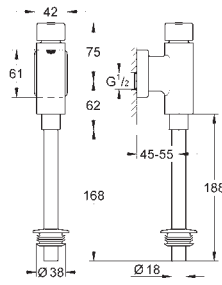

G-37339000
4005176837937

Rondo flush valve for urinal

1/2". Brass. Integrated stop valve. GROHE StarLight chrome finish. With control cap and flush pipe connection. Flow rate adjustment. Flush volume adjustable 1.0 - 4.0 l. With wall escutcheon. Flush pipe 200 mm. Rubber connector with escutcheon. Flow pressure min 0.5 bar. Operating pressure max. 5 bar.

Gross weight (kg) with packaging: 0,920