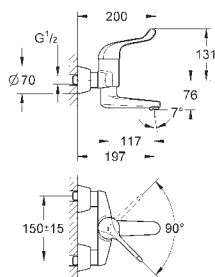

G-32792000
4005176871924

Euroeco Special wall-type safety mixer

Wall mounted. GROHE StarLight chrome finish. GROHE EcoJoy technology for less water and perfect flow. ceramic cartridge. adjustable flow rate limiter. adjustable temperature limiter. adjustable minimum flow rate 6 l/min. cast swivel spout. lockable with flow straightener 9 l/min. swivel area 90°. projection 197 mm. metal lever. lever length 120 mm. S-unions. min recommended pressure 1.0 bar.

Gross weight (kg) with packaging: 2.905