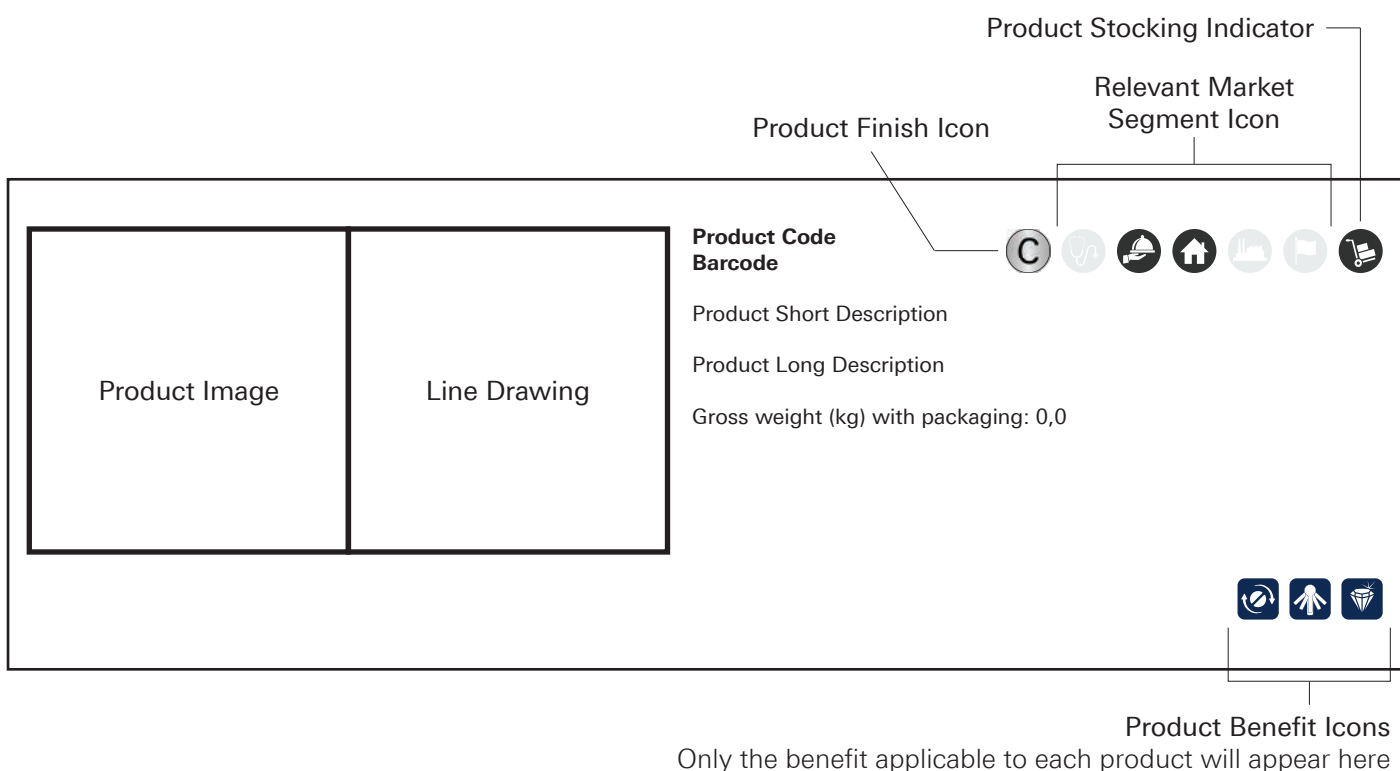

GLOSSARY + GUIDELINE TABLE

How to read the product catalogue: