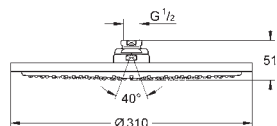

Rain. Ø 310 mm. metal. ball joint with turning angle $20^\circ \pm 20^\circ$. connection thread 1/2". GROHE DreamSpray perfect spray pattern. GROHE StarLight chrome finish. SpeedClean anti-lime system. suitable for instantaneous heater.

Gross weight (kg) with packaging: 4.065