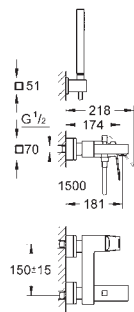

G-23141000
4005176901164