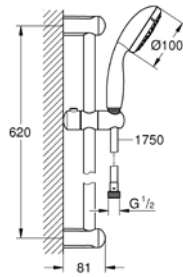

G-27644001
4005176451720