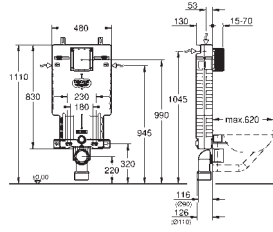

G-38643001
4005176865411

Uniset element for WC EPS

With flushing cistern GD 2. Sound-insulating EPS module for masonry-in. 830 x 470 x 130 mm. Rail adaptors for modular fixing. For single or rail installation. Wall rail with fixing accessories for single installation. 2 WC fixing bolts (distance of fixing bolts 180/230 mm). Fixing device for ceramic. Outlet bend Ø 90 mm, depth adjustable. Reducer Ø 90/110 mm. Inlet and outlet connecting set. Flushing cistern GD 2, 6 - 9 l, containing following features: Adjustment ex-factory 6 l and 3 l; pneumatic discharge valve offering 3 modes of operation: dual flush, start/stop or single flush; water supply from left/right/back or top; low noise (group I acc. to German Noise Specification); insulated against condensation; 1/2" water supply connection including integrated angle valve and push fit flexible hose union. For vertical or horizontal use. No tools required for the installation of the inspection shaft. Including protection during construction phase.

Preparation for shower toilets with additional accessory 40 899 000 (sold separately). For mounting of small flush plates please order revision shaft 40 911 000 (sold separately).

Gross weight (kg) with packaging: 7,600