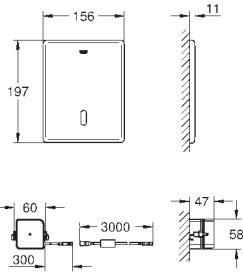

G-38393SD1
4005176929564

Tectron Skate Electronic for flush valve, stainless steel

With transformer 100-230 V AC, 50-60 Hz, 6 V DC. Concealed installation. Front plate 156 x 197 mm. Infra-red control. Solenoid valve. 7 pre-set programs: auto flush; cleaning mode; pre-flush on/off. Additional functions and precise settings by remote control 36 407. Adjustable flush (3 - 9 l) by hand and remote. CE approved.

Gross weight (kg) with packaging: 1,360