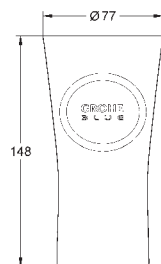

G-40437000
4005176885471