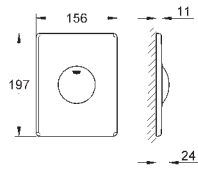

G-38573000
4005176292316