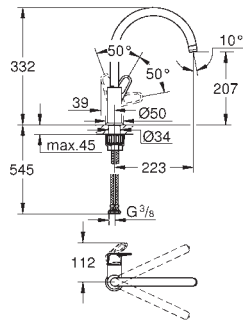

G-31367001
4005176478512

BauEdge sink mixer C spout

Single-lever sink mixer 1/2". High spout single hole installation. GROHE StarLight finish. GROHE Longlife 28 mm ceramic cartridge. GROHE Zero isolated inner water ways - lead and nickel free. Spout with mousseur swivel tubular spout swivel area 360°. Flexible connection hoses. Rapid installation system. GROHE QuickFix Plus ultra fast and simple installation - no tools needed. Minimum pressure 1.0 bar.

Gross weight (kg) with packaging: 1.37

NEW

G-31538001
4005176478574

BauFlow sink mixer C spout

High spout single hole installation. GROHE StarLight chrome finish. GROHE Longlife 28 mm ceramic cartridge. GROHE Zero isolated inner water ways - lead and nickel free. Spout with mousseur. Swivel tubular spout. Swivel area 360° flexible connection hoses. GROHE QuickFix Plus ultra fast and simple installation - no tools needed.

Gross weight (kg) with packaging: 1,770

NEW