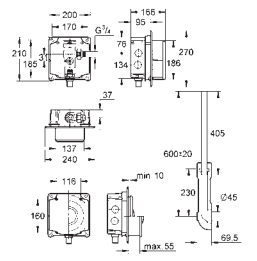

G-37048000
4005176142109

Flush valve for WC

Concealed installation. $\frac{3}{4}$ " with connection to solenoid valve. stop valve. 6 - 9 l adjustable. flow pressure range from 1.2 - 5.0 bar. with flow rate adjustment. 2 m connecting cable. box for concealed installation with flush elbow. concealed flush pipe. without electronic actuation.

Gross weight (kg) with packaging: 2.740