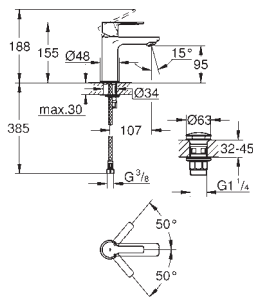

G-23791001
4005176409097

Lineare mini basin mixer

Monobloc installation. Metal lever. 28 mm ceramic cartridge with GROHE SilkMove. With temperature limiter. GROHE StarLight chrome finish. GROHE EcoJoy SpeedClean mousseur 5.7 l/min. GROHE QuickFix Plus installation system. Smooth body with push-open, pop-up waste set 1 1/4". Flexible connection hoses.

Gross weight (kg) with packaging: 1,515