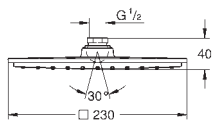

G-27479000
4005176883309

Rainshower headshower square

Rain. 230 x 230 mm. metal. ball joint with turning angle $\pm 15^\circ$. connection thread 1/2". GROHE DreamSpray perfect spray pattern. GROHE StarLight chrome finish. SpeedClean anti-lime system. suitable for instantaneous heater.

G-27767000
4005176913150

Power&Soul head shower 4+ sprays, 190 mm, 9.5 l/min

GROHE Rain O². Rain. Bokoma Spray. Jet. Ø 190 mm. ball joint with turning angle $\pm 15^\circ$. connection thread 1/2". GROHE EcoJoy 9.5 l/min flow limiter. GROHE DreamSpray perfect spray pattern. GROHE One-click showering spray selection via push of a button. GROHE StarLight chrome finish. SpeedClean anti-lime system. suitable for instantaneous heater. max. flow rate 2.5 gpm (9.5 l/min). min. recommended pressure 1.0 bar.

G-27765000
4005176913129

Power & Soul Cosmopolitan 190 Shower head multi-spray

GROHE Rain O², Rain, Bokoma Spray, Jet. Ø 190 mm. GROHE EcoJoy 9.5 l/min flow limiter. GROHE DreamSpray perfect spray pattern. GROHE One-click showering.

Gross weight (kg) with packaging: 1,040

G-27134000
4005176836060

Rainshower Head shower 4 sprays

Rain. Jet. Pure. Champagne spray. Ø160 mm. ball joint with turning angle $\pm 15^\circ$. connection thread 1/2". GROHE DreamSpray perfect spray pattern. GROHE StarLight chrome finish. SpeedClean anti-lime system. suitable for instantaneous heater. min recommended pressure 0.5 bar. The head shower is suitable for minimum flow rate of 7.5 l/min and a maximum of 25 l/min (DIN EN 1112). Minimum pressure > 1 bar. maximum 5 bar (DIN EN 1112). recommended for use with Rainshower shower arms.

Gross weight (kg) with packaging: 0.778