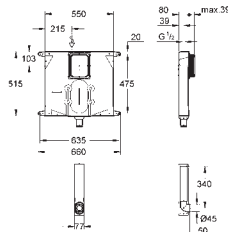

Gross weight (kg) with packaging: 3,475

G-42315000
4005176835643

Valve seat for GD 2 cistern

Valve seat for GD2. Plastic construction. Original spare part. Durable. Robust.

Gross weight (kg) with packaging: 0,044