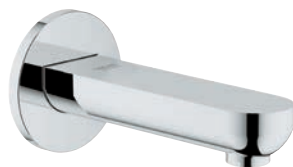

G-13255000
4005176876806