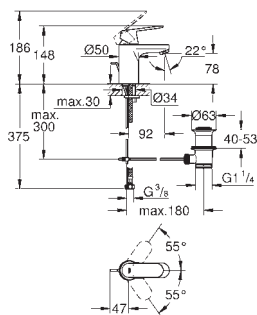

G-32825000
4005176874611

Eurosmart Cosmopolitan small basin mixer with pop-up waste

Single hole installation. Metal lever. GROHE SilkMove 35 mm ceramic cartridge. Adjustable flow rate limiter. GROHE StarLight chrome finish. GROHE QuickFix installation system with centering support. Mousseur. Pop-up waste set 1 1/4". Flexible connection hoses. Min. Recommended pressure 1.0 Bar. Optional temperature limiter ref. No. 46 375. Noise classification i in accordance with din 4109.