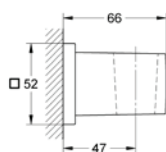

G-27693000
4005176907043