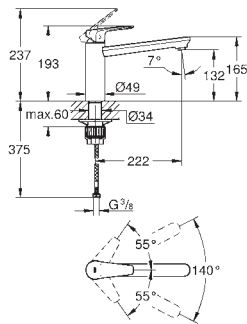

G-31693000
4005176530371

BauEdge sink mixer medium spout,

Integrated stop valve. Medium spout. Single hole installation. GROHE StarLight chrome finish. GROHE Longlife 35 mm ceramic cartridge. GROHE Zero isolated inner water ways - lead and nickel free. swivel tubular spout. swivel area 140°. mousseur with coin slot for tool free replacement. flexible connection hoses. GROHE QuickFix Plus ultra fast and simple installation - no tools needed. Min. recommended pressure 1.0 bar.

Available from 2020

NEW