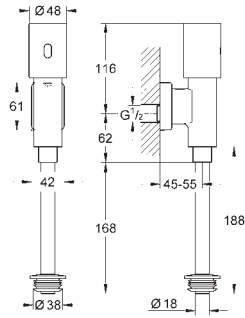

G-37421000
4005176935572

Tectron Rondo Electronic flush valve

With infrared sensor for bi-directional communication for monitoring, configuration and service purpose. 6V lithium-battery, type CR-P2. Battery lifetime: approx. 7 years (150 actuations a day). GROHE StarLight finish. Metal housing. Exposed installation. Flow pressure min 0.5 bar. Operating pressure max 10 bar. With integrated stop valve. Flush pipe with rubber connector. Multistage battery status display. 7 pre-set programs: auto flush; cleaning mode; pre-flush on/off. Additional functions and precise settings by remote control 36 407. Adjustable flow time by hand or remote. CE approved.

Gross weight (kg) with packaging: 1,240