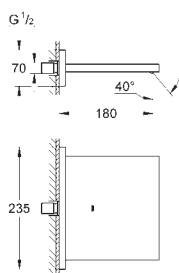

G-13317000
4005176912603