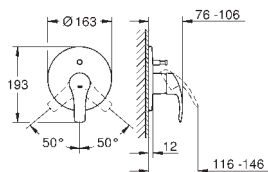

G-19450002
4005176862229