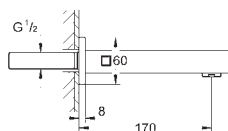

13303000
4005176906350

Eurocube bath spout

Wall mounted. GROHE StarLight chrome finish. Mousseur. Male thread 1/2". Projection 170 mm. Min. recommended pressure 1.0 bar.

Gross weight (kg) with packaging: 1,255

G-23138000
4005176901133