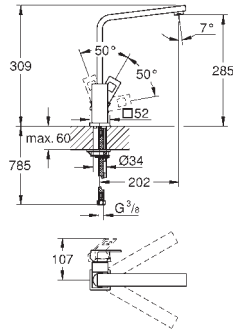

Gross weight (kg) with packaging: 5,485

G-31255000
4005176901416

Eurocube sink mixer L-spout

High spout. Monobloc installation. GROHE StarLight finish. 28 mm ceramic cartridge with GROHE Silkmove. Mousseur. Swivel cast spout. Swivel area 360°. Flexible connection hoses. Rapid installation system.