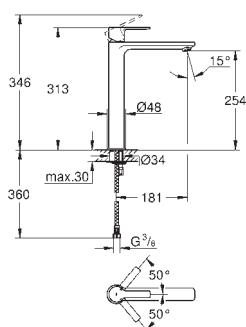

G-23405001
4005176409134

Lineare raised basin mixer

Monobloc installation. Metal lever. For free-standing basins. 28 mm ceramic cartridge with GROHE SilkMove. With temperature limiter. GROHE StarLight chrome finish. GROHE EcoJoy SpeedClean mousseur 5.7 l/min. GROHE QuickFix Plus rapid installation system. Smooth body. Flexible connection hoses.

Gross weight (kg) with packaging: 2,210