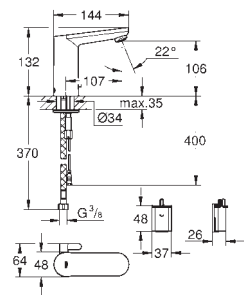

G-36327001
4005176305771

Eurosmart Cosmopolitan E Infra-red electronic basin mixer with mixing device

With infrared sensor for bi-directional communication for monitoring, configuration and servicing. 6 V lithium battery. type CR-P2. battery lifetime: approx. 7 years (150 actuations a day). GROHE StarLight finish. GROHE EcoJoy mousseur 5.7 l/min. flexible connection hoses. non-return valve. dirt strainers. with integrated solenoid valve. external battery. rapid installation system. multistage battery status display. 7 pre-set programs: auto flush, thermal disinfection, cleaning mode. additional functions and precise settings by remote control 36 407. CE approved. noise classification I in accordance with DIN 4109. type of protection faucet IP 59K. min. recommended pressure 1.0 bar.

Gross weight (kg) with packaging: 1.590