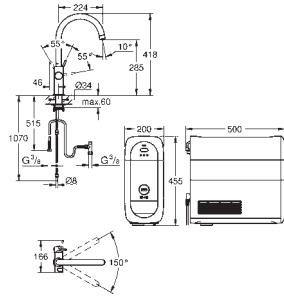

NEW

G-31455001
4005176454134

GROHE Blue Home Chilled & Sparkling C-spout Starter kit, chrome

Consisting of: GROHE Blue Home single-lever sink mixer with filter function. single hole installation. C-spout. push buttons for 3 types of filtered and chilled table water. still. medium. sparkling. GROHE StarLight finish. GROHE SilkMove 28 mm ceramic cartridge. swivel tubular spout. swivel area 150°. separate inner water ways for filtered and non-filtered water. flexible connection hoses. GROHE Blue Home cooler. delivers 3 liters of chilled water per hour. 180 Watt cooling unit. 230 V. 50 Hz. type of protection IP 21. CE approved. requires ventilation holes in the bottom of the kitchen cabinet. software set-up and monitoring of filter and CO2 capacity possible via GROHE Ondus app. with Bluetooth 4.0* and Wi-Fi interface for wireless data communication. for Apple** and Android devices. Bluetooth range (max. 10 m) varies depending on used materials and walls between transmitter and receiver. adjustable for GROHE Blue filter S-Size. GROHE Blue activated carbon filter and GROHE Blue magnesium+ filter. GROHE Blue filter S-Size and filter head with flexible water hardness adjustment. for regions with water hardness of more than 9° dKH. for regions with water hardness below 9° dKH please order activated carbon filter 40 547 001. GROHE Blue 425 g CO2 bottle. System requirements Apple. iPhone with iOS 9.0 or higher or Android smart phone with Android 4.3 or higher. Mobile devices and GROHE Ondus App*** are not included in delivery and have to be ordered separately via an authorised Apple store/store/iTunes or Google Play store. * The Bluetooth word mark and logos are registered trademarks owned by Bluetooth SIG. Inc. and any use of such marks by Grohe AG is under license. Other trademarks and trade names are those of their respective owners. ** Apple. the Apple logo. iPod. iPod Touch. iPhone and iTunes are trademarks of Apple Inc. registered in the U.S. and other countries. Apple is not responsible for the function of this device or its compliance with safety and regulatory standards. *** Available for free via iTunes app or Google Play store. This product includes an article which is declared as a hazardous substance. Find more information in the safety data sheet. You can download the safety data at: www.grohe.com/safety-data-sheets/.

G-40849000
4005176406089

GROHE Blue 425 g CO2 bottle, empty

Refillable CO2 425 g bottle
volume 1 bottle: 425 g, for up to 60 l of sparkling water
(can also be procured from Lixil Africa after Sales Service in full)

Gross weight (kg) with packaging: 0.85

Kitchen
Mixers