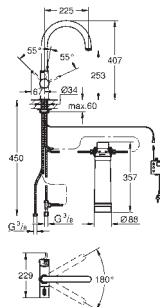

G-31328001
4005176989971