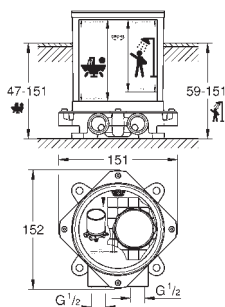

G-29086000
4005176935497

Rough-in set for free standing bath mixers

For floor mounted tub spouts and mixers. Without finishing trim set. Installation plate with 360° horizontal and 3° vertical adjustment. Installation depth 47-151 mm. Depth compensation 104 mm. Two 1/2" female connections (hot/cold supplies). Flushing plug.

Gross weight (kg) with packaging: 1,875

Concealed Fittings & Valves