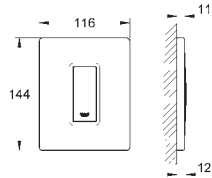

G-38784000
4005176855535