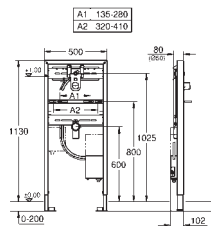

For wall mounted fittings. Suitable for trim sets EuroPlus E 36 042 SD0, Essence E 36 447 000 and EuroCube E 36 442 000. 1.13 m finished installation height. For on-the-wall installations or studded walls.

Includes: wash basin fixing bolts with fixing device for ceramic (variable distance of fixing bolts); HT-outlet bend Ø 50 mm; seal Ø 32 mm; pre-mounted roughing-in set with protecting block; fire-proof pipe for laying electronic cables; installation box with water group, stop valve and flush elbow; connection with noise protected fitting holder 1/2"; connecting box for mains supply 230 V. CE approved. For installation with pre-mixed or cold water. For on-the-wall installation please order wall brackets 38 558 00M (sold separately).

Gross weight (kg) with packaging: 12,920