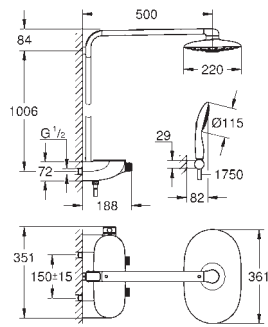

G-26250000
4005176316999

Rainshower Smartcontrol 300 shower system

Consisting of: horizontal 500 mm shower arm. Exposed smartcontrol thermostat. Allows change between: head shower rainshower duo 360. Spray plate chrome. Grohe purerain spray and triomassage. Power&soul 115 hand shower. Spray plate white (27 671 LS0). Hand shower wall holder (27 055). Silverflex shower hose 1750 mm (28 388). Minimum flow rate 10 l/min. Grohe dreamspray perfect spray pattern. Grohe starlight chrome finish. Grohe cooltouch no risk of scalding. Grohe turbostat compact cartridge with wax thermoelement. Grohe ecojoy technology for less water and perfect flow. Grohe safestop safety button at 38°C. Grohe safestop plus optional temperature limiter at 43°C included. Grohe smartcontrol push for on-off. Turn for volume adjustment from ecojoy to full flow. Grohe easyreach shower tray. Speedclean anti-lime system. Inner waterguide for a longer life. Suitable for instantaneous heaters from 18 kw/h. Twistfree to prevent hose from twisting.

Gross weight (kg) with packaging: 10.840