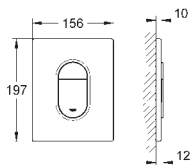

G-38844000
4005176874963