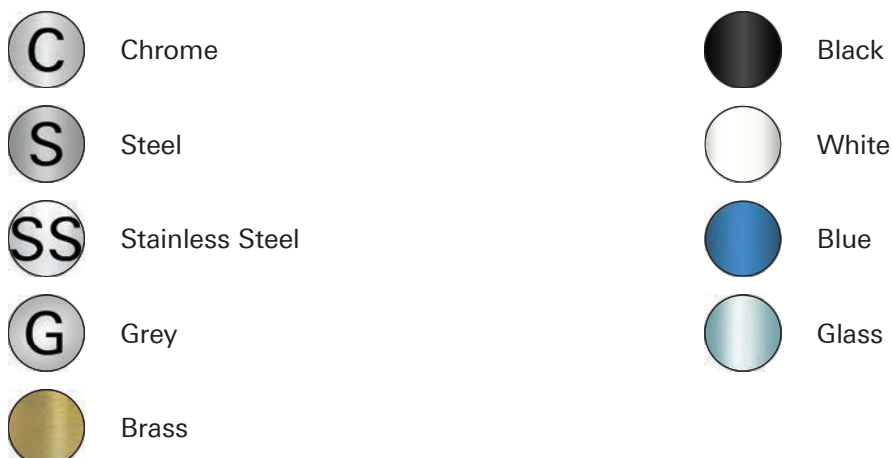

Product Finishes:

The majority of our GROHE showroom products are finished with the GROHE StarLight® chrome plating. GROHE faucets are guaranteed to look as beautiful decades on as they did the day you first fell in love with them. The success lies in our long-lasting surface quality: GROHE StarLight® Technology.

The below icons indicate the colour of the corresponding product in the catalogue section of this book.