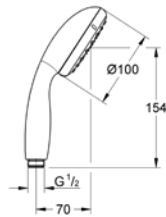

G-27940000
4005176929083