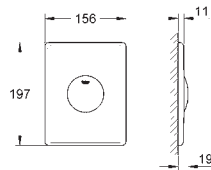

G-37547000
4005176189425