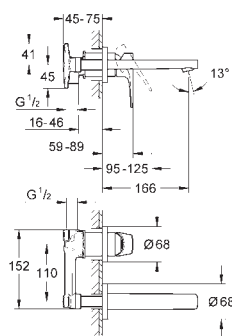

G-20287000
4005176892424

BauFlow basin mixer wall mounted

Wall mounted. Consisting of: set for final installation, concealed body. Metal lever. GROHE longlife 35 mm ceramic cartridge. GROHE StarLight chrome finish. Mousseur. Center distance 110 mm. Projection 166 mm.

Gross weight (kg) with packaging: 2.355