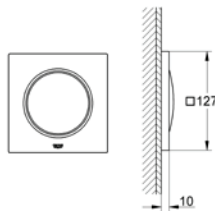

G-36359000
4005176918414