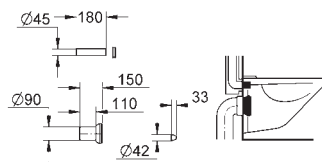

G-37311K00
4005176160851

WC inlet and outlet connecting set

For wall hung WC. connecting pipe Ø 45 mm. waste sleeve Ø 90 mm.
 150 mm long. cover for WC fixing bolts.

Gross weight (kg) with packaging: 0.320