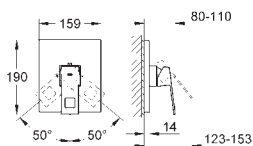

G-19898000
4005176901300