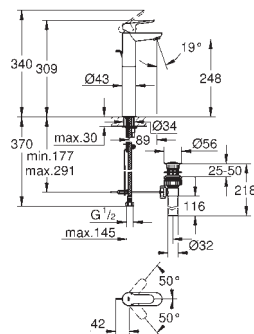

G-32860000
4005176876325

BauEdge raised basin mixer

For free-standing basins. Metal lever. GROHE longlife 28 mm ceramic cartridge. GROHE StarLight chrome finish. Mousseur. Pop-up waste set 1". Flexible connection hoses. Rapid installation system.