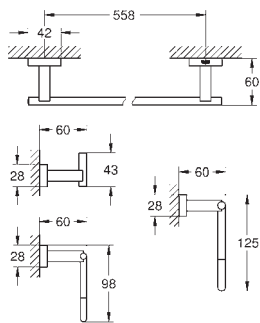

G-40778001
4005176328657

Essentials Cube master bathroom accessories set 4-in-1

Material: metal. Consisting of: robe hook (40 511 001), towel ring (40 510 001), toilet paper holder (40 507 001), towel rail 558 mm (40 509 001). Concealed fastening. GROHE StarLight chrome finish.

Gross weight (kg) with packaging: 2,190