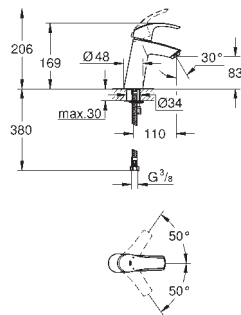

Gross weight (kg) with packaging: 1,326

G-33265002
4005176861543

Eurosmart small basin mixer with pop-up waste

Single hole installation. Metal lever. GROHE SilkMove 35 mm ceramic cartridge. Adjustable flow rate limiter. With temperature limiter. GROHE StarLight chrome finish. GROHE EcoJoy mousseur 5.7 l/min. GROHE QuickFix rapid installation system. Pop-up waste set 1 1/4". Flexible connection hoses.