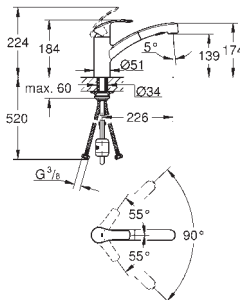

G-30305000
4005176343285

Eurosmart sink mixer long spout with pull-out spray

Low spout. Monobloc installation. GROHE StarLight chrome finish. GROHE SilkMove 35 mm ceramic cartridge. Flow strainer. With integrated temperature limiter. Pull-out dual spray control - switches between regular flow and spray. Diverter: laminar spray/SpeedClean shower jet. Automatic return to laminar spray. Adjustable flow rate limiter. Swivel cast spout. 88° swivel radius. Separate inner water ways – lead and nickel free. Flexible connection hoses. Rapid installation system. Protected against backflow.

Gross weight (kg) with packaging: 2,315