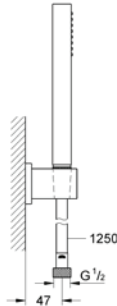

G-27698000
4005176907098

Euphoria cube Handshower

Normal spray. Grohe dreamspray perfect spray pattern. Grohe starlight chrome finish. Speedclean anti-lime system. Inner waterguide for a longer life. Universal mounting system. Fitting all standard shower hoses. Suitable for instantaneous heater.

Gross weight (kg) with packaging: 0.115

G-27702000
4005176907135

Euphoria Cube Handshower set 1 spray

Hand shower (27 698 000), wall shower holder (27 693 000), Silverflex shower hose 1250 mm (28 362). GROHE DreamSpray perfect spray pattern. GROHE StarLight chrome finish. SpeedClean anti-limescale system. Inner WaterGuide for a longer life. Twistfree preventing the hose from twisting.

Gross weight (kg) with packaging: 0,540

G-27367000
4005176875939

Euphoria Cosmopolitan Handshower 1 spray

Normal spray. GROHE StarLight chrome finish. SpeedClean anti-limescale system. Inner WaterGuide for a longer life. Universal Mounting System. Fits all standard shower hoses.

Gross weight (kg) with packaging: 0,155

G-28419002
4005176444128

Tempesta 100 Handshower 3 sprays

GROHE Rain O2, Rain, Massage. GROHE EcoJoy 9.5 l/min flow limiter. GROHE DreamSpray perfect spray pattern. GROHE StarLight chrome finish. SpeedClean anti-limescale system. Inner WaterGuide for a longer life. ShockProof silicone ring prevents damage caused by a shower falling.

Gross weight (kg) with packaging: 0,280

G-26164001
4005176451867

Tempesta 100 Handshower set 2 sprays