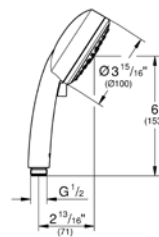

Tempesta 100 Shower rail set 2 sprays

Consisting of hand shower (27 597), shower rail 600 mm (27 523) & Relaxaflex hose 1750 mm 1/2" x 1/2" (28 154). GROHE DreamSpray perfect spray pattern. GROHE StarLight chrome finish. SpeedClean anti-limescale system. Inner WaterGuide for a longer life. ShockProof silicone ring prevents damage caused by a shower falling. Min. recommended pressure 1 bar.

Gross weight (kg) with packaging: 1,125