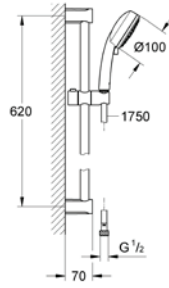

G-27579002
4005176451492