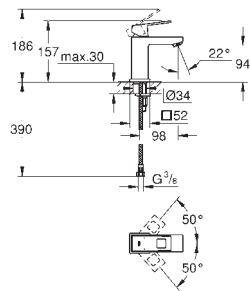

G-23132000
4005176900990

Eurocube small basin mixer

Single hole installation. Metal lever. GROHE SilkMove 28 mm ceramic cartridge. Temperature limiter. GROHE StarLight chrome finish. GROHE QuickFix Plus installation system. Mousseur. Smooth body. Flexible connection hoses.

Gross weight (kg) with packaging: 1,590