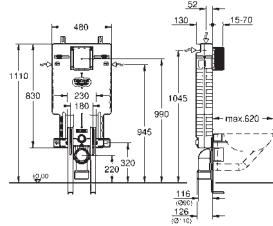

G-38642001
4005176865404

Uniset element for WC EPS with supporting feet

With flushing cistern GD 2. sound-insulating EPS module for masonry-in. 830 x 470 x 130 mm. rail adaptors for modular fixing. wall rail with fixing accessories for single installation. 2 WC fixing bolts. distance of fixing bolts 180/230 mm. fixing device for ceramic. outlet bend Ø 90 mm. depth adjustable. reducer Ø 90/110 mm. flushing cistern GD 2. 6 - 9 l. containing following features: inlet and outlet connecting set. adjustment ex factory 6 l and 3 l. pneumatic discharge valve offering 3 modes of operation: dual flush or start/stop or single flush. water supply from left/right/back or top. low noise (group I acc. to German Noise Specification). insulated against condensation. 1/2" water supply connection including integrated angle valve and push fit flexible hose union. no tools required for the installation of the inspection shaft including protection during construction phase. preparation for shower toilets with additional accessory 40 899 000 (sold separately). for mounting of small flush plates please order revision shaft 40 911 000 (sold separately).

Gross weight (kg) with packaging: 8.800