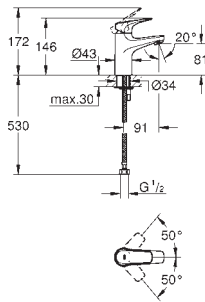

G-32851000
4005176876172

BauFlow basin mixer

Single hole installation. Metal lever. GROHE Longlife 28 mm ceramic cartridge. GROHE StarLight chrome finish. Mousseur. Smooth body. Flexible connection hoses. Rapid installation system

Gross weight (kg) with packaging: 1,150