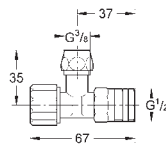

G-43821000
4005176159633