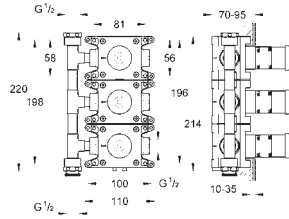

G-35031000
4005176908330

Rapido C rough-in set for triple volume

For grid installation of Grotherm Custom Shower system. Built-in box with removable protection cover. Waterproof membrane base for wall sealing. For masonry and drywall installation. Fixing points for front and back wall. Body of DR brass. Pre-assembled ceramic head part 3/4". 3 inlets and 3 outlets. Connection threads 1/2". Installation depth 70 - 95 mm.

Gross weight (kg) with packaging: 2,550