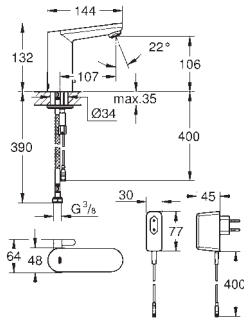

G-36325001
4005176305764

Eurosmart Cosmopolitan E Infra-red electronic basin mixer with mixing device

With infrared sensor for bi-directional communication for monitoring, configuration and servicing. with plug transformer 100-230 V AC. 50-60 Hz. 6 V DC. GROHE StarLight finish. GROHE EcoJoy mousseur 5.7 l/min. flexible connection hoses. non-return valve. dirt strainers. with integrated solenoid valve. rapid installation system. 7 pre-set programs: auto flush, thermal disinfection, cleaning mode. additional functions and precise settings by remote control 36 407. CE approved. noise classification I in accordance with DIN 4109. type of protection faucet IP 59K. min. recommended pressure 1.0 bar.

Gross weight (kg) with packaging: 1.635