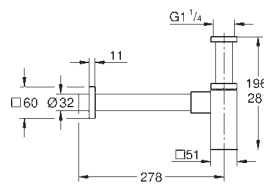

G-40564000
4005176912740