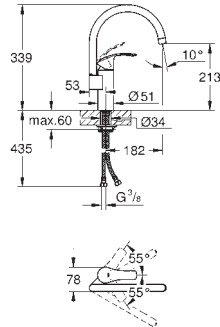

G-33202002
4005176861956

Eurosmart sink mixer C spout

Tall spout. Monobloc installation. Smooth 35 mm ceramic cartridge for easy and precise operation (GROHE SilkMove®). Adjustable swivel range: 0°, 150°, 360°. Integrated temperature limiter. Adjustable flow rate limiter. Tubular swivel spout. Spout with aerator for a well-formed water jet. Flexible connection hoses. Fast, easy and hassle-free installation (GROHE QuickFix®). Minimum recommended pressure 1.0 bar. Durable chrome surface, easy to clean (GROHE StarLight®).

Gross weight (kg) with packaging: 1,705