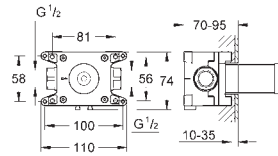

G-35034000
4005176915697