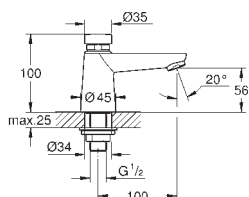

G-36265000
4005176893131