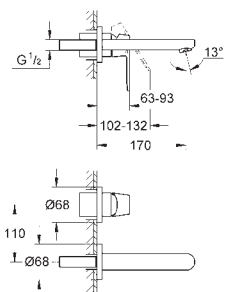

G-19381000
4005176874673

Eurosmart Cosmopolitan wall mounted basin mixer

Wall mounted trim set for final installation with 32 635 000. Without concealed body. Metal escutcheon. Metal lever. GROHE StarLight chrome finish. GROHE AquaGuide adjustable mousseur. centre distance 110 mm. Projection 170 mm.

Gross weight (kg) with packaging: 1,265