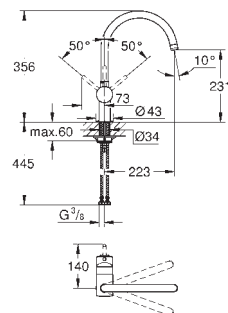

Gross weight (kg) with packaging: 2,490

G-32918000
4005176230967

Minta sink mixer, C-spout pull-down spray head

C-spout. single hole installation. GROHE StarLight finish. GROHE SilkMove 46 mm ceramic cartridge. GROHE EasyDock guarantees easy retraction and smooth docking back to the starting position. pull-out mousseur. adjustable flow rate limiter. swivel tubular spout. swivel area 360°. integrated non-return valves. protected against backflow. flexible connection hoses. rapid installation system. optional temperature limiter ref. no. 46 308. min. recommended pressure 1.0 bar.