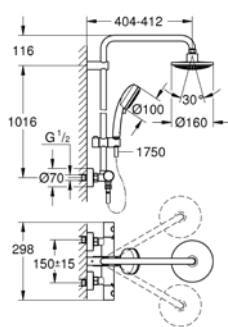

G-27922000
4005176923364

Tempesta Cosmopolitan 160 shower system

Consisting of: horizontal swivable 390 mm projection shower arm, exposed thermostatic shower with Aquadimmer function. Allows change between head shower & hand shower. Head shower 1 spray (28 232 000) (Rain spray). With ball joint. Rotation angle $\pm 15^\circ$. Hand shower Tempesta Cosmopolitan 100 (27 571 001) with 2 spray patterns: Rain & Jet. Adjustable height via gliding element. Silverflex shower hose 1750 mm (28 388 000). GROHE TurboStat compact cartridge with wax thermoelement. GROHE SafeStop safety button at 38°C (calibration required). GROHE SafeStop Plus optional temperature limiter at 43°C included. GROHE DreamSpray perfect spray pattern. GROHE StarLight chrome finish. SpeedClean anti-limescale system. Inner WaterGuide for a longer life. Twistfree preventing the hose from twisting. Optional upgrade: GROHE EasyReach tray (26 362).

Gross weight (kg) with packaging: 5,500