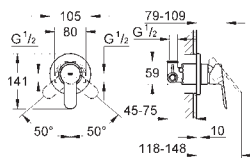

G-29040000
4005176881497