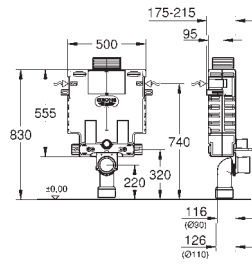

G-38415001
4005176866173

Uniset element for WC EPS 820 mm

With flushing cistern 6 - 9 l, front or top actuation. Sound-insulating EPS module for masonry-in. Rail adapters for modular fixing. For single or rail installation. Wall rail with fixing accessories for single installation. 2 WC fixing bolts (distance of fixing bolts 180/230 mm). Fixing device for ceramic. Outlet bend Ø 90 mm (depth adjustable). Inlet and outlet connecting set.

Flushing cistern 6 - 9 l containing the following features: pneumatic discharge valve offering 3 modes of operation: dual flush, start/stop or single flush; water supply from left/right or top; low noise (group I acc. to German Noise Specification); insulated against condensation; 1/2" water supply connection; angle valve 1/2"; inspection shaft incl. protection during construction phase.

Preparation for shower toilets with additional accessory 40 899 000 (sold separately). For mounting of small flush plates please order revision shaft 40 950 000 (sold separately).

Gross weight (kg) with packaging: 8,140