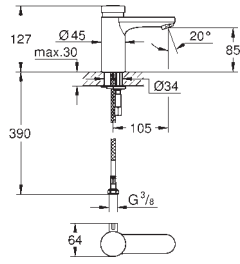

G-36317000
4005176896514

Eurosmart Cosmopolitan T self-closing basin mixer with mixing device

GROHE StarLight chrome finish. GROHE EcoJoy 5.7 l/min flow limiter. 3 adjustable flow times: short - medium - long (factory setting: short). approx. 7, 15, 30 sec (pressure dependent). pressure range 0.5 to 6 bar. 2 flexible hoses. non-return valve. dirt strainers. min. recommended pressure 1.0 bar.

Gross weight (kg) with packaging: 1.410