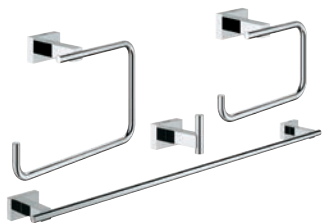

Gross weight (kg) with packaging: 0.495

G-40689001
4005176326363

Essentials toilet paper holder without cover

Material: metal. Without cover. Concealed fastening. Grohe starlight chrome finish. Suitable for screwing (including screws and dowels) or gluing (glue 40 915 000 sold separately).

Gross weight (kg) with packaging: 0.390

G-40366001
4005176326264

Essentials towel rail 600

Material: metal. 654 Mm (drilling length 600 mm). Concealed fastening. Grohe starlight chrome finish. Suitable for screwing (including screws and dowels) or gluing (glue 40 915 000 sold separately).

Gross weight (kg) with packaging: 0.685

ESSENTIALS CUBE

G-40778001
4005176328657

Essentials Cube master bathroom accessories set 4-in-1

Material: metal. Consisting of: robe hook (40 511 001), towel ring (40 510 001), toilet paper holder (40 507 001), towel rail 558 mm (40 509 001). Concealed fastening. GROHE StarLight chrome finish.