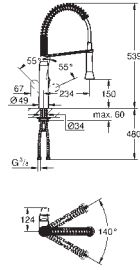

G-31379DC0
4005176938092