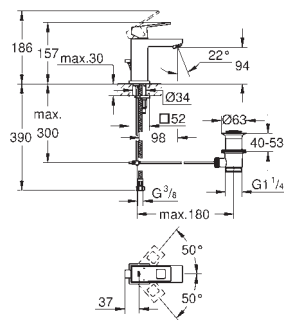

G-23127000
4005176900341

Eurocube small basin mixer with pop-up waste

Eurocube. Single-lever basin mixer 1/2". S-size. GROHE StarLight chrome finish.