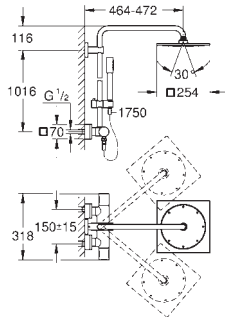

G-27469000
4005176882593

Rainshower F-series 10'' shower system with thermostat

Consisting of: horizontal swivable 450 mm shower arm, exposed thermostat with aquadimmer function. Allows change between: head shower rainshower f-series 254 (27 285 000). With ball joint. Rotation angle $\pm 20^\circ$. Hand shower sena (28 341 000). Adjustable in height with gliding element (12 140 000). Metal shower hose 1750 mm. Grohe ecojoy 9.5 L/min flow limiter. Grohe turbostat. Grohe safestop safety button at 38°C. Grohe safestop plus optional temperature limiter at 43°C included. Grohe cooltouch. Grohe dreamspray perfect flow. Grohe starlight chrome finish. Speedclean anti-lime system. Inner waterguide for a longer life. Suitable for instantaneous heaters from 18 kw/h. Minimum flow rate 7 l/min.