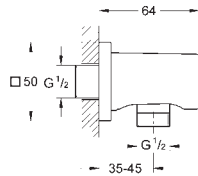

G-27076000
4005176833106