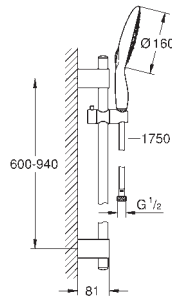

G-27750000
4005176912962

Power&soul shower rail set 4+ sprays 160cm

Consisting of: hand shower power&soul 160 (27 675 000). Shower rail. 900 Mm (27 785). With wall holders made of metal. Silverflex shower hose 1750 mm (28 388). Grohe ecojoy 9.5 L/min flow limiter. Grohe dreamspray perfect spray pattern. Grohe starlight chrome finish. Grohe quickfix plus adjustable distance between brackets for adaption to existing drilling holes. Speedclean anti-lime system. Inner waterguide for a longer life. Twistfree to prevent hose from twisting. Suitable for instantaneous heater. Min. Recommended pressure 1.0 Bar.