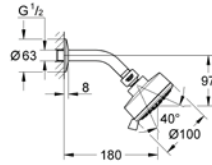

G-2609001
4005176443992