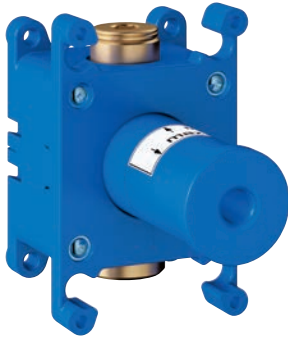

G-35034000
4005176915697

Grotherm F rough-in set for wall shower union

For grid installation of Grotherm Custom Shower system. Built-in box with removable protection cover. Waterproof membrane base for wall sealing. Flushing plug. For masonry and drywall installation. Fixing points for front and back wall. Body of DR brass. 1/2" connections. Installation depth 70 - 95 mm.

Gross weight (kg) with packaging: 0,785