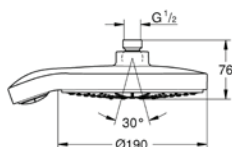

G-27479000
4005176883309

Rainshower headshower square

Rain. 230 x 230 mm. metal. ball joint with turning angle $\pm 15^\circ$. connection thread 1/2". GROHE DreamSpray perfect spray pattern. GROHE StarLight chrome finish. SpeedClean anti-lime system. suitable for instantaneous heater.

G-27767000
4005176913150

Power&Soul head shower 4+ sprays, 190 mm, 9.5 l/min

GROHE Rain O². Rain. Bokoma Spray. Jet. Ø 190 mm. ball joint with turning angle $\pm 15^\circ$. connection thread 1/2". GROHE EcoJoy 9.5 l/min flow limiter. GROHE DreamSpray perfect spray pattern. GROHE One-click showering spray selection via push of a button. GROHE StarLight chrome finish. SpeedClean anti-lime system. suitable for instantaneous heater. max. flow rate 2.5 gpm (9.5 l/min). min. recommended pressure 1.0 bar.

G-27765000
4005176913129

Power & Soul Cosmopolitan 190 Shower head multi-spray

GROHE Rain O², Rain, Bokoma Spray, Jet. Ø 190 mm. GROHE EcoJoy 9.5 l/min flow limiter. GROHE DreamSpray perfect spray pattern. GROHE One-click showering.

Gross weight (kg) with packaging: 1,040

G-27134000
4005176836060

Rainshower Head shower 4 sprays

Rain. Jet. Pure. Champagne spray. Ø160 mm. ball joint with turning angle $\pm 15^\circ$. connection thread 1/2". GROHE DreamSpray perfect spray pattern. GROHE StarLight chrome finish. SpeedClean anti-lime system. suitable for instantaneous heater. min recommended pressure 0.5 bar. The head shower is suitable for minimum flow rate of 7.5 l/min and a maximum of 25 l/min (DIN EN 1112). Minimum pressure > 1 bar. maximum 5 bar (DIN EN 1112). recommended for use with Rainshower shower arms.

Gross weight (kg) with packaging: 0.778