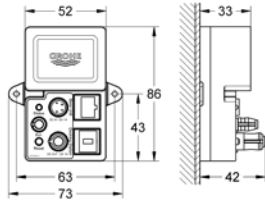

G-36371000
4005176928970

F-Digital Deluxe Bluetooth unit

With integrated electronic for wireless data communication. Combinable with existing 36 365 000 docking station. Wall mounted. 86 x 73 x 42 mm. Features: reset switch; status indicator (LED); stand alone/maximum configuration; one-to-one connection; with safety cut-off mechanism (1 user); safety shutdown in case of connection loss; connection cable set for data communication and power supply (5 m each). CE approved. Bluetooth transmitter power supply: 12 V. Bluetooth transmitter frequency: 2.4 GHz. Bluetooth range (max. 10 m) varies depending on materials used and walls between transmitter and receiver. Requires Base Unit Box 2.0 (36 397 000) or Base Unit Box 4.0 (26 374 000) – to be ordered separately. Bluetooth-enabled device (Bluetooth V2.1 or higher) necessary.

System requirements for Android: operating system: as of release 2.3.3; pixel density: 160 dpi minimum; display resolution: 320 x 470 pixels per inch.

System requirements for Apple: iPod touch 4/5, iPhone 4/5, iPad/ iPad mini**; Apple operating system: as of release iOS 6.0 and above. Mobile devices and GROHE SPA F-digital deluxe App*** are not included in delivery and have to be ordered separately via an authorised Apple store/store/iTunes or Google Play store. * The Bluetooth word mark and logos are registered trademarks owned by Bluetooth SIG, Inc. and any use of such marks by Grohe AG is under license. Other trademarks and trade names are those of their respective owners. ** Apple, the Apple logo, iPod, iPod Touch, iPhone and iTunes are trademarks of Apple Inc., registered in the U.S. and other countries. Apple is not responsible for the function of this device or its compliance with safety and regulatory standards. Available for free via iTunes app or Google Play store.

Gross weight (kg) with packaging: 0,690