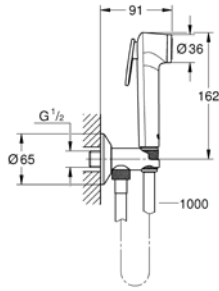

G-26358000
4005176333941

Tempesta-F Trigger spray set with angle valve 1 spray

Consisting of: hand shower with trigger control (27 512 001) & valve with integrated shower holder (26 333 000). GROHE StarLight chrome finish. SpeedClean anti-limescale system. Inner WaterGuide for a longer life. Twistfree preventing the hose from twisting. Min. recommended pressure 1 bar. Please refer to local norms regarding installation.

Gross weight (kg) with packaging: 0,735