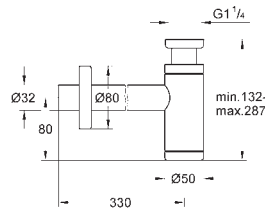

Gross weight (kg) with packaging: 0.230

G-28920000
4005176603914

Bottle Trap

For basins. with fixed dip tube. wall connection. sliding escutcheon. GROHE StarLight chrome finish.

Gross weight (kg) with packaging: 0.485