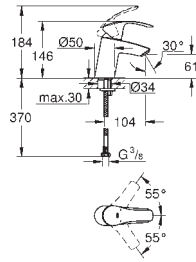

G-32467002
4005176862069