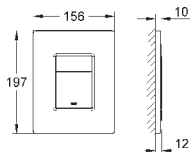

G-38732000
4005176836114