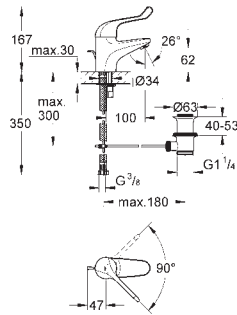

Gross weight (kg) with packaging: 1,585

G-32788000
4005176871887

Euroeco Special single-lever safety mixer with pop-up waste

Single hole installation. Pop-up waste set 1 1/4". GROHE StarLight chrome finish. GROHE EcoJoy technology for less water and perfect flow. Ceramic cartridge. Adjustable flow rate limiter. Adjustable temperature limiter. Adjustable minimum flow rate 6 l/min. Laminar flow straightener 9 l/min. Metal lever. Lever length 120 mm. Rapid installation system. Flexible connection hoses.