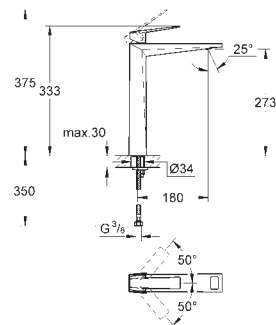

G-23114000
4005176898792

Allure Brilliant raised basin mixer

Single hole installation. for free-standing basins. GROHE SilkMove 28 mm ceramic cartridge. temperature limiter. GROHE StarLight chrome finish. GROHE EcoJoy 5.0 l/min flow limiter. GROHE QuickFix installation system. spout with integrated mousseur. smooth body. flexible connection hoses. min. recommended pressure 1.0 bar

Gross weight (kg) with packaging: 3.235