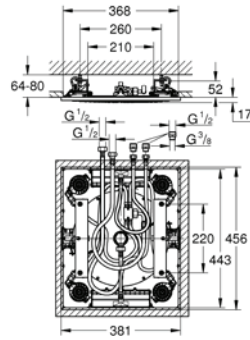

G-27939001
4005176927287

Rainshower F-Series 380 Shower head 3 sprays

Rain, Bokoma Spray, Waterfall and combinations. 381 mm (width) x 17 mm (height) x 456 mm (depth). Metal. GROHE DreamSpray perfect spray pattern. GROHE StarLight chrome finish. GROHE XL Waterfall extra wide waterfall spray. SpeedClean anti-limescale system. Flow of single spray at 3 bar: 1 x Rain spray 300 mm: ca. 20 l/min; 2 x XL Waterfall: 1 Waterfall: 20 l, 2 Waterfall: 32 l/min; 4 x Bokoma Spray with adjustment angle 20°: 20 l/min. Head shower has to be controlled by 4 outlets.

Gross weight (kg) with packaging: 10,585

G-29069000
4005176918384

Rainshower F-Series Cables 5 m X 2

For ceiling shower with light (27 865 000). Consisting of: 2 cable extensions (5 m each).

Gross weight (kg) with packaging: 0,550