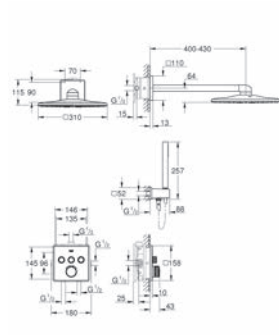

NEW

G-34706000
4005176413797

Grotherm SmartControl Perfect shower set with Rainshower SmartActive 310 Cube, two head shower sprays

Grotherm SmartControl. Perfect shower set with Rainshower SmartActive 310 Cube.
Consisting of: Concealed thermostat with 3 valves, Grotherm SmartControl set for final installation (29 126 000), GROHE Rapido SmartBox 35 600 000, Rainshower SmartActive 310 Cube head shower set (26 479) including head shower with 2 sprays, horizontal shower arm 400 mm and head shower rough-in (26 483 000), hand shower Euphoria Cube Stick (27 698 000), Euphoria Cube wall union with integrated shower holder (26 370 000), Silverflex shower hose 1.500 mm (28 364).

Available from 2020