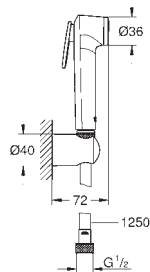

G-27513001
4005176333842