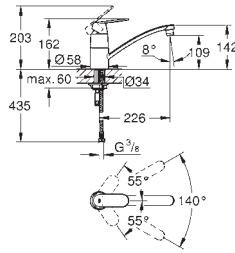

G-32842000
4005176874833

Eurosmart Cosmopolitan sink mixer low spout

Low spout. Monobloc installation. GROHE StarLight finish. GROHE Silkmove 35 mm ceramic cartridge. Mousseur. Adjustable flow rate limiter. Swivel tubular spout. Swivel area 140°. Flexible connection hoses. Rapid installation system.

Gross weight (kg) with packaging: 1,435