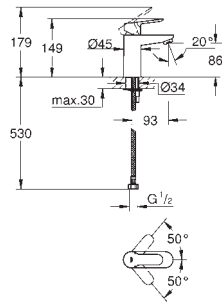

G-32858000
4005176876288

BauEdge basin mixer

Basin mixer 1/2". S-Size. Monobloc installation. Metal lever. GROHE Longlife 28 mm ceramic cartridge. GROHE StarLight chrome finish. Mousseur. Smooth body. Flexible connection hoses. Rapid installation system.

Gross weight (kg) with packaging: 1,301