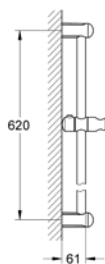

Gross weight (kg) with packaging: 0,675

G-27523000
4005176886522

Tempesta Shower rail 600 mm

With wall brackets, glider and swivel holder. GROHE StarLight chrome finish.

Gross weight (kg) with packaging: 0,560