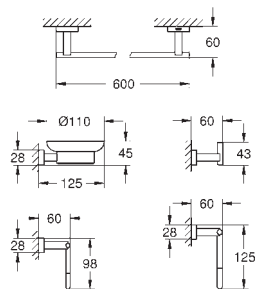

G-40758001
4005176328503

Essentials Cube master bathroom accessories set -in-1

Material: glass / metal. Consisting of: soap dish with holder (40 754 001), towel rail 558 mm (40 509 001), toilet paper holder (40 507 001), robe hook (40 511 001) towel ring (40 510 001). Concealed fastening. GROHE StarLight chrome finish.

Gross weight (kg) with packaging: 2,735