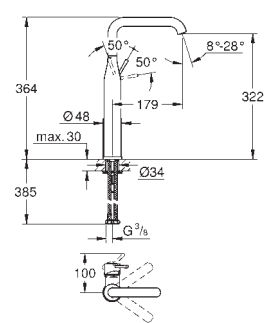

G-32901001
4005176306969

Essence raised basin mixer

Single hole installation. Metal lever. For free-standing basins. GROHE SilkMove 28 mm ceramic cartridge. With temperature limiter. GROHE StarLight chrome finish. GROHE EcoJoy mousseur 5.7 l/Min. GROHE AquaGuide adjustable mousseur. GROHE QuickFix Plus rapid installation system. Swivel spout with mousseur and stop limiter. Smooth body. Flexible connection hoses. Min. recommended pressure 1.0 bar.

Gross weight (kg) with packaging: 2,115