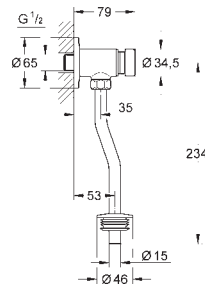

G-37396000
4005176907968

Press urinal flush valve

1/2". Brass. without stop valve. GROHE StarLight chrome finish. with control cap and flush pipe connection. 3 adjustable flow times: short - medium - long (factory setting: short). approx. 7, 15, 30 sec (pressure dependent). with wall escutcheon. flush pipe 200 mm. operating pressure max 5 bar. flow pressure min 1.0 bar.

Gross weight (kg) with packaging: 0.512