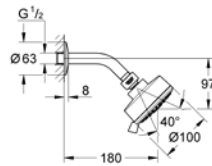

G-2608901
4005176444067