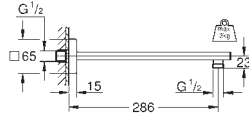

Gross weight (kg) with packaging: 0,340

G-28982000
4005176829987

Rainshower shower arm & round flange set

Connection thread 1/2". GROHE StarLight chrome finish.

Gross weight (kg) with packaging: 1,190

G-27709000
4005176909092