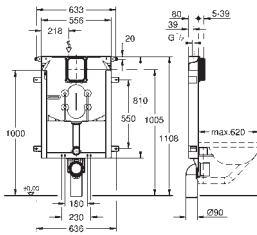

G-38729000
4005176835698

Uniset element for WC with flushing cistern

Pneumatic discharge valve offering 2 modes of operation: dual flush or single flush. PE outlet bend Ø 80 mm. Inlet and outlet connecting set. Steel frame, hot galvanized, with 4 fixing brackets. 2 WC fixing bolts (distance of fixing bolts 180/230 mm). Fixing device for ceramic. Water supply connection from top. Low noise (group I acc. to German Noise Specification). With plaster base coating made of vinyl fleece. With isolation valve 1/2". With push fit flexible hose union. Inspection shaft incl. protection during construction phase. For vertical flush plates only. For mounting of small flush plates please order revision shaft 40 949 000 (sold separately).

Gross weight (kg) with packaging: 8,800