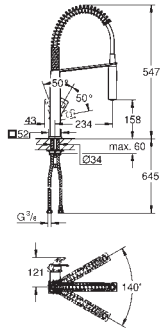

G-31395000
4005176304774