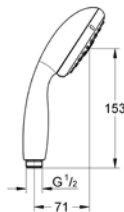

G-27698000
4005176907098

Euphoria cube Handshower

Normal spray. Grohe dreamspray perfect spray pattern. Grohe starlight chrome finish. Speedclean anti-lime system. Inner waterguide for a longer life. Universal mounting system. Fitting all standard shower hoses. Suitable for instantaneous heater.

Gross weight (kg) with packaging: 0.115

G-27702000
4005176907135

Euphoria Cube Handshower set 1 spray

Hand shower (27 698 000), wall shower holder (27 693 000), Silverflex shower hose 1250 mm (28 362). GROHE DreamSpray perfect spray pattern. GROHE StarLight chrome finish. SpeedClean anti-limescale system. Inner WaterGuide for a longer life. Twistfree preventing the hose from twisting.

Gross weight (kg) with packaging: 0,540

G-27367000
4005176875939

Euphoria Cosmopolitan Handshower 1 spray

Normal spray. GROHE StarLight chrome finish. SpeedClean anti-limescale system. Inner WaterGuide for a longer life. Universal Mounting System. Fits all standard shower hoses.

Gross weight (kg) with packaging: 0,155

G-28419002
4005176444128

Tempesta 100 Handshower 3 sprays

GROHE Rain O2, Rain, Massage. GROHE EcoJoy 9.5 l/min flow limiter. GROHE DreamSpray perfect spray pattern. GROHE StarLight chrome finish. SpeedClean anti-limescale system. Inner WaterGuide for a longer life. ShockProof silicone ring prevents damage caused by a shower falling.

Gross weight (kg) with packaging: 0,280

G-26164001
4005176451867

Tempesta 100 Handshower set 2 sprays