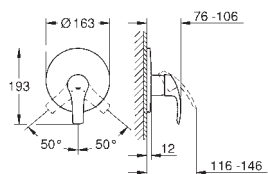

G-19451002
4005176862335