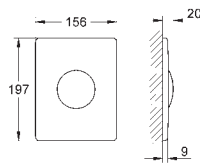

G-38445SD0
4005176282850