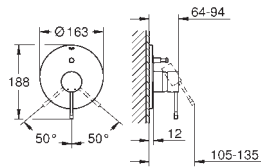

G-19285001
4005176307225