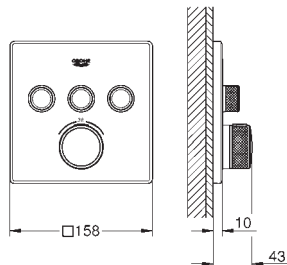

Grotherm SmartControl Thermostat for concealed installation with 3 valves

Set for final installation for GROHE Rapido SmartBox 35 600 000. metal wall escutcheon with GROHE QuickFix (covered escutcheon and shaft sealing, covered fixing), retroactively 6° adjustable. GROHE StarLight chrome finish. GROHE SmartControl push for ON-OFF, turn for volume adjustment from EcoJoy to full flow. exchangeable symbols. GROHE TurboStat compact cartridge with wax thermolement. GROHE SafeStop safety button at 38°C (calibration required). GROHE SafeStop Plus optional temperature limiter at 43°C or 46°C. included built-in non return valve and dirt strainers. Multiple outlets can be run simultaneously without Roughing-in-set.

Flow performance:
outlet A = 23 l/min
outlet B = 27 l/min
outlet C = 23 l/min
outlet A + B = 33 l/min
outlet A + B + C = 36 l/min

Available from 2020

NEW

G-35600000
4005176413469