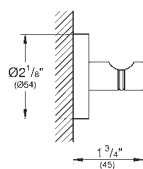

G-40364001
4005176326332