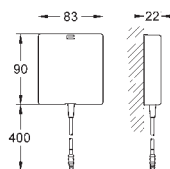

G-36338000
4005176896743