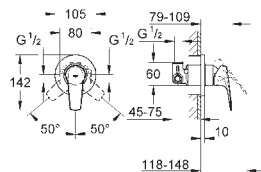

G-29046000
4005176881695