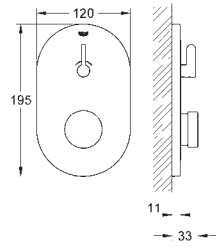

G-36321000
4005176896552

Eurosmart Cosmopolitan Self-closing shower mixer with mixing device

GROHE StarLight chrome finish. chrome escutcheon. 3 adjustable flow times: short - medium - long (factory setting: medium). approx. 7, 15, 30 sec (pressure dependent). pressure range 0.5 to 6 bar. dirt strainers. set for final installation for concealed fitting box. 36 322 001. without concealed body.

Gross weight (kg) with packaging: 1.450