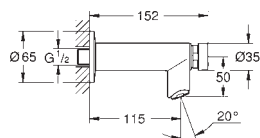

Gross weight (kg) with packaging: 0,305

G-36266000
4005176893148

Euroeco Cosmopolitan self-closing pillar tap wall mounted

Wall mounted. Marking: blue/red. GROHE StarLight chrome finish. GROHE EcoJoy technology for less water and perfect flow. 5.7 l/min flow rate. 3 Adjustable flow times: short - medium - long (factory setting: short), approx. 7, 15, 30 sec (pressure dependent). Escutcheon.