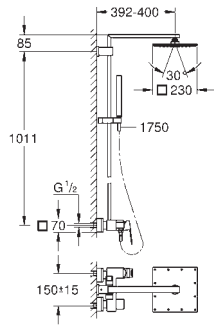

G-23147001
4005176313271

Euphoria cube xxl 230 shower system

Consisting of: shower arm. Projection 400 mm. Exposed single-lever shower mixer with diverter. Allows change between: spray pattern: rain. Rainshower allure 230 metal head shower (27 479). With ball joint. Rotation angle $\pm 15^\circ$. Spray pattern: rain. Euphoria cube stick hand shower (27 698). Adjustable in height with gliding element. Silverflex shower hose 1750 mm (28 388). Grohe silkmove 35 mm ceramic cartridge. Grohe dreamspray perfect spray pattern. Grohe starlight chrome finish. Speedclean anti-lime system. Inner waterguide for a longer life. Twistfree to prevent hose from twisting. Suitable for instantaneous heaters from 18 kw/h. Minimum flow rate 7 l/min. Min. Recommended pressure 1.0 Bar.

Gross weight (kg) with packaging: 11.100