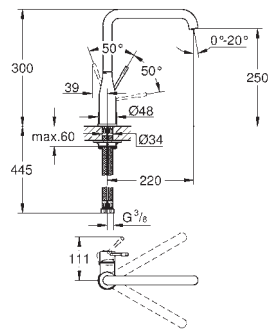

G-30269000
4005176314902

Essence sink mixer U-Spout

High spout. Monobloc installation. GROHE StarLight chrome finish. 28 mm ceramic cartridge with GROHE Silkmove. Mousseur. Swivel tubular spout. Adjustable Swivel area 0° / 150° / 360°. Flexible connection hoses. Rapid installation system. Integrated temperature limiter.

Gross weight (kg) with packaging: 1,855