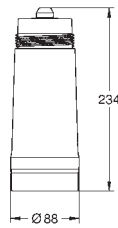

G-40404001
4005176984068