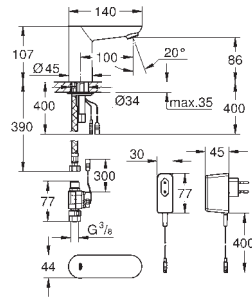

G-36269000
4005176893179

Euroeco Cosmopolitan E Infra-red electronic basin tap without mixing device

With infrared sensor for bi-directional communication for monitoring, configuration and servicing. For cold or premixed water. Without power supply 36338000 (required). GROHE EcoJoy mousseur 5.7 l/min. Flexible connection hoses. Dirt strainers. Solenoid valve. Rapid installation system. 7 pre-set programs include auto flush, thermal disinfection & cleaning mode. Additional functions and precise settings by remote control 36 407. CE approved. Noise classification 1 in accordance with DIN4109. Type of protection faucet IP 59K.

Gross weight (kg) with packaging: 1,225