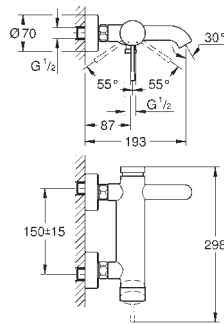

G-33624001
4005176990786

Essence single lever bath mixer exposed

Wall mounted. Metal lever. GROHE SilkMove 35 mm ceramic cartridge. With temperature limiter. GROHE StarLight chrome finish. Automatic diverter: bath/shower. Mousseur. Shower outlet 1/2". Integrated non-return valve. S-unions. Protected against backflow. Min recommended pressure 1.0 Bar.

Gross weight (kg) with packaging: 2.650