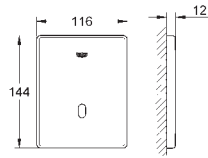

G-37321SD1
4005176929502