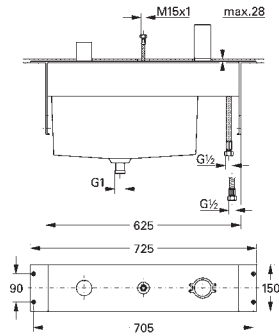

G-33339000
4005176222818

Concealed three-hole single-lever bath combination

Baseframe for installation under tiled surround. Without finishing trim set. Consisting of: mounting plate and base frame. Grohe silkmove 46 mm cartridge and spout fixing pre-assembled. Flexible connection hoses. Connection for shower hose. Drainage box with integrated outlet for splash water. This part should be easy to access. Protected against backflow.

Gross weight (kg) with packaging: 13.285