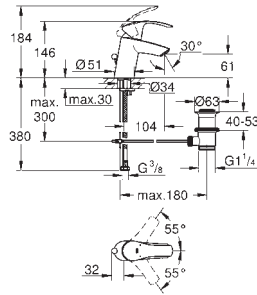

G-33265002
4005176861543

Eurosmart small basin mixer with pop-up waste

Single hole installation. Metal lever. GROHE SilkMove 35 mm ceramic cartridge. Adjustable flow rate limiter. With temperature limiter. GROHE StarLight chrome finish. GROHE EcoJoy mousseur 5.7 l/min. GROHE QuickFix rapid installation system. Pop-up waste set 1 1/4". Flexible connection hoses.