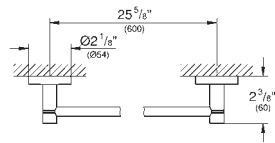

Gross weight (kg) with packaging: 0.390

G-40366001
4005176326264

Essentials towel rail 600

Material: metal. 654 Mm (drilling length 600 mm). Concealed fastening. Grohe starlight chrome finish. Suitable for screwing (including screws and dowels) or gluing (glue 40 915 000 sold separately).