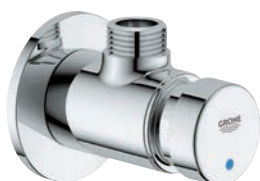

G-36267000
4005176893155