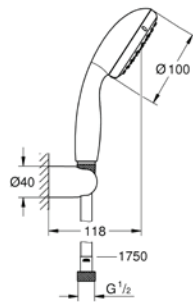

G-27950000
4005176928192

Vitalio Start 100 Handshower set 2 sprays

Consisting of: Vitalio Start 100 hand shower 2 sprays (27 946 000), Vitalio Universal wall shower holder non-adjustable (27 958) & shower hose Vitalioflex Trend 1750 mm 1/2" x 1/2" (28 742). GROHE EcoJoy 5.7 l/min. flow limiter. GROHE EcoJoy technology for less water and perfect flow. GROHE DreamSpray perfect spray pattern. GROHE StarLight chrome finish. SpeedClean anti-lime system. Inner WaterGuide for a longer life. ShockProof silicone ring prevents damages caused by shower falling. Suitable for instantaneous heater. Min. recommended pressure 1.0 bar. 5 colour packaging.

Gross weight (kg) with packaging: 0,675