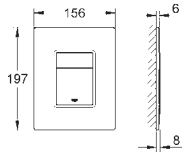

G-38845KS0
4005176878343