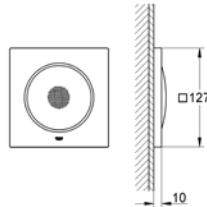

G-36360000
4005176918438