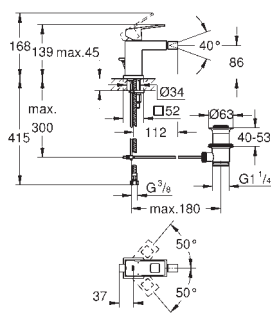

Eurocube bidet mixer with pop-up waste

Single hole installation. Metal lever. GROHE SilkMove 28 mm ceramic cartridge. Temperature limiter. GROHE StarLight chrome finish. GROHE QuickFix plus installation system. Ball-joint mousseur. Pop-up waste set 1 1/4". Flexible connection hoses.