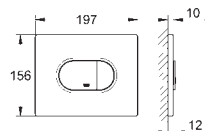

Gross weight (kg) with packaging: 0,460

G-38858000
4005176876714

Arena Cosmopolitan Dual flush horizontal actuation chrome

For dual flush or start & stop actuation. For pneumatic drop valve AV1. For horizontal installation. 156 x 197 mm. Made of ABS plastic. GROHE StarLight chrome finish. GROHE EcoJoy technology for less water and perfect flow.