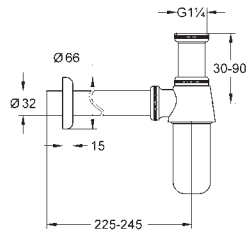

G-28920000
4005176603914

Bottle Trap

For basins. with fixed dip tube. wall connection. sliding escutcheon. GROHE StarLight chrome finish.

Gross weight (kg) with packaging: 0.485