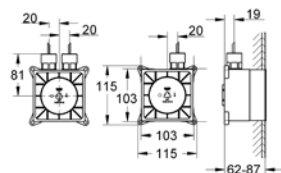

G-29072000
4005176918421