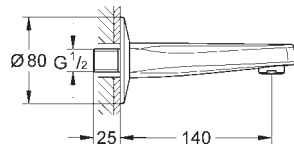

G-13252000
4005176876639