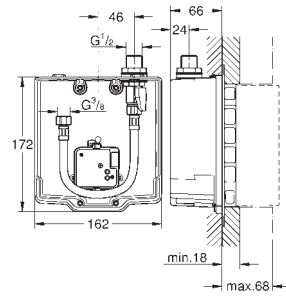

G-36337000
4005176896736

Concealed Mounting Box for Euroeco Cosmopolitan electronics

Wall installation. For installation with pre-mixed or cold water. Suitable for ir-sets for final installation. Stop valve. Connection housing for power supply. Suitable for. 36 273 000, 36 335 Sd0, 36 334 sd0, 36 411 000.

Gross weight (kg) with packaging: 0.750

Concealed Fittings & Valves