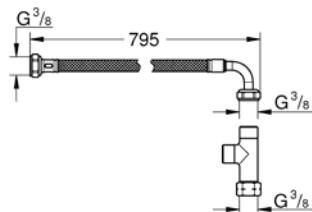

Available from 2020

NEW

G-14074000
4005176575365

Bau installation set for manual bidet seat

flexible connection hose. dimensions 3/8 inch x 3/8 inch. length: 795 mm. T-piece 3/8 inch.

Available from 2020

SHOWER HEADS & ARMS