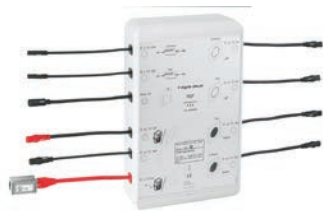

Gross weight (kg) with packaging: 0,270

G-36397000
4005176999413

F-Digital Deluxe Base unit box V2.0

For connecting light, sound and steam modules. Consisting of: 2 plug connections, each for one pair of sound modules (36 360 000); 2 plug connections, each for one pair of light modules (36 359 000) or 1 ceiling shower (27 865 000) with integrated light; 2 plug connections for steam module (36 362 000 or 36 368 000), including 1 connection for steam generator and 1 connection for temperature sensor; 2 plug connections for power supply (per power supply max. 4 devices light/sound) & 2 plug connections for Bluetooth unit (supply voltage and data line). CE approved. Must be accessible for service. Optional the base unit box can be placed into extra equipment 36 367 000.