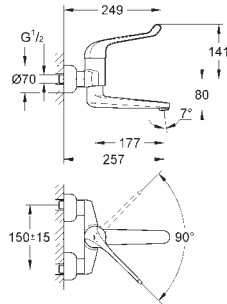

G-32793000
4005176871931

Euroeco Special wall type safety mixer

Wall mounted. GROHE StarLight chrome finish. GROHE EcoJoy technology for less water and perfect flow. Ceramic cartridge. Adjustable flow rate limiter. Adjustable temperature limiter. Adjustable minimum flow rate 6 l/min. Cast swivel spout, lockable with flow straightener 9 l/min. Projection 256 mm. Metal lever. Lever length 170 mm. S-unions. Min. recommended pressure 1 bar.

Gross weight (kg) with packaging: 3,195