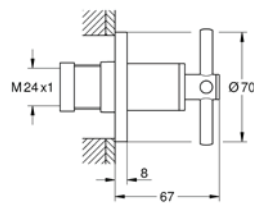

Gross weight (kg) with packaging: 1,060

G-19069003
4005176455469

Atrio Ypsilon concealed stop valve trim

For concealed valve 35 028 000 or 29 032 000. GROHE StarLight chrome finish. Installation depth adjustable 20-80 mm. Escutcheon with screwable wall sealing. With cross handle.