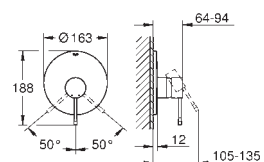

G-19286001
4005176307294