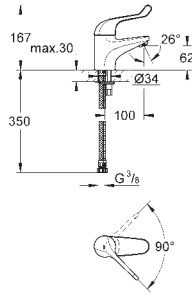

G-32789000
4005176871894

Euroeco Special single-lever safety mixer

Monobloc installation. Smooth body. GROHE StarLight chrome finish. GROHE EcoJoy technology for less water and perfect flow. Ceramic cartridge. Adjustable flow rate limiter. Adjustable temperature limiter. Adjustable minimum flow rate 6 l/min. Laminar flow straightener 9 l/min. Metal lever. Lever length 120 mm. Rapid installation system. Flexible connection hoses.

Gross weight (kg) with packaging: 1,585