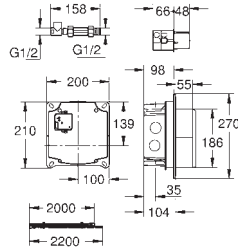

G-36264001
4005176416279

Concealed installation for infrared electronics

Wall installation. For installation with pre-mixed or cold water. Suitable for IR-sets for final installation. Connection housing for power supply.

Gross weight (kg) with packaging: 1,060