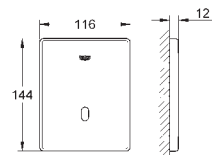

G-37321001
4005176929496