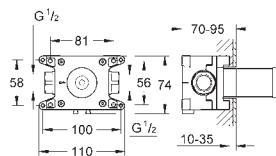

G-35028000
4005176908316