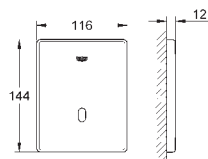

G-37324SD1
4005176929533