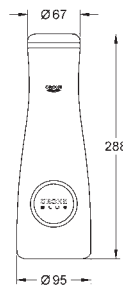

Gross weight (kg) with packaging: 0.830

G-40405000
4005176860812

Glass carafe

Crystal glass with GROHE Blue décor. Stainless steel lid. Dish washer safe. Volume 1l.

Gross weight (kg) with packaging: 1,000