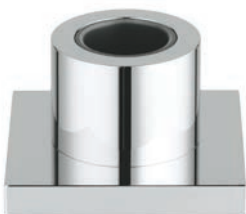

G-27531000
4005176889486