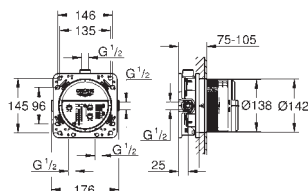

Rapido Smartbox universal rough in box

3 outlets 1/2". 2 inlets below, 1/2". installation depth 75-105 mm. connection unit in DR brass. Pre-mounted flushing plug. Stable build-in box and protective cover. Fixing options for solid walls and dry cladding. Gasket without set for final installation.

Available from 2020