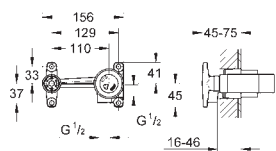

G-33769000
4005176819605