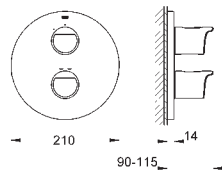

G-19354001
4005176926563