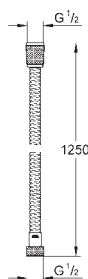

G-28142000
4005176601330