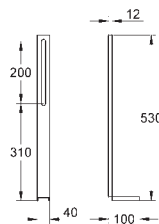

G-37304000
4005176145902