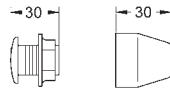

Gross weight (kg) with packaging: 0,070

G-37104K00
4005176160844

Inlet & outlet connecting set for WC

For wall hung WC. Connecting pipe 45 mm dia. Length 200 mm.
 Connector. 150 mm long.

Gross weight (kg) with packaging: 0,420