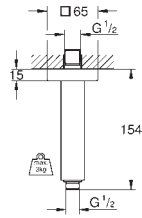

G-27711000
4005176909115