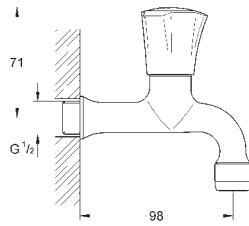

Gross weight (kg) with packaging: 1.550

G-30098001
4005176843266

Costal bib tap short with mousseur

Wall mounted. metal handle. heat-insulated. screwable. marking: blue. GROHE StarLight finish. mousseur. Longlife-headparts.