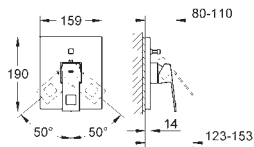

G-19896000
4005176901201