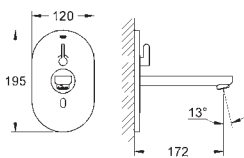

G-36315000
4005176896590