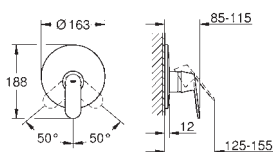

G-19383000
4005176874765