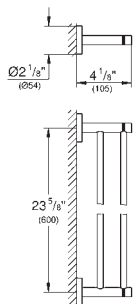

Gross weight (kg) with packaging: 2,760

G-40802001
4005176328107

Essentials double towel bar 600 mm

Material: metal. 654 Mm (drilling length 600 mm). Concealed fastening. Grohe starlight chrome finish. Suitable for screwing (including screws and dowels).