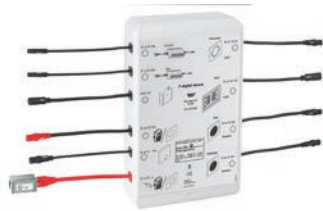

G-26374000
4005176350825

F-Digital Deluxe Base unit box V4.0

To control LightCurtain of Rainshower F-Series 40" AquaSymphony ceiling shower. Additional light, sound and steam modules can be connected and controlled. Consisting of: 2 plug connections, each for one pair of sound modules (36 360 000); 1 plug connection for one pair of light modules (36 359 000); 1 plug connection LightCurtain for Rainshower F-Series 40" AquaSymphony (26 373 000); 2 plug connections for steam module (36 362 000 or 36 368 000), including 1 connection for steam generator and 1 connection for temperature sensor; 2 plug connections for power supply (per power supply max. 4 devices light/sound); 2 plug connections for Bluetooth unit (supply voltage and data line). CE approved. Must be accessible for service. Optional the base unit box can be placed into extra equipment 36 367 000. Component to be ordered separately.

Gross weight (kg) with packaging: 1,455

Showers