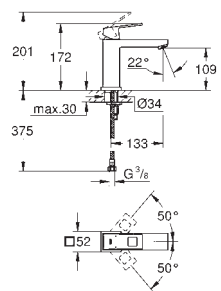

Gross weight (kg) with packaging: 1,590

G-23127000
4005176900341

Eurocube small basin mixer with pop-up waste

Eurocube. Single-lever basin mixer 1/2". S-size. GROHE StarLight chrome finish.

G-23446000
4005176998720