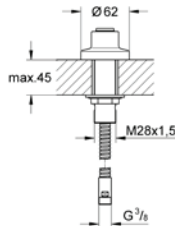

G-27151000
4005176837012