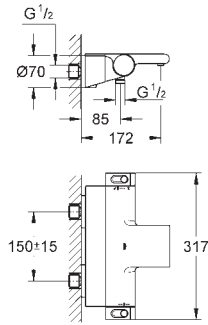

G-34464001
4005176926433

Grotherm 2000 Thermostatic bath mixer with XL Waterfall

Thermostatic bath mixer. wall mounted. 100% GROHE CoolTouch consisting of: safety housing + S-unions with CoolTouch escutcheons. GROHE StarLight chrome finish. GROHE Aqua Paddles, ergonomically shaped handles. GROHE SafeStop safety button at 38°C. GROHE SafeStop Plus optional temperature limiter at 43°C included. GROHE TurboStat compact cartridge with wax thermoelement. integrated mixed water shut off. GROHE AquaDimmer Eco with multiple function: integrated GROHE EcoButton (economy button with economy stop for shower)
- flow control
- diverter: bath/shower
shower bottom outlet 1/2". GROHE XL Waterfall. flow straightener built-in non return valves. dirt strainers. protected against backflow. covered S-unions. CoolTouch escutcheons with wall sealing. GROHE EasyReach shower tray. removable for easy cleaning. GROHE EcoJoy technology for less water and perfect flow.

Gross weight (kg) with packaging: 2.27