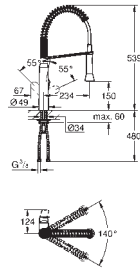

G-31379000
4005176938085