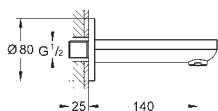

G-13255000
4005176876806