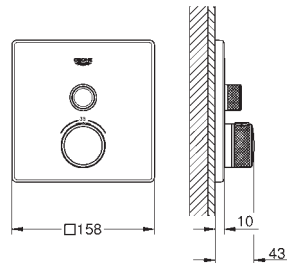

G-29123000
4005176413292

Grotherm SmartControl Thermostat for concealed installation with one valve

Grotherm SmartControl. Thermostat for concealed installation with one valve. set for final installation for GROHE Rapido SmartBox 35 600 000.

Metal wall escutcheon with GROHE QuickFix (covered escutcheon and shaft sealing, covered fixing), retroactively 6° adjustable. GROHE StarLight chrome finish.

GROHE SmartControl push for ON-OFF, turn for volume adjustment from EcoJoy to full flow. Exchangeable symbols.

GROHE TurboStat compact cartridge with wax thermoelement.

GROHE SafeStop safety button at 38°C. (calibration required).

GROHE SafeStop Plus optional temperature limiter at 43°C or 46°C included. built-in non return valve and dirt strainers without roughing-in-set.

Flow performance:

outlet A (to external shut-off) = 34 l/min

outlet B/C = 29 l/min.

Available from 2020