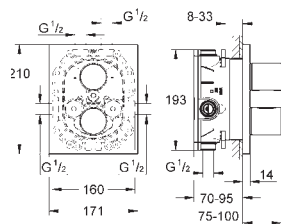

G-27618000
4005176898280

Grotherm F thermostatic trim with integrated 2-way diverter

For bath or shower with more than one outlet. For use with Rapido T rough-in box 35 500 000 / 35 050 000 sold separately. GROHE StarLight chrome finish. GROHE SafeStop safety button at 38°C

Gross weight (kg) with packaging: 2,005