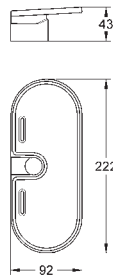

G-27725000
4005176909245