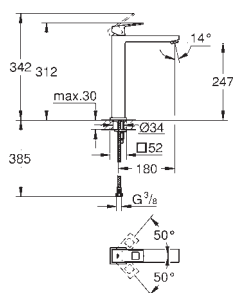

Gross weight (kg) with packaging: 1,900

G-23135000
4005176901027

Eurocube basin mixer with pop-up waste, high spout, 90° swivel range

Single hole installation. GROHE SilkMove 28 mm ceramic cartridge. Metal lever. Temperature limiter. GROHE StarLight chrome finish. GROHE QuickFix plus installation system. Mousseur. Swivel tubular spout with stop limiter. Pop-up waste set 1 1/4". Flexible connection hoses.