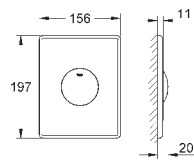

G-38672SD0
4005176296468