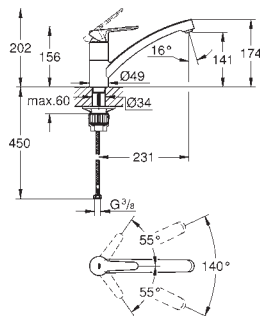

G-31680000
4005176530487

BauEco sink mixer low spout

Low spout. Single hole installation. GROHE StarLight chrome finish. GROHE Longlife 35 mm ceramic cartridge. GROHE Zero isolated inner water ways - lead and nickel free. swivel tubular spout. swivel area 140°. mousseur with coin slot for tool free replacement. flexible connection hoses. GROHE QuickFix Plus ultra fast and simple installation - no tools needed. Min. recommended pressure 1.0 bar.

Available from 2020