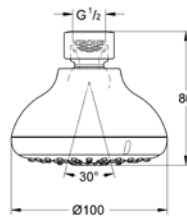

G-2760601
4005176444180