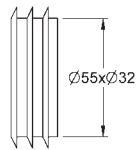

G-37119000
4005176144370