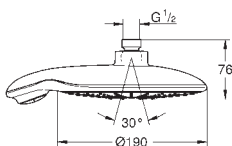

G-27479000
4005176883309

Rainshower headshower square

Rain. 230 x 230 mm. metal. ball joint with turning angle $\pm 15^\circ$. connection thread 1/2". GROHE DreamSpray perfect spray pattern. GROHE StarLight chrome finish. SpeedClean anti-lime system. suitable for instantaneous heater.

G-27767000
4005176913150

Power&Soul head shower 4+ sprays, 190 mm, 9.5 l/min

GROHE Rain O². Rain. Bokoma Spray. Jet. Ø 190 mm. ball joint with turning angle $\pm 15^\circ$. connection thread 1/2". GROHE EcoJoy 9.5 l/min flow limiter. GROHE DreamSpray perfect spray pattern. GROHE One-click showering spray selection via push of a button. GROHE StarLight chrome finish. SpeedClean anti-lime system. suitable for instantaneous heater. max. flow rate 2.5 gpm (9.5 l/min). min. recommended pressure 1.0 bar.

G-27765000
4005176913129

Power & Soul Cosmopolitan 190 Shower head multi-spray

GROHE Rain O², Rain, Bokoma Spray, Jet. Ø 190 mm. GROHE EcoJoy 9.5 l/min flow limiter. GROHE DreamSpray perfect spray pattern. GROHE One-click showering.

Gross weight (kg) with packaging: 1,040

G-27134000
4005176836060

Rainshower Head shower 4 sprays

Rain. Jet. Pure. Champagne spray. Ø160 mm. ball joint with turning angle $\pm 15^\circ$. connection thread 1/2". GROHE DreamSpray perfect spray pattern. GROHE StarLight chrome finish. SpeedClean anti-lime system. suitable for instantaneous heater. min recommended pressure 0.5 bar. The head shower is suitable for minimum flow rate of 7.5 l/min and a maximum of 25 l/min (DIN EN 1112). Minimum pressure > 1 bar. maximum 5 bar (DIN EN 1112). recommended for use with Rainshower shower arms.

Gross weight (kg) with packaging: 0.778