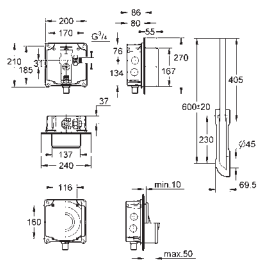

G-37157000
4005176142932

Rondo Flush valve for WC

Concealed installation. $\frac{3}{4}$ " stop valve. 6 - 14 l adjustable. for low pressure. for wash-down and wash-out bowls. flow pressure range from 0.6 - 3.0 bar (min. static pressure 1.5 bar). with flow rate adjustment. box for concealed installation with flush elbow. flush pipe adjustable in length. without flush plate/actuation. volume needed: 1.6 l/sec.

Gross weight (kg) with packaging: 2.600