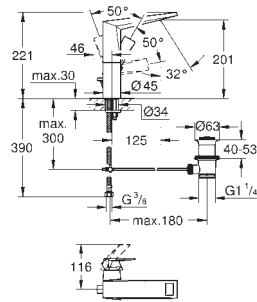

Gross weight (kg) with packaging: 2.030

G-23109000
4005176898754

Allure Brilliant basin mixer high spout

Single hole installation. GROHE SilkMove 28 mm ceramic cartridge. temperature limiter. GROHE StarLight chrome finish. GROHE EcoJoy 5.0 l/min flow limiter. GROHE QuickFix installation system. spout with integrated mousseur. pop-up waste set 1 1/4". flexible connection hoses. min. recommended pressure 1.0 bar.