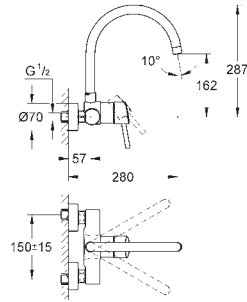

G-32667001
4005176887420

Concetto sink mixer, 360° swivel range, high spout, wall-mounted

Wall mounted. GROHE StarLight finish. GROHE SilkMove 46 mm ceramic cartridge. mousseur. adjustable flow rate limiter. swivel tubular spout. swivel area 360°. projection 223 mm. S-unions.