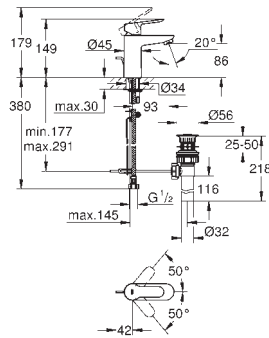

G-32819000
4005176874482

BauEdge basin mixer with pop-up waste

Single hole installation. Metal lever. GROHE longlife 28 mm ceramic cartridge. GROHE StarLight chrome finish. Mousseur. Pop-up waste set 1". Flexible connection hoses. Rapid installation system.

Gross weight (kg) with packaging: 1.295