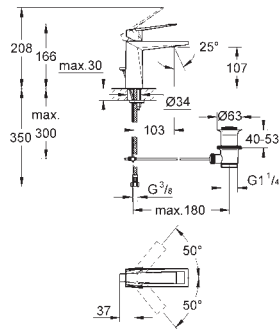

G-23029000
4005176898709

Allure Brilliant medium basin mixer

Single hole installation. GROHE SilkMove 28 mm ceramic cartridge. temperature limiter. GROHE StarLight chrome finish. GROHE EcoJoy 5.0 l/min flow limiter. GROHE QuickFix installation system. spout with integrated mousseur. pop-up waste set 1 1/4". flexible connection hoses. recommended pressure 1.0 - 5.0 bar. min. recommended pressure 1.0 bar.

Gross weight (kg) with packaging: 2.030