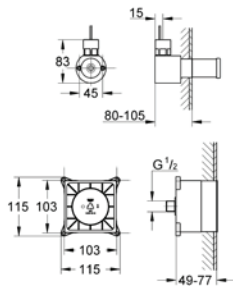

G-29074000
4005176918469

F-Digital Deluxe Steam generator rough-in

For use with steam module (36 362 000 or 27 934 000). Consisting of: 1 rough-in box for steam outlet (115 x 115 x 49-77 mm); 1 rough-in box for temperature sensor (58 x 83 x 80-105 mm); 1 cable extension temperature sensor, 5 m; 1 cable extension steam generator, 5 m.

Gross weight (kg) with packaging: 1,015