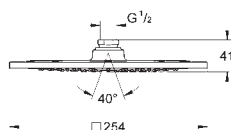

Rain. 254 x 254 mm. metal. ball joint 20° rotatable. connection thread 1/2". GROHE DreamSpray perfect spray pattern. GROHE StarLight chrome finish. SpeedClean anti-lime system. suitable for instantaneous heater. min. recommended pressure 1.0 bar

Gross weight (kg) with packaging: 2.530

G-28368000
4005176267253