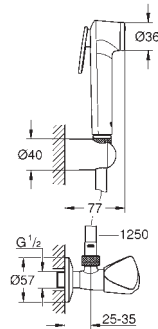

G-27514001
4005176333910

New Tempesta-F Trigger spray Set with angle valve

Consisting of: hand shower with trigger control (27 512). Wall shower holder (28 605). Angle valve 1/2" (22 958). Silverflex longlife shower hose 1250 mm (26 335). Grohe starlight finish. Speedclean anti-lime system. Inner waterguide for a longer life. Twistfree to prevent hose from twisting. Min recommended pressure 1.0 Bar. Please refer to local norms regarding installation.

Gross weight (kg) with packaging: 0.910

NEW