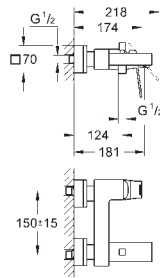

Gross weight (kg) with packaging: 1,400

G-23140000
4005176901157

Eurocube bath mixer exposed

Wall mounted. Metal lever. GROHE SilkMove 46 mm ceramic cartridge. GROHE StarLight chrome finish. Adjustable flow rate limiter. Automatic diverter: bath/shower. Mousseur. Integrated non-return valve in the shower outlet 1/2". Covered s-unions. Protected against backflow. Optional temperature limiter ref. No. 46 375.