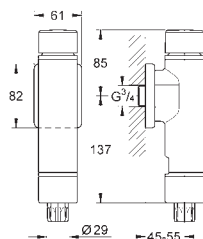

G-37349000
4005176838002