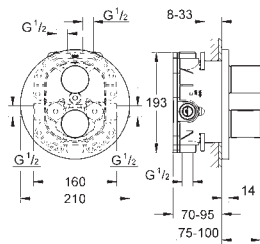

G-19468000
4005176847981

Grotherm 3000 Cosmopolitan thermostatic trim with 2-way diverter

Set for final installation for Grohe Rapido T 35 500 000. Grohe quickfix escutcheon with covered shaft sealing and covered fixing. Grohe starlight chrome finish. Grohe safestop safety button at 38°C. Grohe safestop plus optional temperature limiter at 43°C included. Aquadimmer with multiple function. Shut off and flow control. Diverter for 2 outlets. Without concealed body.