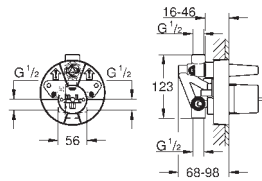

G-33964000
4005176128394