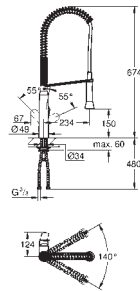

Gross weight (kg) with packaging: 5,320

G-31379DC0
4005176938092

K7 professional sink mixer medium high spout, supersteel

Single hole installation. GROHE StarLight finish. GROHE SilkMove 35 mm ceramic cartridge. Professional spray. Diverter: mousseur/speedclean shower jet. Automatic return to mousseur. Metal spray. Adjustable flow rate limiter. Swivel spout. Swivel area 140°. 360° Maneuverable spring arm. Protected against backflow. Flexible connection hoses. Rapid installation system. Min. Recommended pressure 1.0 Bar.