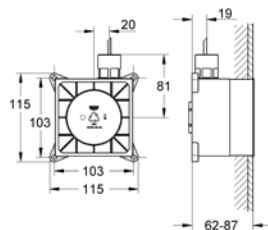

G-29073000
4005176918445

Rainshower F-Series Sound Rough-In X 2

For use with double sound modules (36 360 000). Consisting of 2 rough-in sets (115 x 115 x 62-87 mm), 2 cable extensions (5 m each) & 1 Y-piece.

Gross weight (kg) with packaging: 1,085