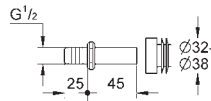

G-37044000
4005176160776