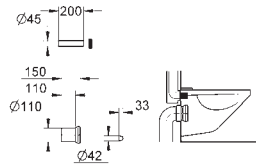

Gross weight (kg) with packaging: 0,070

G-37104K00
4005176160844

Inlet & outlet connecting set for WC

For wall hung WC. Connecting pipe 45 mm dia. Length 200 mm.
 Connector. 150 mm long.

Gross weight (kg) with packaging: 0,420