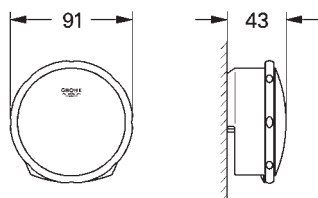

G-19952000
4005176174230

Talentofill Inlet-, pop-up and waste-system finishing trim

Talentofill. Inlet-, pop-up and waste-system. set for final installation.

consisting of: escutcheon, supply part, waste plug, fixing set.

in combination with Talentofill 28 990/28 991. GROHE StarLight chrome finish.

Gross weight (kg) with packaging: 0.159