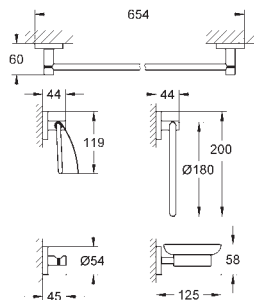

G-40344001
4005176323461

Essentials master bathroom accessories set 5-in-1

Material: glass / metal. Consisting of: towel ring (40 365 001), towel rail 600 mm (40 366 001), robe hook (40 364 001), paper holder with cover (40 367 001), soap dish with holder (40 444 001). Concealed fastening. Grohe starlight chrome finish.

Gross weight (kg) with packaging: 2,760