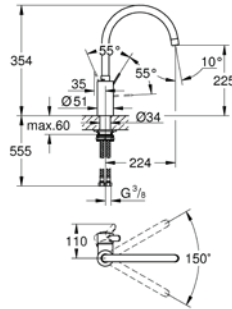

Gross weight (kg) with packaging: 1,435

G-3284320E
4005176466946

Eurosmart Cosmopolitan sink mixer C spout

High spout. Single-hole installation. GROHE StarLight surface. GROHE SilkMove 35 mm ceramic cartridge. GROHE Zero internal water supply - lead- and nickel-free. GROHE EcoJoy water-saving technology. Spout with mousseur. Variably adjustable flow rate limiter. Swivel spout. Swivel range selectable: 0° / 150°. Flexible connection hoses quick-mounting system.