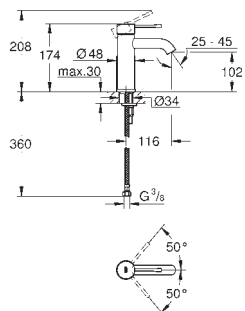

G-23590001
4005176339189

Essence medium basin mixer

Single hole installation. Metal lever. GROHE SilkMove 28 mm ceramic cartridge. With temperature limiter. GROHE StarLight chrome finish. GROHE EcoJoy mousseur 5.7 l/min. GROHE AquaGuide adjustable mousseur. GROHE QuickFix Plus installation system. Smooth body. Flexible connection hoses.

Gross weight (kg) with packaging: 1,295