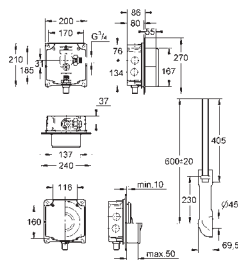

G-37153000
4005176142864

Flush valve for WC

Concealed installation. 3/4". Stop valve. 6 l / 3 l. Flow pressure range from 1.2 - 5.0 bar. With flow rate adjustment. Box for concealed installation with flush elbow. Flush pipe adjustable in length. Without wall plate/actuation. Low noise (group I acc. to German Noise Specification).

Gross weight (kg) with packaging: 2,760