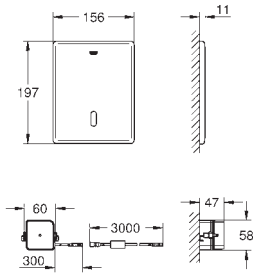

G-38698SD1
4005176929571

Tectron Skate Electronic for flushing cisterns stainless steel

With infrared sensor for bi-directional communication for monitoring, configuration and servicing. With transformer 100-230 V AC, 50-60 Hz, 6 V DC. For flushing cistern GD 2 / Rapid SL 1.13m only. Servo motor. Concealed installation. Front plate 156 x 197 mm. Infra-red control. 7 pre-set programs: auto flush; cleaning mode; pre-flush on/off. Additional functions and precise settings by remote control 36 407. CE approved.

Gross weight (kg) with packaging: 1,215