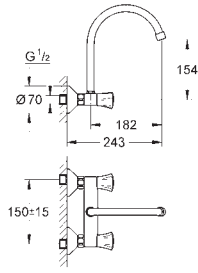

G-31191001
4005176843334