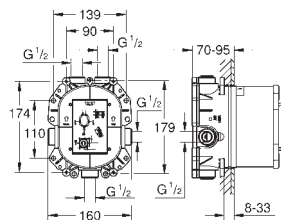

G-35500000
4005176831522

Rapido T Thermostatic concealed body

For use with bath-, shower- and central-mixer. Without finishing trim set. Easy to install, pre-mounted and tested unit. GROHE TurboStat compact cartridge with wax thermoelement. Two top outlets 1/2", lockable. Bottom outlet 1/2" - can only be used with separate stop valve. Safe to install, stable built-in-box and protective cap. Fixing options for solid walls and dry cladding. Wall sealing. Aquadimmer-diverter for bath mixer, or stop valve for shower mixer in finishing trim set. Body in DR-brass. Built-in non return valve and dirt strainers. GROHE EcoJoy technology for less water and perfect flow. TMV2 compliant.

Gross weight (kg) with packaging: 2,710