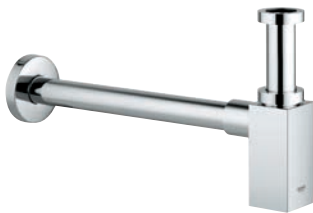

G-40564000
4005176912740

Bottle Trap

For wash basin. GROHE StarLight chrome finish. brass body.

Gross weight (kg) with packaging: 1.390