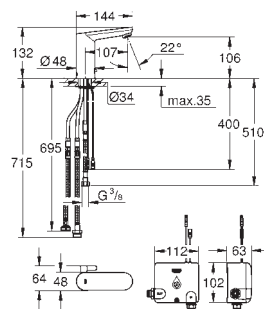

G-36386001
4005176311673

Euroeco Cosmopolitan E Electronic basin tap with powerbox and mixing device

Infra-red electronic basin mixer 1/2" with mixing device and adjustable temperature limiter. With infrared sensor for bi-directional communication for monitoring, configuration and servicing. Including Powerbox self-generating power system. GROHE EcoJoy 6.0 l/min mousseur. Including all flexible connection hoses. Non-return valve. Dirt strainer. Rapid installation system. Powerbox. Power generator with water turbine. Internal energy saving unit. With use of 60 s/24 h stand-by, 260 s/100 h stand-by. With additional backup power. 7 pre-set programs including auto flush, thermal disinfection & cleaning mode. Additional functions and precise settings by remote control 36 407.

Gross weight (kg) with packaging: 2,700

Special
Faucets