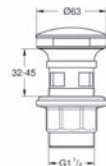

G-28920000
4005176603914

Bottle Trap

For basins. with fixed dip tube. wall connection. sliding escutcheon. GROHE StarLight chrome finish.

Gross weight (kg) with packaging: 0.485

G-28912000
4005176266751

Bottle Trap

For basins. brass. (screw-top for cleaning). large sliding escutcheon. GROHE StarLight chrome finish

Gross weight (kg) with packaging: 0.885

G-40564000
4005176912740

Bottle Trap

For wash basin. GROHE StarLight chrome finish. brass body.

Gross weight (kg) with packaging: 1.390

G-40824000 **4005176332975**

Clicker Waste Set

For wash basins with overflow. removable plug. Closable.

Gross weight (kg) with packaging: 0.150