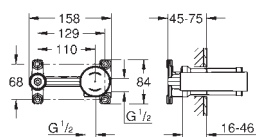

G-23571000
4005176334276