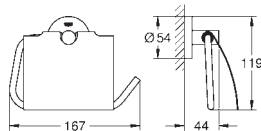

G-40367001
4005176326387