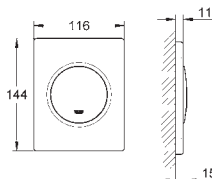

G-38804000
4005176861512