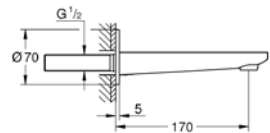

G-13383001
005176418167