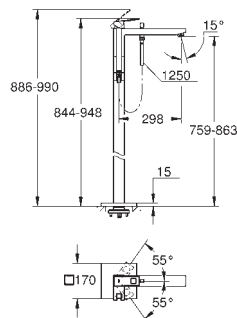

G-23672001
4005176429002

Eurocube free standing bath mixer

Set for final installation with 29 086 000. Without roughing-in-set. GROHE SilkMove 35 mm ceramic cartridge. With temperature limiter. GROHE StarLight chrome finish. Automatic diverter: bath/shower. Spout with mousseur. Hand shower Euphoria Cube+ 6.6 l/min. Silverflex shower hose 1250 mm 1/2" x 1/2" (28 362). Projection 298 mm. Integrated non-return valve in the shower outlet 1/2". Protected against backflow. With shower holder.

Gross weight (kg) with packaging: 11,150