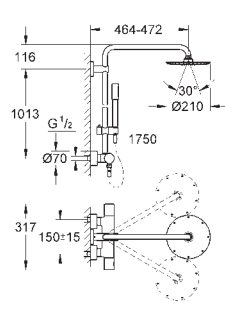

G-27032001
4005176877155

Grohe Euphoria system shower system with thermostat

Consisting of: horizontal swivable 450 mm shower arm, exposed thermostat with aquadimmer function. Allows change between: rainshower cosmopolitan 210 metal head shower (28 368 000), with ball joint, rotation angle $\pm 15^\circ$, hand shower sena stick (28 034 000). Adjustable in height with gliding element (12 140 000). Metal shower hose 1750 mm (27 178). Grohe turbostat compact cartridge with wax thermoelement. Grohe safestop safety button at 38°C. Grohe safestop plus optional temperature limiter at 43°C included. Grohe cooltouch no risk of scalding. Grohe dreamspray perfect spray pattern. Grohe starlight chrome finish. Speedclean anti-lime system. Inner waterguide for a longer life. Suitable for instantaneous heaters from 18 kw/h. Minimum flow rate 7 l/min. Min recommended pressure 1.0 Bar.

Gross weight (kg) with packaging: 7.700