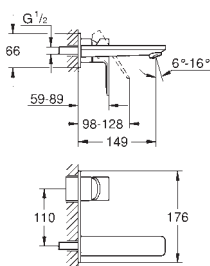

G-19409001
4005176409158

Lineare wall mounted basin mixer

Wall mounted trim set without concealed body. For final installation with 32 635 000. Metal escutcheon. Metal lever. GROHE StarLight chrome finish. GROHE EcoJoy mousseur 5.7 l/min. GROHE AquaGuide adjustable mousseur. Centre distance 110 mm. Projection 149 mm.

Gross weight (kg) with packaging: 1,830