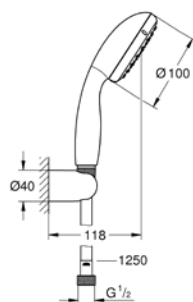

G-28419002
4005176444128

Tempesta 100 Handshower 3 sprays

GROHE Rain O2, Rain, Massage. GROHE EcoJoy 9.5 l/min flow limiter. GROHE DreamSpray perfect spray pattern. GROHE StarLight chrome finish. SpeedClean anti-limescale system. Inner WaterGuide for a longer life. ShockProof silicone ring prevents damage caused by a shower falling.

Gross weight (kg) with packaging: 0,280