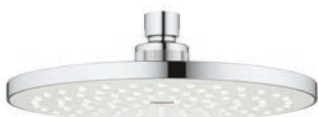

G-27541001
4005176451676