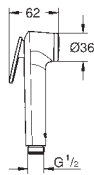

G-26353000
4005176333866

Tempesta-F Trigger spray set 1 spray

Consisting of: hand shower with trigger control (27 512 001), wall shower holder (28 605) & Silverflex Longlife shower hose 1500 mm (26 346). GROHE StarLight chrome finish. SpeedClean anti-limescale system. Inner WaterGuide for a longer life. Twistfree preventing the hose from twisting. Min. recommended pressure 1 bar. Please refer to local norms regarding installation.

Gross weight (kg) with packaging: 0,490

G-26358000
4005176333941

Tempesta-F Trigger spray set with angle valve 1 spray

Consisting of: hand shower with trigger control (27 512 001) & valve with integrated shower holder (26 333 000). GROHE StarLight chrome finish. SpeedClean anti-limescale system. Inner WaterGuide for a longer life. Twistfree preventing the hose from twisting. Min. recommended pressure 1 bar. Please refer to local norms regarding installation.

Gross weight (kg) with packaging: 0,735

G-27512001
4005176333804

New Tempesta-F Trigger spray

With trigger control. Grohe starlight chrome finish. Speedclean anti-lime system. Inner waterguide for a longer life. Universal mounting system. Fitting all standard shower hoses. Min. Recommended pressure 1.0 Bar. Please refer to local norms regarding installation.

Gross weight (kg) with packaging: 0.130

G-27513001
4005176333842

New Tempesta-F Trigger spray set

Consisting of: hand shower with trigger control (27 512), wall shower holder (28 605), silverflex longlife shower hose 1250 mm (26 335). Grohe starlight chrome finish. Speedclean anti-lime system. Inner waterguide for a longer life. Twistfree to prevent hose from twisting. Min recommended pressure 1.0 Bar. Please refer to local norms regarding installation.