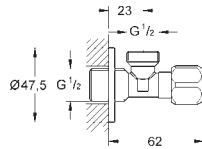

G-2201600M
4005176940606