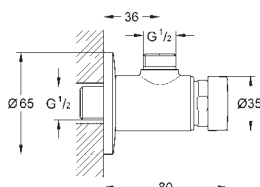

G-36267000
4005176893155