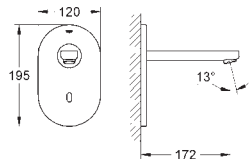

G-36273000
4005176893216