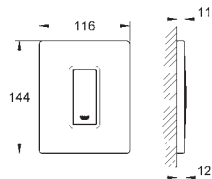

G-38784SD0
4005176877407