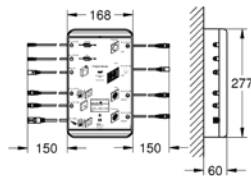

G-26374000
4005176350825