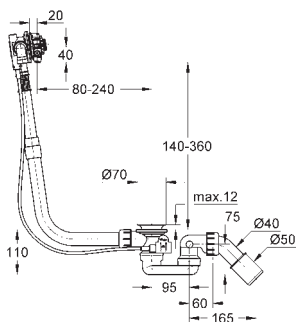

G-28990000
4005176174025

Talentofill Inlet-, pop-up and waste-system

Talentofill. Inlet-, pop-up and waste-system for normal bath tubs. without finishing trim set (19952000). with bottle trap and 45°-outlet-bend. without anti-vacuum device. installation acc. to DIN 1988. only with anti-vacuum device. A2 type or Talentofill connection set (28 995).

Gross weight (kg) with packaging: 1.09