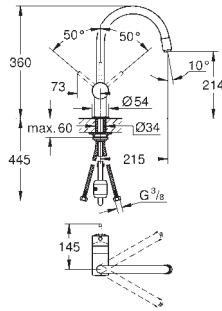

G-32918000
4005176230967

Minta sink mixer, C-spout pull-down spray head

C-spout. single hole installation. GROHE StarLight finish. GROHE SilkMove 46 mm ceramic cartridge. GROHE EasyDock guarantees easy retraction and smooth docking back to the starting position. pull-out mousseur. adjustable flow rate limiter. swivel tubular spout. swivel area 360°. integrated non-return valves. protected against backflow. flexible connection hoses. rapid installation system. optional temperature limiter ref. no. 46 308. min. recommended pressure 1.0 bar.