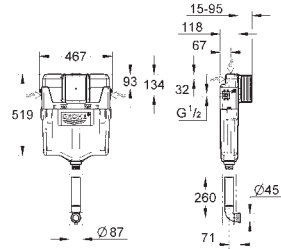

G-38661000
4005176294907

Flushing cistern GD 2

Factory set 6 l and 3 l. Pneumatic discharge valve offering 2 modes of operation: dual flush or single flush. Connection from left/right/back or top. Insulated against condensation. 1/2" water supply connection including integrated angle valve and push fit flexible hose union. Inspection shaft for vertical or horizontal use allows for flush plate to be installed vertically or horizontally. Flush pipe insulated against condensation. Fixing brackets. For mounting of small flush plates please order revision shaft 40 911 000 (sold separately).

Gross weight (kg) with packaging: 3,475