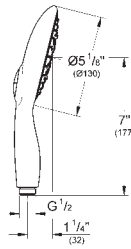

G-27673000
4005176905742

Power&soul Handshower, 130 mm, 4+ sprays 160cm

Grohe rain o², rain, bokoma spray, jet. Grohe ecojoy 9.5 L/min flow limiter. Grohe dreamspray perfect spray pattern. Grohe one-click showering spray selection via push of a button. Grohe starlight chrome finish. Speedclean anti-lime system. Inner waterguide for a longer life. Universal mounting system. Fitting all standard shower hoses. Suitable for instantaneous heater. Max. Flow rate 2.5 Gpm (9.5 L/min). Min. Recommended pressure 1.0 Bar.

G-27750000
4005176912962

Power&soul shower rail set 4+ sprays 160cm

Consisting of: hand shower power&soul 160 (27 675 000). Shower rail. 900 Mm (27 785). With wall holders made of metal. Silverflex shower hose 1750 mm (28 388). Grohe ecojoy 9.5 L/min flow limiter. Grohe dreamspray perfect spray pattern. Grohe starlight chrome finish. Grohe quickfix plus adjustable distance between brackets for adaption to existing drilling holes. Speedclean anti-lime system. Inner waterguide for a longer life. Twistfree to prevent hose from twisting. Suitable for instantaneous heater. Min. Recommended pressure 1.0 Bar.

G-28765000
4005176820120

Rainshower Handshower 160mm

Rain. Jet. Pure. Champagne spray. Grohe starlight chrome finish. Speedclean anti-lime system. Inner waterguide for a longer life. Universal mounting system. Fitting all standard shower hoses. Suitable for instantaneous heater. Minimum flow rate 7.5 L/min.

Gross weight (kg) with packaging: 0.540

G-27222000
4005176854132

Euphoria Handshower