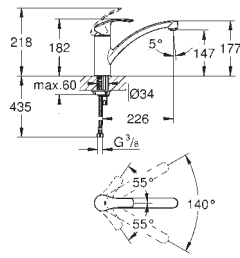

G-33281002
4005176861932

Eurosmart sink mixer low spout

Low spout. Monobloc installation. GROHE StarLight finish. GROHE SilkMove 35 mm ceramic cartridge. Integrated temperature limiter. Adjustable flow rate limiter. Swivel cast spout. Swivel area 140°. Separate inner water ways – lead and nickel free. Mousseur with coin slot for tool free replacement. Flexible connection hoses. Rapid installation system.

Gross weight (kg) with packaging: 1,510