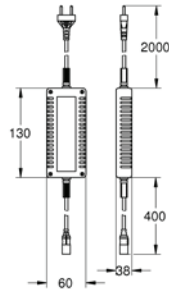

G-42429000
4005176918520