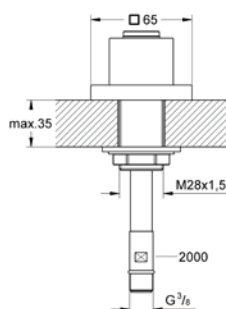

G-27531000
4005176889486

Pull-out shower square

For bath rim installation and under tiled surround. Lead-through for shower hose. With square escutcheon. Shower hose 1/2" x 3/8", 2000 mm (28 158 000). The pull-out shower assembly can be combined with all hand showers. GROHE StarLight chrome finish.

Gross weight (kg) with packaging: 1,035