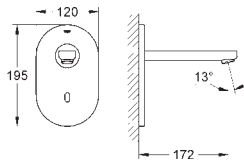

G-36335SD0
4005176896712