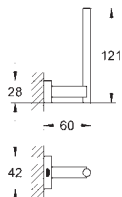

G-40778001
4005176328657

Essentials Cube master bathroom accessories set 4-in-1

Material: metal. Consisting of: robe hook (40 511 001), towel ring (40 510 001), toilet paper holder (40 507 001), towel rail 558 mm (40 509 001). Concealed fastening. GROHE StarLight chrome finish.

Gross weight (kg) with packaging: 2,190

G-40758001
4005176328503

Essentials Cube master bathroom accessories set -in-1

Material: glass / metal. Consisting of: soap dish with holder (40 754 001), towel rail 558 mm (40 509 001), toilet paper holder (40 507 001), robe hook (40 511 001) towel ring (40 510 001). Concealed fastening. GROHE StarLight chrome finish.

Gross weight (kg) with packaging: 2,735

G-40623001
4005176324482

Essentials Cube spare paper holder

Material: metal. Wall mounted. Concealed fastening. Grohe starlight chrome finish. Suitable for screwing (including screws and dowels) or gluing (glue 40 915 000 sold separately).

Gross weight (kg) with packaging: 0.255