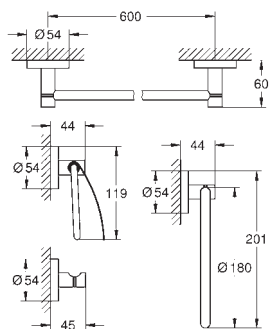

G-40776001
4005176328633

Essentials master bathroom accessories set 4-in-1

Material: metal. Consisting of: towel ring (40 365 001), robe hook (40 364 001), toilet paper holder (40 367 001), towel rail 600 mm (40 366 001). Concealed fastening. Grohe starlight chrome finish.

Gross weight (kg) with packaging: 2,215