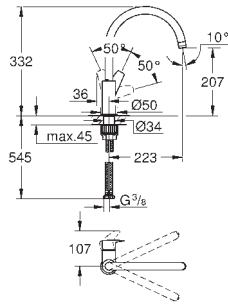

Gross weight (kg) with packaging: 2,315

BAULINES

Kitchen
Mixers

NEW

G-31367001
4005176478512

BauEdge sink mixer C spout

Single-lever sink mixer 1/2". High spout single hole installation. GROHE StarLight finish. GROHE Longlife 28 mm ceramic cartridge. GROHE Zero isolated inner water ways - lead and nickel free. Spout with mousseur swivel tubular spout swivel area 360°. Flexible connection hoses. Rapid installation system. GROHE QuickFix Plus ultra fast and simple installation - no tools needed. Minimum pressure 1.0 bar.