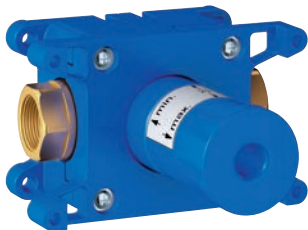

G-35028000
4005176908316

Rapido C rough-in set for single volume

For grid installation of Grohtherm Custom Shower system. Built-in box with removable protection cover. Waterproof membrane base for wall sealing. For masonry and drywall installation. Fixing points for front and back wall. Body of DR brass. Pre-assembled ceramic head part 3/4". Connection threads 1/2". Installation depth 70 - 95 mm.

Gross weight (kg) with packaging: 0,770