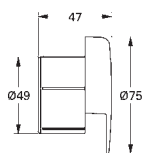

G-19954000
4005176175732