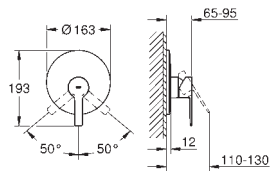

G-19296001
4005176409219