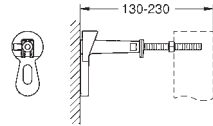

For against-the-wall installations. For fixing the elements at the brick-wall or in front of the studded wall. Adjustment from 130 - 230 mm. 2 pieces.

Gross weight (kg) with packaging: 0,365

G-42242000
4005176804977