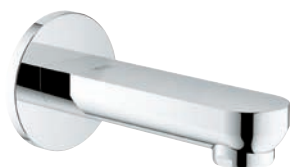

Gross weight (kg) with packaging: 0,800

G-13261000
4005176877384

Eurosmart Cosmopolitan bath spout

Wall mounted. GROHE StarLight chrome finish. Mousseur. Male thread 1/2". Projection 170 mm. Min. recommended pressure 1.0 bar.