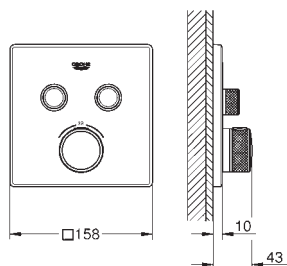

NEW

G-29124000
4005176413308

Grotherm SmartControl Thermostat for concealed installation with 2 valves

Set for final installation for GROHE Rapido SmartBox 35 600 000. metal wall escutcheon with GROHE QuickFix (covered escutcheon and shaft sealing, covered fixing), retroactively 6° adjustable. GROHE StarLight chrome finish. GROHE SmartControl push for ON-OFF, turn for volume adjustment from EcoJoy to full flow. exchangeable symbols. GROHE TurboStat compact cartridge with wax thermolement. GROHE SafeStop safety button at 38°C (calibration required). GROHE SafeStop Plus optional temperature limiter at 43°C or 46°C. included built-in non return valve and dirt strainers. Multiple outlets can be run simultaneously without roughing-in-set.

Flow performance:
outlet B = 24 l/min
outlet C = 26 l/min
outlet B+C = 29 l/min.

Available from 2020

Thermostatics

NEW

G-29126000
4005176413322