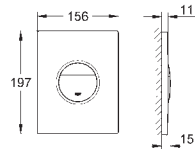

G-38765000
4005176846830