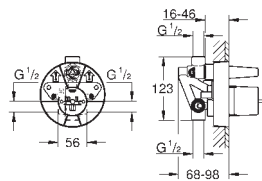

G-33963000
4005176128387