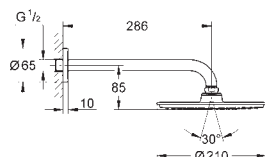

consisting of: Rainshower Cosmopolitan 210 metal head shower (28 368 000). 1 spray pattern: Rain. shower arm Rainshower 286 mm (28 576). GROHE DreamSpray perfect spray pattern. GROHE StarLight chrome finish. SpeedClean anti-lime system. suitable for instantaneous heater. starting at 0.5 bar flow pressure.

Gross weight (kg) with packaging: 2.200