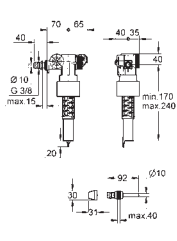

G-37092000
4005176145049