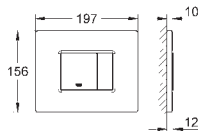

Gross weight (kg) with packaging: 0,440

G-38776SD0
4005176853555

Skate Cosmopolitan Dual flush horizontal actuation stainless steel

For dual flush or start & stop actuation. For horizontal installation. 156 x 197 mm. Plastic fixing frame. Hidden fixing screws. Not suitable for GROHE Fresh. GROHE EcoJoy technology for less water and perfect flow.