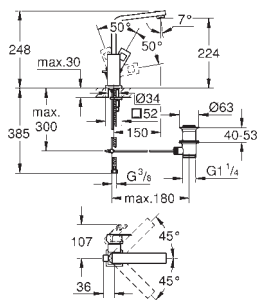

G-23135000
4005176901027

Eurocube basin mixer with pop-up waste, high spout, 90° swivel range

Single hole installation. GROHE SilkMove 28 mm ceramic cartridge. Metal lever. Temperature limiter. GROHE StarLight chrome finish. GROHE QuickFix plus installation system. Mousseur. Swivel tubular spout with stop limiter. Pop-up waste set 1 1/4". Flexible connection hoses.