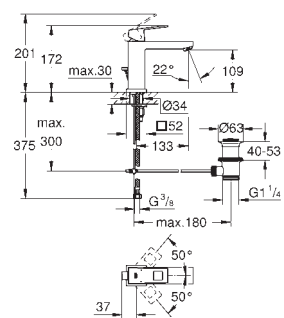

G-23445000
4005176998706

Eurocube medium basin mixer with pop-up waste

Single hole installation. Metal lever. GROHE SilkMove 28 mm ceramic cartridge. With temperature limiter. GROHE StarLight chrome finish. GROHE EcoJoy speedclean mousseur 5.7 L/min. GROHE QuickFix plus installation system. Pop-up waste set 1 1/4". Flexible connection hoses. Min. Recommended pressure 1.0 Bar.