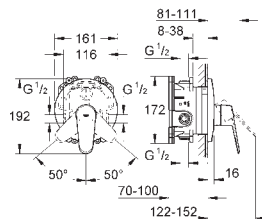

G-35501000
4005176833847

Rapido E Universal concealed mixer body

Without finishing trim set. GROHE SilkMove 46 mm ceramic cartridge. Adjustable flow rate limiter.

Gross weight (kg) with packaging: 1,545