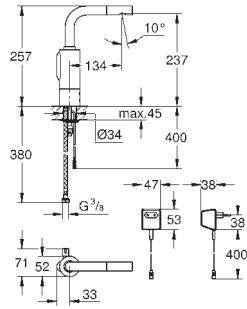

G-36088000
4005176869921

Essence E basin mixer with mixing device

Single hole installation. with plug transformer 230 V. 50 Hz. 3.2 VA. GROHE StarLight chrome finish. GROHE EcoJoy 5.0 l/min flow limiter. integrated mousseur. solenoid valve integrated in housing. flexible connection hoses. dirt strainers. rapid installation system. automatic safety stop after 60 sec (factory set). additional functions and precise settings by remote control 36 407. automatic flushing after 1 or 3 days without use. activation of permanent run for thermal disinfection for 3.5 or 11 min. CE approved. noise classification I in accordance with DIN 4109. type of protection faucet IP 59K. min. recommended pressure 1.0 bar.

Gross weight (kg) with packaging: 3.090