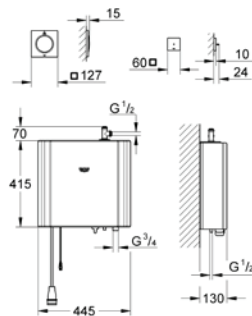

G-27934000
4005176927157

F-Digital Deluxe Steam generator 6.6 kW

Consisting of:
Steam generator. 415 x 445 x 130 mm. Suitable for rooms up to 17 m³. Supply voltage 400 V 3L+N+PE AC, 50 Hz. Power 6.6 kW. Water inlet 3/4". Operating pressure 1 - 5 bar (above pressure reducer). Automatic emptying. Water outlet 1/2". Steam temperature: max. 55°C. Steam outlet 1/2". Type of protection IP 23. CE approved. With connection plug.

Steam outlet module with indentation for fragranced oil. 127 x 127 mm. Connection thread 1/2".

Temperature sensor module. 60 x 60 x 12 mm.

SpeedClean anti-limescale system. GROHE StarLight chrome finish.

Requires rough-in set (29 074 000), F-digital Deluxe base unit box (26 374 000 or 36 397 000), Bluetooth unit (36 371 000) and various cable connections – all to be ordered separately depending on installation situation. For detailed planning and product information please contact your local GROHE Customer Service.

Gross weight (kg) with packaging: 15,500