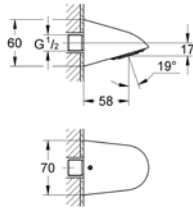

G-28002000
4005176858796