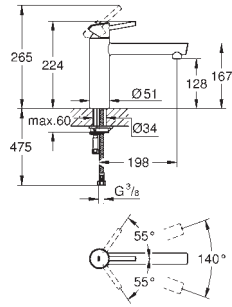

G-31128001
4005176886737

Concetto single-lever sink mixer

Medium spout. single hole installation. GROHE StarLight finish. GROHE SilkMove 35 mm ceramic cartridge. mousseur. adjustable flow rate limiter. swivel cast spout. swivel area 140°. flexible connection hoses. rapid installation system. min recommended pressure 1.0 bar.

Gross weight (kg) with packaging: 2.190