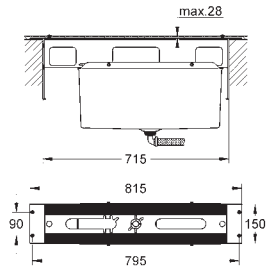

G-29037000
4005176865749

Concealed four/five-hole bath combination (optional)

Baseframe for installation under tiled surround. Consisting of: base frame, drainage box with integrated outlet for splash water. For combination with 19 362 000, 19 373 000, 19 576 001, 19 577 000, 19 578 000, 19 579 000, 19 936 000, 19 919 000, 23 048 002.

Gross weight (kg) with packaging: 8.630