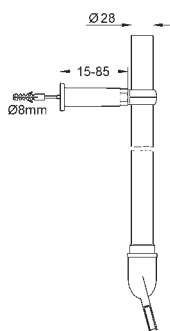

G-42041000
4005176243981

Flush pipe for Rondo A.S. 850 mm

For WC flush valve Rondo A.S. For squatting WC. Flush pipe 850 mm. Distributor for the flush pipe. Flush pipe fixing device.

Gross weight (kg) with packaging: 0,620