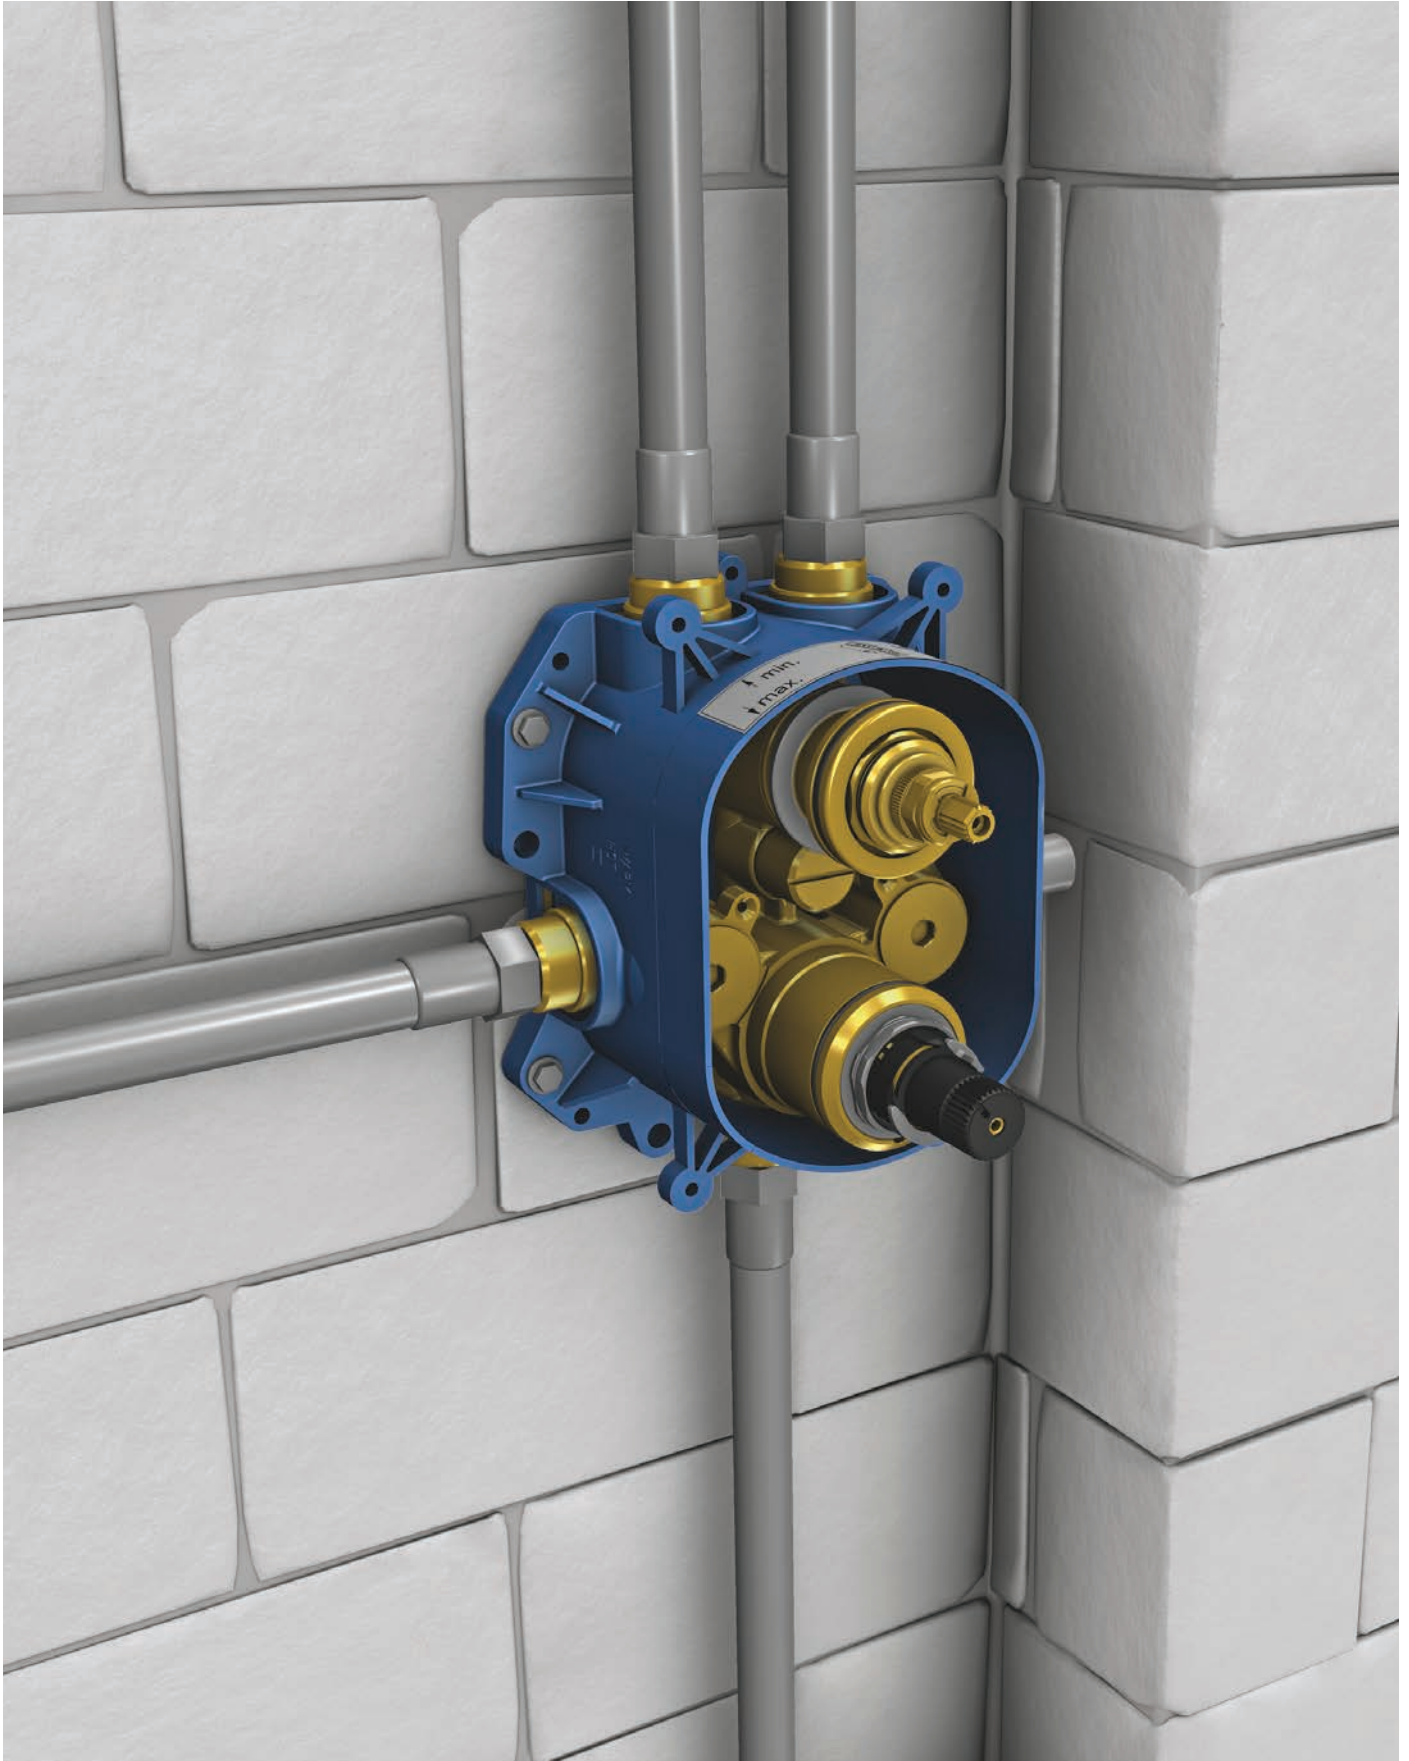

CONCEALED FITTINGS & VALVES