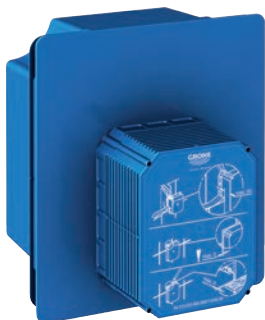

Gross weight (kg) with packaging: 0.512

G-43818000
4005176159589

Adapter for urinal

With inlet pipe 1/2". GROHE StarLight chrome finish.

Gross weight (kg) with packaging: 0,021

G-37338000
4005176837920

Rapido U Urinal rough-in set