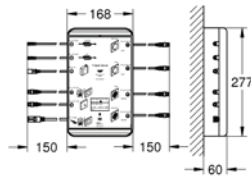

G-36397000
4005176999413