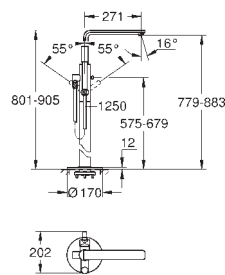

Gross weight (kg) with packaging: 0,860

G-23792001
4005176409257

Lineare free standing bath mixer

Set for final installation with 29 086 000. Without roughing-in-set. GROHE SilkMove 35 mm ceramic cartridge. With temperature limiter. GROHE StarLight chrome finish. Automatic diverter: bath/shower. Spout with mousseur. Projection 271 mm. Integrated non-return valve in the shower outlet 1/2". With shower holder. Hand shower Sena Stick (26 465). Silverflex shower hose 1250 mm (28 362). Protected against backflow.