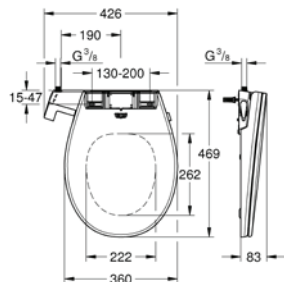

G-39648SHO
4005176575310

Bau manual bidet seat with two sprays and soft close function

WC seat with lid. 2 dedicated spray arms (1 for anal area, 1 for lady spray). pre- and post-rinsing of spray nozzle with fresh water. manually operated side handle. requires no electricity. adjustable spray intensity. Duroplast WC seat and lid with soft close function. flexible water connection 3/8". includes: mounting plate filter pressure 0.1 - 1 MPa (1 - 10 bar). complies with EN 1717. Requires shower hose and T-piece (14074000) for easy connection to the water supply.

Available from 2020

NEW