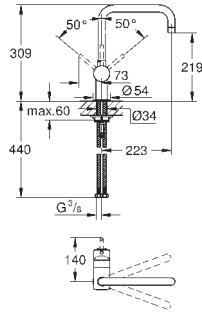

G-32488000
4005176289552

Minta sink mixer U-Spout

U spout. Monobloc installation. GROHE StarLight finish. GROHE SilkMove 46 mm ceramic cartridge. Adjustable flow rate limiter. Selectable swivel area: 0° / 150° / 360°. Swivel tubular spout. Flexible connection hoses. Rapid installation system. Optional temperature limiter (46 308 000).

Gross weight (kg) with packaging: 2,490