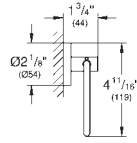

G-40689001
4005176326363