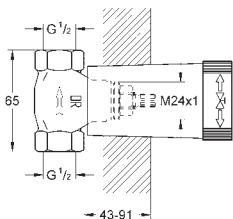

Gross weight (kg) with packaging: 13.285

G-29800000
4005176504839

Concealed stop valve

Pre-assembled head part 1/2". Short spindle. Protection sleeve. Threaded union 1/2". DR-brass.

Gross weight (kg) with packaging: 0,356