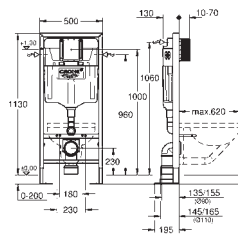

G-38584001
4005176863714

Rapid SL for WC with heavy foot

With flushing cistern GD 2. for free-standing installation. for on-the-wall installations or studded walls. powder coated steel frame. self-supporting. for dry-cladding. completely pre-assembled. with fixed connections. lockable. fixing material. 2 WC fixing bolts. fixing device for ceramic. WC ceramics with small bearing area (less than 205 mm) require additional accessory 38 779 000. distance of fixing bolts 180/230 mm. outlet bend Ø 90 mm. depth adjustable. reducer Ø 90/110 mm. inlet and outlet connecting set. flushing cistern GD 2. 6 - 9 l. containing following features: adjustment ex factory 6 l and 3 l. pneumatic discharge valve offering 3 modes of operation: dual flush or start/stop or single flush. water supply from left/right or back. low noise (group I acc. to German Noise Specification). insulated against condensation. ½" water supply connection including integrated angle valve and push fit flexible hose union. no tools required for the installation of the inspection shaft including protection during construction phase. for vertical or horizontal use. for on-the-wall installation please order wall brackets 38 558 00M (sold separately). for mounting of small flush plates please order revision shaft 40 911 000 (sold separately).

Gross weight (kg) with packaging: 16.125