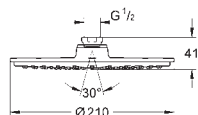

Rain. starting at 0.5 bar flow pressure. ~ 210 mm. metal. with ball joint. rotation angle $\pm 15^\circ$. connection thread 1/2". GROHE DreamSpray perfect flow. GROHE StarLight chrome finish. SpeedClean anti-lime system. suitable for instantaneous heater. This head shower should only be used in conjunction with shower arm 28 384. 28 497 28 576 or 28 724!

Gross weight (kg) with packaging: 1.715

G-26052000
4005176937064