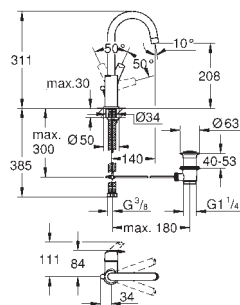

G-23537002
4005176312212

Eurosmart raised basin mixer

Single hole installation. Metal lever. GROHE SilkMove 28 mm ceramic cartridge. With temperature limiter. GROHE StarLight chrome finish. GROHE EcoJoy mousseur 5.7 l/min. GROHE QuickFix rapid installation system. Swivel tubular spout. Swivel area 360°. Pop-up waste set 1 1/4". Flexible connection hoses.

Gross weight (kg) with packaging: 1,800