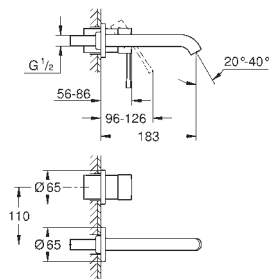

G-19408001
4005176307133

Essence wall mounted basin mixer

Wall mounted trim set for final installation with 32 635 000. Without concealed body. Metal escutcheon. Metal lever. GROHE StarLight chrome finish. GROHE EcoJoy mousseur 5.7 l/Min. GROHE AquaGuide adjustable mousseur. centre distance 110 mm. Projection 183 mm. Min. recommended pressure 1.0 bar.

Gross weight (kg) with packaging: 0,900