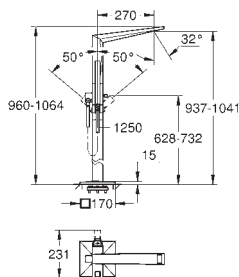

G-23119000
4005176899027

Allure brilliant single lever freestanding bath mixer

Set for final installation for 45 984. Without roughing-in-set. GROHE SilkMove 46 mm ceramic cartridge. GROHE StarLight chrome finish. Automatic diverter: bath/shower. Spout with integrated mousseur. Projection 270 mm. Integrated non-return valve in the shower outlet 1/2". With shower holder. Hand shower euphoria cube+. Metal shower hose 1250 mm. Protected against backflow.

Gross weight (kg) with packaging: 14.975