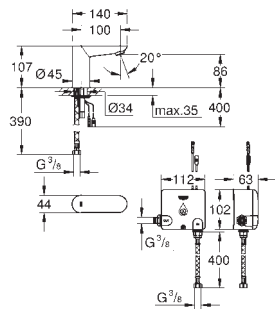

G-36384000
4005176982774

Euroeco Cosmopolitan E Electronic basin tap with powerbox

Infra-red electronic basin tap 1/2" without mixing device. With infrared sensor for bi-directional communication for monitoring, configuration and servicing. Including Powerbox self-generating power system. GROHE EcoJoy 6.0 l/min mousseur. Flexible connection hose. Dirt strainer. Rapid installation system. Powerbox. Power generator with water turbine. Internal energy saving unit. With use of 60 s/24 h stand-by, 260 s/100 h stand-by. With additional backup power. 7 pre-set programs including auto flush, thermal disinfection & cleaning mode. Additional functions and precise settings by remote control 36 407.

Gross weight (kg) with packaging: 2,115