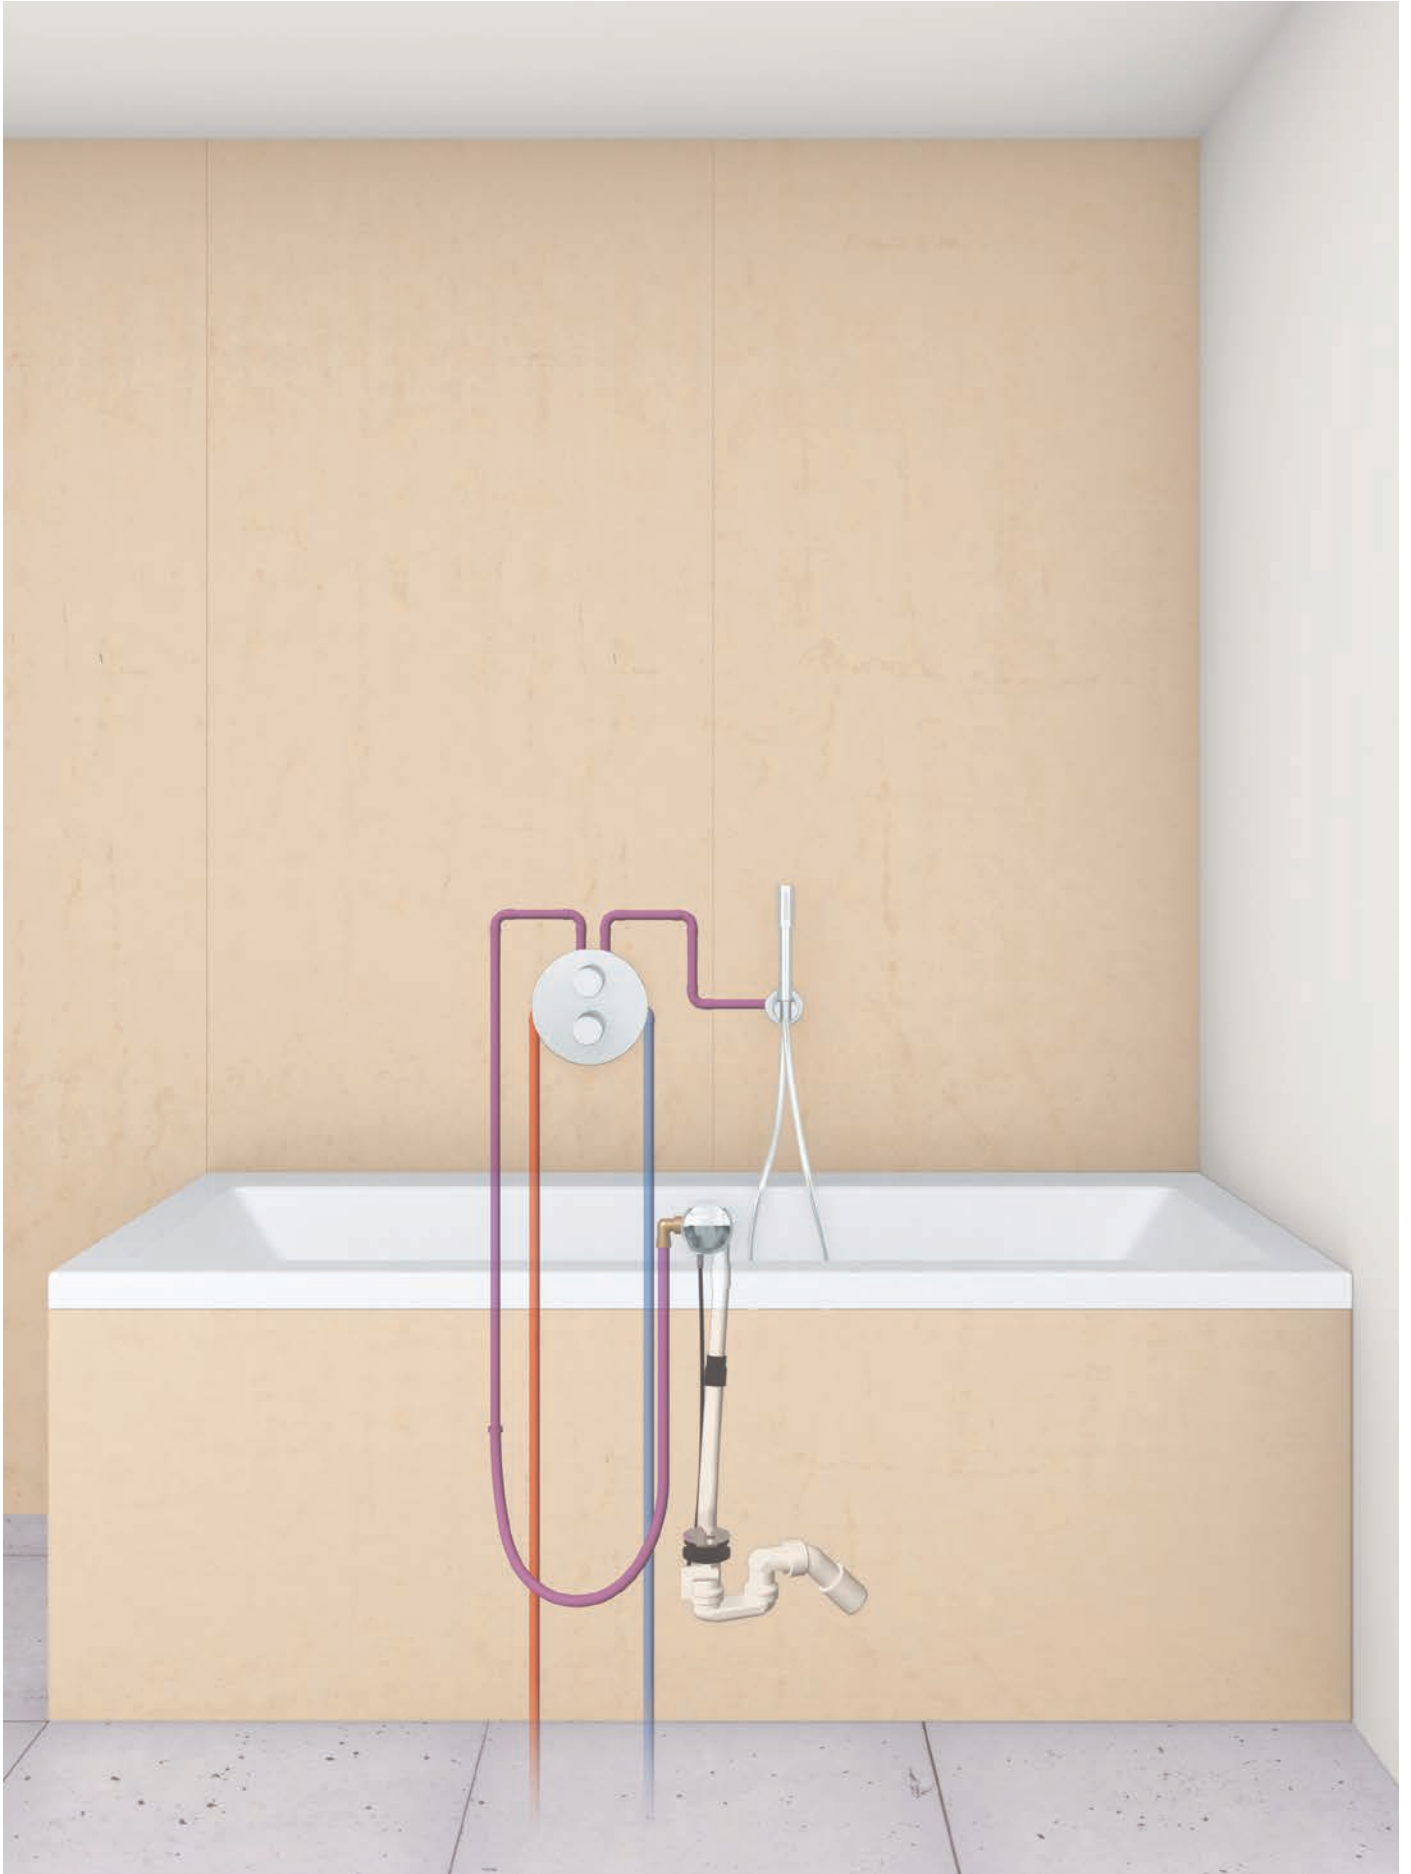

TALENTOFILL

Bathroom
Accessories