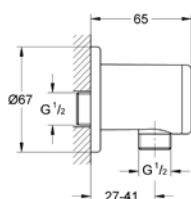

G-28626000
4005176041358