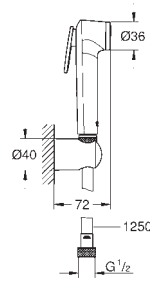

G-26354000
4005176333873