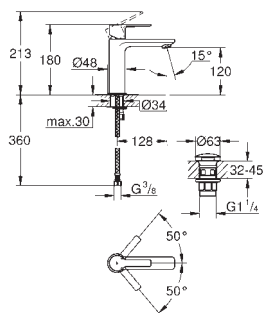

G-23106001
4005176409110

Lineare basin mixer

Monobloc installation. Metal lever. 28 mm ceramic cartridge with GROHE SilkMove. With temperature limiter. GROHE StarLight chrome finish. GROHE EcoJoy SpeedClean mousseur 5.7 l/min. GROHE QuickFix Plus installation system. Smooth body with push-open, pop-up waste set 1 1/4". Flexible connection hoses.

Gross weight (kg) with packaging: 1,675