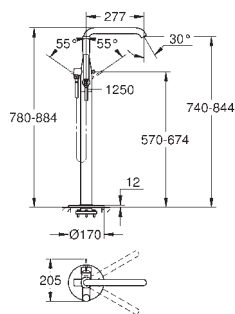

Gross weight (kg) with packaging: 2.650

G-23491001
4005176307263

Essence free standing bath mixer

Trim set for final installation with 29 086 000. Without roughing-in-set. GROHE SilkMove 35 mm ceramic cartridge. With temperature limiter. GROHE StarLight chrome finish. Automatic diverter: bath/shower. Swivel spout with mousseur and stop limiter. Projection 277 mm. Integrated non-return valve in the shower outlet 1/2". With shower holder. Hand shower Euphoria Cosmopolitan Stick (27 806 000) 7.6 l/Min. Silverflex shower hose 1250 mm 1/2" x 1/2" (28 362). Protected against backflow. Min. recommended pressure 1.0 bar.