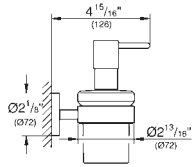

G-40448001
4005176328343