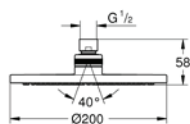

G-27541001
4005176451676