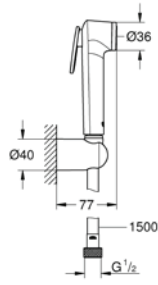

G-26353000
4005176333866