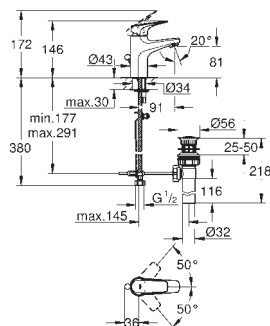

G-32810000
4005176874383

BauFlow basin mixer with pop-up waste

Single hole installation. Metal lever. GROHE longlife 28 mm ceramic cartridge. GROHE StarLight chrome finish. Mousseur. Pop-up waste set 1". Flexible connection hoses. Rapid installation system.

Gross weight (kg) with packaging: 1.362