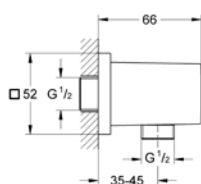

G-27704000
4005176907159