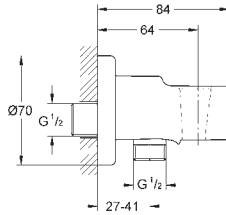

G-28628000
4005176041396