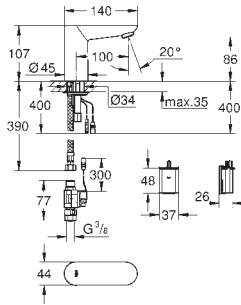

G-36271000
4005176893193

Euroeco Cosmopolitan E infra-red electronic basin tap, with battery

With infrared sensor for bi-directional communication for monitoring. Configuration and servicing. For cold or premixed water. 6 V lithium battery. type CR-P2. battery lifetime: approx. 7 years (150 actuations a day). GROHE StarLight finish. GROHE EcoJoy mousseur 5.7 l/min. flexible connection hoses. Dirt strainers. External solenoid valve. External battery. Rapid installation system. Multistage battery status display. 7 Pre-set programs: Auto flush. Thermal disinfection. Cleaning mode. Additional functions and precise settings by remote control 36 407. CE approved. Noise classification i in accordance with DIN 4109. Type of protection faucet IP 59K. min. recommended pressure 1.0 bar.

Gross weight (kg) with packaging: 1.245