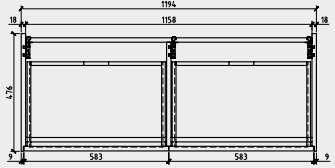

BATHROOM FURNITURE

Gio Designer
BATHROOM FURNITURE

BATHROOMS

SIMPLICITY 600
R600WH
White cabinet and basin complete.
Size: 600mm.

SIMPLICITY 800
R800WH
White cabinet and basin complete.
Size: 800mm.

SIMPLICITY 1200
R1200WH
White cabinet and basin complete.
Size: 1200mm.