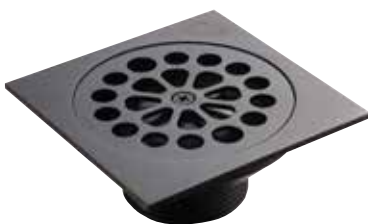

SHOWER TRAP

1015-12/MB
Square shower trap.