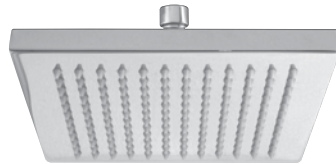

PRESTIGE SQUARE SHOWER HEAD

9924CH

Shower head: 200 x 200mm. Chrome finish.