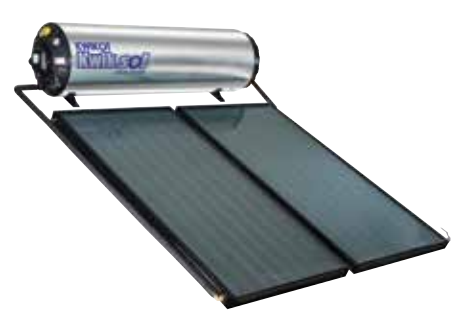

KWIKSOL INDIRECT SYSTEM INLAND

50L-150-IC / 50L-200-IC / 50L-300-IC			
Capacity (Litres)	150L	200L	300L
No. Vacuum Tubes	1x2m²	1x2.5m² or 2x2m²	2x2m²

KWIKOT DOMESTIC HEAT PUMPS

Kwikot Heat Pumps are one of the most efficient hot water heating systems available, as they utilise the solar heat stored in the surrounding environment. This free environment energy provides approximately 75% of the heat pump's heating energy and only approximately 25% of external energy is required in the form of electricity, to achieve an output of 100%.

STANDARD SUPREME

Heating Capacity
Water Heater Size
Rate Power Input
Rate Current
Hot Water Output
Refrigerant Gas

HP-003 HP-003PC	HP-005 HP-005PC	HP-007 HP-007PC
3.5kW	5.5kW	7.0kW
100 / 150L	200 / 250L	Up to 450L
900W	1.5W	1.85W
4.5A	6.0A	8.6A
85 L/H	110 L/H	150 L/H
R407C	R407C	R407C