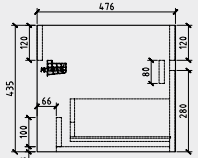

SIMPLICITY 800
R800WH
White cabinet and basin complete.
Size: 800mm.