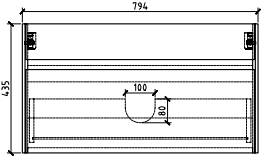

BATHROOM FURNITURE

Gio Designer
BATHROOM FURNITURE

BATHROOMS

SIMPLICITY 600
R600WH
White cabinet and basin complete.
Size: 600mm.

SIMPLICITY 800
R800WH
White cabinet and basin complete.
Size: 800mm.

SIMPLICITY 1200
R1200WH
White cabinet and basin complete.
Size: 1200mm.