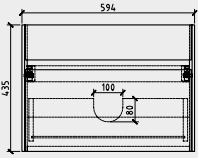

SIMPLICITY 800
R800WH
White cabinet and basin complete.
Size: 800mm.