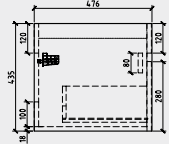

BATHROOM FURNITURE

Gio Designer
BATHROOM FURNITURE

BATHROOMS

SIMPLICITY 600
R600WH
White cabinet and basin complete.
Size: 600mm.

SIMPLICITY 800
R800WH
White cabinet and basin complete.
Size: 800mm.

SIMPLICITY 1200
R1200WH
White cabinet and basin complete.
Size: 1200mm.