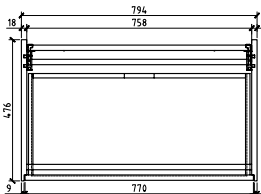

BATHROOM FURNITURE

Gio Designer
BATHROOM FURNITURE

BATHROOMS

SIMPLICITY 600
R600WH
White cabinet and basin complete.
Size: 600mm.

SIMPLICITY 800
R800WH
White cabinet and basin complete.
Size: 800mm.

SIMPLICITY 1200
R1200WH
White cabinet and basin complete.
Size: 1200mm.