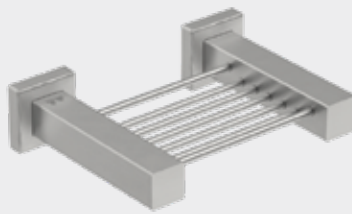

SOAP RACK

8530BRSH

8500 Series Premium Collection.
Grade 304 stainless steel. Selected items available in different finishes.