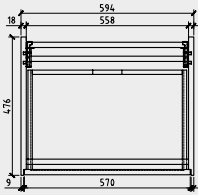

SIMPLICITY 800
R800WH
White cabinet and basin complete.
Size: 800mm.