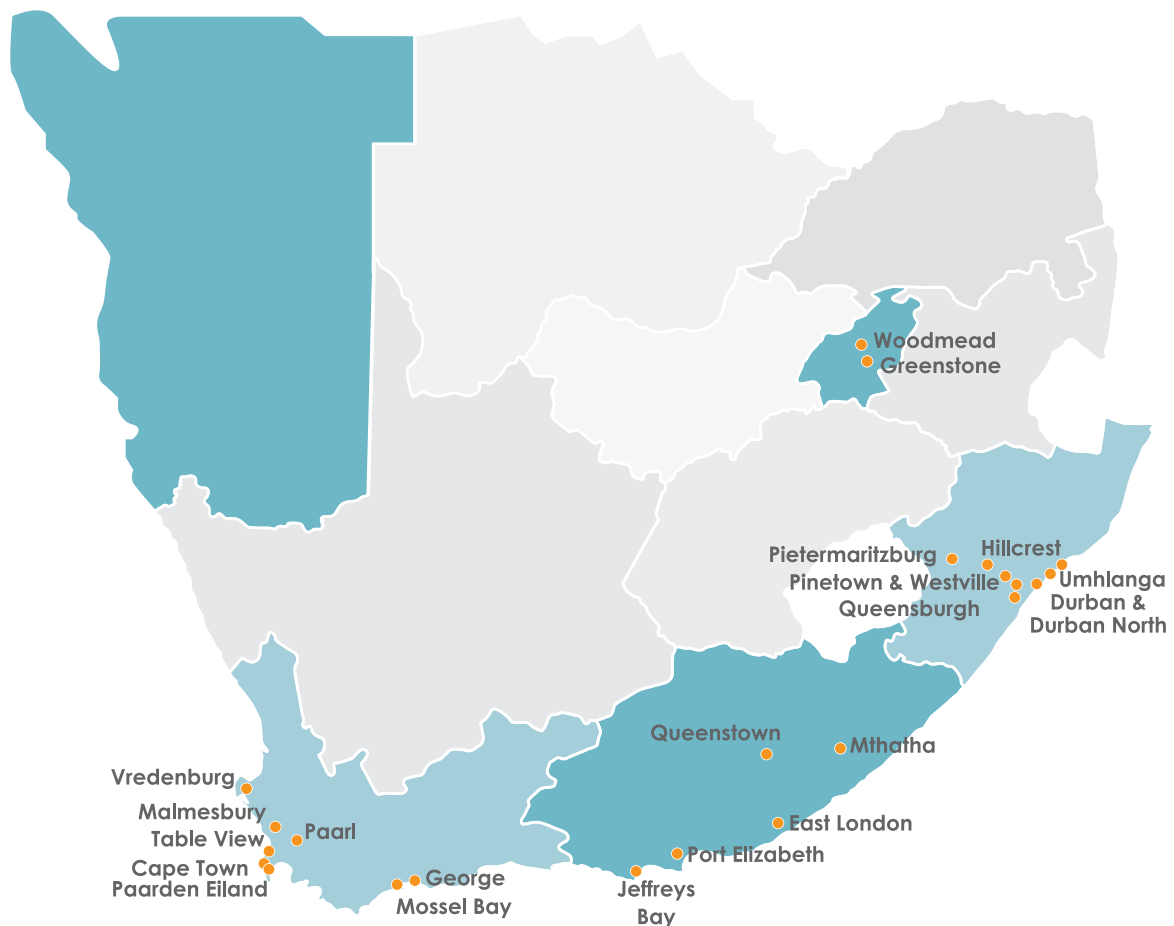

NATIONWIDE STORES

Location is everything. That's why
we're almost everywhere!

CONTACT DETAILS

EASTERN CAPE

East London:	21 Bowls Road, Arcadia.	Tel: 043 743 7606
Jeffreys Bay:	4 Noorsekloof Road.	Tel: 042 296 0017
Mthatha:	1 Progress Street, Vulindlela Heights.	Tel: 047 531 0631
Port Elizabeth:	2 Springfield Road, Charlo.	Tel: 041 367 5135
Queenstown:	103 Cathcart Road.	Tel: 045 838 1491