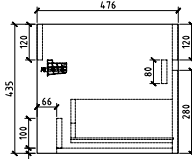

BATHROOM FURNITURE

Gio Designer
BATHROOM FURNITURE

BATHROOMS

SIMPLICITY 600
R600WH
White cabinet and basin complete.
Size: 600mm.

SIMPLICITY 800
R800WH
White cabinet and basin complete.
Size: 800mm.

SIMPLICITY 1200
R1200WH
White cabinet and basin complete.
Size: 1200mm.