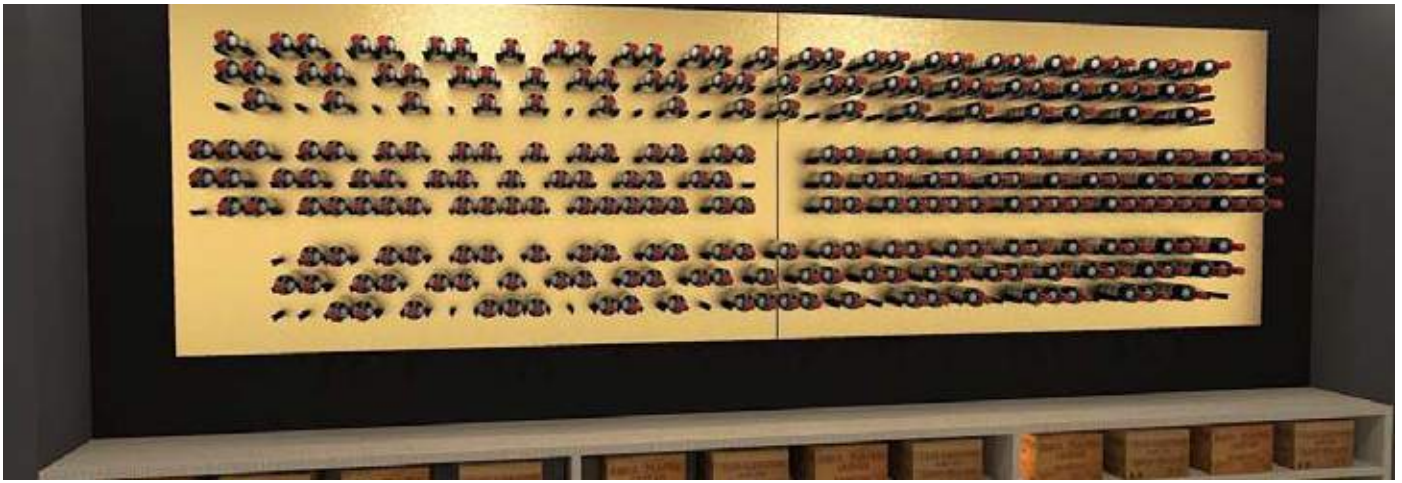

DISPLAY WINE