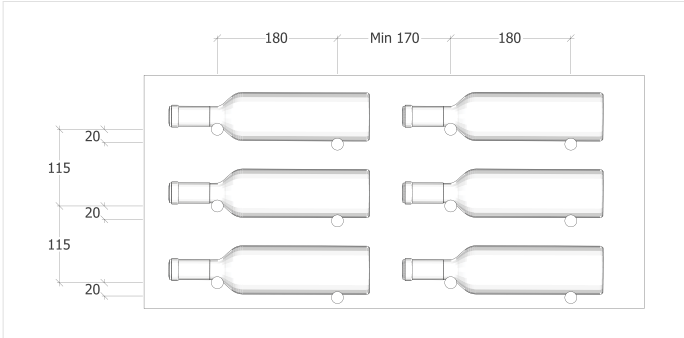

DISPLAY WINE

www.displaywine.com

FIXING AND INSTALLATION NOTES:

When creating custom panels with the Vinowall or Display Pins, there are a number of items to consider:

- The board used should be no less than 16mm in thickness.
- Screw fixings to connect the Display Wine products to the board are supplied with each component.
- Due to the screws that connect the V-Pins or Display Pins through the board, the custom panel when fixed to the wall will sit 3mm away from the wall and create a small shadowline. If the desired result is a flush panel, then a frame or countersinking the screws will be required.
- Fixing the panel with Vinowall or Display Pins to the wall: (This is our recommendation only and we cannot be held liable for any damages incurred from incorrect panel fixing related to installation etc)
- Wall fixings are for your own supply and will be dependant on the wall and board type chosen.
- Positioning of wall screw fixing into the wall is recommended to be positioned behind bottle placement.
- Quantity of fixings will depend on the size of the panel.
- An average bottle of wine weighs 1.4kg's. So for an example, a 1000mm x 1000mm custom Vinowall panel, when stocked with wine will weigh 115kg's, then the weight of the board plus the weight of the V-Pins or Display Pins can come to almost 200kg's of total weight
- Therefore, ensure that the size, quality and quantity is sufficient for the final stocked product weight.
- The positioning of the V-Pins should read like a "V" with the flat part on top, and the point at the bottom. The reason for this is to space the bottles apart, left to right and above one another in the most economical way. This also allows for a better fit of many different 750ml bottle sizes.
- It is recommended to work with manageable size panels. For the weight and the handling.