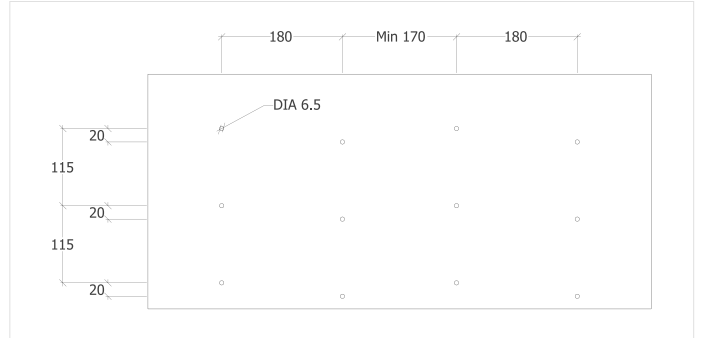

DISPLAY WINE

www.displaywine.com

FIXING AND INSTALLATION NOTES:

When creating custom panels with the Vinowall or Display Pins, there are a number of items to consider:

- The board used should be no less than 16mm in thickness.
- Screw fixings to connect the Display Wine products to the board are supplied with each component.
- Due to the screws that connect the V-Pins or Display Pins through the board, the custom panel when fixed to the wall will sit 3mm away from the wall and create a small shadowline. If the desired result is a flush panel, then a frame or countersinking the screws will be required.
- Fixing the panel with Vinowall or Display Pins to the wall: (This is our recommendation only and we cannot be held liable for any damages incurred from incorrect panel fixing related to installation etc)
- Wall fixings are for your own supply and will be dependant on the wall and board type chosen.
- Positioning of wall screw fixing into the wall is recommended to be positioned behind bottle placement.
- Quantity of fixings will depend on the size of the panel.
- An average bottle of wine weighs 1.4kg's. So for an example, a 1000mm x 1000mm custom Vinowall panel, when stocked with wine will weigh 115kg's, then the weight of the board plus the weight of the V-Pins or Display Pins can come to almost 200kg's of total weight
- Therefore, ensure that the size, quality and quantity is sufficient for the final stocked product weight.
- The positioning of the V-Pins should read like a "V" with the flat part on top, and the point at the bottom. The reason for this is to space the bottles apart, left to right and above one another in the most economical way. This also allows for a better fit of many different 750ml bottle sizes.
- It is recommended to work with manageable size panels. For the weight and the handling.