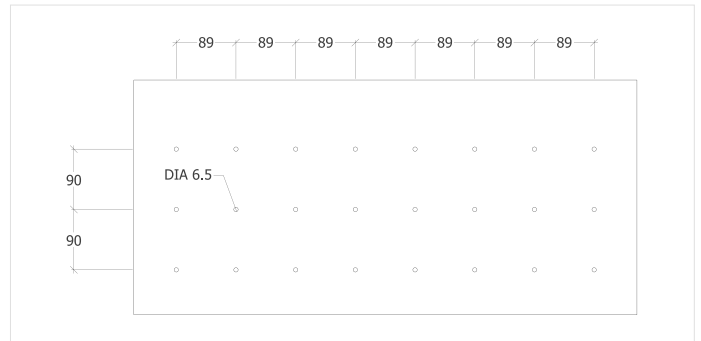

DISPLAY WINE

www.displaywine.com

FIXING AND INSTALLATION NOTES:

When creating custom panels with the Vinowall or Display Pins, there are a number of items to consider:

- The board used should be no less than 16mm in thickness.
- Screw fixings to connect the Display Wine products to the board are supplied with each component.
- Due to the screws that connect the V-Pins or Display Pins through the board, the custom panel when fixed to the wall will sit 3mm away from the wall and create a small shadowline. If the desired result is a flush panel, then a frame or countersinking the screws will be required.
- Fixing the panel with Vinowall or Display Pins to the wall: (This is our recommendation only and we cannot be held liable for any damages incurred from incorrect panel fixing related to installation etc)
- Wall fixings are for your own supply and will be dependant on the wall and board type chosen.
- Positioning of wall screw fixing into the wall is recommended to be positioned behind bottle placement.
- Quantity of fixings will depend on the size of the panel.
- An average bottle of wine weighs 1.4kg's. So for an example, a 1000mm x 1000mm custom Vinowall panel, when stocked with wine will weigh 115kg's, then the weight of the board plus the weight of the V-Pins or Display Pins can come to almost 200kg's of total weight
- Therefore, ensure that the size, quality and quantity is sufficient for the final stocked product weight.
- The positioning of the V-Pins should read like a "V" with the flat part on top, and the point at the bottom. The reason for this is to space the bottles apart, left to right and above one another in the most economical way. This also allows for a better fit of many different 750ml bottle sizes.
- It is recommended to work with manageable size panels. For the weight and the handling.