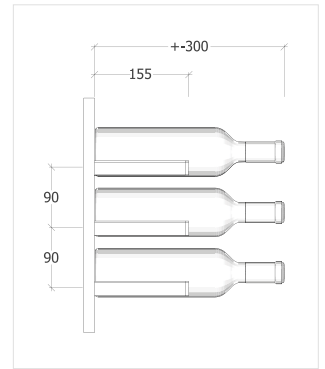

DISPLAY WINE

www.displaywine.com

FIXING AND INSTALLATION NOTES:

When creating custom panels with the Vinowall or Display Pins, there are a number of items to consider:

- The board used should be no less than 16mm in thickness.
- Screw fixings to connect the Display Wine products to the board are supplied with each component.
- Due to the screws that connect the V-Pins or Display Pins through the board, the custom panel when fixed to the wall will sit 3mm away from the wall and create a small shadowline. If the desired result is a flush panel, then a frame or countersinking the screws will be required.
- Fixing the panel with Vinowall or Display Pins to the wall: (This is our recommendation only and we cannot be held liable for any damages incurred from incorrect panel fixing related to installation etc)
- Wall fixings are for your own supply and will be dependant on the wall and board type chosen.
- Positioning of wall screw fixing into the wall is recommended to be positioned behind bottle placement.
- Quantity of fixings will depend on the size of the panel.
- An average bottle of wine weighs 1.4kg's. So for an example, a 1000mm x 1000mm custom Vinowall panel, when stocked with wine will weigh 115kg's, then the weight of the board plus the weight of the V-Pins or Display Pins can come to almost 200kg's of total weight
- Therefore, ensure that the size, quality and quantity is sufficient for the final stocked product weight.
- The positioning of the V-Pins should read like a "V" with the flat part on top, and the point at the bottom. The reason for this is to space the bottles apart, left to right and above one another in the most economical way. This also allows for a better fit of many different 750ml bottle sizes.
- It is recommended to work with manageable size panels. For the weight and the handling.