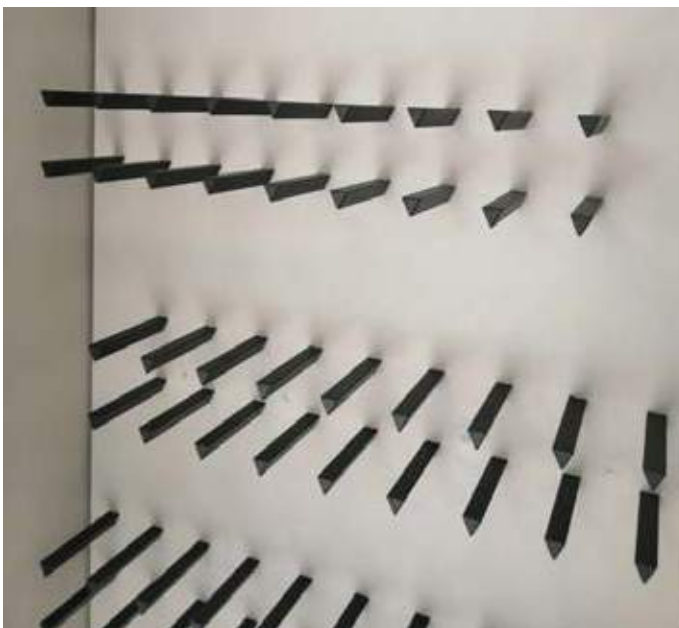

DISPLAY WINE

www.displaywine.com

FIXING AND INSTALLATION NOTES:

When creating custom panels with the Vinowall or Display Pins, there are a number of items to consider:

- The board used should be no less than 16mm in thickness.
- Screw fixings to connect the Display Wine products to the board are supplied with each component.
- Due to the screws that connect the V-Pins or Display Pins through the board, the custom panel when fixed to the wall will sit 3mm away from the wall and create a small shadowline. If the desired result is a flush panel, then a frame or countersinking the screws will be required.
- Fixing the panel with Vinowall or Display Pins to the wall: (This is our recommendation only and we cannot be held liable for any damages incurred from incorrect panel fixing related to installation etc)
- Wall fixings are for your own supply and will be dependant on the wall and board type chosen.
- Positioning of wall screw fixing into the wall is recommended to be positioned behind bottle placement.
- Quantity of fixings will depend on the size of the panel.
- An average bottle of wine weighs 1.4kg's. So for an example, a 1000mm x 1000mm custom Vinowall panel, when stocked with wine will weigh 115kg's, then the weight of the board plus the weight of the V-Pins or Display Pins can come to almost 200kg's of total weight
- Therefore, ensure that the size, quality and quantity is sufficient for the final stocked product weight.
- The positioning of the V-Pins should read like a "V" with the flat part on top, and the point at the bottom. The reason for this is to space the bottles apart, left to right and above one another in the most economical way. This also allows for a better fit of many different 750ml bottle sizes.
- It is recommended to work with manageable size panels. For the weight and the handling.