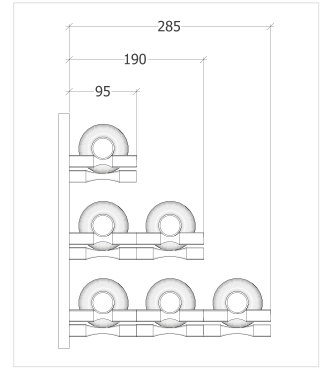

DISPLAY WINE

www.displaywine.com

FIXING AND INSTALLATION NOTES:

When creating custom panels with the Vinowall or Display Pins, there are a number of items to consider:

- The board used should be no less than 16mm in thickness.
- Screw fixings to connect the Display Wine products to the board are supplied with each component.
- Due to the screws that connect the V-Pins or Display Pins through the board, the custom panel when fixed to the wall will sit 3mm away from the wall and create a small shadowline. If the desired result is a flush panel, then a frame or countersinking the screws will be required.
- Fixing the panel with Vinowall or Display Pins to the wall: (This is our recommendation only and we cannot be held liable for any damages incurred from incorrect panel fixing related to installation etc)
- Wall fixings are for your own supply and will be dependant on the wall and board type chosen.
- Positioning of wall screw fixing into the wall is recommended to be positioned behind bottle placement.
- Quantity of fixings will depend on the size of the panel.
- An average bottle of wine weighs 1.4kg's. So for an example, a 1000mm x 1000mm custom Vinowall panel, when stocked with wine will weigh 115kg's, then the weight of the board plus the weight of the V-Pins or Display Pins can come to almost 200kg's of total weight
- Therefore, ensure that the size, quality and quantity is sufficient for the final stocked product weight.
- The positioning of the V-Pins should read like a "V" with the flat part on top, and the point at the bottom. The reason for this is to space the bottles apart, left to right and above one another in the most economical way. This also allows for a better fit of many different 750ml bottle sizes.
- It is recommended to work with manageable size panels. For the weight and the handling.