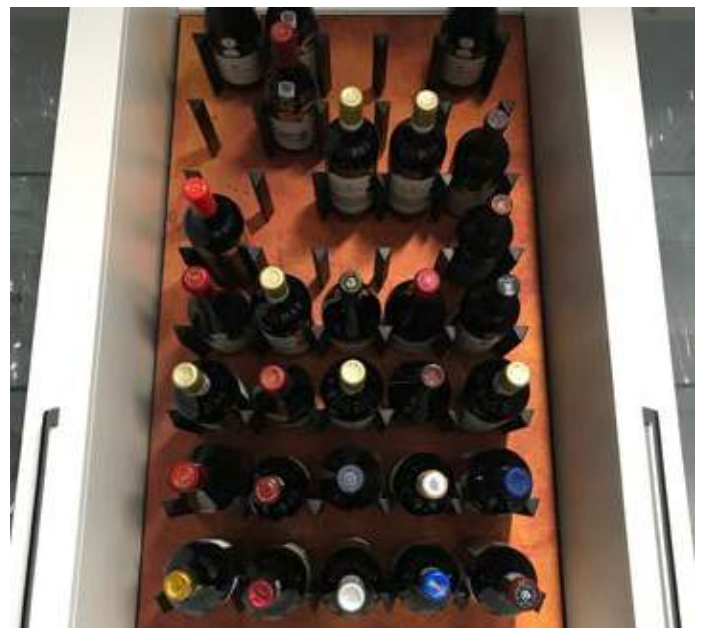

DISPLAY WINE

www.displaywine.com

FIXING AND INSTALLATION NOTES:

When creating custom panels with the Vinowall or Display Pins, there are a number of items to consider:

- The board used should be no less than 16mm in thickness.
- Screw fixings to connect the Display Wine products to the board are supplied with each component.
- Due to the screws that connect the V-Pins or Display Pins through the board, the custom panel when fixed to the wall will sit 3mm away from the wall and create a small shadowline. If the desired result is a flush panel, then a frame or countersinking the screws will be required.
- Fixing the panel with Vinowall or Display Pins to the wall: (This is our recommendation only and we cannot be held liable for any damages incurred from incorrect panel fixing related to installation etc)
- Wall fixings are for your own supply and will be dependant on the wall and board type chosen.
- Positioning of wall screw fixing into the wall is recommended to be positioned behind bottle placement.
- Quantity of fixings will depend on the size of the panel.
- An average bottle of wine weighs 1.4kg's. So for an example, a 1000mm x 1000mm custom Vinowall panel, when stocked with wine will weigh 115kg's, then the weight of the board plus the weight of the V-Pins or Display Pins can come to almost 200kg's of total weight
- Therefore, ensure that the size, quality and quantity is sufficient for the final stocked product weight.
- The positioning of the V-Pins should read like a "V" with the flat part on top, and the point at the bottom. The reason for this is to space the bottles apart, left to right and above one another in the most economical way. This also allows for a better fit of many different 750ml bottle sizes.
- It is recommended to work with manageable size panels. For the weight and the handling.