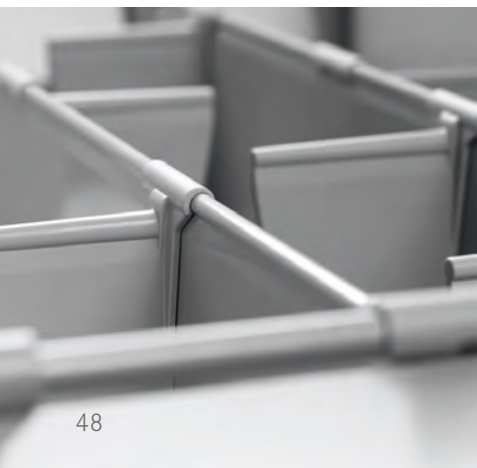

The elegant add-on, dividing and organising systems are both design elements and organisation aids. They also provide the perfect solution for all kinds of objects. The systems are timeless and made of high-quality materials, are extremely variable and offer a host of individual design options.

Neatly stored means readily found. And GRASS systems make it all so much easier. Because every item is always neatly arranged for convenient access.