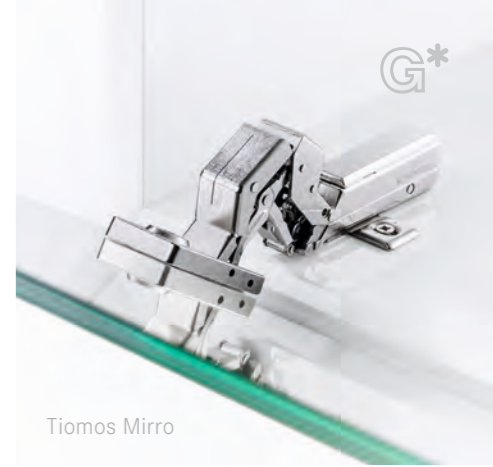

TIOMOS HINGE SYSTEM

Tiomos M series.
The perfect solution
for all applications.

The Tiomos M series in three versions is equipped to meet all demands. Tiomos Mirro is the ideal hinge for glass and mirror doors. Tiomos M9 was designed especially for 4-sided mitre doors and rebated doors. Tiomos M0 without cup hole is particularly suitable for thin doors with a thickness of more than 6 mm and high-quality materials such as aluminium. The colour Night, which is available for all Tiomos hinges, is particularly suitable for trendy, dark surfaces.

GRASS has continued the development of Tiomos so that we now have clever versions which once more open the doors to new design worlds.