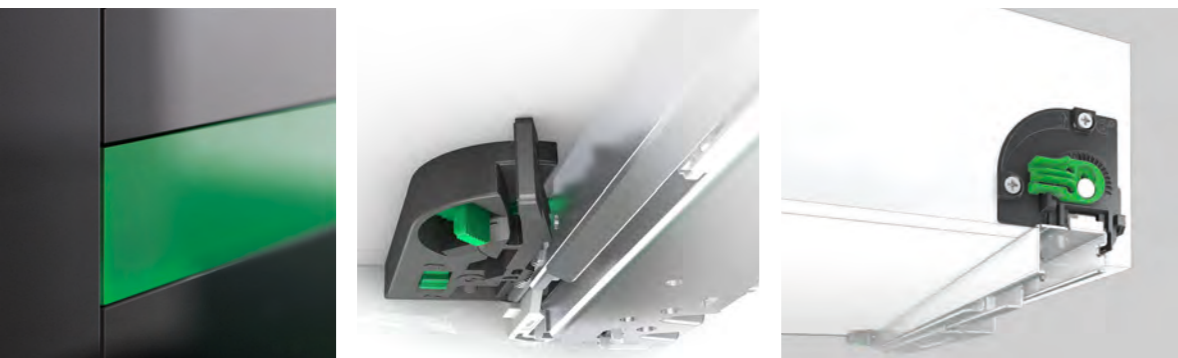

Combined with the GRASS Sensomatic opening system, the DWD XP full extension slides can be moved with the utmost comfort.

DYNAPRO SLIDE SYSTEM

Invisible functionality for
maximum drawer individuality.

High load capacity. Synchronised movement. 4D adjustment.
The extensive special qualities make Dynapro a unique movement system for individualists.