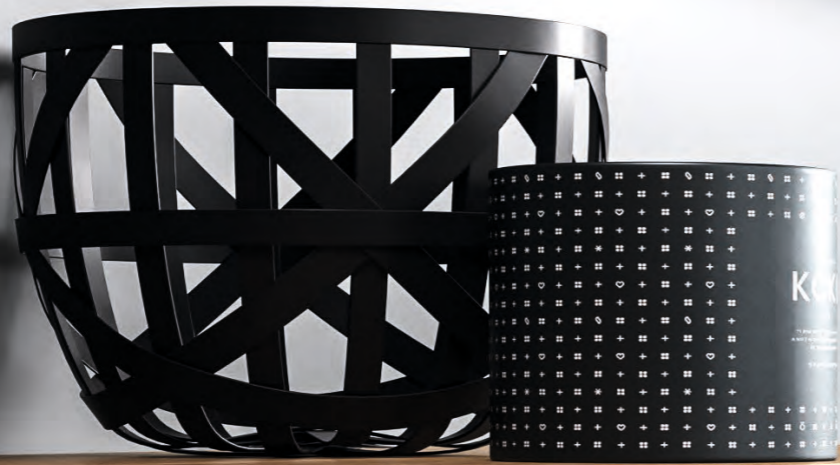

KINVARO S
UP-AND-OVER FLAP SYSTEM

The single front lifts up above the cabinet at an angle and remains fixed in any position. Up-and-over flap systems are extremely stable and particularly well suited to cabinets with cornices, pelmets and attached lights. Ideal for handle-free fronts.

KINVARO T
LIFT-UP FLAP SYSTEMS

The single front opens up comfortably with a gentle lift movement. The particularly elegant movement sequence is enhanced by the integrated, adjustable Soft-close damping. Ideal for light to medium-weight fronts.

Kinvaro D – the slimline flap stay with pull cable for elegant furniture with drinks compartment flaps.

The flap stay with pull cable extends the range of applications to drinks compartment flaps and is available in two versions, Kinvaro D/M and Kinvaro D/S, for different flap sizes and weights. Both versions can be fitted on the left or right, depending on the respective conditions. They can be easily fitted – either horizontally or vertically, depending on the depth of the cabinet. The opening angle and cable length can be adjusted individually. With the colours White, Night and Smoke, GRASS offers three elegant options for coordination with different furniture designs. Both versions are equipped with an opening damper. On the larger version Kinvaro D/M, closing is also damped. Its spring force can also be adjusted individually.