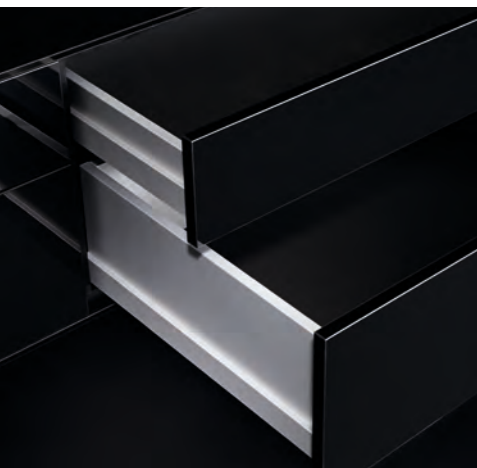

The design of Nova Pro Scala is characterised by reduction to the essential; to clear design principles as well as perfect unity of form and function.

The simplicity of form with its distinct lines, right angles and small radii lends the double-wall metal drawer sides a timeless, technically functional look. The special character of Nova Pro is based on its perfection through to the last detail and the modular system concept. Everything is focused on perfect function, top quality and lasting value – from the precision craftsmanship of every individual part as well as the colour and surface finishes.

The Nova Pro Scala range is rounded off with two global innovations. The new side wall depth of 250 mm ensures a stable construction up to a front height of 780 mm. In contrast, Nova Pro Crystal Plus offers absolute design freedom. Individual design elements can be inserted simply and without any tools.