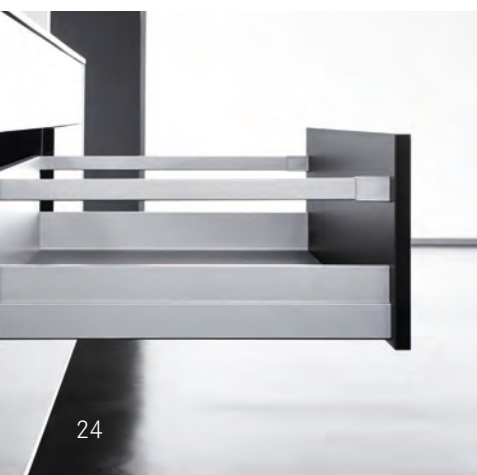

"Nova Pro is a piece of contemporary history.
Nova Pro Scala is a step forwards into the future."