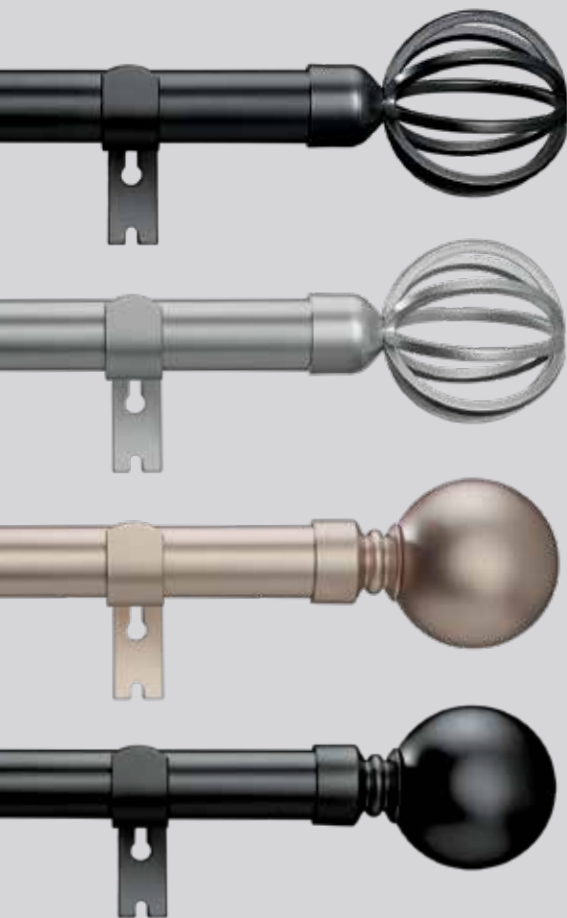

STEEL EXPANDING ROD SETS

Be inspired to create your look, your way, with Decorland's Expandable Rod Sets, which include Expanding Rods, Finials and Brackets. Convenient and easy to set up with everything you need included. A simple DIY solution for any window.

25mm SINGLE EXPANDING ROD SETS

From **R499**

EXPANDS FROM 1.5m TO 2.8m

GLOBE FINIAL SETS

Colours available: Black and Silver.

BALL FINIAL SETS

Colours available: Champagne, Silver and Black.