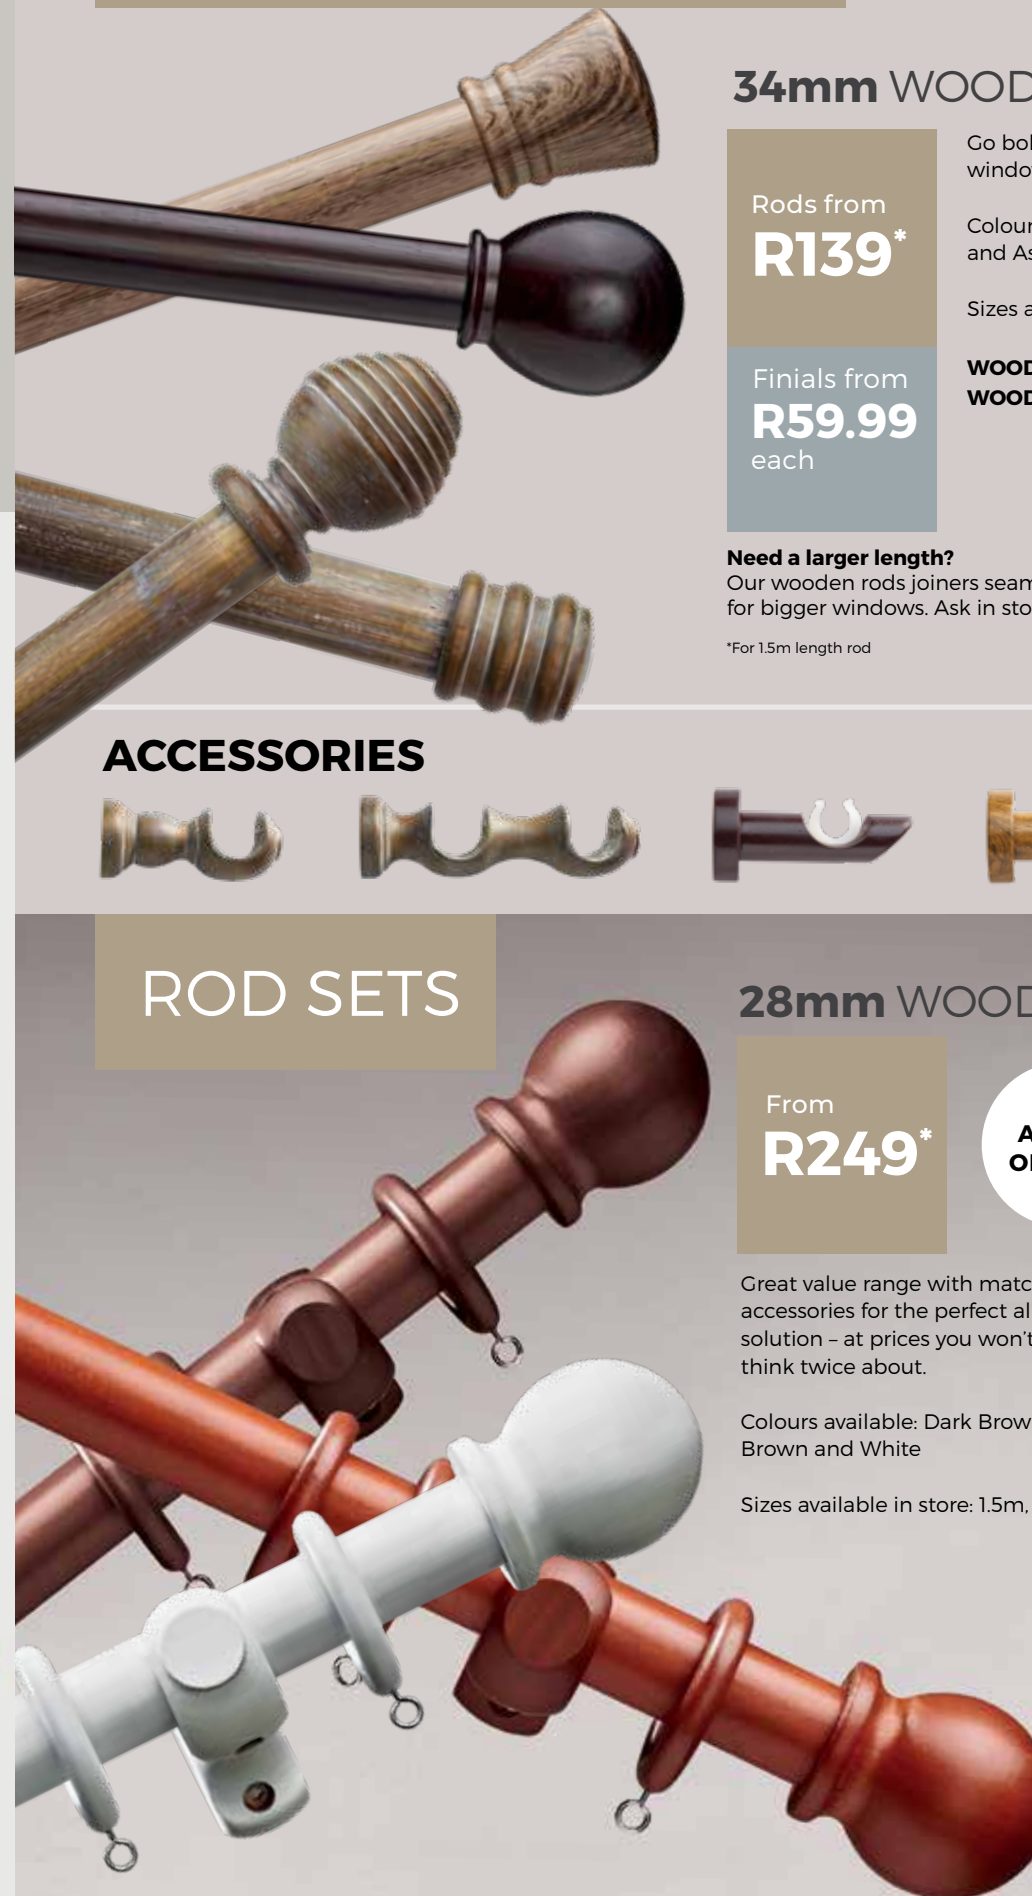

Sizes available in store: 1.5m, 2m, 2.5m

### SET INCLUDES:

WOODEN ROD

2 X WOODEN FINIALS

2 X WOODEN BRACKETS

10 X WOODEN CURTAIN RINGS

\*For 1.5m length rod set