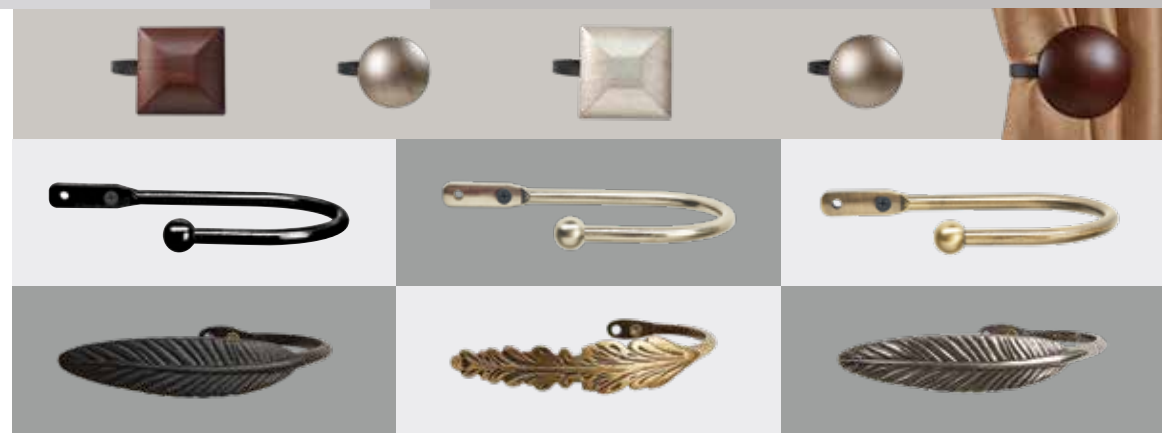

CURTAIN HOLDBACKS

From **R119**