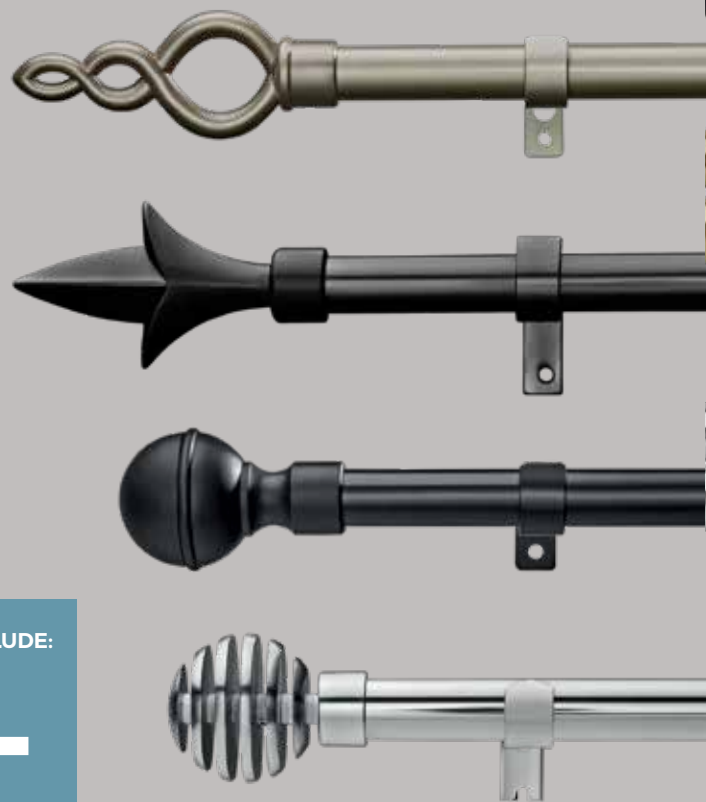

### BALL FINIAL SETS

Colours available: Champagne, Silver and Black.

#### SETS INCLUDE:

EXPANDING ROD

2 X FINIALS

3 X BRACKETS