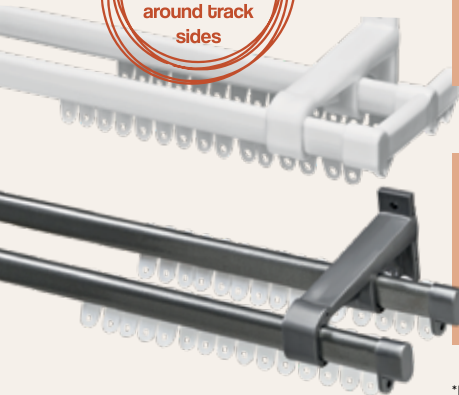

# CURTAIN TRACK

**STEEL  
CURTAIN  
TRACK**

## ALUMINIUM DOUBLE CURTAIN TRACK

Sizes available in store:  
1.5m, 2m, 2.5m, 3m

Glides and brackets included.

Double  
From  
**R299\***

**ALUMINIUM  
CURTAIN  
TRACK**

Valance  
ends that allow  
curtains to wrap  
around track  
sides