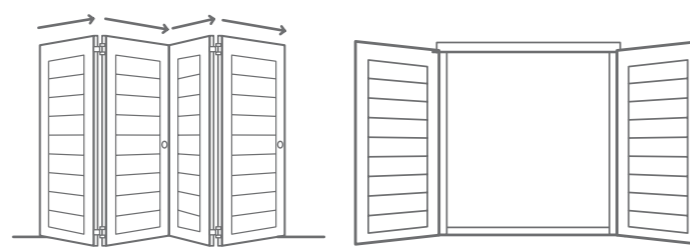

Configuration Options

Bifold

Hinged

ALUMINIUM SECURITY SHUTTERS

Our Aluminium Security Shutters offer all the same benefits as our Light range, with the added benefit that while they replace all types of security barriers – from bars to expandable gates – they also offer a sophisticated finish to your home,