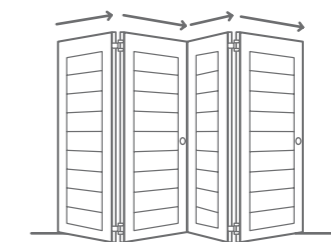

# VINYL SHUTTERS

Get a quote today.  
Call our In-House  
Shutter Experts:  
087 094 2575

5 Year Warranty

Expert Measure and  
Installation Services

Manufactured in South Africa

Louvers can be supplied with a front tilt bar for ease of opening, or rear full view connector to provide an uninterrupted view.

## Tilt Rod Options

With tilt rod

Without  
tilt rod

Bifold

Hinged

Shutters are available  
in a hinged or bifold option.