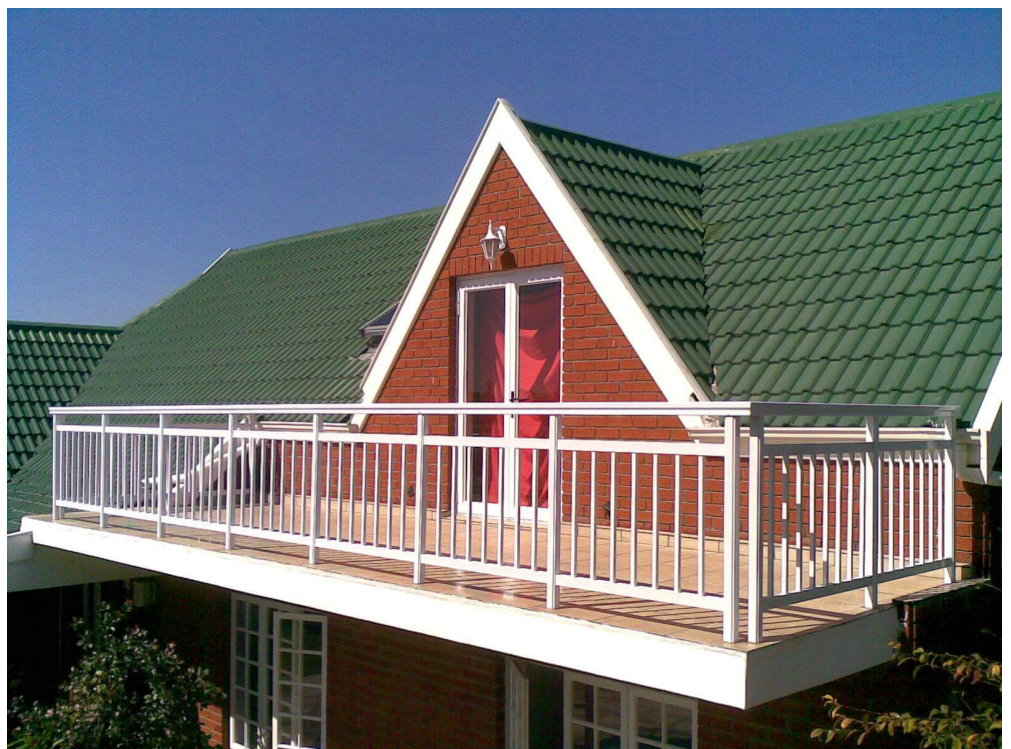

SpaceWorks

Frameless Glass, Balustrades, Expanded Mesh
Gates & Custom Aluminium Products

Frameless Glass Sliding Doors

Aluminium Gates

Aluminium Balustrades

Expanded Metal