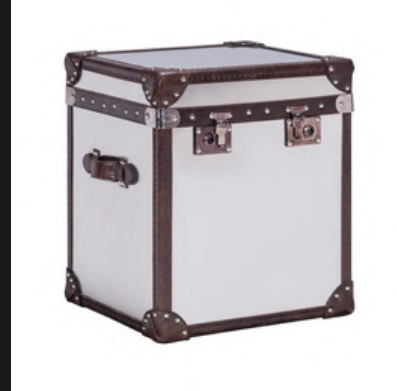

TRUNKS

Vintage Trunk is a design trend you definitely want to introduce into your modern day décor

LONDON TRUNK - BRUSHED STEEL

Open / Close Lid

Brushed Steel Finish

Hand Aged Vintage Leather Strap Handles, Corners & Borders