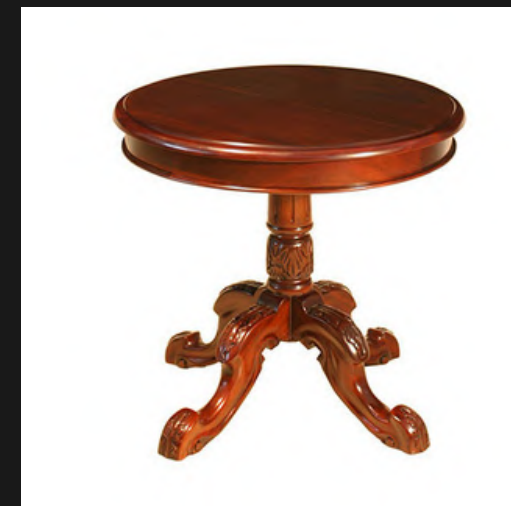

Glass Inlay with Wooden Frame
Solid First Grade Mahogany

TRANSVAAL ROUND TABLE

Leather Inlay Top
Foldable Table
Brass Detail

WINE TABLE

Solid Wooden Top
3 Legs
Solid First Grade Mahogany

WINE TABLE BARREL

Solid Wooden Top
3 Legs
Bamboo Styled Carved Centre
Solid First Grade Mahogany