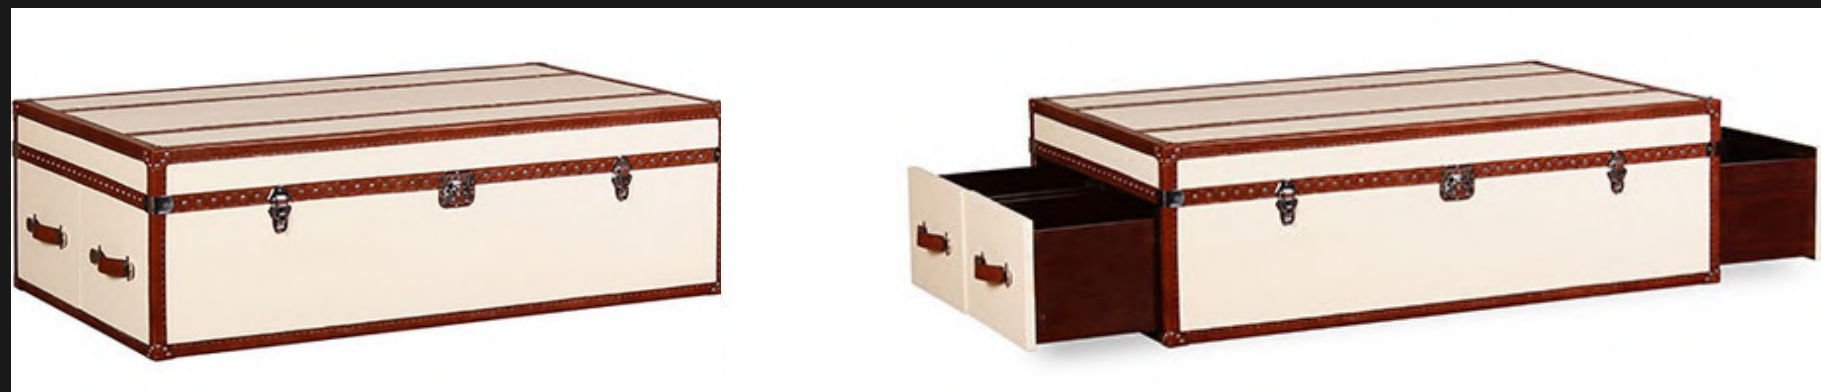

ANTIQUE WOODEN TRUNK

4 Drawers, 2 on each side

Solid Brass Studs, Leather Corners & Borders

Solid Wood with Leather Strap Handles