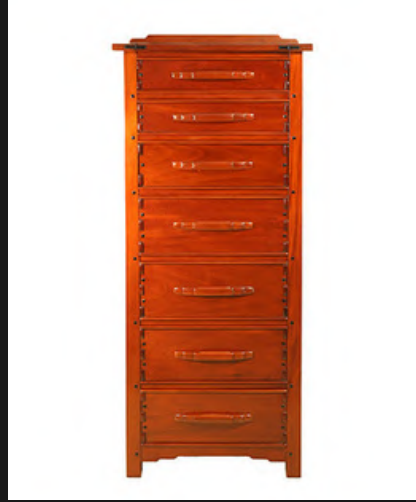

CHEST OF DRAWERS

Any successful household or office space starts by their organizational skills, for that you require drawer space.

LINGERIE CABINET

7 Drawers From Small to Large
Solid Wooden Handles
Black Bamboo Wooden Inlays