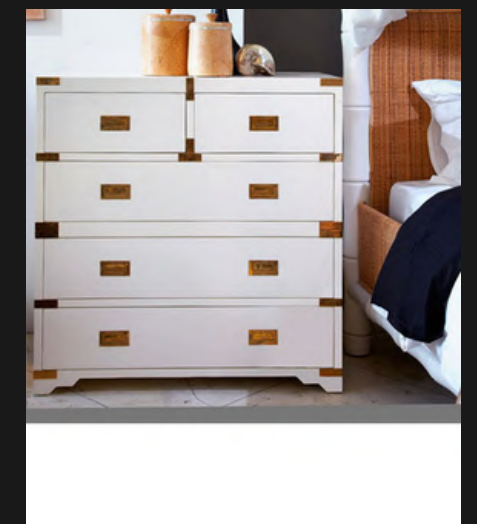

CHEST OF DRAWERS

Expertly Made with a Supreme High Polished Lacquer Finish.

CHENA CHEST - POLISHED BLACK LACQUER FINISH

Slam Safe Drawers
High Polished Black Lacquer Finish
Solid Hand Cut Brass Corners & Handles
Solid First Grade Mahogany

CHENA CHEST - POLISHED BLUE LACQUER FINISH

Slam Safe Drawers
High Polished Blue Lacquer Finish
Solid Hand Cut Brass Corners & Handles
Solid First Grade Mahogany

CHENA CHEST - POLISHED WHITE LACQUER FINISH

Slam Safe Drawers
High Polished White Lacquer Finish
Solid Hand Cut Brass Corners & Handles
Solid First Grade Mahogany