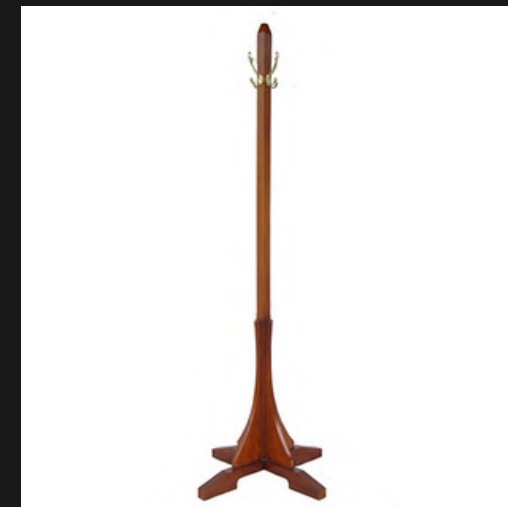

COAT RACK - SINGLE

Solid Brass Fittings
Single Stand
Solid First Grade Mahogany