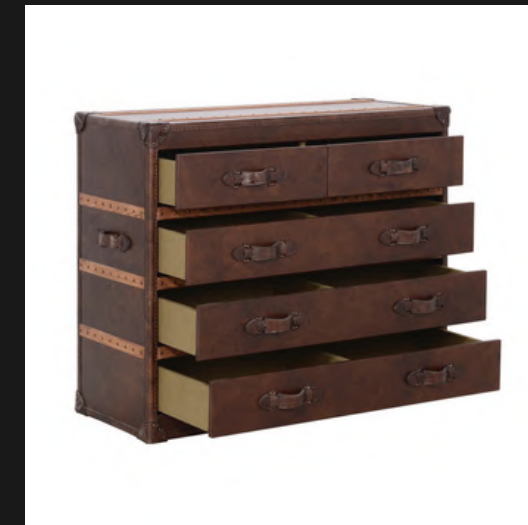

STONYHURST CHEST - VINTAGE CIGAR FINISH

Slam Safe Drawers
Wrapped in Vintage Cigar Leather
Hand Aged Vintage Leather Borders
Weathered Antique Oak Timber