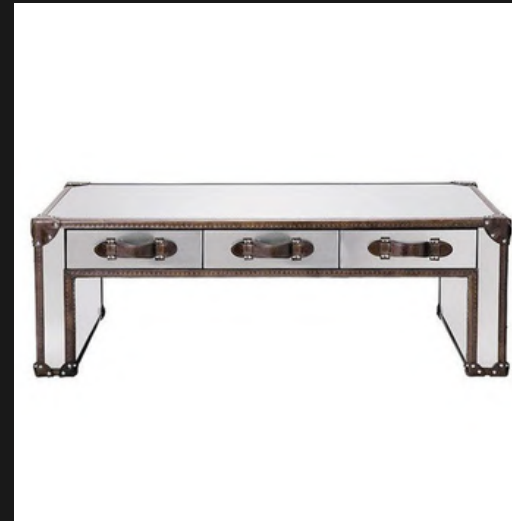

SLAB COFFEE TABLE - BRUSHED STEEL

Slam Safe Drawers
Brushed Steel Finish
Hand Aged Vintage Leather Borders
Weathered Antique Oak Timber