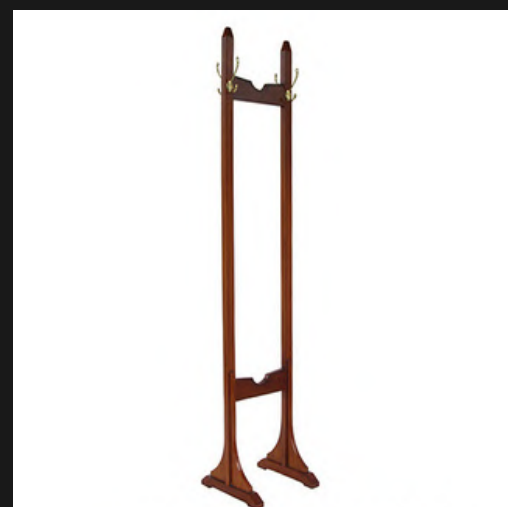

BIBLIO STEPS

Leather Covers on all 4 Corners
Reinforced Steel inside of the Wood
For Décor usage
Solid First Grade Mahogany

FRENCH EASLE

Intricate Carvings
Hight Adjustable
Solid First Grade Mahogany

COAT RACK - SINGLE

Solid Brass Fittings
Single Stand
Solid First Grade Mahogany

OREO SCREEN

Hand Woven Rattan into our
Signature Design
Folds Into Each Other
Brass Detail
Solid Mahogany Frame

COAT RACK - DOUBLE

Solid Brass Fittings
Double Stand
Solid First Grade Mahogany