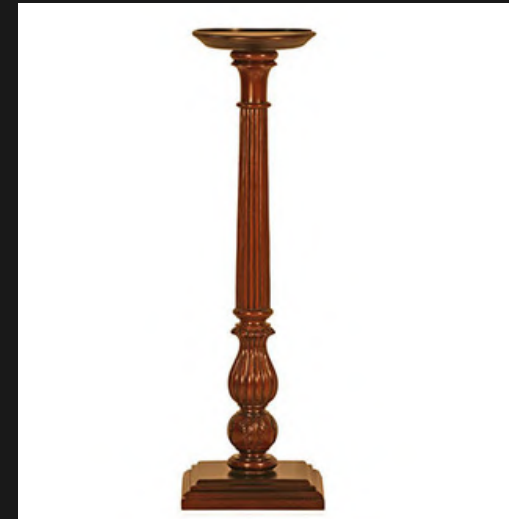

Solid Brass Fittings
Single Stand
Solid First Grade Mahogany

OREO SCREEN

Hand Woven Rattan into our
Signature Design
Folds Into Each Other
Brass Detail
Solid Mahogany Frame

COAT RACK - DOUBLE

Solid Brass Fittings
Double Stand
Solid First Grade Mahogany

STANDS & MISC

The additional items that compliment the finishing touches

GENT VALET

Designed to Hang your Outfit
2 Small Drawers
Uses: Bedroom + Bathroom
Entrance + Office

TOWEL RAIL

Designed to Hang Towels / Clothing
Solid First Grade Mahogany
Uses: Bedroom + Bathroom

TORCHERE CARVED

Glass Inlay Top
Intricate Small Carvings
Solid First Grade Mahogany

PALM STAND

Hand Carved Throughout
Single Stand
Solid First Grade Mahogany

TORCHERE CARVED

Marble Top
Intricate Small Carvings
Solid First Grade Mahogany