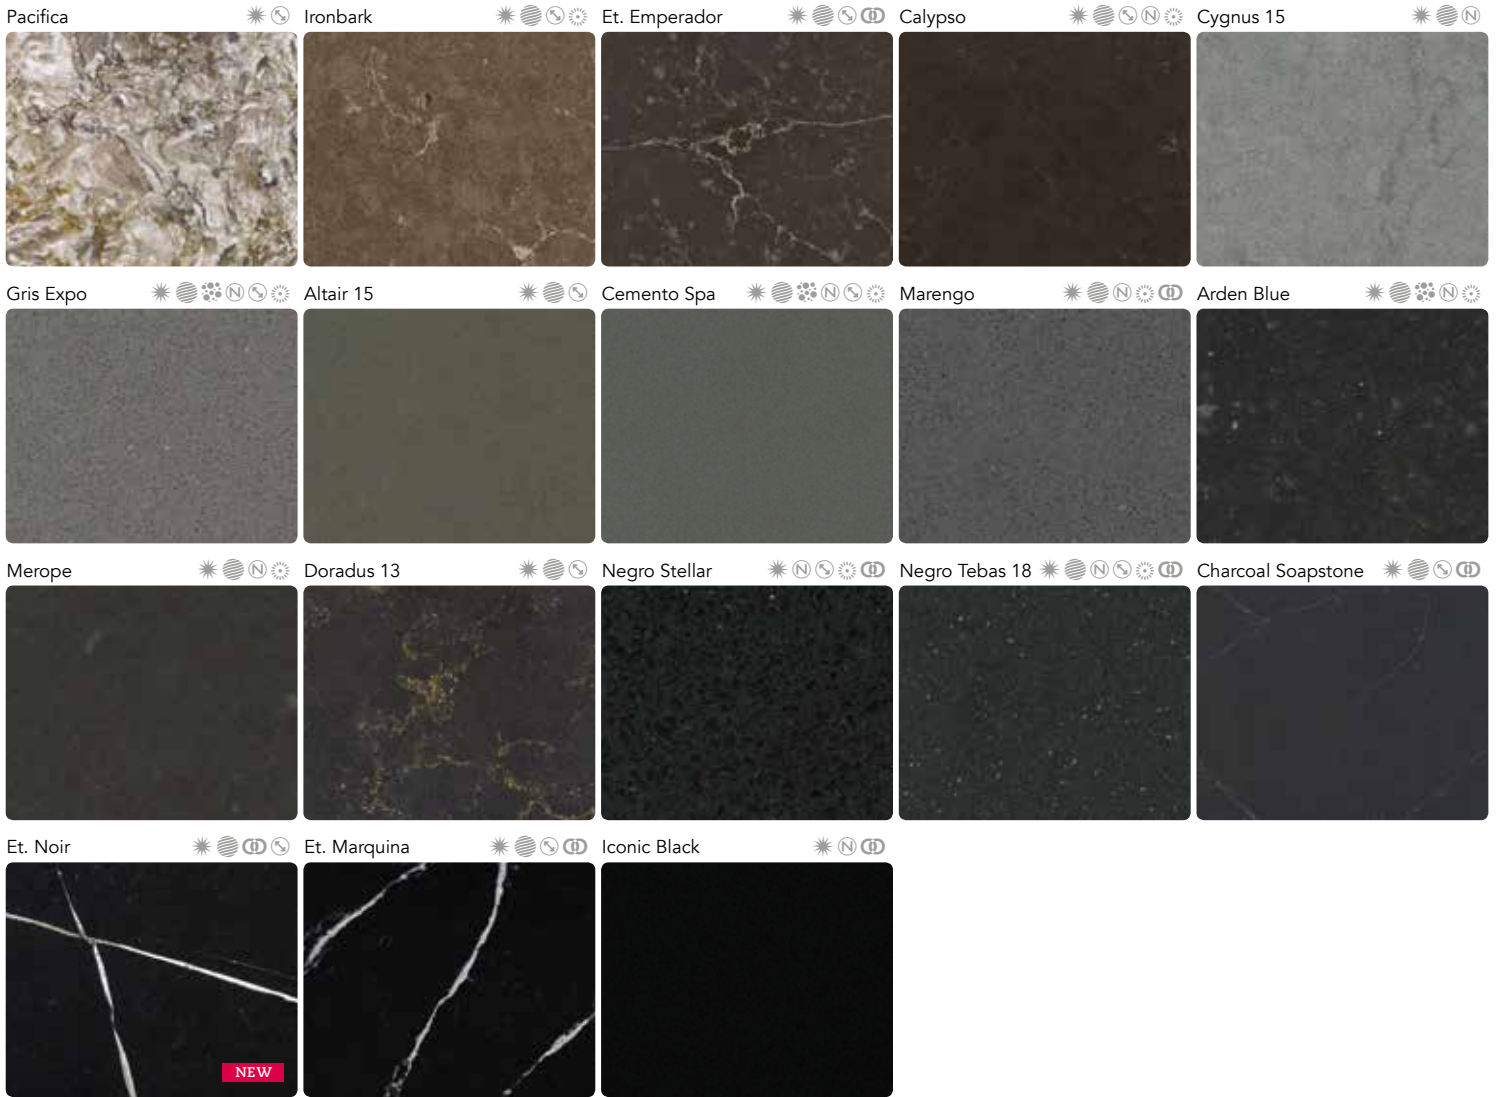

Certificates

Silestone® is internationally certified to guarantee maximum security and protection.

Greenguard

A certification which recognises low air emissions from chemical compounds.

LGA

Certifies efficiency in the use of water systems and control of risks to the environment.

25-Year Warranty

The only brand which gives you a certified written Warranty. Request proof of authenticity of your Silestone® countertop and reject fraudulent imitations.