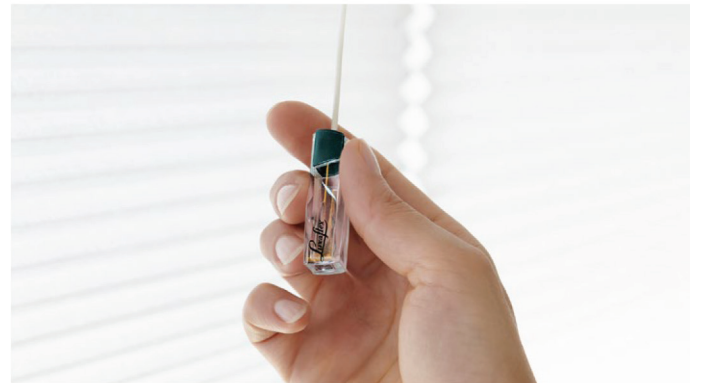

SmartCord®

Award winning Luxaflex® SmartCord® uses a retractable cord that always remains the same length when opening or closing your blind.

SmartCord® is available with Duette® Shades and Silhouette® Shades.