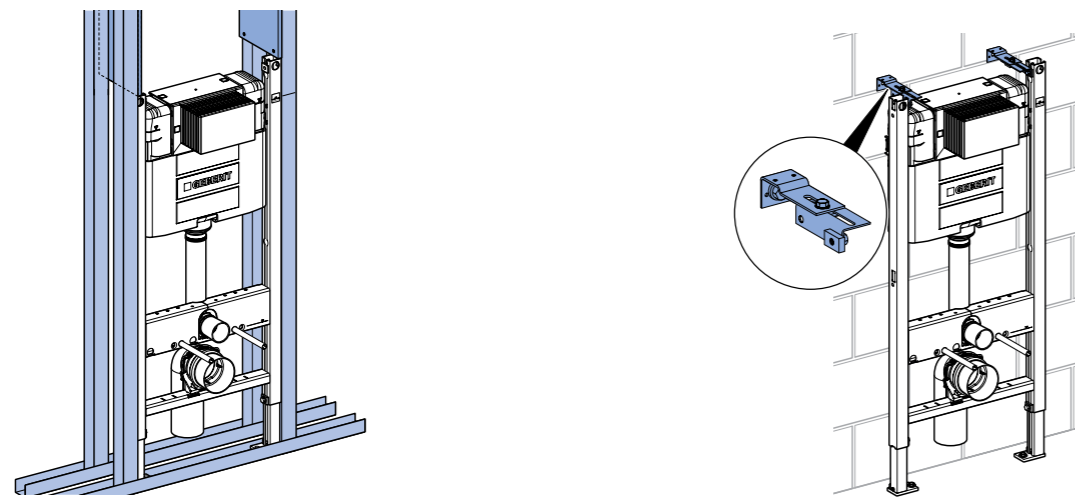

GEBERIT DUOFIX: DRYWALL INSTALLATION