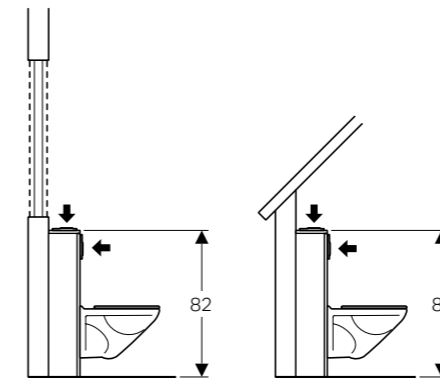

LOW HEIGHT WITH TOP OR FRONT ACTUATION