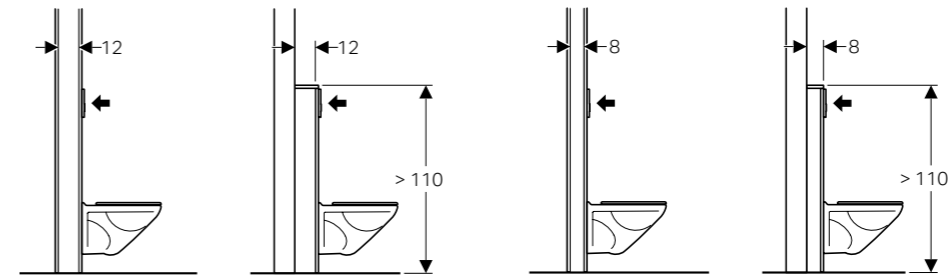

STANDARD HEIGHT WITH FRONT ACTUATION