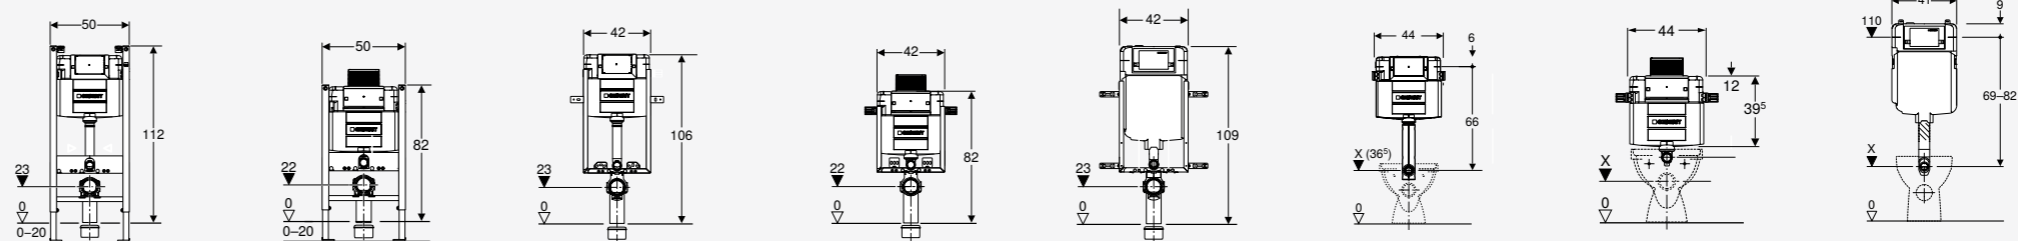

Dimensions

* With leg supports
** Can be cut to length
*** Cistern thickness does not equal installation depth. Depending on the installation the depth is varying.