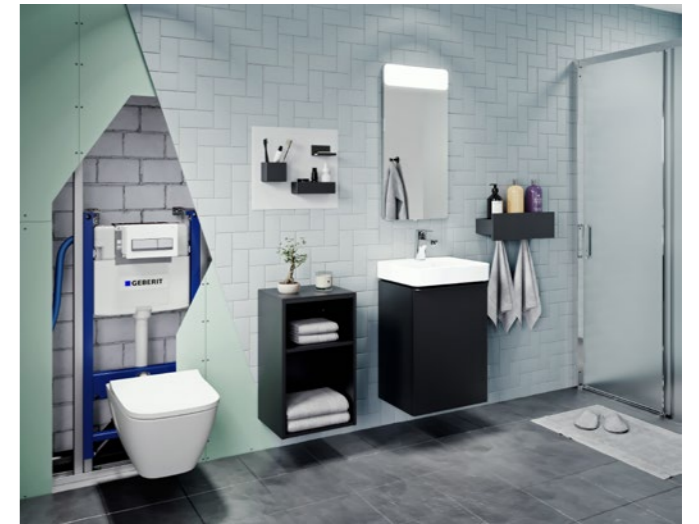

STANDARD HEIGHT WITH FRONT ACTUATION