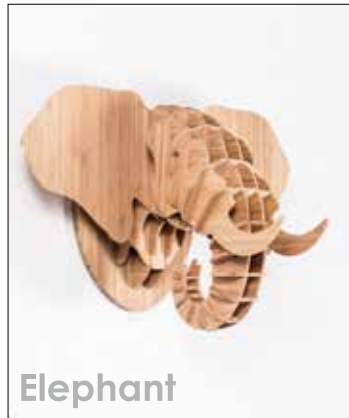

www.headondesign.co.za | jo@headondesign.co.za | (+27) 76 762 6084

www.headondesign.co.za

ANIMAL HEADS in BAMBOO or SUEDE (med size)

Average sculpture size in cm:
50 x 50 x 50cm (medium*)
Average box size in cm:
45 x 38 x 7cm

* also available in large: Kudu
Price on request

Kudu

Elephant

Lion

Kudu

Name

Kudu
Elephant
Lion
Kudu in Suede

code