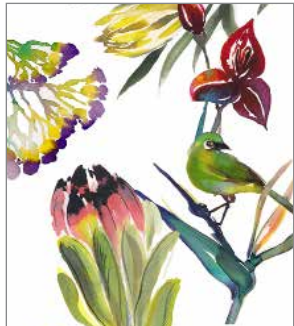

More about birch ply

- a sustainable material
- beautiful pale grain
- finished with a non-toxic, eco-friendly varnish

NEW!

MINI HEADS in PAPERBOARD

Fynbos Kudu

Dimensions:

- Elephant assembled:**
27cm(H) x 40cm(W) x 26cm(D)
- Kudu assembled:**
40cm(H) x 27cm(W) x 25cm(D)
- Lion assembled:**
29cm(H) x 23cm(W) x 22cm(D)
- Flat box:**
35cm x 24cm x 4cm