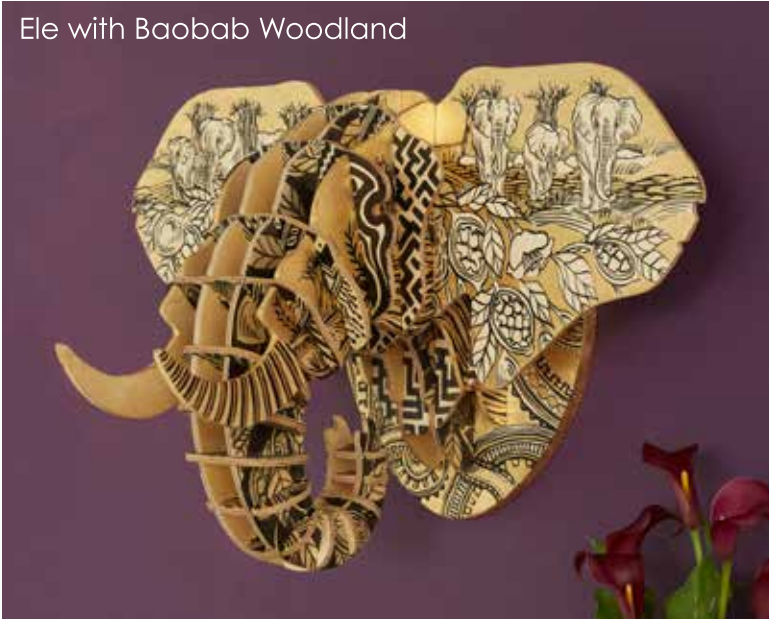

Product code

- ELE_FREE02
- LION_FREE02
- RHINO_FREE02
- LEO_FREE02
- BUFF_FREE02
- GIRAFFE_FREE02

Giraffe

SCULPTURE DIMENSIONS:

- Elephant:** 5''(H) x 6''(W) x 9''(L)
- Lion:** 5''(H) x 2''(W) x 11''(L)
- Buffalo:** 5''(H) x 4''(W) x 8''(L)
- Rhino:** 5''(H) x 3''(W) x 9''(L)
- Leopard:** 5''(H) x 3''(W) x 10''(L)
- Giraffe:** 11''(H) x 2''(W) x 7''(L)

More about bamboo

Bamboo is nature's new wonder plant. It can be grown in overgrazed and over farmed soils, without fertilizers or pesticides. It consumes very little water and is fast growing.

ARTIST RANGE - ORIGINAL PAINTED HEADS (med size)

Ele with Baobab Woodland

Sharon Leilani Boonzaier

A collaboration

Artist: Sharon Boonzaier

Head On Design and artist Sharon Boonzaier have joined forces to create a range of hand-painted heads made from Birch Ply, painted in ink and finished with gold leaf. Each head is inspired by themes of South Africa's natural and historical heritage. No one piece is the same and each unique head is an exquisite artwork to behold. Medium and large sizes are available. All sculptures are signed by the artist.