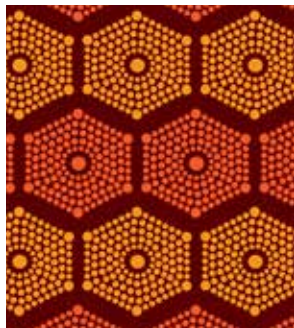

More about birch ply

- a sustainable material
- beautiful pale grain
- finished with a non-toxic, eco-friendly varnish

NEW!

MINI HEADS in PAPERBOARD

Fynbos Kudu

Dimensions:

- Elephant assembled:**
27cm(H) x 40cm(W) x 26cm(D)
- Kudu assembled:**
40cm(H) x 27cm(W) x 25cm(D)
- Lion assembled:**
29cm(H) x 23cm(W) x 22cm(D)
- Flat box:**
35cm x 24cm x 4cm