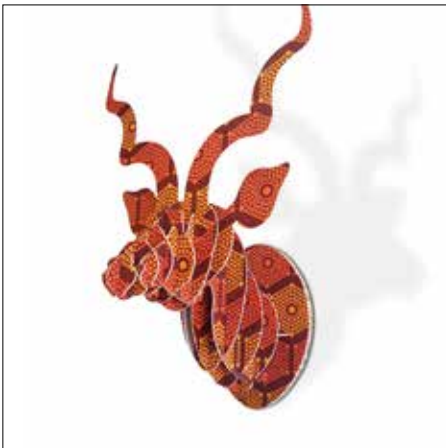

Brown Shweshwe Kudu