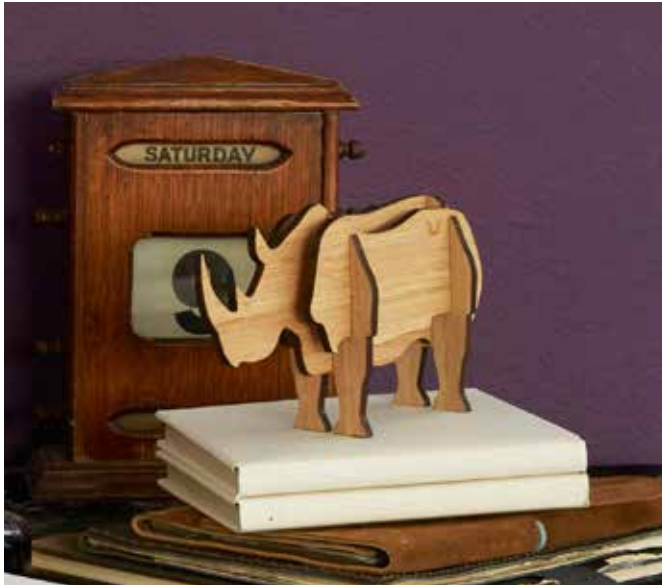

FREESTANDING ANIMAL SCULPTURES

Flat-packed size in cm:
35 x 27 x 1cm

Flat-packed size in inches:
13.7''(H) x 10.8''(W) x 0,4''(L)

Weight:
400gsm