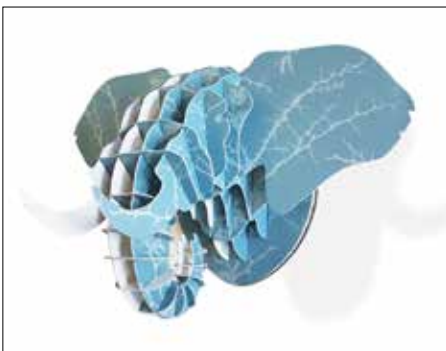

Blue Thorn Ele

Name

- Mini Fynbos Kudu by Sharon B
- Mini Kudu Brown Shweshwe
- Mini Elephant Thorn B/W
- Mini Elephant Thorn Blue
- Mini Jungle Lion by Sharon B

code

- KUDU_MINI-FYNBOS
- KUDU_MINI-BROWN
- ELE_MINI-THORN
- ELE_MINI-BLUE
- LION_MINI-JUNGLE

headondesign