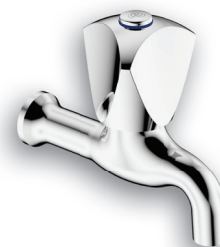

Carina

Basin Mixer Standard

One hole Ø43mm.
1/2" BSP female
connection ends.
Chrome plated

SAP Code: FBN2D1CK-0GT01
Product Code: 294CA

Carina

Pillar Tap

With hot and cold
indices. 1/2" BSP male
iron connection end.
Chrome plated

SAP Code: FPT2A1CA-0GT01
Product Code: 214CA-15

Bath Mixer Exposed

Wall type with diverter,
hand shower hose and
hand shower attachment.
1/2" BSP male iron
connection ends.
Chrome plated

SAP Code: FBHEW2CA-0GT01
Product Code: 251CA-15

Bib Tap

With hot and cold
indices. 1/2" BSP male
iron connection end.
Chrome plated

SAP Code: FBBAN1CA-0GT01
Product Code: 206CA-15

Sink Tap Body

Sink pillar tap body only.
1/2" BSP male iron
connection end.
Chrome plated

SAP Code: FSKT2DC2-0GT01
Product Code: 115CA

Sink Mixer

One hole, pillar type with
swivel outlet. 1/2" BSP
female connection ends.
Chrome plated

SAP Code: FSK2D1CA-0GT01
Product Code: 296CA

Sink Mixer

Two hole, pillar type with
swivel outlet. 1/2" BSP
male connection ends.
Chrome plated