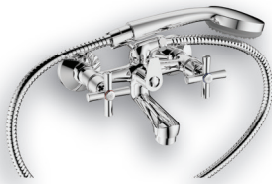

Ledimo

Bath Mixer Exposed

Wall type with diverter, hand shower hose and hand shower attachment. 1/2" BSP male iron connection ends. Chrome plated

SAP Code: FB-EW2LE-0GT01
Product Code: LO-249

Sink Mixer

Two hole, wall type with swivel outlet. 1/2" BSP male connection ends. Chrome plated

SAP Code: FSK2W2LE-0GT01
Product Code: LO-266/041/10

Pillar Tap

With hot and cold indices. 1/2" BSP male iron connection end. Chrome plated

SAP Code: FPT2A1LE-0GT01
Product Code: LO-214-15

Stop Tap Concealed 15mm CXC

With sliding wall flange. 15mm compression connection ends. Chrome plated

SAP Code: FSTAC1LD-0GT01
Product Code: LO-238-15

Sink Mixer

One hole, pillar type with swivel outlet. 1/2" BSP female connection ends. Chrome plated

SAP Code: FSK2D1LE-0GT01
Product Code: LO-296

Stop Tap Concealed 15mm FXF

With sliding wall flange. 1/2" BSP female iron connection ends. Chrome plated

SAP Code: FSTAF1LE-0GT01
Product Code: LO-228-15

For more information:
sales.africa@lixil.com
0861 21 21 21
www.lixil.co.za