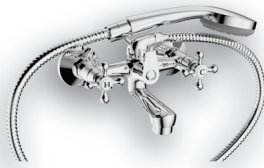

COBRA

HERE FOR YOU

Roma

PART OF LIXIL

The classical Cobra Roma tap range will add a touch of sophistication and timelessness to any bathroom or kitchen.

Basin Mixer Standard

One hole Ø43mm. 1/2" BSP female connection ends. Chrome plated

SAP Code: FBN2D1R0-0GP01
Product Code: EX5003CH

Pillar Tap

With hot and cold indices. 1/2" BSP male iron connection end. Chrome plated

SAP Code: FPT2A1R0-0GP01
Product Code: AEX5006CH

Bath Mixer Exposed

Wall type with diverter, hand shower hose and hand shower attachment. 1/2" BSP male iron connection ends. Chrome plated

SAP Code: FBHEW1R0-0GP01
Product Code: EX5001CH

Bib Tap Extended

Extended bib tap with flange and hot and cold indices. 1/2" BSP male iron connection end. Chrome plated

SAP Code: FBBAE1R0-0GP01
Product Code: AEX5013CH

Roma

Sink Mixer

One hole, pillar type with swivel outlet. 1/2" BSP female connection ends. Chrome plated

SAP Code: FSK2D1R0-0GP01
Product Code: EX5004CH

Sink Mixer

Two hole, wall type with swivel outlet. 1/2" BSP male connection ends. Chrome plated