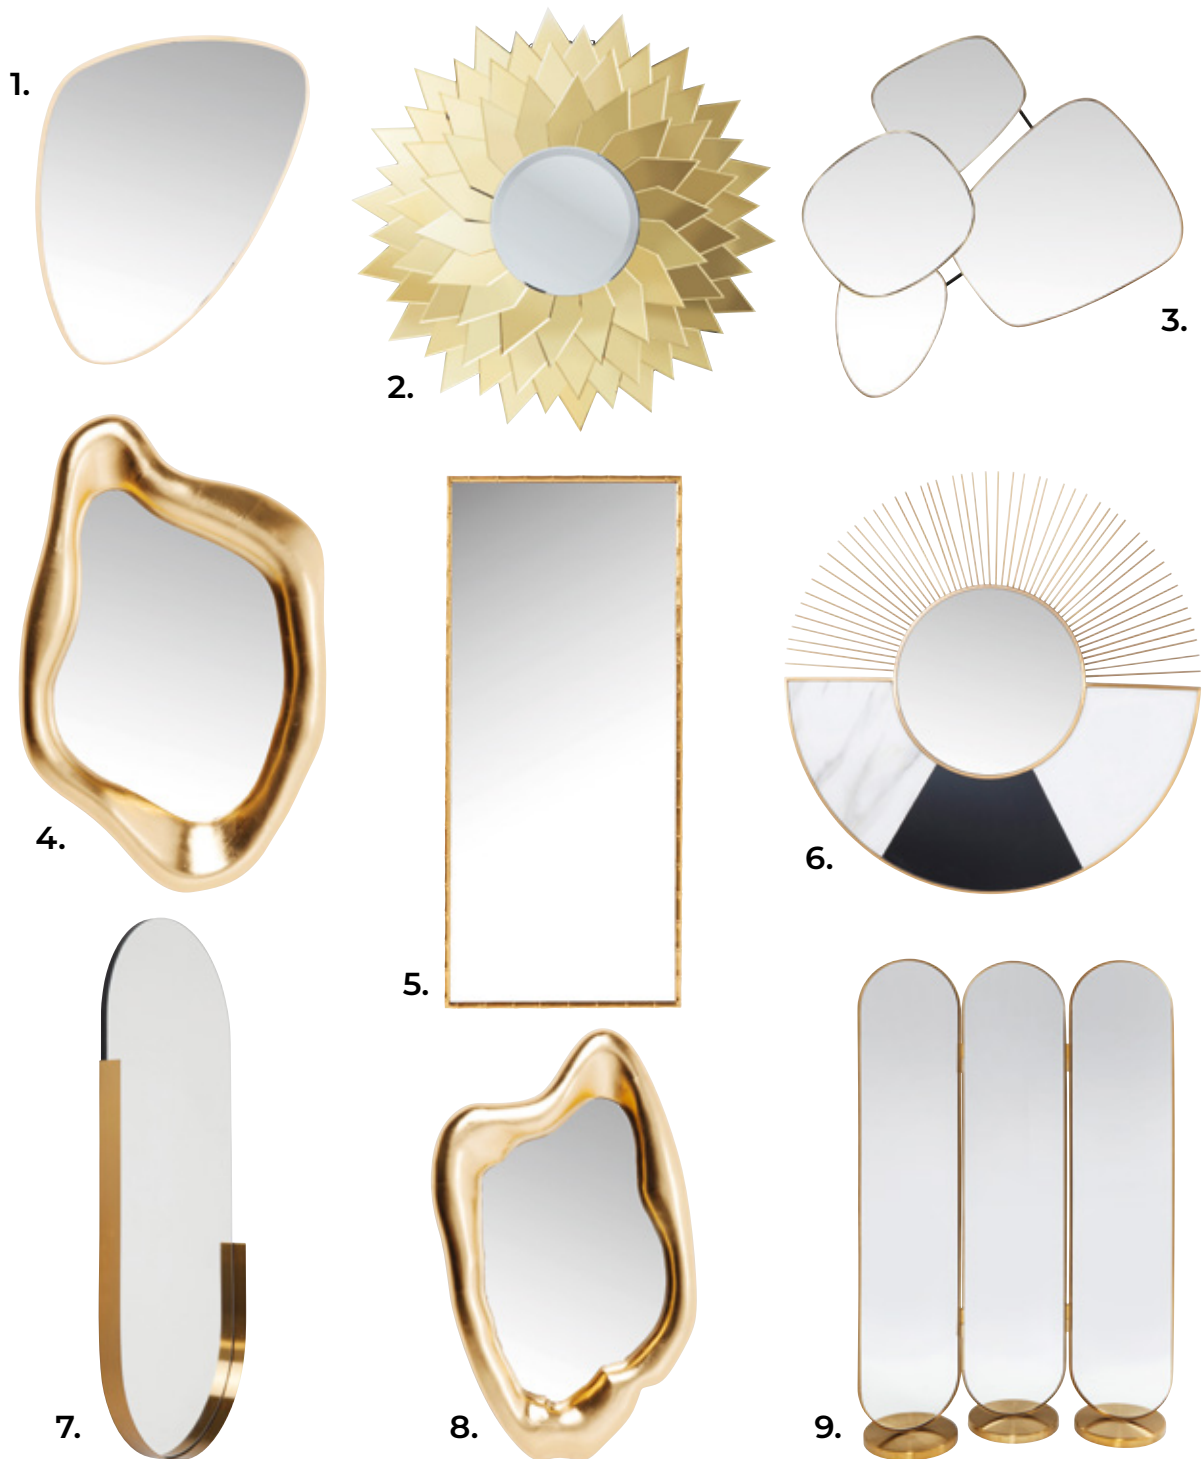

With its rods made of recycled wood the Bastidon mirror pays tribute to every piece of wood, no matter how small, and gives it a new life

FABULOUS REFLECTIONS

Mirror CURVE, a large, round wall mirror in a reduced silhouette featuring a brass-coloured steel frame. Other sizes available, Ø 100 cm | 82718 |

New Armchair GOLDFINGER, this upholstered armchair in emerald green enchants with its slinky curves and slim, golden legs, 85 x 89 x 80 cm | 85161 |

New Pendant lamp EAGLE, far beyond boredom! A conversation starter at the dinner party in the dining room - sure to set the right tone, 30 x 61 x 20 cm | 52294 |

New Pendant lamp OWL, an absolute highlight for the whole flat - a gold-coloured pendant lamp with owl, 28 x 57 x 15 cm | 52292 |

1. **Mirror JETSET**, the kidney shape gained popularity in the Fifties - it's distinctive, lively and emotional, 83 x 56 cm | 83204 |
2. **Mirror SUNFLOWER**, in the shape of a sun with a faceted cut, Ø 120 cm | 79184 |
3. **Mirror SHAPES**, large mirror object consisting of four connected, framed mirrors, 130 x 105 cm | 83009 |
4. **Mirror HOLOGRAM**, such a statement mirror is at home wherever they don't do things by halves, 119 x 76 cm | 83206 |
5. **Mirror HIPSTER BAMBOO**, a large, rectangular wall mirror in the New Asia style, which appears restrained and classy thanks to its filigree frame in the brass look, 180 x 80 cm | 83808 |
6. **Mirror HIPSTER BEAM**, in a glamorous retro design with marble and brass details - an exclusive centrepiece for every room, Ø 102 cm | 83805 |
7. **Mirror HIPSTER**, a wide stainless steel strip with brass alloy creates shine and depth. So who is the fairest in the land? The mirror itself, of course! 115 x 51 x 5 cm | 83806 |
8. **Mirror HOLOGRAM**, also great: a whole wall full of hologram mirrors! 117 x 68 x 9 cm | 83207 |
9. **New Screen CURVE**, with its brass finish and stylish oval shape a brilliant upgrade for any room, 166 x 106 x 31 cm | 84248 |