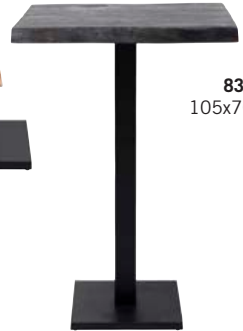

83029
105x70x70cm