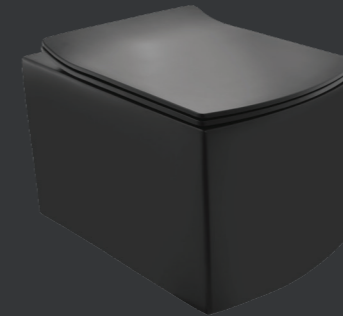

Go Matt

Go Matt

Table Top Basin

Jaquar Designer
Table Top Basin (Black Matt)

JDS-BLM-25911
Thin Rim Table Top Basin,
Shape - Square,
Size: 420x420x150 mm

Jaquar Designer
Table Top Basin (Black Matt)

JDS-BLM-25907N
Thin Rim Table Top Basin,
Shape - Rectangular,
Size: 525x415x140 mm

Jaquar Designer
Table Top Basin (White Matt)

JDS-WHM-25907N
Thin Rim Table Top Basin,
Shape - Rectangular,
Size: 525x415x140 mm

Jaquar Designer
Table Top Basin (White Matt)

JDS-WHM-25911
Thin Rim Table Top Basin,
Shape - Square,
Size: 420x420x150 mm

Wall Hung WC

KUBIX
Wall Hung WC (Black Matt)

KUS-BLM-35953BIUFSM
Rimless, Blind Installation Wall
Hung WC with UF Soft Close Slim
Seat Cover, Hinges, Fixing
Accessories and Accessories Set,
Size : 360x500x335 mm

KUBIX
Wall Hung WC (White Matt)

KUS-BLM-35953BIUFSM
Rimless, Blind Installation Wall
Hung WC with UF Soft Close Slim
Seat Cover, Hinges, Fixing
Accessories and Accessories Set,
Size : 360x500x335 mm

SOLO
Wall Hung WC (Black Matt)