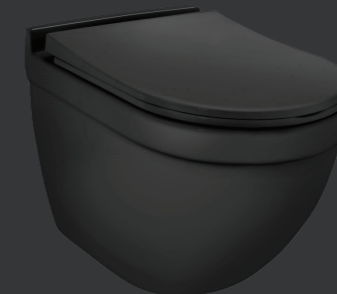

The quietude of black. The calmness of white.

Available in two options that naturally complement every other fixture and design element in your bathroom, Jaquar's matt white and matt black basins and WCs provide the perfect bases to build an atmosphere of respite and restfulness with the decor. Eliminating reflections and visual stimuli, their contours and silhouettes convey a refined and powerful presence without seeking attention. Just what a modern, minimalistic aesthetic requires.

Jaquar Designer
Table Top Basin (White Matt)

JDS-WHM-25907N
Thin Rim Table Top Basin,
Shape - Rectangular,
Size: 525x415x140 mm

Jaquar Designer
Table Top Basin (White Matt)

JDS-WHM-25911
Thin Rim Table Top Basin,
Shape - Square,
Size: 420x420x150 mm

Wall Hung WC

KUBIX
Wall Hung WC (Black Matt)

KUS-BLM-35953BIUFSM
Rimless, Blind Installation Wall
Hung WC with UF Soft Close Slim
Seat Cover, Hinges, Fixing
Accessories and Accessories Set,
Size : 360x500x335 mm

KUBIX
Wall Hung WC (White Matt)

KUS-BLM-35953BIUFSM
Rimless, Blind Installation Wall
Hung WC with UF Soft Close Slim
Seat Cover, Hinges, Fixing
Accessories and Accessories Set,
Size : 360x500x335 mm

SOLO
Wall Hung WC (Black Matt)