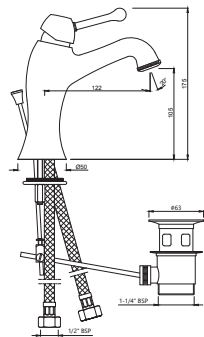

QQP-CHR-7001BPM
Single Lever Basin Mixer
without Popup Waste, with
375mm Long Braided Hoses

QQP-CHR-7001BPMCLW
Single Lever Basin Mixer without
Popup Waste, with 375mm
Long Braided Hoses &
click clack waste (ALD-729)

QQP-CHR-7079NKPM
Exposed Part Kit of Single Lever
Hi Flow In-wall Diverter
(Compatible with Item ALD-079N)

QQP-CHR-7167BPM
Monoblock Basin Mixer without
popup waste, with 375mm
Long Braided Hoses