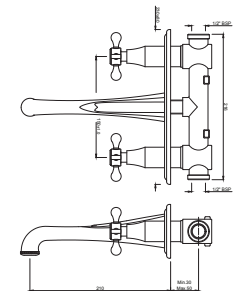

QQP-CHR-7001BPM
Single Lever Basin Mixer
without Popup Waste, with
375mm Long Braided Hoses

QQP-CHR-7001BPMCLW
Single Lever Basin Mixer without
Popup Waste, with 375mm
Long Braided Hoses &
click clack waste (ALD-729)

QQP-CHR-7079NKPM
Exposed Part Kit of Single Lever
Hi Flow In-wall Diverter
(Compatible with Item ALD-079N)

QQP-CHR-7167BPM
Monoblock Basin Mixer without
popup waste, with 375mm
Long Braided Hoses