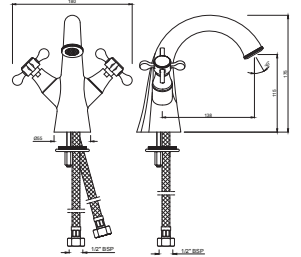

QQP-CHR-7167BPM
Monoblock Basin Mixer without
popup waste, with 375mm
Long Braided Hoses