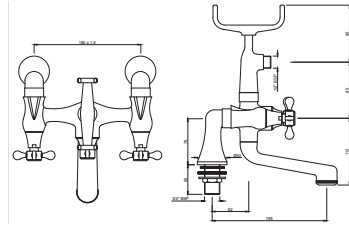

**QQP-CHR-7191PM**  
3 hole Basin Mixer with  
popup waste

**QQP-CHR-7267PM**  
Bath & Shower Mixer with Connector  
for Hand Shower & Wall Bracket,  
Wall Mounted

**QQP-CHR-7281PM**  
Bath & Shower Mixer 3-in-1  
System with Provision for  
Hand Shower & Overhead Shower  
Complete with 115mm  
Long Bend Pipe, Wall Mounted

**QQP-CHR-7011PM**  
Basin Tap 1/2 Inch

**QQP-CHR-7217PM**  
Bath & Shower Mixer with  
Provision for Connection  
to Exposed Shower Pipe  
(SHA-1211N), Wall Mounted

**QQP-CHR-7209PM**  
Shower Mixer

**QQP-CHR-7661KPM**  
Aquamax Exposed Part Kit  
of Thermostatic Shower Mixer  
(Compatible with ALD-661  
& ALD-661E)