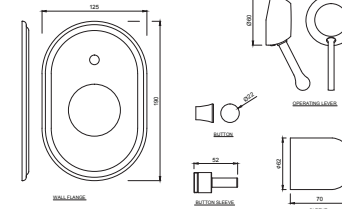

# Queen's Prime Collection

SPECIFICATIONS

**QQP-CHR-7001BPM**  
Single Lever Basin Mixer  
without Popup Waste, with  
375mm Long Braided Hoses

**QQP-CHR-7001BPMCLW**  
Single Lever Basin Mixer without  
Popup Waste, with 375mm  
Long Braided Hoses &  
click clack waste (ALD-729)