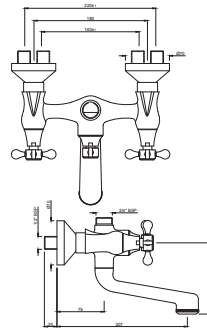

**QQP-CHR-7051BPM**  
Single Lever Basin Mixer with  
Popup Waste & 375mm  
Long Braided Hoses

**QQP-CHR-7065NKPM**  
Exposed Part Kit of Single Lever  
In-wall Diverter (Compatible with  
item ALD-065N)

**QQP-CHR-7169BPM**  
Monoblock Basin Mixer with  
popup waste & 375mm  
Long Braided Hoses

**QQP-CHR-7433PM**  
Built-in Two In-wall Stop  
Valves with Basin Spout

**QQP-CHR-7189PM**  
3 hole Basin Mixer without  
popup waste

**QQP-CHR-7191PM**  
3 hole Basin Mixer with  
popup waste

**QQP-CHR-7267PM**  
Bath & Shower Mixer with Connector  
for Hand Shower & Wall Bracket,  
Wall Mounted

**QQP-CHR-7281PM**  
Bath & Shower Mixer 3-in-1  
System with Provision for  
Hand Shower & Overhead Shower  
Complete with 115mm  
Long Bend Pipe, Wall Mounted

**QQP-CHR-7011PM**  
Basin Tap 1/2 Inch

**QQP-CHR-7217PM**  
Bath & Shower Mixer with  
Provision for Connection  
to Exposed Shower Pipe  
(SHA-1211N), Wall Mounted

**QQP-CHR-7209PM**  
Shower Mixer

**QQP-CHR-7661KPM**  
Aquamax Exposed Part Kit  
of Thermostatic Shower Mixer  
(Compatible with ALD-661  
& ALD-661E)