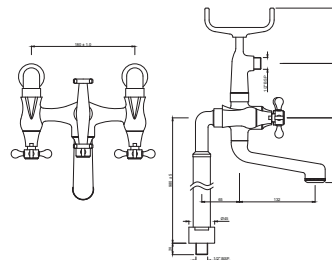

**QQP-CHR-7011PM**  
Basin Tap 1/2 Inch

**QQP-CHR-7217PM**  
Bath & Shower Mixer with  
Provision for Connection  
to Exposed Shower Pipe  
(SHA-1211N), Wall Mounted

**QQP-CHR-7209PM**  
Shower Mixer

**QQP-CHR-7661KPM**  
Aquamax Exposed Part Kit  
of Thermostatic Shower Mixer  
(Compatible with ALD-661  
& ALD-661E)

**QQP-CHR-7271PM**  
Bath & Shower Mixer with Telephone Shower Crutch (without Shower & Shower Hose), Deck Mounted

**QQP-CHR-7683KPM**  
Aquamax Exposed Part Kit of Thermostatic Shower Mixer with 3-way diverter (Compatible with ALD-683 & ALD-683E)

**QQP-CHR-7271PMHL**  
Bath & Shower Mixer with Telephone Shower Crutch & 950mm High Rise Legs (without Shower & Shower Hose), Deck Mounted

**QQP-CHR-7347PM**  
Sink Tap with Regular Swivel Spout

**QQP-CHR-7037PM**  
Bib Tap with Wall Flange