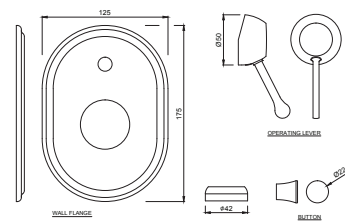

QQP-CHR-7001BPM
Single Lever Basin Mixer
without Popup Waste, with
375mm Long Braided Hoses

QQP-CHR-7001BPMCLW
Single Lever Basin Mixer without
Popup Waste, with 375mm
Long Braided Hoses &
click clack waste (ALD-729)

QQP-CHR-7079NKPM
Exposed Part Kit of Single Lever
Hi Flow In-wall Diverter
(Compatible with Item ALD-079N)

QQP-CHR-7167BPM
Monoblock Basin Mixer without
popup waste, with 375mm
Long Braided Hoses