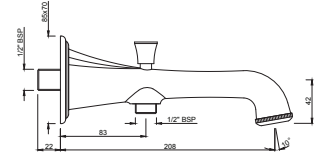

SPJ-CHR-7463PM
Queens Prime Bath Spout with Diverter & Wall Flange