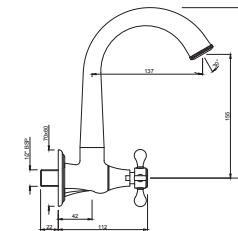

**QQP-CHR-7271PM**  
Bath & Shower Mixer with Telephone Shower Crutch (without Shower & Shower Hose), Deck Mounted

**QQP-CHR-7683KPM**  
Aquamax Exposed Part Kit of Thermostatic Shower Mixer with 3-way diverter (Compatible with ALD-683 & ALD-683E)

**QQP-CHR-7307PM**  
Sink Mixer with Short Swivel Spout, Wall Mounted

**QQP-CHR-7309PM**  
Sink Mixer with Regular Swivel Spout, Wall Mounted

**QQP-CHR-7681KPM**  
Aquamax Exposed Part Kit of Thermostatic Shower Mixer with 2-way diverter (Compatible with ALD-681 & ALD-681E)

**QQP-CHR-7271PMHL**  
Bath & Shower Mixer with Telephone Shower Crutch & 950mm High Rise Legs (without Shower & Shower Hose), Deck Mounted

**QQP-CHR-7347PM**  
Sink Tap with Regular Swivel Spout

**QQP-CHR-7037PM**  
Bib Tap with Wall Flange