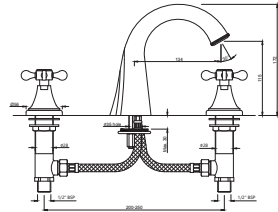

# Queen's Prime Collection

SPECIFICATIONS

**QQP-CHR-7001BPM**  
Single Lever Basin Mixer  
without Popup Waste, with  
375mm Long Braided Hoses

**QQP-CHR-7001BPMCLW**  
Single Lever Basin Mixer without  
Popup Waste, with 375mm  
Long Braided Hoses &  
click clack waste (ALD-729)

**QQP-CHR-7051BPM**  
Single Lever Basin Mixer with  
Popup Waste & 375mm  
Long Braided Hoses

**QQP-CHR-7065NKPM**  
Exposed Part Kit of Single Lever  
In-wall Diverter (Compatible with  
item ALD-065N)

**QQP-CHR-7169BPM**  
Monoblock Basin Mixer with  
popup waste & 375mm  
Long Braided Hoses

**QQP-CHR-7433PM**  
Built-in Two In-wall Stop  
Valves with Basin Spout

**QQP-CHR-7189PM**  
3 hole Basin Mixer without  
popup waste