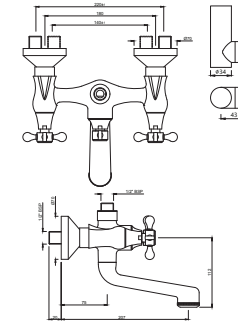

# Queen's Prime Collection

SPECIFICATIONS

**QQP-CHR-7001BPM**  
Single Lever Basin Mixer  
without Popup Waste, with  
375mm Long Braided Hoses

**QQP-CHR-7001BPMCLW**  
Single Lever Basin Mixer without  
Popup Waste, with 375mm  
Long Braided Hoses &  
click clack waste (ALD-729)

**QQP-CHR-7051BPM**  
Single Lever Basin Mixer with  
Popup Waste & 375mm  
Long Braided Hoses

**QQP-CHR-7065NKPM**  
Exposed Part Kit of Single Lever  
In-wall Diverter (Compatible with  
item ALD-065N)

**QQP-CHR-7169BPM**  
Monoblock Basin Mixer with  
popup waste & 375mm  
Long Braided Hoses

**QQP-CHR-7433PM**  
Built-in Two In-wall Stop  
Valves with Basin Spout

**QQP-CHR-7189PM**  
3 hole Basin Mixer without  
popup waste

**QQP-CHR-7191PM**  
3 hole Basin Mixer with  
popup waste

**QQP-CHR-7267PM**  
Bath & Shower Mixer with Connector  
for Hand Shower & Wall Bracket,  
Wall Mounted

**QQP-CHR-7281PM**  
Bath & Shower Mixer 3-in-1  
System with Provision for  
Hand Shower & Overhead Shower  
Complete with 115mm  
Long Bend Pipe, Wall Mounted