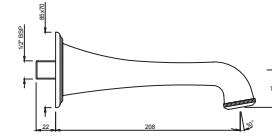

SPJ-CHR-7429PM
Queens Prime Bath Spout with Wall Flange