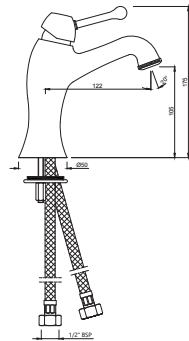

# Queen's Prime Collection

SPECIFICATIONS

**QQP-CHR-7001BPM**  
Single Lever Basin Mixer  
without Popup Waste, with  
375mm Long Braided Hoses

**QQP-CHR-7001BPMCLW**  
Single Lever Basin Mixer without  
Popup Waste, with 375mm  
Long Braided Hoses &  
click clack waste (ALD-729)