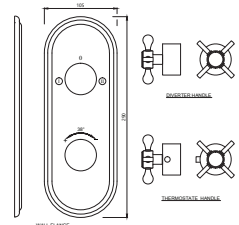

QQP-CHR-7271PM
Bath & Shower Mixer with Telephone Shower Crutch (without Shower & Shower Hose), Deck Mounted

QQP-CHR-7307PM
Sink Mixer with Short Swivel Spout, Wall Mounted

QQP-CHR-7309PM
Sink Mixer with Regular Swivel Spout, Wall Mounted