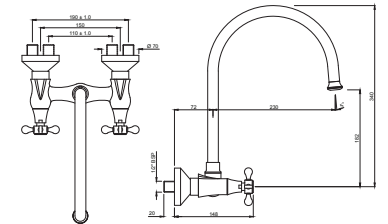

QQP-CHR-7309PM
Sink Mixer with Regular Swivel Spout, Wall Mounted