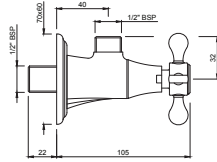

QQP-CHR-7053PM
Angle Valve with Wall Flange