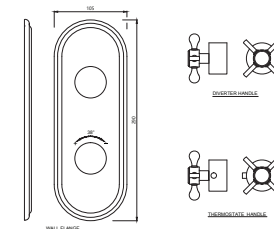

QQP-CHR-7189PM
3 hole Basin Mixer without
popup waste

QQP-CHR-7191PM
3 hole Basin Mixer with
popup waste

QQP-CHR-7267PM
Bath & Shower Mixer with Connector
for Hand Shower & Wall Bracket,
Wall Mounted

QQP-CHR-7281PM
Bath & Shower Mixer 3-in-1
System with Provision for
Hand Shower & Overhead Shower
Complete with 115mm
Long Bend Pipe, Wall Mounted