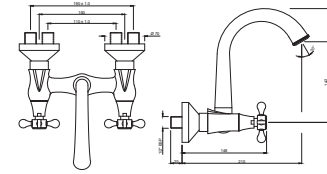

QQP-CHR-7307PM
Sink Mixer with Short Swivel Spout, Wall Mounted