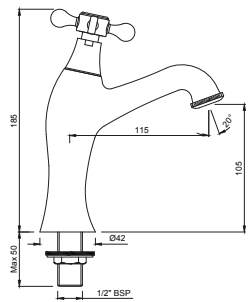

QQP-CHR-7189PM
3 hole Basin Mixer without
popup waste

QQP-CHR-7191PM
3 hole Basin Mixer with
popup waste

QQP-CHR-7267PM
Bath & Shower Mixer with Connector
for Hand Shower & Wall Bracket,
Wall Mounted

QQP-CHR-7281PM
Bath & Shower Mixer 3-in-1
System with Provision for
Hand Shower & Overhead Shower
Complete with 115mm
Long Bend Pipe, Wall Mounted