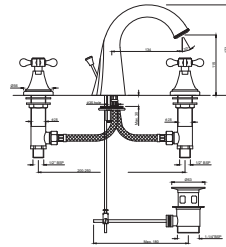

**QQP-CHR-7051BPM**  
Single Lever Basin Mixer with  
Popup Waste & 375mm  
Long Braided Hoses

**QQP-CHR-7065NKPM**  
Exposed Part Kit of Single Lever  
In-wall Diverter (Compatible with  
item ALD-065N)

**QQP-CHR-7169BPM**  
Monoblock Basin Mixer with  
popup waste & 375mm  
Long Braided Hoses

**QQP-CHR-7433PM**  
Built-in Two In-wall Stop  
Valves with Basin Spout

**QQP-CHR-7189PM**  
3 hole Basin Mixer without  
popup waste