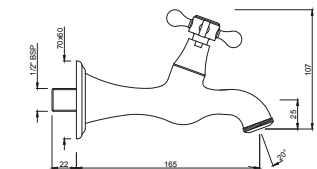

**QQP-CHR-7307PM**  
Sink Mixer with Short Swivel Spout, Wall Mounted

**QQP-CHR-7309PM**  
Sink Mixer with Regular Swivel Spout, Wall Mounted

**QQP-CHR-7681KPM**  
Aquamax Exposed Part Kit of Thermostatic Shower Mixer with 2-way diverter (Compatible with ALD-681 & ALD-681E)

**QQP-CHR-7271PMHL**  
Bath & Shower Mixer with Telephone Shower Crutch & 950mm High Rise Legs (without Shower & Shower Hose), Deck Mounted

**QQP-CHR-7347PM**  
Sink Tap with Regular Swivel Spout

**QQP-CHR-7037PM**  
Bib Tap with Wall Flange