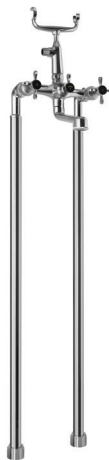

**QQP-CHR-7011PM**  
Basin Tap 1/2 Inch

**QQP-CHR-7217PM**  
Bath & Shower Mixer with  
Provision for Connection  
to Exposed Shower Pipe  
(SHA-1211N), Wall Mounted

**QQP-CHR-7209PM**  
Shower Mixer

**QQP-CHR-7661KPM**  
Aquamax Exposed Part Kit  
of Thermostatic Shower Mixer  
(Compatible with ALD-661  
& ALD-661E)

**QQP-CHR-7271PM**  
Bath & Shower Mixer with Telephone Shower Crutch (without Shower & Shower Hose), Deck Mounted

**QQP-CHR-7683KPM**  
Aquamax Exposed Part Kit of Thermostatic Shower Mixer with 3-way diverter (Compatible with ALD-683 & ALD-683E)

**QQP-CHR-7307PM**  
Sink Mixer with Short Swivel Spout, Wall Mounted

**QQP-CHR-7309PM**  
Sink Mixer with Regular Swivel Spout, Wall Mounted

**QQP-CHR-7681KPM**  
Aquamax Exposed Part Kit of Thermostatic Shower Mixer with 2-way diverter (Compatible with ALD-681 & ALD-681E)

**QQP-CHR-7271PMHL**  
Bath & Shower Mixer with Telephone Shower Crutch & 950mm High Rise Legs (without Shower & Shower Hose), Deck Mounted

**QQP-CHR-7347PM**  
Sink Tap with Regular Swivel Spout

**QQP-CHR-7037PM**  
Bib Tap with Wall Flange