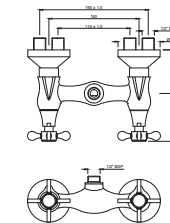

QQP-CHR-7189PM
3 hole Basin Mixer without
popup waste

QQP-CHR-7191PM
3 hole Basin Mixer with
popup waste

QQP-CHR-7267PM
Bath & Shower Mixer with Connector
for Hand Shower & Wall Bracket,
Wall Mounted

QQP-CHR-7281PM
Bath & Shower Mixer 3-in-1
System with Provision for
Hand Shower & Overhead Shower
Complete with 115mm
Long Bend Pipe, Wall Mounted