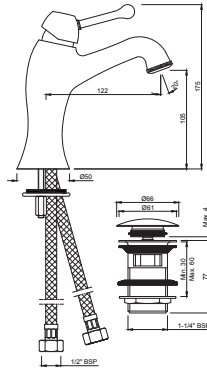

# Queen's Prime Collection

SPECIFICATIONS

**QQP-CHR-7001BPM**  
Single Lever Basin Mixer  
without Popup Waste, with  
375mm Long Braided Hoses

**QQP-CHR-7001BPMCLW**  
Single Lever Basin Mixer without  
Popup Waste, with 375mm  
Long Braided Hoses &  
click clack waste (ALD-729)