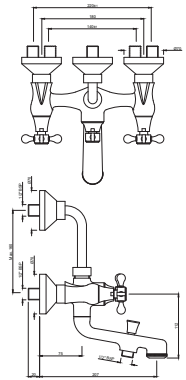

# Queen's Prime Collection

SPECIFICATIONS

**QQP-CHR-7001BPM**  
Single Lever Basin Mixer  
without Popup Waste, with  
375mm Long Braided Hoses

**QQP-CHR-7001BPMCLW**  
Single Lever Basin Mixer without  
Popup Waste, with 375mm  
Long Braided Hoses &  
click clack waste (ALD-729)

**QQP-CHR-7051BPM**  
Single Lever Basin Mixer with  
Popup Waste & 375mm  
Long Braided Hoses

**QQP-CHR-7065NKPM**  
Exposed Part Kit of Single Lever  
In-wall Diverter (Compatible with  
item ALD-065N)

**QQP-CHR-7169BPM**  
Monoblock Basin Mixer with  
popup waste & 375mm  
Long Braided Hoses

**QQP-CHR-7433PM**  
Built-in Two In-wall Stop  
Valves with Basin Spout

**QQP-CHR-7189PM**  
3 hole Basin Mixer without  
popup waste

**QQP-CHR-7191PM**  
3 hole Basin Mixer with  
popup waste

**QQP-CHR-7267PM**  
Bath & Shower Mixer with Connector  
for Hand Shower & Wall Bracket,  
Wall Mounted

**QQP-CHR-7281PM**  
Bath & Shower Mixer 3-in-1  
System with Provision for  
Hand Shower & Overhead Shower  
Complete with 115mm  
Long Bend Pipe, Wall Mounted