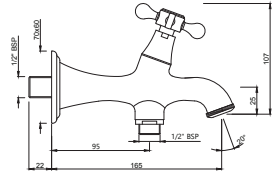

**QQP-CHR-7271PMHL**  
Bath & Shower Mixer with Telephone Shower Crutch & 950mm High Rise Legs (without Shower & Shower Hose), Deck Mounted

**QQP-CHR-7347PM**  
Sink Tap with Regular Swivel Spout

**QQP-CHR-7037PM**  
Bib Tap with Wall Flange

**QQP-CHR-7083PM**  
In-wall Stop Valve with Adjustable Wall Flange, Size 15 mm

**QQP-CHR-7089PM**  
In-wall Stop Valve with Adjustable Wall Flange, Size 20 mm

**QQP-CHR-7213BPM**  
Single Lever Bidet Mixer with Popup Waste & 375mm Long Braided Hoses