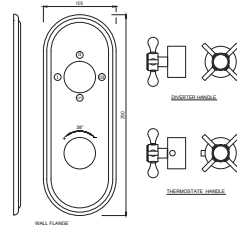

QQP-CHR-7271PM
Bath & Shower Mixer with Telephone Shower Crutch (without Shower & Shower Hose), Deck Mounted

QQP-CHR-7307PM
Sink Mixer with Short Swivel Spout, Wall Mounted

QQP-CHR-7309PM
Sink Mixer with Regular Swivel Spout, Wall Mounted