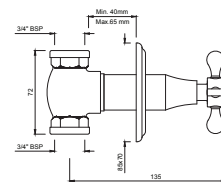

**QQP-CHR-7271PMHL**  
Bath & Shower Mixer with Telephone Shower Crutch & 950mm High Rise Legs (without Shower & Shower Hose), Deck Mounted

**QQP-CHR-7347PM**  
Sink Tap with Regular Swivel Spout

**QQP-CHR-7037PM**  
Bib Tap with Wall Flange

**QQP-CHR-7041PM**  
2-Way Bib Tap with Wall Flange

**QQP-CHR-7053PM**  
Angle Valve with Wall Flange

**SPJ-CHR-7429PM**  
Queens Prime Bath Spout with Wall Flange

**SPJ-CHR-7463PM**  
Queens Prime Bath Spout with Diverter & Wall Flange

**QQP-CHR-7083PM**  
In-wall Stop Valve with Adjustable Wall Flange, Size 15 mm

**QQP-CHR-7089PM**  
In-wall Stop Valve with Adjustable Wall Flange, Size 20 mm

**QQP-CHR-7213BPM**  
Single Lever Bidet Mixer with Popup Waste & 375mm Long Braided Hoses