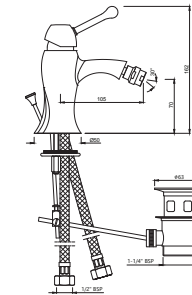

**QQP-CHR-7271PMHL**  
Bath & Shower Mixer with Telephone Shower Crutch & 950mm High Rise Legs (without Shower & Shower Hose), Deck Mounted

**QQP-CHR-7347PM**  
Sink Tap with Regular Swivel Spout

**QQP-CHR-7037PM**  
Bib Tap with Wall Flange

**QQP-CHR-7041PM**  
2-Way Bib Tap with Wall Flange

**QQP-CHR-7053PM**  
Angle Valve with Wall Flange

**SPJ-CHR-7429PM**  
Queens Prime Bath Spout with Wall Flange

**SPJ-CHR-7463PM**  
Queens Prime Bath Spout with Diverter & Wall Flange

**QQP-CHR-7083PM**  
In-wall Stop Valve with Adjustable Wall Flange, Size 15 mm

**QQP-CHR-7089PM**  
In-wall Stop Valve with Adjustable Wall Flange, Size 20 mm

**QQP-CHR-7213BPM**  
Single Lever Bidet Mixer with Popup Waste & 375mm Long Braided Hoses