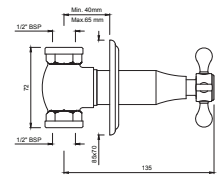

**QQP-CHR-7271PMHL**  
Bath & Shower Mixer with Telephone Shower Crutch & 950mm High Rise Legs (without Shower & Shower Hose), Deck Mounted

**QQP-CHR-7347PM**  
Sink Tap with Regular Swivel Spout

**QQP-CHR-7037PM**  
Bib Tap with Wall Flange

**QQP-CHR-7041PM**  
2-Way Bib Tap with Wall Flange

**QQP-CHR-7053PM**  
Angle Valve with Wall Flange

**SPJ-CHR-7429PM**  
Queens Prime Bath Spout with Wall Flange

**SPJ-CHR-7463PM**  
Queens Prime Bath Spout with Diverter & Wall Flange

**QQP-CHR-7083PM**  
In-wall Stop Valve with Adjustable Wall Flange, Size 15 mm

**QQP-CHR-7089PM**  
In-wall Stop Valve with Adjustable Wall Flange, Size 20 mm

**QQP-CHR-7213BPM**  
Single Lever Bidet Mixer with Popup Waste & 375mm Long Braided Hoses