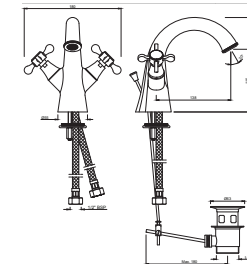

# Queen's Prime Collection

SPECIFICATIONS

**QQP-CHR-7001BPM**  
Single Lever Basin Mixer  
without Popup Waste, with  
375mm Long Braided Hoses

**QQP-CHR-7001BPMCLW**  
Single Lever Basin Mixer without  
Popup Waste, with 375mm  
Long Braided Hoses &  
click clack waste (ALD-729)

**QQP-CHR-7079NKPM**  
Exposed Part Kit of Single Lever  
Hi Flow In-wall Diverter  
(Compatible with Item ALD-079N)

**QQP-CHR-7167BPM**  
Monoblock Basin Mixer without  
popup waste, with 375mm  
Long Braided Hoses

**QQP-CHR-7051BPM**  
Single Lever Basin Mixer with  
Popup Waste & 375mm  
Long Braided Hoses

**QQP-CHR-7065NKPM**  
Exposed Part Kit of Single Lever  
In-wall Diverter (Compatible with  
item ALD-065N)