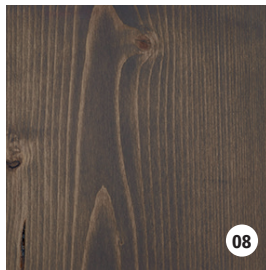

WHITE

PURE

NATURAL

TEAK

ROYAL

CHOCOLATE

CHARCOAL

GREY