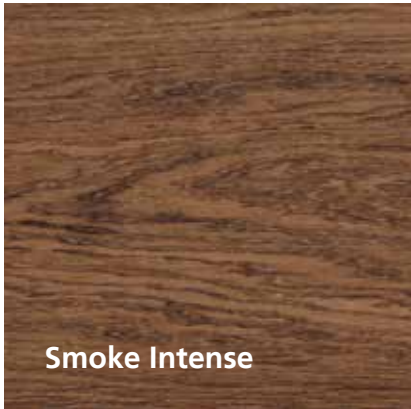

Smoked look

The colours can be mixed to get the exact pre-aged tone the customer has in mind.