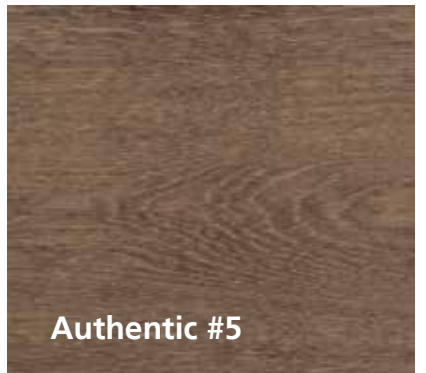

This product is a pretreatment and does not protect the wood. **It has to be combined with one of our Rubio Monocoat finishing products** for maximum protection.

Fumed look

Authentic Amonia look

The colours can be mixed to get the exact pre-aged tone the customer has in mind.