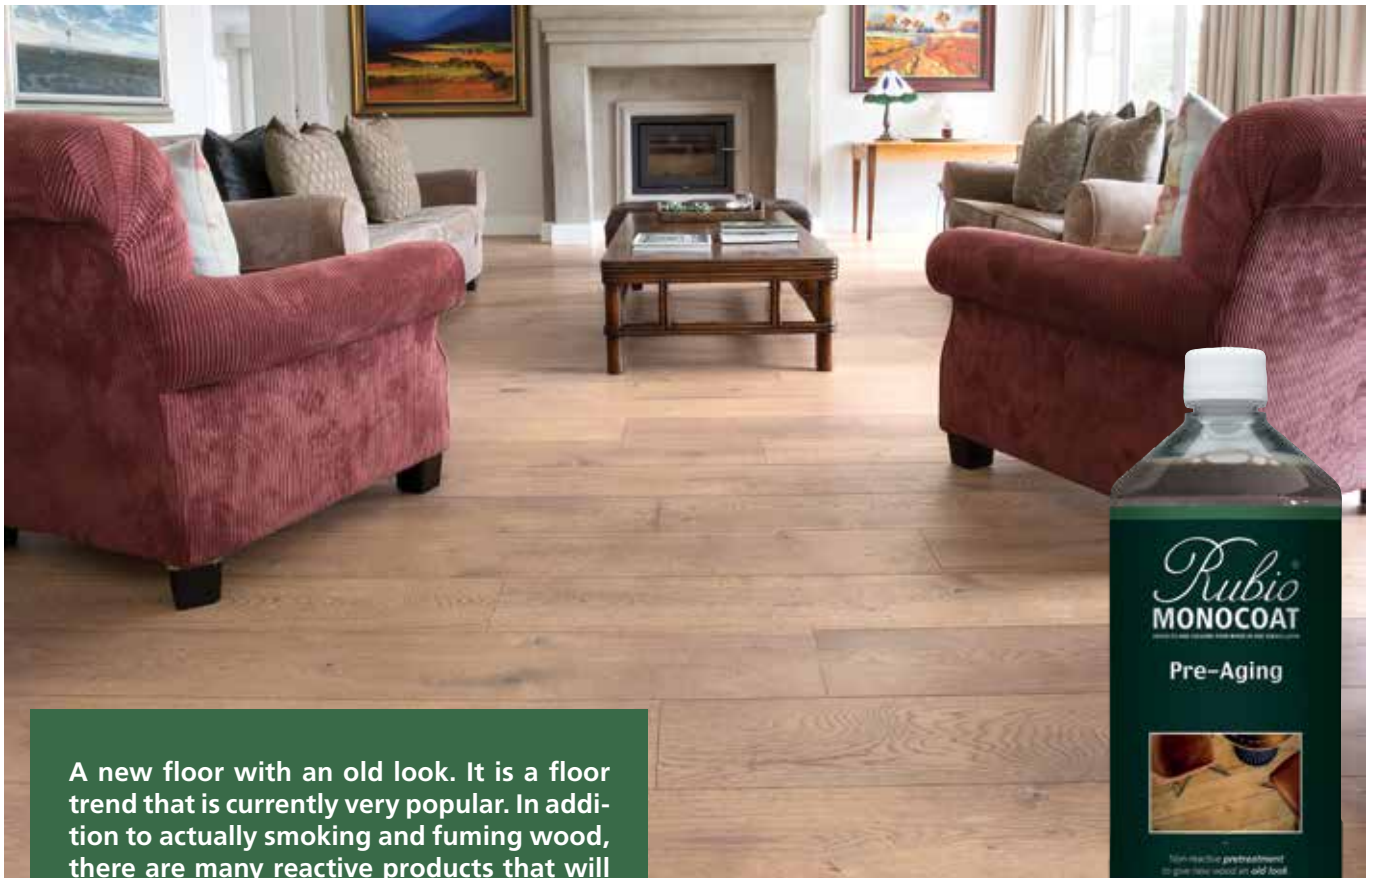

INTERIOR

Rubio[®]
MONOCOAT
PROTECTS AND COLOURS YOUR WOOD IN ONE SINGLE LAYER

RUBIO[®] MONOCOAT PRE-AGING
NON-REACTIVE PRETREATMENT TO GIVE NEW WOOD AN OLD LOOK

A new floor with an old look. It is a floor trend that is currently very popular. In addition to actually smoking and fuming wood, there are many reactive products that will give the wood a smoked or aged look.

Rubio Monocoat Pre-Aging is a high-quality, **non-reactive** pretreatment, available in 10 standard shades. The colour spectrum ranges from a lighter to a darker smoked look, with colours that can be mixed with each other to the variant the customer wants. There is also a range of aged colours that can be mixed together. This results in a **deep colour with subtle accents**. The hard parts of the wood and the sapwood are also coloured to get the most natural aged look possible.