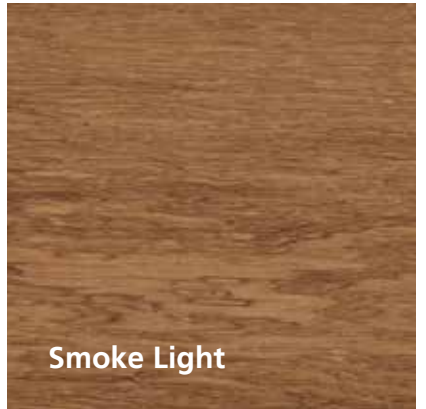

Smoked look

The colours can be mixed to get the exact pre-aged tone the customer has in mind.