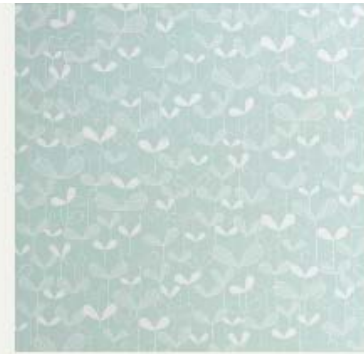

Persia
Silversea

Pebbles
Seaside Blue

Mountains
Moonlight

eshanima
FABRICS
Fine Fabric Merchants • Est 1982

Dimensions 52cm x 10m

Dandelion Mobile
Lido

Dandelion Mobile
Robin's Egg

Hieroglyph
Denim