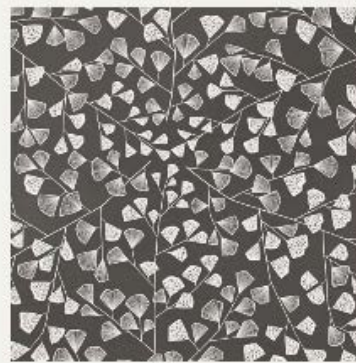

eshanima
FABRICS
Fine Fabric Merchants • Est 1982

Dimensions 52cm x 10m

Mountains
Midnight

Guatemala
Bronze

Limelight
Flash

Foxglove
Boleyn

Hieroglyph
Flux

Woods
Twilight