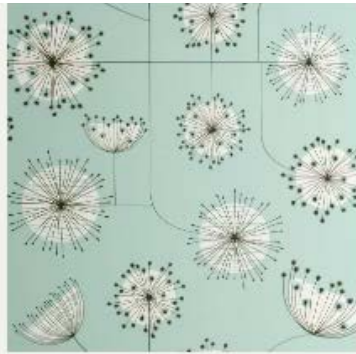

Persia
Silversea

Pebbles
Seaside Blue

Mountains
Moonlight

eshanima
FABRICS
Fine Fabric Merchants • Est 1982

Dimensions 52cm x 10m

Dandelion Mobile
Lido

Dandelion Mobile
Robin's Egg

Hieroglyph
Denim