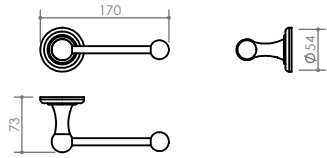

HERITAGE

FIXATIONS

Hilti Plugs made of The Highest Quality Polyamide 6 With lifetime guarantee to ensure a strong anchor.

Stainless Steel Self Tapper Screws.

Non corrosive Nickel-plated fixation welded to backplate for maximum strength and stability.

Alternative Fixations are available for Glass & Wood.

A