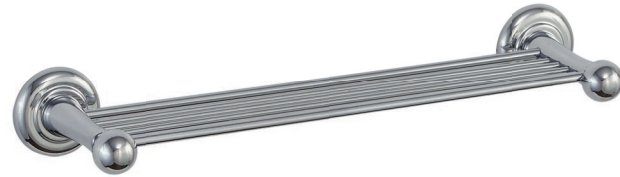

# DOMINUS

LUXURY BATHROOM ACCESSORIES

## COLOUR OPTIONS:

White & Chrome combi

Brushed Copper

Brushed Brass

Proudly South African, Dominus Bathroom Accessories are locally manufactured to uncompromising standards for quality and durability.

Our products are simple to install and all ranges are supplied with strong corrosion proof fixations that will provide rigid, secure support through a lifetime of use. Alternative fixations are available for glass and dry walls.

Towel rails in all ranges can be supplied in custom lengths to fit your bathroom with a maximum of 1000mm.

THESE DOMINUS PRODUCTS ARE EXCLUSIVELY AVAILABLE FROM ITALTILE OUTLETS IN ALL MAJOR CENTRES.

H

I

J

*This range offers classically designed luxury, gracefully combining the romance of a bygone era and the timeless quality of the most modern manufacturing processes. Colour options include chrome, chrome and pristine white combination, brushed brass and copper*