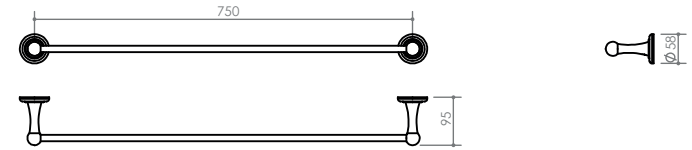

H

I

J

*This range offers classically designed luxury, gracefully combining the romance of a bygone era and the timeless quality of the most modern manufacturing processes. Colour options include chrome, chrome and pristine white combination, brushed brass and copper*