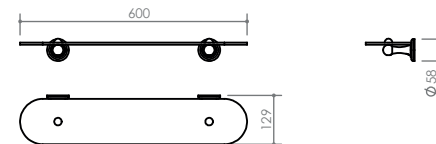

**F** ALTERNATE TOILET PAPER HOLDER  
184 x 92 x 92  
DMHE704B

**G** DOUBLE TOWEL RAIL  
808 x 155 x 89  
DMHE750D

**H** SINGLE TOWEL RAIL  
808 x 95 x 58  
DMHE750S

**I** SOAP RACK Large  
398 x 110 x 58  
DMHE707B

**J** SOAP RACK Small  
208 x 110 x 58  
DMHE707A

**K** GLASS SHELF  
600 x 129 x 58  
DMHE706B

**L** TOILET BRUSH SET  
176 x 109 x 402  
DMHE726

**M** TOOTHBRUSH TUMBLER HOLDER  
154 x 105 x 111  
DMHE706B