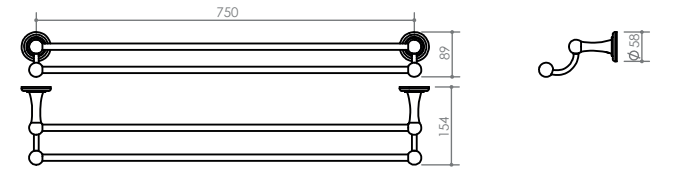

Alternative Fixations are available for Glass & Wood.

A

B

C

D

E

F

G

H

I

J

*This range offers classically designed luxury, gracefully combining the romance of a bygone era and the timeless quality of the most modern manufacturing processes. Colour options include chrome, chrome and pristine white combination, brushed brass and copper*