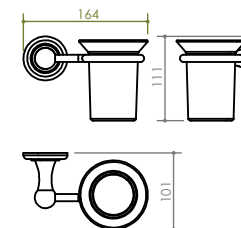

HERITAGE

FIXATIONS

Hilti Plugs made of The Highest Quality Polyamide 6 With lifetime guarantee to ensure a strong anchor.

Stainless Steel Self Tapper Screws.

Non corrosive Nickel-plated fixation welded to backplate for maximum strength and stability.

Alternative Fixations are available for Glass & Wood.

A

B

C

D

E

F

G

H

I

J

This range offers classically designed luxury, gracefully combining the romance of a bygone era and the timeless quality of the most modern manufacturing processes. Colour options include chrome, chrome and pristine white combination, brushed brass and copper

A TOILET PAPER HOLDER
170 x 73 x 58
DMHE704

B DOUBLE ROBE HOOK
90 x 73 x 58
DMHE708D

C ROBE HOOK
58 x 97 x 83
DMHE708

D SPARE PAPER HOLDER
58 x 134 x 58
DMHE704A

E TOWEL RING
192 x 73 x 167
DMHE703

F ALTERNATE TOILET PAPER HOLDER
184 x 92 x 92
DMHE704B

G DOUBLE TOWEL RAIL
808 x 155 x 89
DMHE750D

H SINGLE TOWEL RAIL
808 x 95 x 58
DMHE750S

I SOAP RACK Large
398 x 110 x 58
DMHE707B

J SOAP RACK Small
208 x 110 x 58
DMHE707A

K GLASS SHELF
600 x 129 x 58
DMHE706B

L TOILET BRUSH SET
176 x 109 x 402
DMHE726

M TOOTHBRUSH TUMBLER HOLDER
154 x 105 x 111
DMHE706B

K

L

M