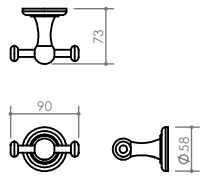

HERITAGE

FIXATIONS

Hilti Plugs made of The Highest Quality Polyamide 6 With lifetime guarantee to ensure a strong anchor.

Stainless Steel Self Tapper Screws.

Non corrosive Nickel-plated fixation welded to backplate for maximum strength and stability.

Alternative Fixations are available for Glass & Wood.

A

B

C

D

E

F

G

H

I

J

This range offers classically designed luxury, gracefully combining the romance of a bygone era and the timeless quality of the most modern manufacturing processes. Colour options include chrome, chrome and pristine white combination, brushed brass and copper

A TOILET PAPER HOLDER
170 x 73 x 58
DMHE704

B DOUBLE ROBE HOOK
90 x 73 x 58
DMHE708D

C ROBE HOOK
58 x 97 x 83
DMHE708

D SPARE PAPER HOLDER
58 x 134 x 58
DMHE704A

E TOWEL RING
192 x 73 x 167
DMHE703

F ALTERNATE TOILET PAPER HOLDER
184 x 92 x 92
DMHE704B

G DOUBLE TOWEL RAIL
808 x 155 x 89
DMHE750D

H SINGLE TOWEL RAIL
808 x 95 x 58
DMHE750S

I SOAP RACK Large
398 x 110 x 58
DMHE707B

J SOAP RACK Small
208 x 110 x 58
DMHE707A

K GLASS SHELF
600 x 129 x 58
DMHE706B

L TOILET BRUSH SET
176 x 109 x 402
DMHE726

M TOOTHBRUSH TUMBLER HOLDER
154 x 105 x 111
DMHE706B

K

L

M