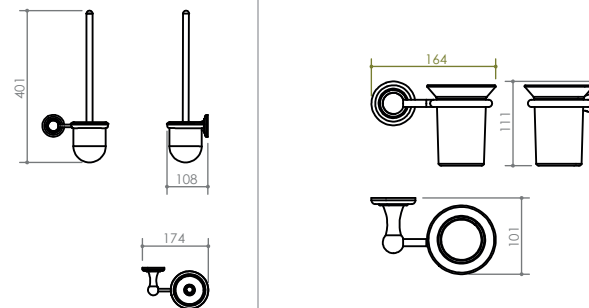

HERITAGE

FIXATIONS

Hilti Plugs made of The Highest Quality Polyamide 6 With lifetime guarantee to ensure a strong anchor.

Stainless Steel Self Tapper Screws.

Non corrosive Nickel-plated fixation welded to backplate for maximum strength and stability.

Alternative Fixations are available for Glass & Wood.

A

B

C

D

E

F

G

H

I

J

This range offers classically designed luxury, gracefully combining the romance of a bygone era and the timeless quality of the most modern manufacturing processes. Colour options include chrome, chrome and pristine white combination, brushed brass and copper

A TOILET PAPER HOLDER
170 x 73 x 58
DMHE704

B DOUBLE ROBE HOOK
90 x 73 x 58
DMHE708D

C ROBE HOOK
58 x 97 x 83
DMHE708

D SPARE PAPER HOLDER
58 x 134 x 58
DMHE704A

E TOWEL RING
192 x 73 x 167
DMHE703

F ALTERNATE TOILET PAPER HOLDER
184 x 92 x 92
DMHE704B

G DOUBLE TOWEL RAIL
808 x 155 x 89
DMHE750D

H SINGLE TOWEL RAIL
808 x 95 x 58
DMHE750S

I SOAP RACK Large
398 x 110 x 58
DMHE707B

J SOAP RACK Small
208 x 110 x 58
DMHE707A

K GLASS SHELF
600 x 129 x 58
DMHE706B

L TOILET BRUSH SET
176 x 109 x 402
DMHE726

M TOOTHBRUSH TUMBLER HOLDER
154 x 105 x 111
DMHE706B

K

L

M