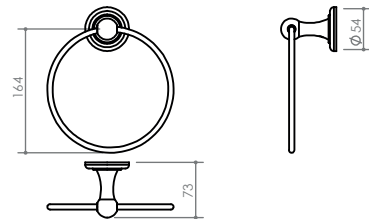

**M** TOOTHBRUSH TUMBLER  
HOLDER  
154 x 105 x 111  
DMHE706B

Alternative Fixations are available for Glass & Wood.

A

B

C

D

E

F

G

**A** TOILET PAPER HOLDER  
170 x 73 x 58  
DMHE704

**B** DOUBLE ROBE HOOK  
90 x 73 x 58  
DMHE708D

**C** ROBE HOOK  
58 x 97 x 83  
DMHE708

**D** SPARE PAPER HOLDER  
58 x 134 x 58  
DMHE704A

**E** TOWEL RING  
192 x 73 x 167  
DMHE703