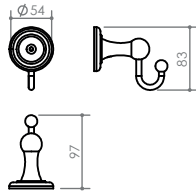

HERITAGE

FIXATIONS

Hilti Plugs made of The Highest Quality Polyamide 6 With lifetime guarantee to ensure a strong anchor.

Stainless Steel Self Tapper Screws.

Non corrosive Nickel-plated fixation welded to backplate for maximum strength and stability.

Alternative Fixations are available for Glass & Wood.

A

B

C

D

E

F

G

H

I

J

This range offers classically designed luxury, gracefully combining the romance of a bygone era and the timeless quality of the most modern manufacturing processes. Colour options include chrome, chrome and pristine white combination, brushed brass and copper

A TOILET PAPER HOLDER
170 x 73 x 58
DMHE704

B DOUBLE ROBE HOOK
90 x 73 x 58
DMHE708D

C ROBE HOOK
58 x 97 x 83
DMHE708

D SPARE PAPER HOLDER
58 x 134 x 58
DMHE704A

E TOWEL RING
192 x 73 x 167
DMHE703

F ALTERNATE TOILET PAPER HOLDER
184 x 92 x 92
DMHE704B

G DOUBLE TOWEL RAIL
808 x 155 x 89
DMHE750D

H SINGLE TOWEL RAIL
808 x 95 x 58
DMHE750S

I SOAP RACK Large
398 x 110 x 58
DMHE707B

J SOAP RACK Small
208 x 110 x 58
DMHE707A

K GLASS SHELF
600 x 129 x 58
DMHE706B

L TOILET BRUSH SET
176 x 109 x 402
DMHE726

M TOOTHBRUSH TUMBLER HOLDER
154 x 105 x 111
DMHE706B

K

L

M