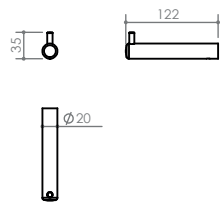

OMEGA

FIXATIONS

Hilti Plug made of The Highest Quality Polyamide 6 With lifetime guarantee to ensure a strong anchor.

Stainless Steel Self Tapper Screw.

Strong, reliable, rust-proof Aluminium Fixation.

Alternative Fixations are available for Glass & Wood.

A

B

C

H

This range epitomises timeless elegance created by smooth, rounded contours, perfect for the modern organic-inspired bathroom. Customisable in chrome, matte black and Antique brushed brass.

A TOILET PAPER HOLDER
175 x 75 x 30
DMOME04

G SINGLE TOWEL RAIL
770 x 89 x 20
DMOM750S

B SPARE PAPER HOLDER
20 x 122 x 35
DMOME04A

H HAND TOWEL RAIL
270 x 75 x 20
DMOME27

C TOWEL RING
161 x 60 x 160
DMOME03

I TOILET BRUSH SET
200 x 113 x 407
DMOME31

D SOAP RACK Small
170 x 98 x 20
DMOME07A

J DOUBLE ROBE HOOK
76 x 43 x 20
DMOME08D

E SOAP RACK Large
335 x 98 x 20
DMOME07B

K ROBE HOOK
20 x 42 x 39
DMOME08

F DOUBLE TOWEL RAIL
770 x 142 x 20
DMOM750D

L TOOTHBRUSH TUMBLER HOLDER
183 x 107 x 107
DMOME33

D

I

E

J

K

I

L