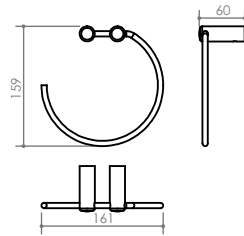

D SOAP RACK Small
170 x 98 x 20
DMOMEB03

J DOUBLE ROBE HOOK
76 x 43 x 20
DMOMEB10

E SOAP RACK Large
335 x 98 x 20
DMOMEB04

K ROBE HOOK
20 x 42 x 39
DMOMEB07

F DOUBLE TOWEL RAIL
770 x 142 x 20
DMOMEB06

L TOOTHBRUSH
TUMBLER HOLDER
183 x 107 x 107
DMOMEB11

Stainless Steel Self Tapper Screw.

Strong, reliable, rust-proof Aluminium Fixation.

Alternative Fixations are available for Glass & Wood.

A

B

C

H

This range epitomises timeless elegance created by smooth, rounded contours, perfect for the modern organic-inspired bathroom. Customisable in chrome, matte black and Antique brushed brass.

A TOILET PAPER HOLDER
175 x 75 x 30
DMOME04

G SINGLE TOWEL RAIL
770 x 89 x 20
DMOM750S

B SPARE PAPER HOLDER
20 x 122 x 35
DMOME04A

H HAND TOWEL RAIL
270 x 75 x 20
DMOME27

C TOWEL RING
161 x 60 x 160
DMOME03

I TOILET BRUSH SET
200 x 113 x 407
DMOME31

D SOAP RACK Small
170 x 98 x 20
DMOME07A

J DOUBLE ROBE HOOK
76 x 43 x 20
DMOME08D

E SOAP RACK Large
335 x 98 x 20
DMOME07B

K ROBE HOOK
20 x 42 x 39
DMOME08

F DOUBLE TOWEL RAIL
770 x 142 x 20
DMOM750D