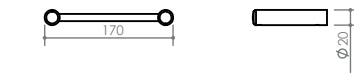

H

This range epitomises timeless elegance created by smooth, rounded contours, perfect for the modern organic-inspired bathroom. Customisable in chrome, matte black and Antique brushed brass.

A TOILET PAPER HOLDER
175 x 75 x 30
DMOME04

G SINGLE TOWEL RAIL
770 x 89 x 20
DMOM750S

B SPARE PAPER HOLDER
20 x 122 x 35
DMOME04A

H HAND TOWEL RAIL
270 x 75 x 20
DMOME27

C TOWEL RING
161 x 60 x 160
DMOME03

I TOILET BRUSH SET
200 x 113 x 407
DMOME31

D SOAP RACK Small
170 x 98 x 20
DMOME07A

J DOUBLE ROBE HOOK
76 x 43 x 20
DMOME08D

E SOAP RACK Large
335 x 98 x 20
DMOME07B

K ROBE HOOK
20 x 42 x 39
DMOME08

F DOUBLE TOWEL RAIL
770 x 142 x 20
DMOM750D

L TOOTHBRUSH TUMBLER HOLDER
183 x 107 x 107
DMOME33