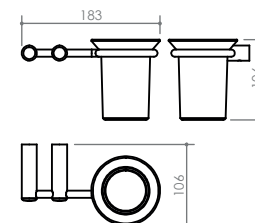

Towel rails in all ranges can be supplied in custom lengths to fit your bathroom with a maximum of 1000mm.

THESE DOMINUS PRODUCTS ARE EXCLUSIVELY AVAILABLE FROM ITALTILE OUTLETS IN ALL MAJOR CENTRES.

DOMINUS
LUXURY BATHROOM ACCESSORIES

F DOUBLE TOWEL RAIL
770 x 142 x 20
DMOM750D

G SINGLE TOWEL RAIL
770 x 89 x 20
DMOM750S

H HAND TOWEL RAIL
270 x 75 x 20
DMOME27

I TOILET BRUSH SET
200 x 113 x 407
DMOME31

J DOUBLE ROBE HOOK
76 x 43 x 20
DMOME08D

I TOILET BRUSH SET
200 x 113 x 407
DMOME31

D SOAP RACK Small
170 x 98 x 20
DMOME07A

J DOUBLE ROBE HOOK
76 x 43 x 20
DMOME08D

E SOAP RACK Large
335 x 98 x 20
DMOME07B

K ROBE HOOK
20 x 42 x 39
DMOME08

F DOUBLE TOWEL RAIL
770 x 142 x 20
DMOM750D

L TOOTHBRUSH TUMBLER HOLDER
183 x 107 x 107
DMOME33

D

I

E

J

K

I

L