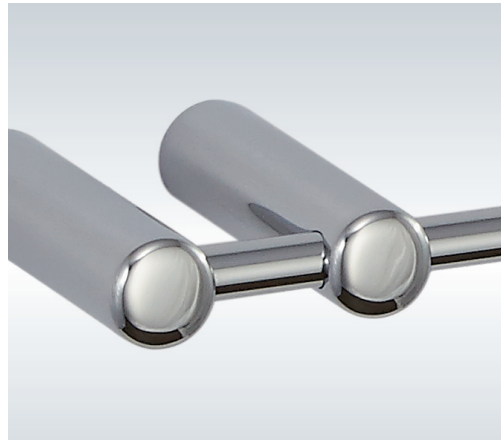

DOMINUS

LUXURY BATHROOM ACCESSORIES

OMEGA

This range epitomises timeless elegance created by smooth, rounded contours, perfect for the modern organic-inspired bathroom. Customisable in chrome, matte black and Antique brushed brass.

COLOUR OPTIONS:

Matte Black

Antique Brass

Proudly South African, Dominus Bathroom Accessories are locally manufactured to uncompromising standards for quality and durability.

Our products are simple to install and all ranges are supplied with strong corrosion proof fixations that will provide rigid, secure support through a lifetime of use. Alternative fixations are available for glass and dry walls.

Towel rails in all ranges can be supplied in custom lengths to fit your bathroom with a maximum of 1000mm.

THESE DOMINUS PRODUCTS ARE EXCLUSIVELY AVAILABLE FROM ITALTILE OUTLETS IN ALL MAJOR CENTRES.

DOMINUS
LUXURY BATHROOM ACCESSORIES