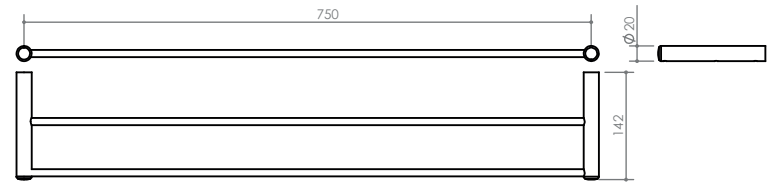

OMEGA

FIXATIONS

Hilti Plug made of The Highest Quality Polyamide 6 With lifetime guarantee to ensure a strong anchor.

Stainless Steel Self Tapper Screw.

Strong, reliable, rust-proof Aluminium Fixation.

Alternative Fixations are available for Glass & Wood.