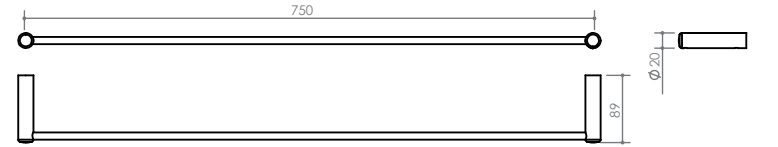

OMEGA

FIXATIONS

Hilti Plug made of The Highest Quality Polyamide 6 With lifetime guarantee to ensure a strong anchor.

Stainless Steel Self Tapper Screw.

Strong, reliable, rust-proof Aluminium Fixation.

Alternative Fixations are available for Glass & Wood.