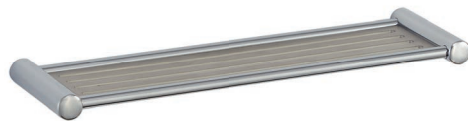

DOMINUS
LUXURY BATHROOM ACCESSORIES

OMEGA

A

B

C

F

G

H

This range epitomises timeless elegance created by smooth, rounded contours, perfect for the modern organic-inspired bathroom. Customisable in chrome, matte black and Antique brushed brass.

A TOILET PAPER HOLDER
175 x 75 x 30
DMOME04

B SPARE PAPER HOLDER
20 x 122 x 35
DMOME04A

C TOWEL RING
161 x 60 x 160
DMOME03

D SOAP RACK Small
170 x 98 x 20
DMOME07A

E SOAP RACK Large
335 x 98 x 20
DMOME07B

F DOUBLE TOWEL RAIL
770 x 142 x 20
DMOM750D

G SINGLE TOWEL RAIL
770 x 89 x 20
DMOM750S

H HAND TOWEL RAIL
270 x 75 x 20
DMOME27

I TOILET BRUSH SET
200 x 113 x 407
DMOME31

J DOUBLE ROBE HOOK
76 x 43 x 20
DMOME08D

K ROBE HOOK
20 x 42 x 39
DMOME08

L TOOTHBRUSH
TUMBLER HOLDER
183 x 107 x 107
DMOME33

D

E

I

J

L

K

COLOUR OPTIONS

Matte Black

Antique Brass

Manufactured from solid brass
All products in the range available in colour options indicated