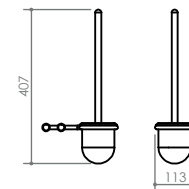

D SOAP RACK Small
170 x 98 x 20
DMOMEB03

J DOUBLE ROBE HOOK
76 x 43 x 20
DMOMEB10

E SOAP RACK Large
335 x 98 x 20
DMOMEB04

K ROBE HOOK
20 x 42 x 39
DMOMEB07

F DOUBLE TOWEL RAIL
770 x 142 x 20
DMOMEB06

L TOOTHBRUSH
TUMBLER HOLDER
183 x 107 x 107
DMOMEB11

A TOILET PAPER HOLDER
175 x 75 x 30
DMOME04

G SINGLE TOWEL RAIL
770 x 89 x 20
DMOM750S

B SPARE PAPER HOLDER
20 x 122 x 35
DMOME04A

H HAND TOWEL RAIL
270 x 75 x 20
DMOME27

C TOWEL RING
161 x 60 x 160
DMOME03

I TOILET BRUSH SET
200 x 113 x 407
DMOME31

D SOAP RACK Small
170 x 98 x 20
DMOME07A

J DOUBLE ROBE HOOK
76 x 43 x 20
DMOME08D

E SOAP RACK Large
335 x 98 x 20
DMOME07B

K ROBE HOOK
20 x 42 x 39
DMOME08

F DOUBLE TOWEL RAIL
770 x 142 x 20
DMOM750D

L TOOTHBRUSH TUMBLER HOLDER
183 x 107 x 107
DMOME33

D

I

E

J

K

I

L