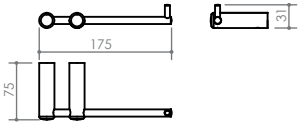

OMEGA

FIXATIONS

Hilti Plug made of The Highest Quality Polyamide 6 With lifetime guarantee to ensure a strong anchor.

Stainless Steel Self Tapper Screw.

Strong, reliable, rust-proof Aluminium Fixation.

Alternative Fixations are available for Glass & Wood.