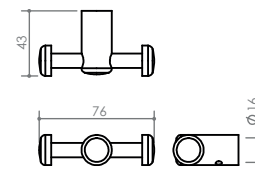

Towel rails in all ranges can be supplied in custom lengths to fit your bathroom with a maximum of 1000mm.

THESE DOMINUS PRODUCTS ARE EXCLUSIVELY AVAILABLE FROM ITALTILE OUTLETS IN ALL MAJOR CENTRES.

DOMINUS
LUXURY BATHROOM ACCESSORIES

A TOILET PAPER HOLDER
175 x 75 x 30
DMOME04

G SINGLE TOWEL RAIL
770 x 89 x 20
DMOM750S

B SPARE PAPER HOLDER
20 x 122 x 35
DMOME04A

H HAND TOWEL RAIL
270 x 75 x 20
DMOME27

C TOWEL RING
161 x 60 x 160
DMOME03

I TOILET BRUSH SET
200 x 113 x 407
DMOME31

D SOAP RACK Small
170 x 98 x 20
DMOME07A

J DOUBLE ROBE HOOK
76 x 43 x 20
DMOME08D

E SOAP RACK Large
335 x 98 x 20
DMOME07B

K ROBE HOOK
20 x 42 x 39
DMOME08

F DOUBLE TOWEL RAIL
770 x 142 x 20
DMOM750D

L TOOTHBRUSH TUMBLER HOLDER
183 x 107 x 107
DMOME33

D

I

E

J

K

I

L