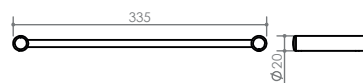

OMEGA

FIXATIONS

Hilti Plug made of The Highest Quality Polyamide 6 With lifetime guarantee to ensure a strong anchor.

Stainless Steel Self Tapper Screw.

Strong, reliable, rust-proof Aluminium Fixation.

Alternative Fixations are available for Glass & Wood.

A

B

C

H

This range epitomises timeless elegance created by smooth, rounded contours, perfect for the modern organic-inspired bathroom. Customisable in chrome, matte black and Antique brushed brass.

A TOILET PAPER HOLDER
175 x 75 x 30
DMOME04

G SINGLE TOWEL RAIL
770 x 89 x 20
DMOM750S

B SPARE PAPER HOLDER
20 x 122 x 35
DMOME04A

H HAND TOWEL RAIL
270 x 75 x 20
DMOME27

C TOWEL RING
161 x 60 x 160
DMOME03

I TOILET BRUSH SET
200 x 113 x 407
DMOME31

D SOAP RACK Small
170 x 98 x 20
DMOME07A

J DOUBLE ROBE HOOK
76 x 43 x 20
DMOME08D

E SOAP RACK Large
335 x 98 x 20
DMOME07B

K ROBE HOOK
20 x 42 x 39
DMOME08

F DOUBLE TOWEL RAIL
770 x 142 x 20
DMOM750D

L TOOTHBRUSH TUMBLER HOLDER
183 x 107 x 107
DMOME33

D

I

E

J

K

I

L