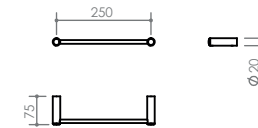

Stainless Steel Self Tapper Screw.

Strong, reliable, rust-proof Aluminium Fixation.

Alternative Fixations are available for Glass & Wood.

A

B

C

H

This range epitomises timeless elegance created by smooth, rounded contours, perfect for the modern organic-inspired bathroom. Customisable in chrome, matte black and Antique brushed brass.

A TOILET PAPER HOLDER
175 x 75 x 30
DMOME04

G SINGLE TOWEL RAIL
770 x 89 x 20
DMOM750S

B SPARE PAPER HOLDER
20 x 122 x 35
DMOME04A

H HAND TOWEL RAIL
270 x 75 x 20
DMOME27

C TOWEL RING
161 x 60 x 160
DMOME03

I TOILET BRUSH SET
200 x 113 x 407
DMOME31

D SOAP RACK Small
170 x 98 x 20
DMOME07A

J DOUBLE ROBE HOOK
76 x 43 x 20
DMOME08D

E SOAP RACK Large
335 x 98 x 20
DMOME07B

K ROBE HOOK
20 x 42 x 39
DMOME08

F DOUBLE TOWEL RAIL
770 x 142 x 20
DMOM750D