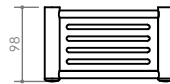

OMEGA

FIXATIONS

Hilti Plug made of The Highest Quality Polyamide 6 With lifetime guarantee to ensure a strong anchor.

Stainless Steel Self Tapper Screw.

Strong, reliable, rust-proof Aluminium Fixation.

Alternative Fixations are available for Glass & Wood.

A

B

C

H

This range epitomises timeless elegance created by smooth, rounded contours, perfect for the modern organic-inspired bathroom. Customisable in chrome, matte black and Antique brushed brass.

A TOILET PAPER HOLDER
175 x 75 x 30
DMOME04

G SINGLE TOWEL RAIL
770 x 89 x 20
DMOM750S

B SPARE PAPER HOLDER
20 x 122 x 35
DMOME04A

H HAND TOWEL RAIL
270 x 75 x 20
DMOME27

C TOWEL RING
161 x 60 x 160
DMOME03

I TOILET BRUSH SET
200 x 113 x 407
DMOME31

D SOAP RACK Small
170 x 98 x 20
DMOME07A

J DOUBLE ROBE HOOK
76 x 43 x 20
DMOME08D

E SOAP RACK Large
335 x 98 x 20
DMOME07B

K ROBE HOOK
20 x 42 x 39
DMOME08

F DOUBLE TOWEL RAIL
770 x 142 x 20
DMOM750D

L TOOTHBRUSH TUMBLER HOLDER
183 x 107 x 107
DMOME33

D

I

E

J

K

I

L