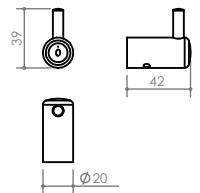

A TOILET PAPER HOLDER
175 x 75 x 30
DMOME04

G SINGLE TOWEL RAIL
770 x 89 x 20
DMOM750S

B SPARE PAPER HOLDER
20 x 122 x 35
DMOME04A

H HAND TOWEL RAIL
270 x 75 x 20
DMOME27

C TOWEL RING
161 x 60 x 160
DMOME03

I TOILET BRUSH SET
200 x 113 x 407
DMOME31

D SOAP RACK Small
170 x 98 x 20
DMOME07A

J DOUBLE ROBE HOOK
76 x 43 x 20
DMOME08D

E SOAP RACK Large
335 x 98 x 20
DMOME07B

K ROBE HOOK
20 x 42 x 39
DMOME08

F DOUBLE TOWEL RAIL
770 x 142 x 20
DMOM750D

L TOOTHBRUSH TUMBLER HOLDER
183 x 107 x 107
DMOME33

D

I

E

J

K

I

L