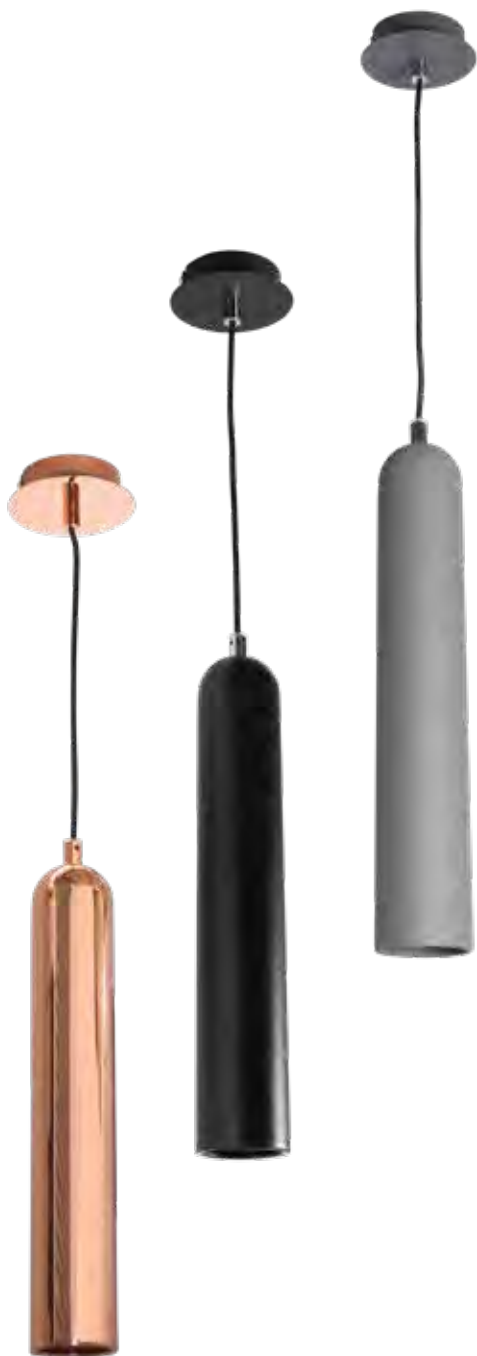

VR-KLCH-1031/CO or VR-KLCH-1031/BL or VR-KLCH-1031/GR

230v 35W GU10 Flute Pendant
Colour Copper, Black OR Grey
Measurement in cm Full Height: 116
Metal Tube: H: 35 Ø: 6
Lamps 1 x GU10
Wattage 230v 35W
IP Rating IP20