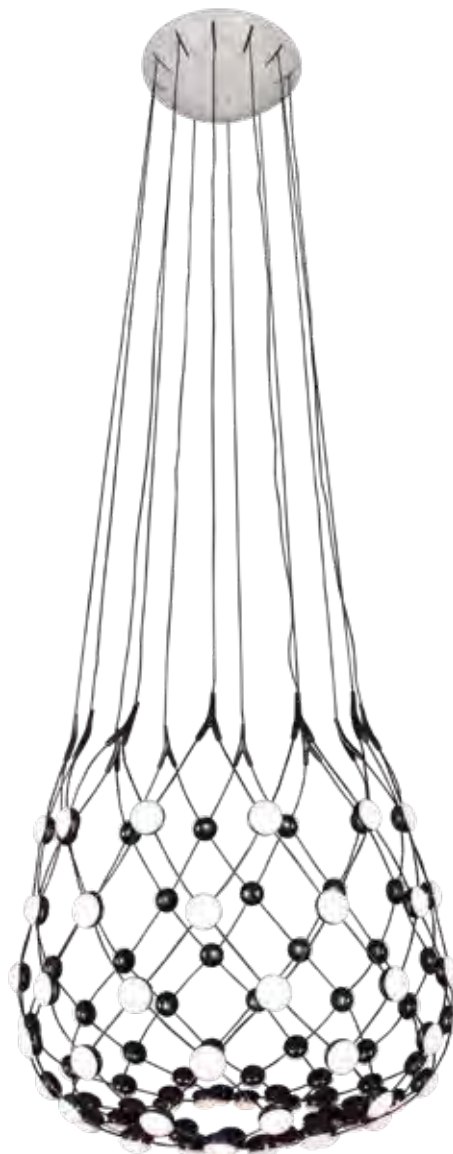

K-LED-9388/S

230v 50W LED SMD Small Button Pendant
Colour Black with White Acrylic Covers
Specifications Non Dimmable
Kelvin / Lumen Warm White: 3000K / 4000lm
Measurement in cm Full Height: 234 Ø: 65
LED SMD 48 x 1.04W
Wattage 230v 50W
IP Rating IP20

K-LED-9388/M

230v 80W LED SMD Medium Button Pendant
Colour Black with White Acrylic Covers
Specifications Non Dimmable
Kelvin / Lumen Warm White: 3000K / 6400lm
Measurement in cm Full Height: 250 Ø: 78
LED SMD 60 x 1.33W
Wattage 230v 80W
IP Rating IP20