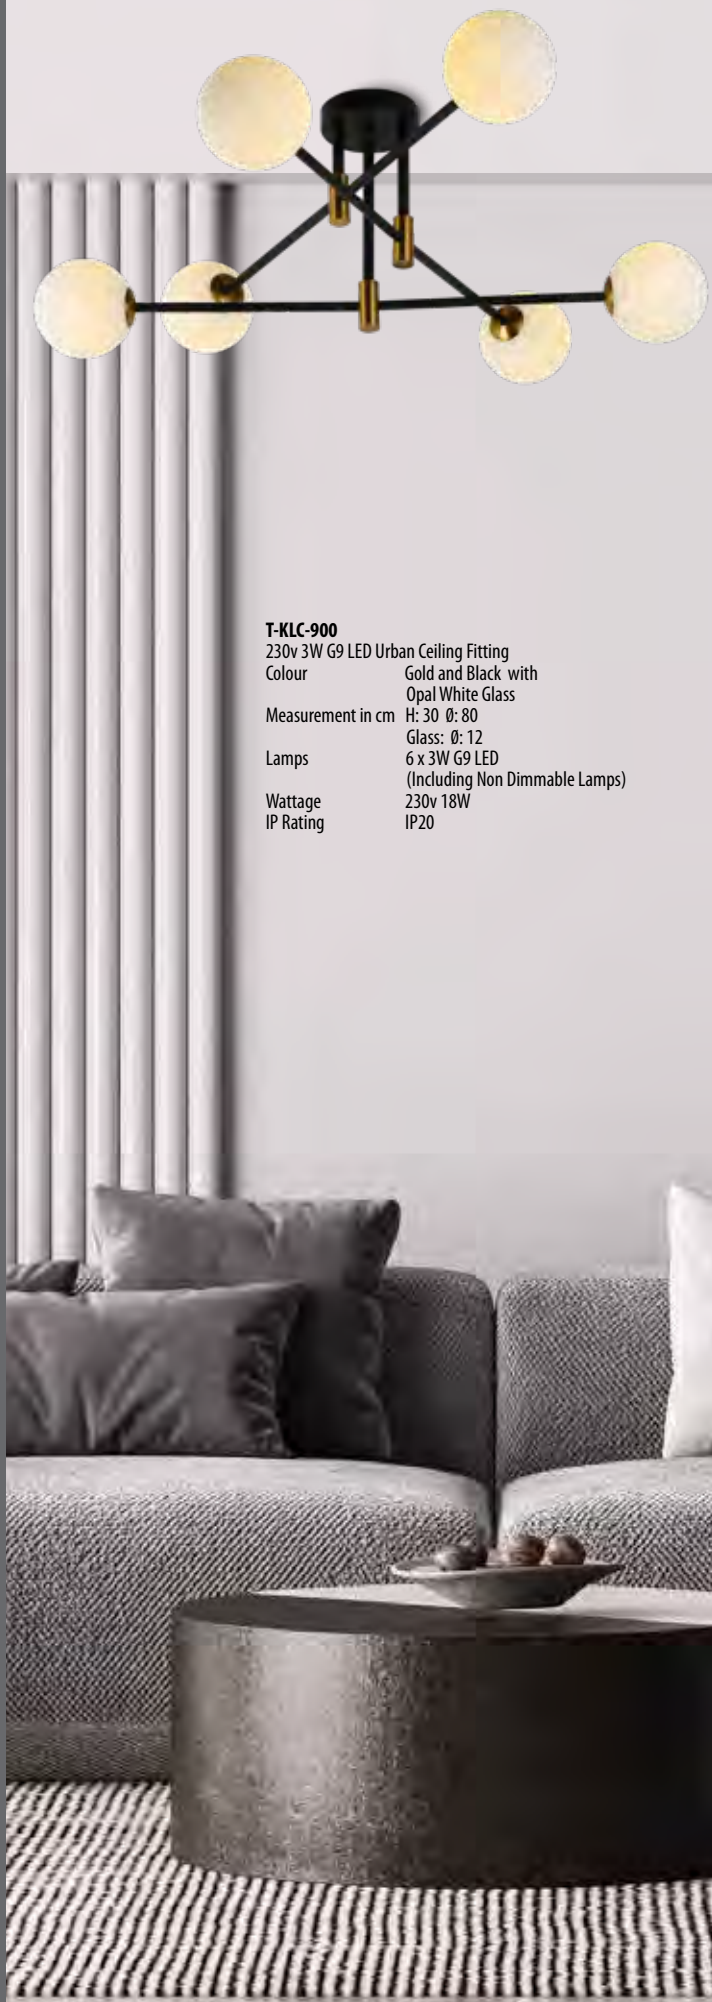

T-KLC-900

230v 3W G9 LED Urban Ceiling Fitting

Colour Gold and Black with Opal White Glass

Measurement in cm H: 30 Ø: 80

Glass: Ø: 12

Lamps 6 x 3W G9 LED (Including Non Dimmable Lamps)

Wattage 230v 18W

IP Rating IP20