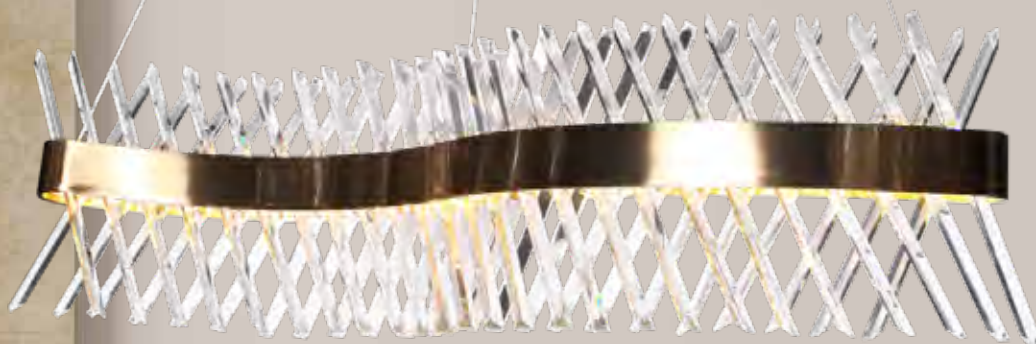

Kelvin / Lumen Warm White: 3000K / 7040lm

Measurement in cm H: 30 + 133 Cable L: 100 W: 35

Weight in kg 18

LED Strip 88W

Wattage 230v 88W

IP Rating IP20

**K-LED9967/1**

230v LED Strip 48W Wave Crystal and Gold Chandelier