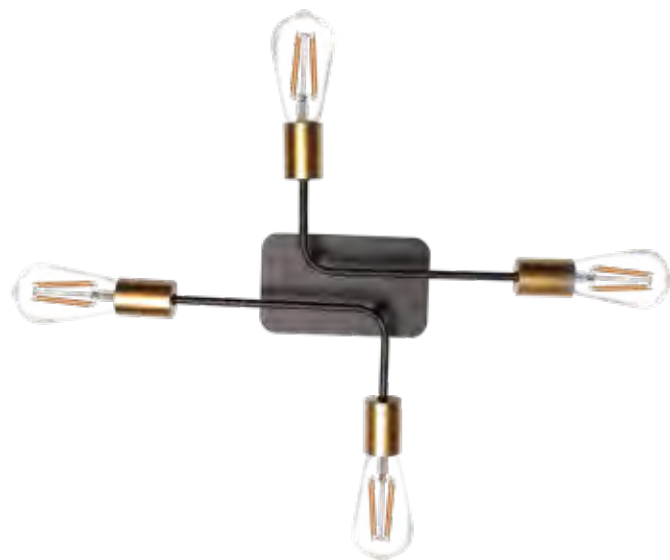

Colour Gold and Black with Opal White Glass

Measurement in cm H: 30 Ø: 80

Glass: Ø: 12

Lamps 6 x 3W G9 LED (Including Non Dimmable Lamps)

Wattage 230v 18W

IP Rating IP20

**G-KLC-8104/4**

230v 40W E27 4 Light Traverse Ceiling Fitting