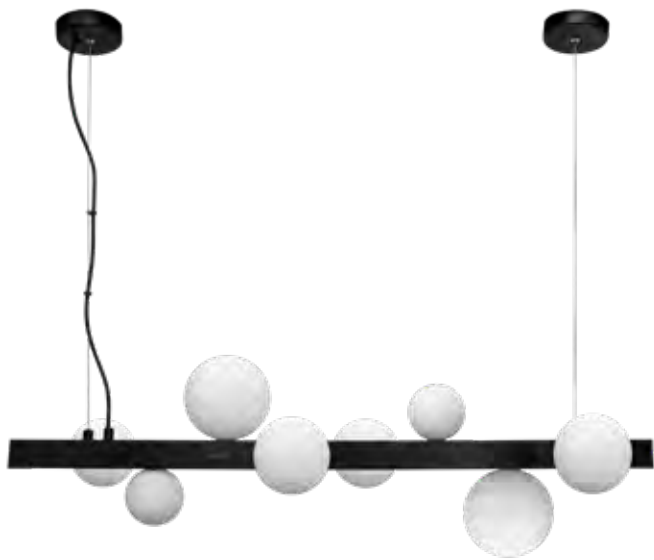

Colour Gold

Measurement in cm H: 145 L: 120 Ø: 30

Glass: Ø: 12

Lamps 7 x 3W G9 LED

(Including Non Dimmable Lamps)

Wattage 230v 21W

IP Rating IP20

**GO-KLCH423-8/BL**