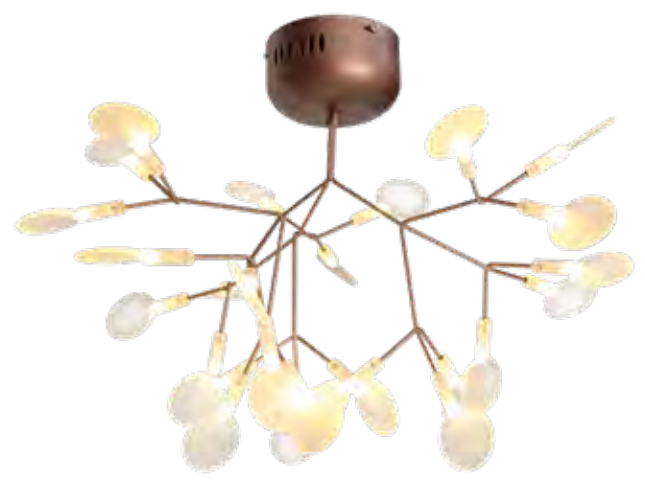

KLC-LED-8245

230v 8.1W LED Leaf Ceiling Fitting
Colour Copper
Specifications Non Dimmable
Kelvin / Lumen Warm White: 3000K / 729lm
Measurement in cm Depth: 34 Ø: 50
LED SMD 27 x 0.3W
Wattage 230v 8.1W
IP Rating IP20