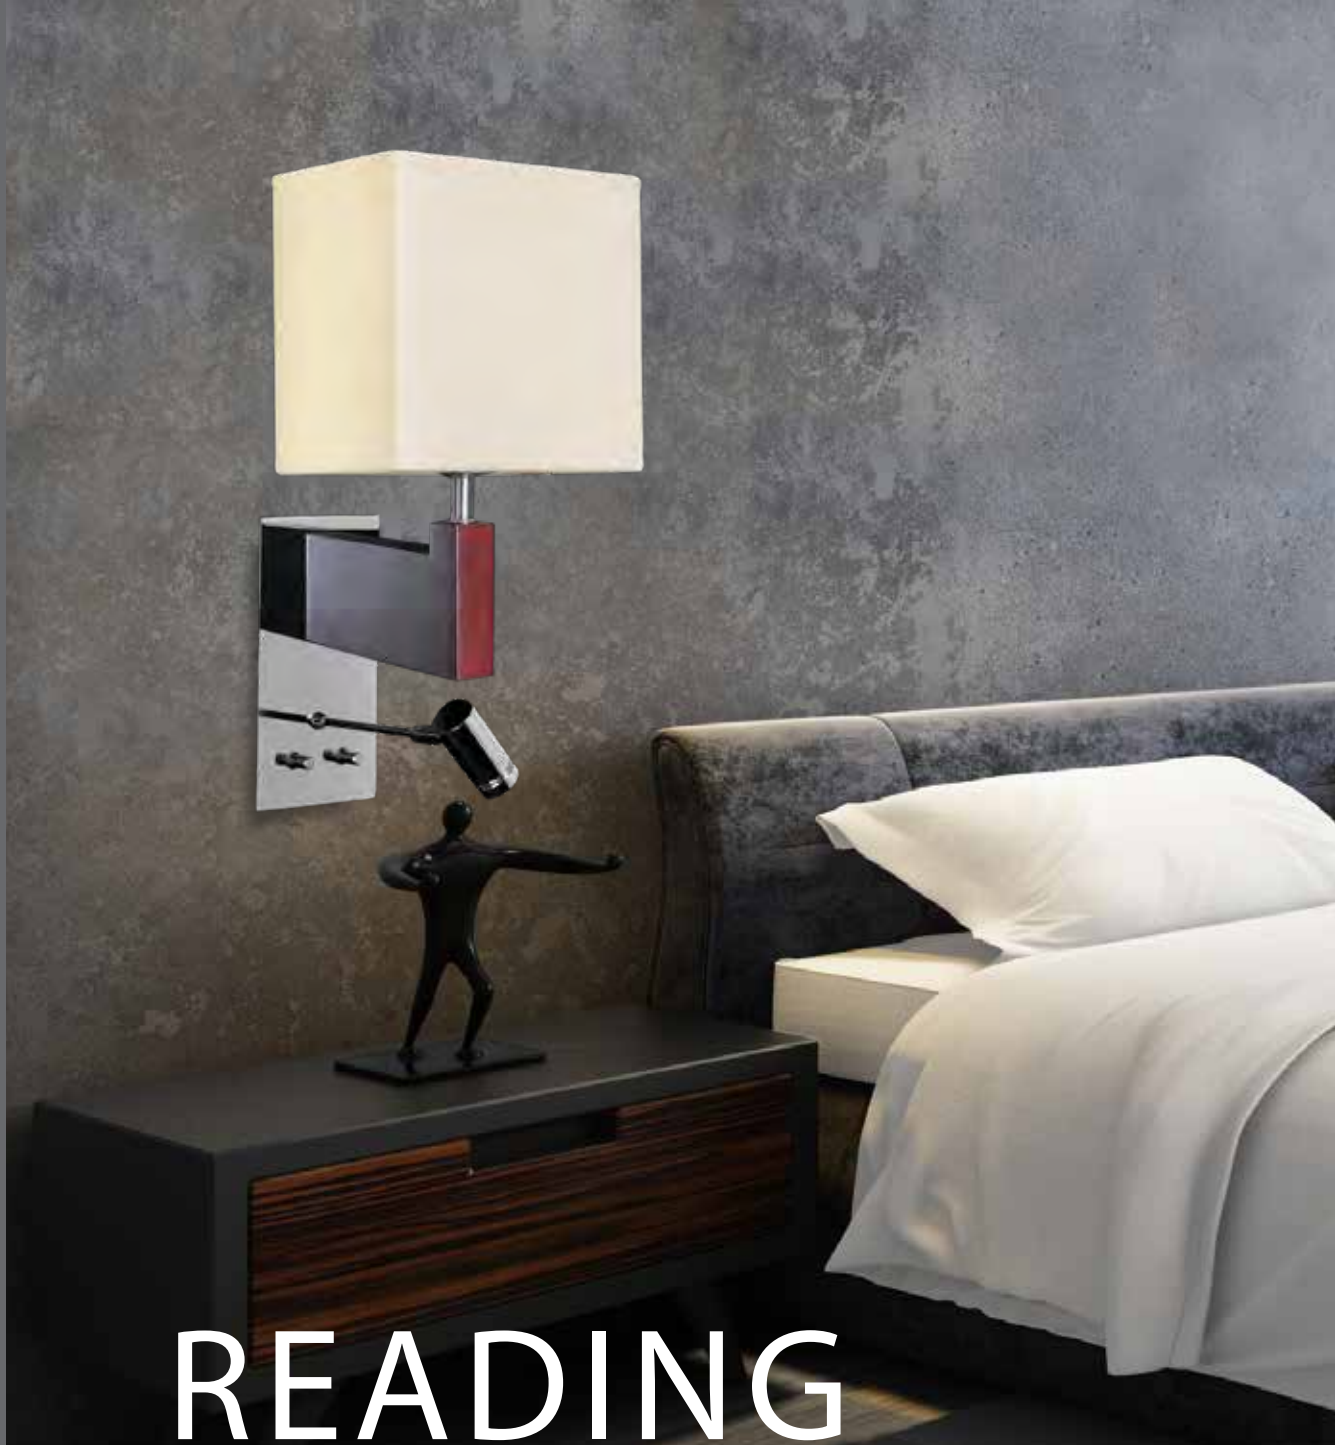

# READING LIGHTS

All fittings exclude lamps unless otherwise stated.

**K. LIGHT**  
DESIGN • SERVICE • QUALITY

**X-MB6019**

230v 40W E27 Fabric Shade Wall Light

Colour Chrome with  
White Fabric Shade

Measurement in cm  
H: 31 W: 20 D: 16  
Fabric Shade: H: 19 W: 20 D: 12  
Base: L: 12 W: 12 D: 2.5