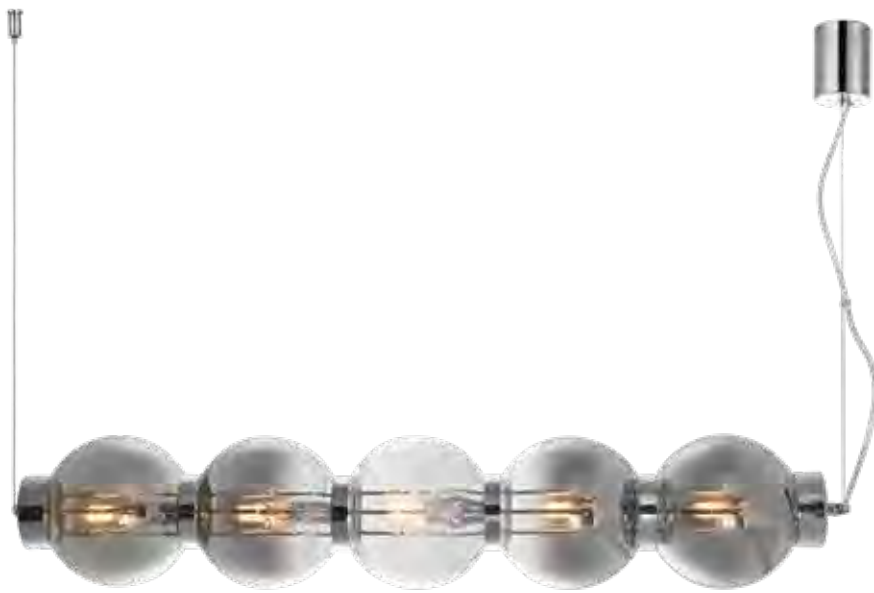

Glass: H: 16 Ø: 14

Metal around Glass: Ø: 18

Lamps 3 x 3W G9 LED WW  
(Including Non Dimmable Lamps)

Wattage 230v 9W

IP Rating IP20

**A-KLCH-9224-5/AB**

230v 40W E14 Pearl Two-Way Glass Pendant  
Colour Bronze with Amber Glass  
Measurement in cm H: 208 Ø: 17  
Lamps 5 x E14  
Wattage 230v 200W  
IP Rating IP20

**A-KLCH-9224-5/AB**

230v 40W E14 Pearl Two-Way Glass Pendant  
Colour Bronze with Amber Glass  
Measurement in cm H: 128 L: 90 W: 17  
Lamps 5 x E14  
Wattage 230v 200W  
IP Rating IP20

Recommended Bulb: HX-CW35-4W,  
LED 4W Clear Flame Filament