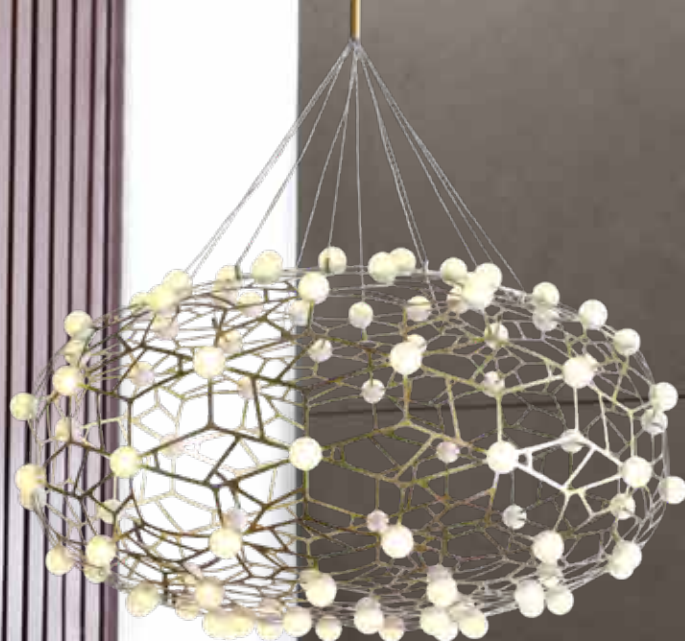

Warm White: 3000K / 1848lm

Measurement in cm Full Height: 190

Shade: H: 33 Ø: 60

LED SMD 48 x 0.6W

Wattage 230v 28.8W

IP Rating IP20

**K-LED-9922/M**

230v 57.6W LED SMD Medium Honeycomb Pendant