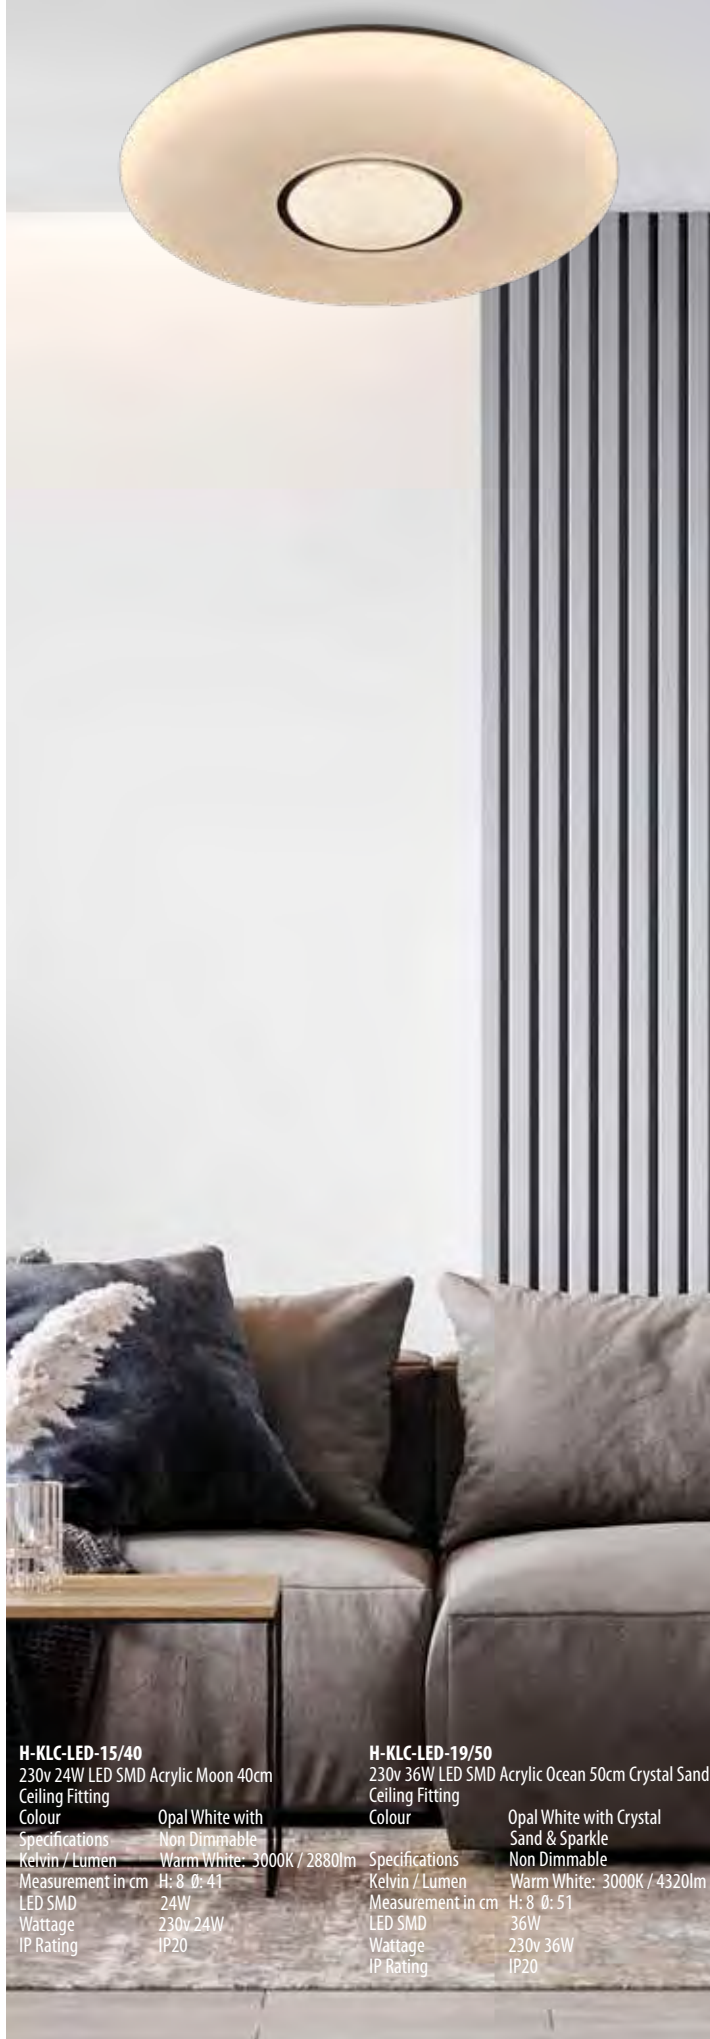

H-KLC-LED-19/50

230v 36W LED SMD Acrylic Ocean 50cm Crystal Sand Ceiling Fitting

Colour	Opal White with Crystal Sand & Sparkle
Specifications	Non Dimmable
Kelvin / Lumen	Warm White: 3000K / 4320lm
Measurement in cm	H: 8 Ø: 51
LED SMD	36W
Wattage	230v 36W
IP Rating	IP20