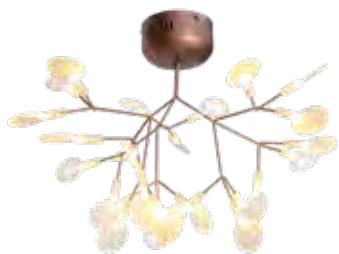

K-LED-8245/98

230v 18.9W LED SMD Large Leaf Pendant

Colour	Copper
Specifications	Non Dimmable
Kelvin / Lumen	Warm White: 3000K / 1700lm
Measurement in cm	Full Height: 220 Ø: 98
LED SMD	63 x 0.3W
Wattage	230v 18.9W
IP Rating	IP20

K-LED-8245/72

230v 13.5W LED SMD Medium Leaf Pendant

Colour	Copper
Specifications	Non Dimmable
Kelvin / Lumen	Warm White: 3000K / 1215lm
Measurement in cm	Full Height: 208 Ø: 72
LED SMD	45 x 0.3W
Wattage	230v 13.5W
IP Rating	IP20

K-LED-8245/50

230v 8.1W LED SMD Small Leaf Pendant

Colour	Copper
Specifications	Non Dimmable
Kelvin / Lumen	Warm White: 3000K / 729lm
Measurement in cm	Full Height: 188 Ø: 50
LED SMD	27 x 0.3W
Wattage	230v 8.1W
IP Rating	IP20