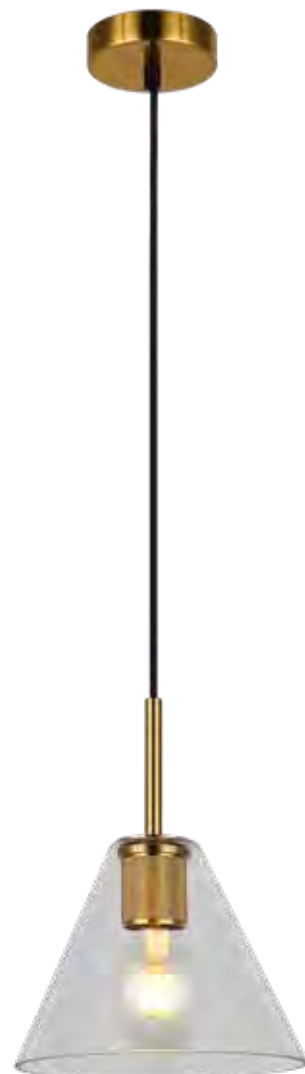

T-KLCH-10/GD

230v 40W E27 Style Cone Glass Pendant
Colour Gold
Measurement in cm Full Height: 125 Ø: 20
Glass: H: 16
Lamps 1 x E27
Wattage 230v 40W
IP Rating IP20