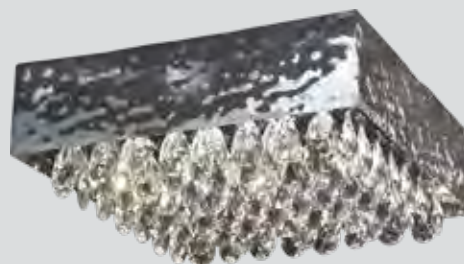

KLC-450/40-WH

230v 40W G9 Magma Crystal Ceiling Fitting
Colour Chrome
Specifications Clear Italian Crystals
Measurement in cm H: 19 W: 41 L: 41
Lamps 4 x G9 (Including Lamps)
Wattage 230v 160W
IP Rating IP20