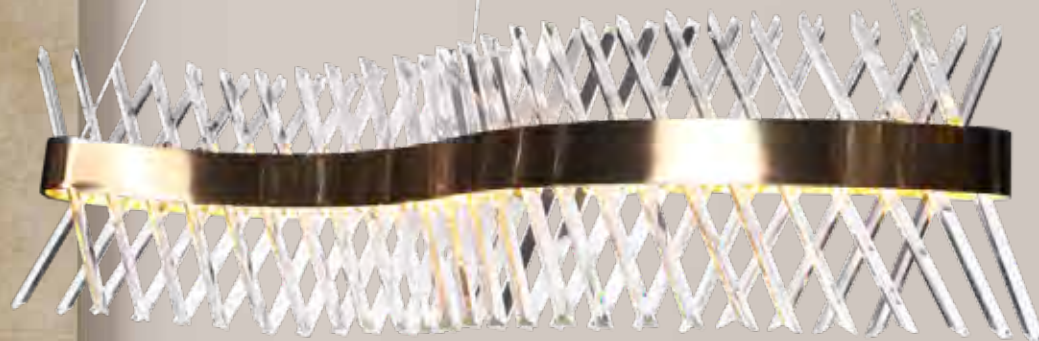

K-LED9967/1
230v 48W LED Strip Wave Crystal and Gold Chandelier
Colour Gold
Specifications Clear K9 Crystals
Non Dimmable
Kelvin / Lumen Warm White: 3000K / 3840lm
Measurement in cm H: 30 + 133 Cable L: 100 W: 7
Weight in kg 9
LED Strip 48W
Wattage 230v 48W
IP Rating IP20