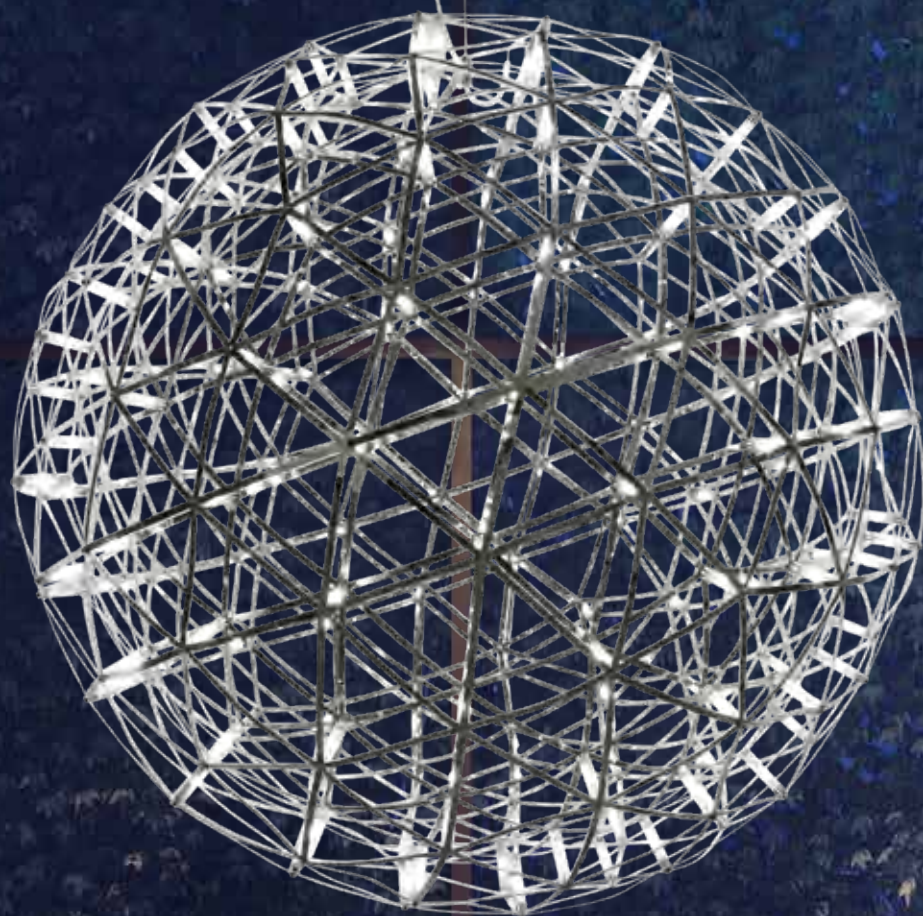

K-LED-9027L/WW or K-LED-9027L/CW

230v 48.6W LED Fuse Large Deathstar Pendant

Colour Stainless Steel 304

Specifications Non Dimmable

Kelvin / Lumen Cool White: 6000K / 3888lm OR
Warm White: 3000K / 3888lm

Measurement in cm Full Height: 235
Shade: Ø: 90

LED Fuse 162 x 0.3W

Wattage 230v 48.6W

IP Rating IP20

K-LED-9027XL/WW or K-LED-9027XL/CW

230v 75.6W LED Fuse X-Large Deathstar Pendant

Colour Stainless Steel 304

Specifications Non Dimmable

Kelvin / Lumen Cool White: 6000K / 6048lm OR
Warm White: 3000K / 6048lm

Measurement in cm Full Height: 265
Shade: Ø: 120

LED Fuse 252 x 0.3W

Wattage 230v 75.6W

IP Rating IP20