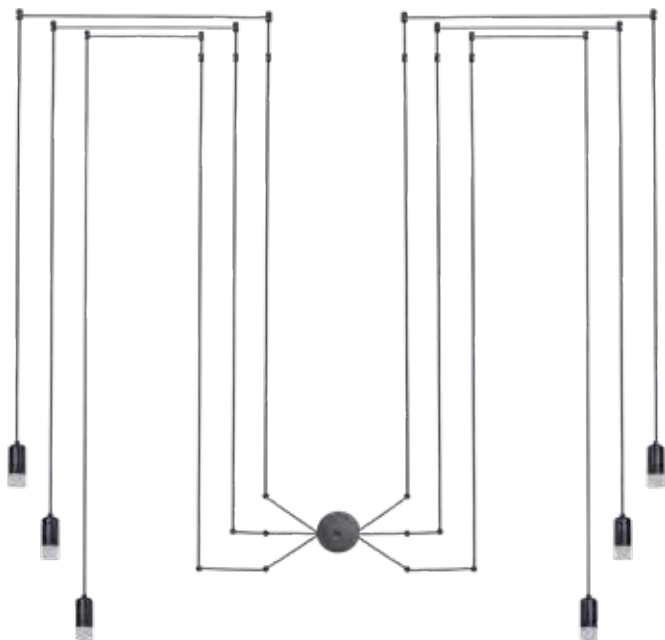

Fabric Cord Pendant

Colour - Gun Metal with Black

Measurement in cm H: 140

Lamps 1 x E27 (Excluding Lamp)

Wattage 230v 40W

IP Rating IP20

**CA-KLCH-1274/3**

230v 3W G9 LED 3 Light Symmetrical Wires Fitting  
 Colour Black  
 Kelvin / Lumen Warm White: 3000K / 840lm  
 Measurement in cm Each Wire Length 400  
 Lamps 3 x 3W G9 LED  
 (Including Non Dimmable Lamps)  
 Wattage 230v 9W  
 IP Rating IP20