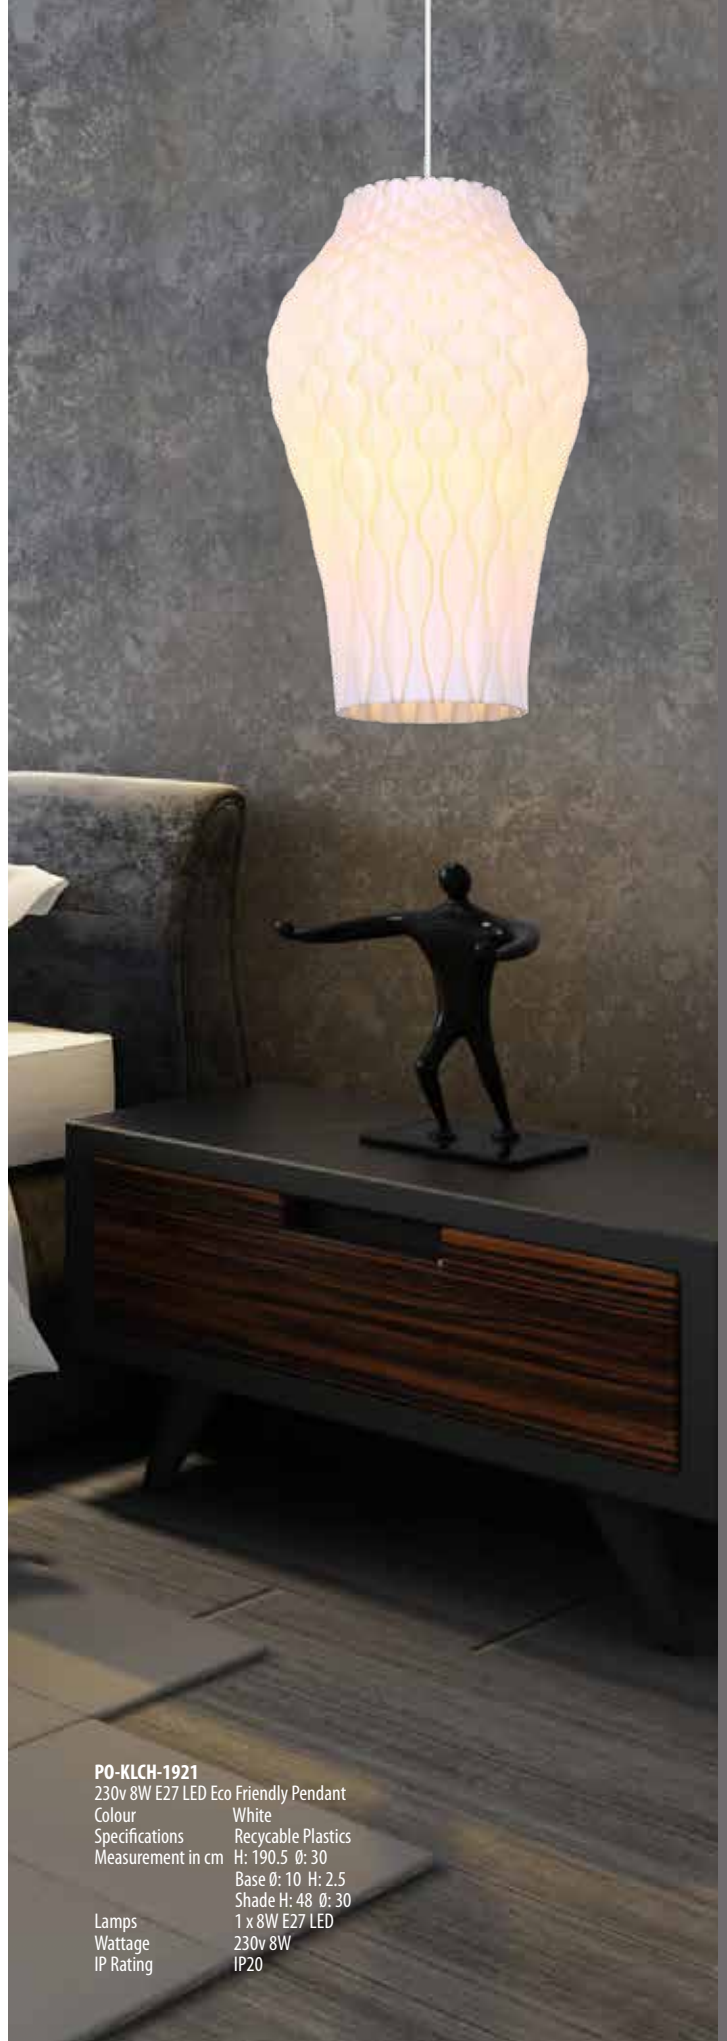

PO-KLCH-1921
230v 8W E27 LED Eco Friendly Pendant
Colour White
Specifications Recyclable Plastics
Measurement in cm H: 190.5 Ø: 30
Base Ø: 10 H: 2.5
Shade H: 48 Ø: 30
Lamps 1 x 8W E27 LED
Wattage 230v 8W
IP Rating IP20