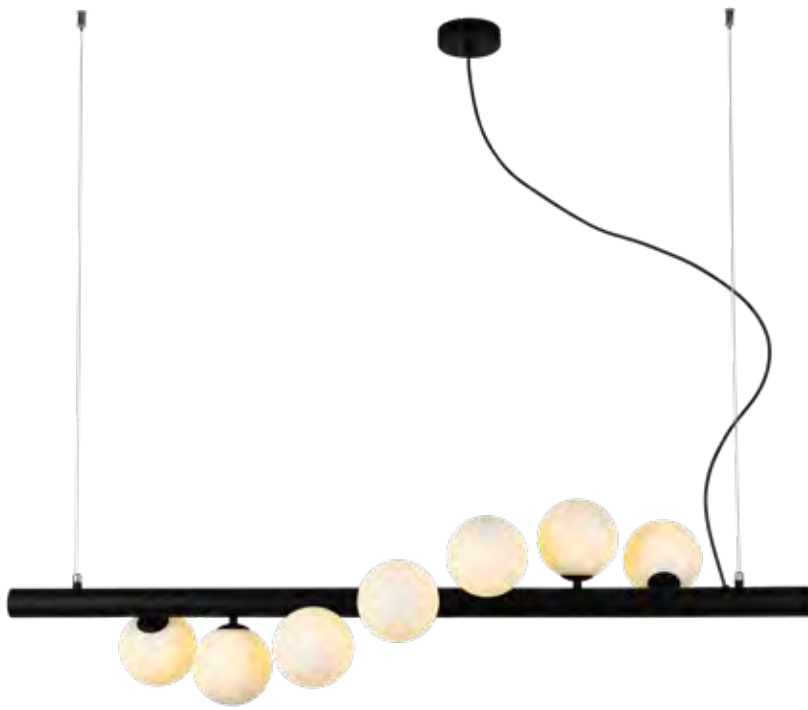

T-KLCH-1477/BL

230v 3W G9 LED 7 Light Spiral Pendant

Colour Black

Measurement in cm H: 145 L: 120 Ø: 30

Glass: Ø: 12

Lamps

7 x 3W G9 LED

(Including Non Dimmable Lamps)

Wattage

230v 21W

IP Rating

IP20