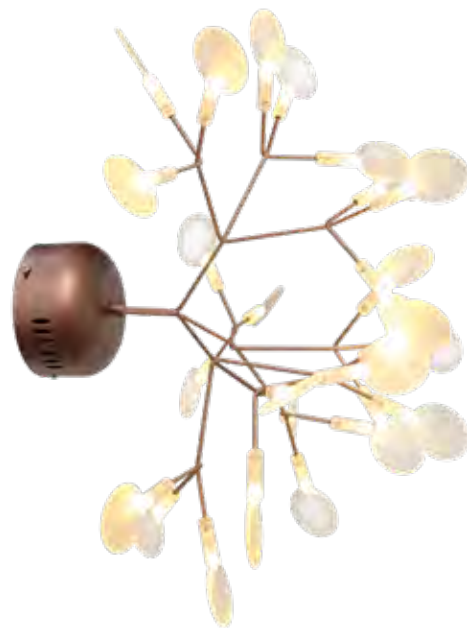

T-KLW-130

230v 3W G9 LED Tear Drop Glass Wall Light
Colour Satin Gold with
Opal White Glass

Measurement in cm H: 37 D: 16
Glass: Ø: 10

Lamps 1 x 3W G9 LED
(Including Non Dimmable Lamp)
Wattage 230v 3W
IP Rating IP20