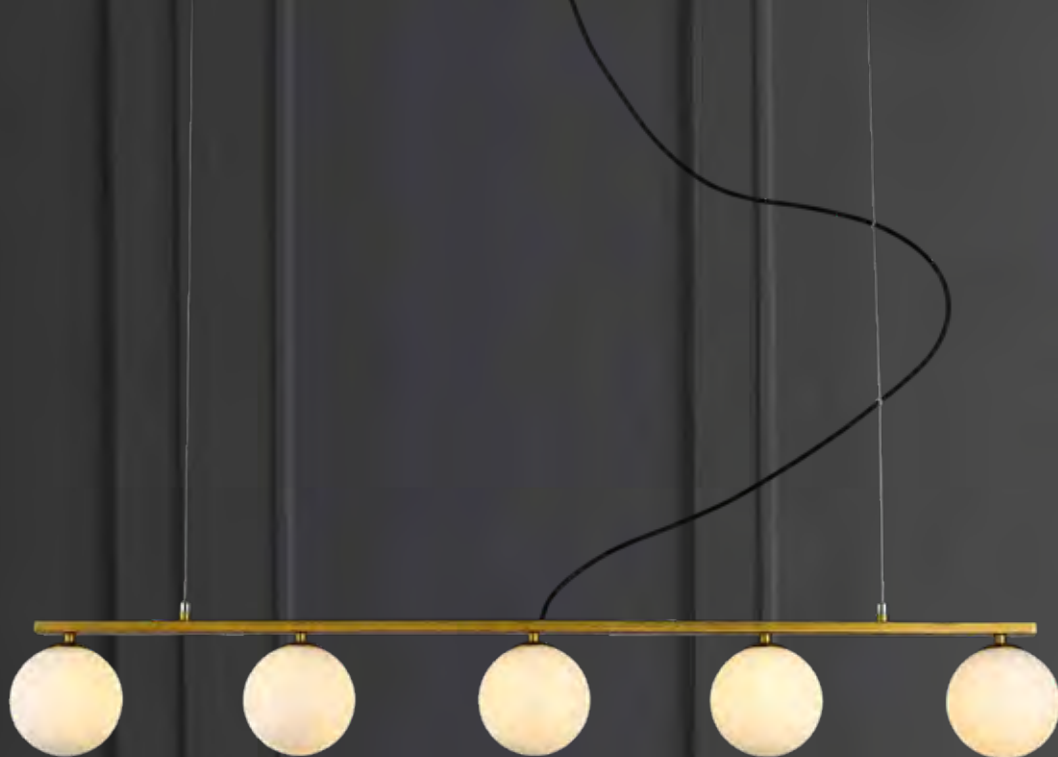

T-KLCH-1479/GD

230v 3W G9 LED 5 Light Linear Pendant

Colour Gold

Measurement in cm H: 165 L: 108 W: 12

Lamps Glass: Ø: 12

5 x 3W G9 LED

(Including Non Dimmable Lamps)

Wattage 230v 15W

IP Rating IP20