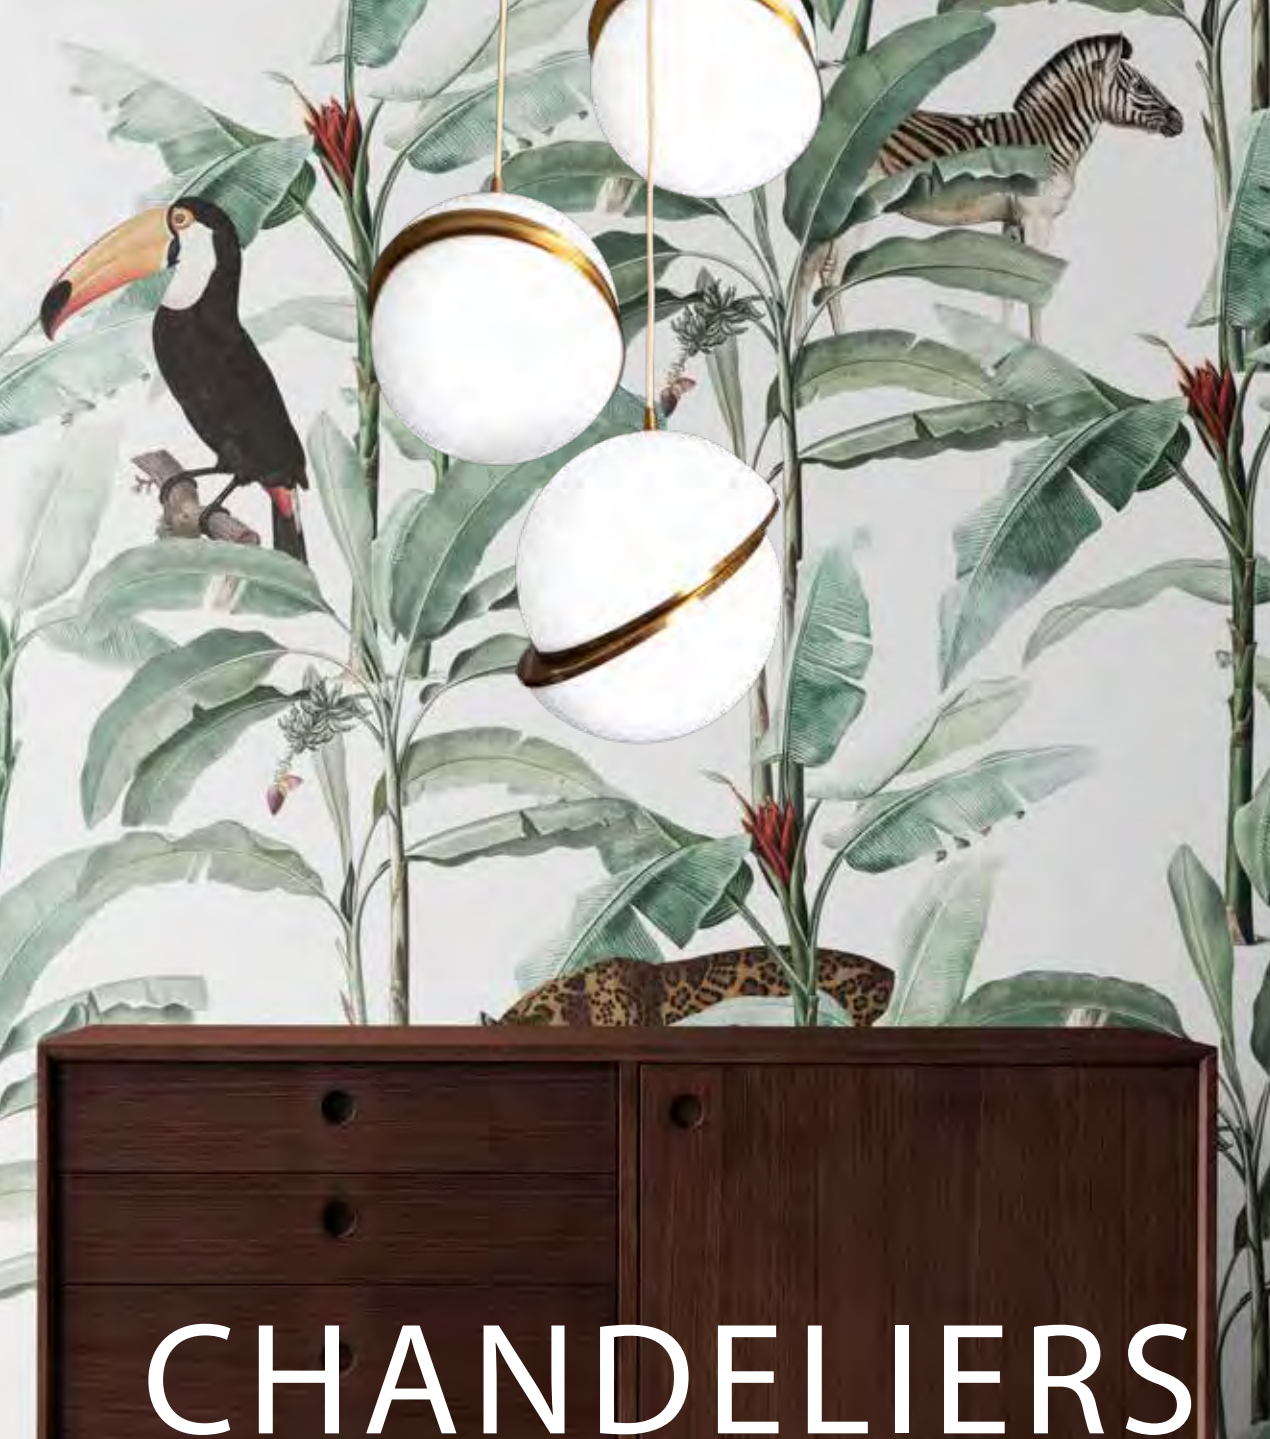

# CHANDELIERS & PENDANTS

All fittings exclude lamps unless otherwise stated.

**K. LIGHT**  
DESIGN • SERVICE • QUALITY

**3E-KLCH-1044/8**

230v 3W G9 LED 8 Light Octopus Pendant

Colour Black

Measurement in cm H: 73 Ø: 70