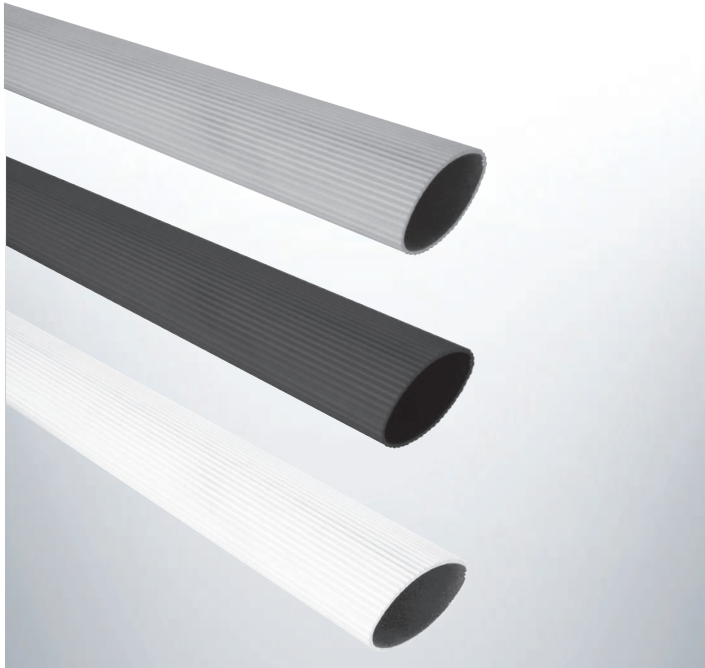

OVAL ALUMINIUM TUBING - 15MM

R118395	5 Metre length

OVAL ALUMINIUM TUBING - 19MM

R118385A	5 Metre Length
R1183825BLK	2.5M Metre Length - Black
R1183825WH	2.5M metre length - White