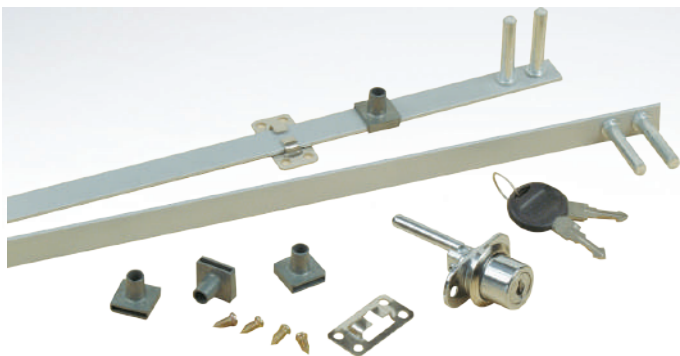

IRON MONGERY

RTS7472	64mm Brass Cupboard Lock
RL123	70mm Straight Flush Bolt Nickel
RL123K	70mm Necked Flush Bolt Nickel
RL123BR	70mm Straight Flush Bolt Brass
RL123KBR	70mm Necked Flush Bolt Brass
RH63BNCK	63mm Necked Brass Barrel Bolt
RH63BSTR	63mm Straight Brass Barrel Bolt
RH63CNCK	63mm Necked Chrome Barrel Bolt
RH63CSTR	63mm Straight Chrome Barrel Bolt
RL14	Striker Plate Nickel Plated 32mm
ASPEB	Striker Plate Brass Plated 32mm
AKEYGLD	Gold Key For Plastic Lock
AKEGLD	Escutcheon Plate Brass Plated
AGCMET	Gripper Catch Metal
RTS507	Rooster Catch Brass Plated
RTS507NP	Rooster Catch Nickel Plated

OPTION OF CRANKED OR HOOKED CAM

25MM CAM LOCK - 19X25	
RVLC1925CBR	Brass - 25mm with 45mm Cranked Cam
RVLC1925CNP	Nickel - 25mm with 45mm Cranked Cam
30MM CAM LOCK - 19X30	
RVLC1930CBR	Brass - 30mm with 45mm Cranked Cam
RVLC1930CNP	Nickel - 30mm with 45mm Cranked Cam
30MM CAM LOCK - 19X30	
RVLC1930HNP	Nickel - 30mm with 45mm Hook Cam