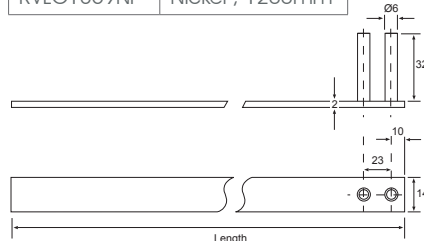

CENTRAL LOCKING SYSTEM FRONT MOUNT 19 X 22MM	
RVLC1858NP	Nickel, 600mm
RVLC1859NP	Nickel, 1200mm