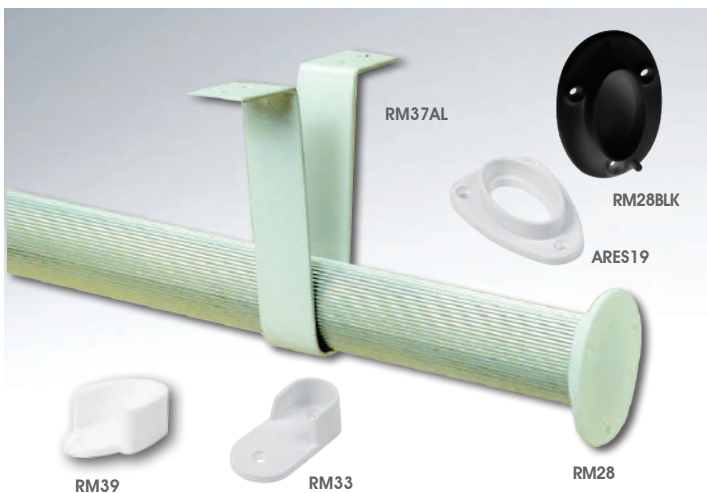

**CONTACT GLUE
ADTEC**

RCONTADH1LT	1 Litre
RCONTADH5LT	5 Litre

**COLD GLUE
ADTEC**

RCGLUE500ML	500ml
RCGLUE5KG	5kg

TUBING & RAIL

15MM CUPBOARD RAIL

RGN42	3 metre length Chrome Plated
-------	------------------------------

CHROME RAIL HOLDERS

RGD10	Chrome End Support
RGD14	Chrome Centre Support

OVAL ALUMINIUM TUBING - 15MM

R118395	5 Metre length
---------	----------------

OVAL ALUMINIUM TUBING - 19MM

R118385A	5 Metre Length
R1183825BLK	2.5M Metre Length - Black
R1183825WH	2.5M metre length - White

OVAL TUBING HOLDERS

RM28	White - 19mm
RM28BLK	Black - 19mm
RM39	Open End - White - 19mm
RM33	Open End - White - 15mm
ARES19	Rod End Support - White - 19mm
RM37AL	Centre Support for 19mm Oval Rod