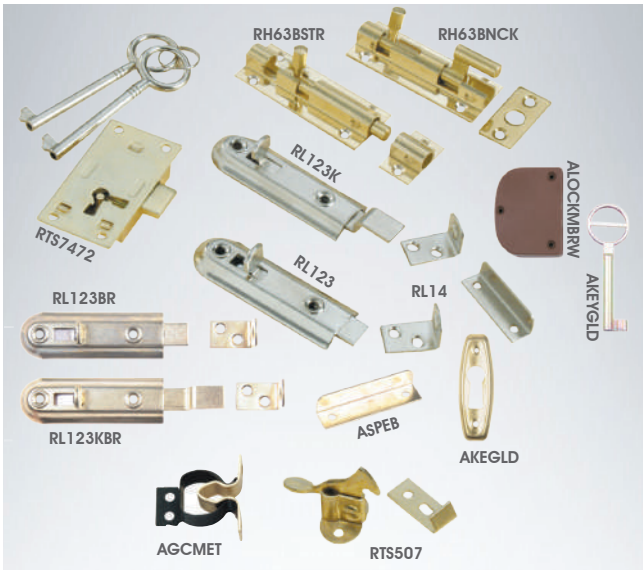

IRON MONGERY