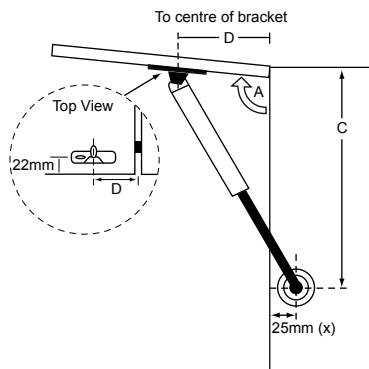

TIE RAIL	
RM40H	Chrome 305mm

RTS220	FLAP DOOR SLIDE - White
RCTC	WORKTOP CONNECTOR - 150mm
RFH	SPRUNG FLAP HINGE - White

GAS LIFT 270MM 80N	
RTS001A	Load capacity 4.5kg N80
GAS DOOR LIFT 270MM 200N	
RTEC9042	Load Capacity 6.5kg 200N
GAS LIFT 270MM - SOFT CLOSING	
RGL001SC	80N
RGL003SC	100N