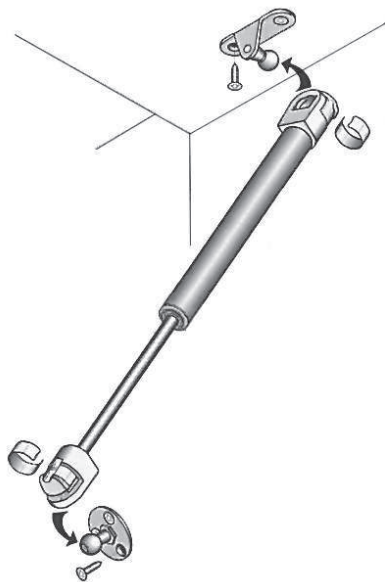

TIE RAIL	
RM40H	Chrome 305mm

RTS220	FLAP DOOR SLIDE - White
RCTC	WORKTOP CONNECTOR - 150mm
RFH	SPRUNG FLAP HINGE - White

GAS LIFT 270MM 80N	
RTS001A	Load capacity 4.5kg N80
GAS DOOR LIFT 270MM 200N	
RTEC9042	Load Capacity 6.5kg 200N
GAS LIFT 270MM - SOFT CLOSING	
RGL001SC	80N
RGL003SC	100N