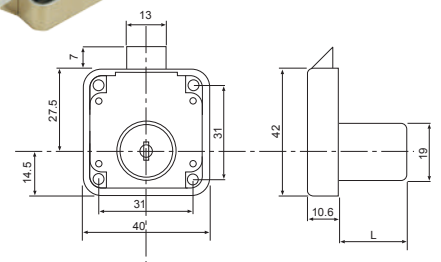

IRON MONGERY

RVLC1736NP Nickel

RVLC1737NP Nickel

RVLC1737BR Brass

RVLC1815NP Nickel

RVLC5109NP Nickel

- A. Counterpiece
- B. Invisilock magnetic lock system for doors
- C. Invisilock magnetic opener

INVISI LOCK

RCF153 - Lock
RCF152 - Key

- The most unique magnetic locking system on the market today.
- The ultra secure lock is fixed to the inside of a door and is totally invisible from the outside.
- Invisi Lock locks automatically when the door is closed, and unlocks using a unique and patented magnetic "key".
- The Invisi Lock can be used throughout the home, from kitchens and bathrooms to sheds, garages and offices.
- The Invisi Lock operate through doors made from wood, glass, ceramic tiles, laminates and non-ferrous materials with door thickness of ≤ 25 mm, the Invisi Lock key unlocks the latchbolt so that the door can be opened, particularly suitable as child protection
- Suitable for doors from 12mm to 38mm.
- Material: Plastic
- Finish/colour: White/blue
- Version: With adhesive strips
- Installation: For screw fixing or glue fixing

FUNCTIONALITY

The latchbolt is retracted and the door can be opened when presenting the magnetic key (not supplied). The latchbolt engages automatically when the door is being closed. The door is secured.

SUPPLIED WITH

For magnetic lock system for doors
1 latchbolt lock
1 counterpiece
6 chipboard screws $\varnothing$ 3 mm