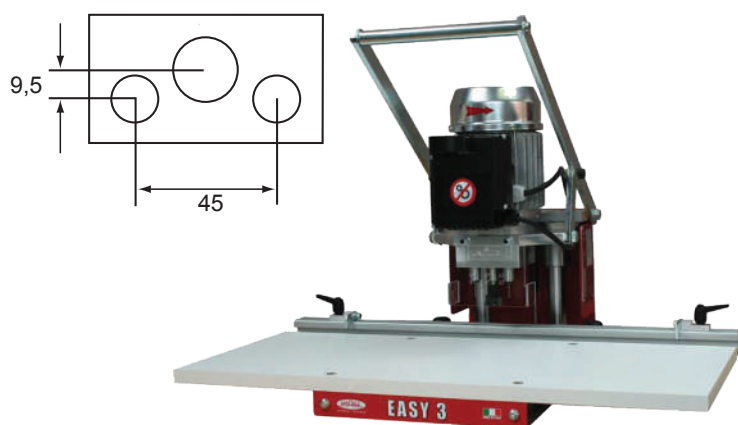

DIRECTOR SCREW	
RDS50	7x50mm

FURNITURE SCREW	
AM680	M6X80mm

CROSS DOWELS	
ACD614	6X13mm

PNEUMATIC EQUIPMENT & TOOLS

HF-MINI EASY 3 HINGE BORING MACHINE

RA30EASY3MPRESS

- Manual Press 220V
- Working Table cm 700 x 295
- Drilling unit 3 Spindle
- Two Tilt Stop
- Security Guard upon Drilling Bits Motor Power
- Kw: 0.75
- max. panel thickness mm: 40
- Nett Weight kg: 22
- Single-Phase Power Supply Volts: 230V/50-60Hz