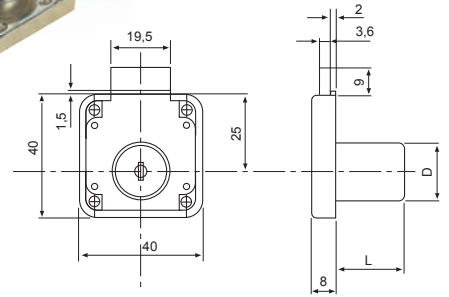

CENTRAL LOCKING SYSTEM FRONT MOUNT 19 X 22MM	
RVLC1858NP	Nickel, 600mm
RVLC1859NP	Nickel, 1200mm

IRON MONGERY

**MORTICE LOCK
19 X 22MM**

RVLC1736NP Nickel

**DRAWER LOCK
19 X 22MM**

RVLC1737NP Nickel

RVLC1737BR Brass