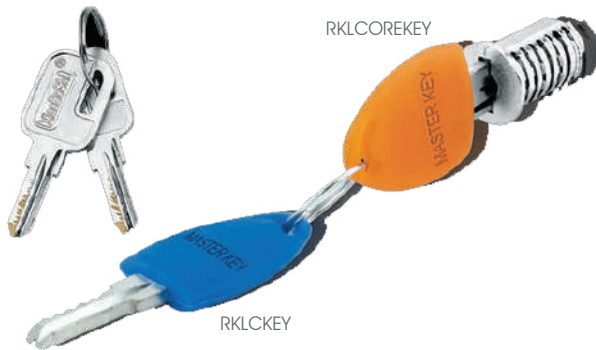

SUPPLIED WITH

For magnetic lock system for doors
1 latchbolt lock
1 counterpiece
6 chipboard screws \varnothing 3 mm

IRON MONGERY

ARMSTRONG COMBINATION LOCK

RDLMC003L	Left Hand
RDLMC003R	Right Hand

- High Quality 4 dial lock with metal housing
- Matte Chrome Colour
- For thickness from 18mm - 24-mm
- Left or right model are available for your selection
- Easy to set up and install
- No battery required
- Spare keys are also provided for emergency
- Master key is available to offer

MASTER KEY Removable Core

RKLCKEY	REM/CORE & Drawer Lock
RKLCORKEY	Key For Removal Of Core

1. Open lock and remove standard key

2. Insert removable key (Orange) into lock

3. Remove core from the lock body