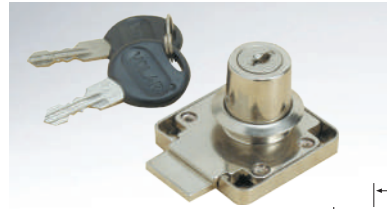

OPTION OF CRANKED OR HOOKED CAM

25MM CAM LOCK - 19X25	
RVLC1925CBR	Brass - 25mm with 45mm Cranked Cam
RVLC1925CNP	Nickel - 25mm with 45mm Cranked Cam
30MM CAM LOCK - 19X30	
RVLC1930CBR	Brass - 30mm with 45mm Cranked Cam
RVLC1930CNP	Nickel - 30mm with 45mm Cranked Cam
30MM CAM LOCK - 19X30	
RVLC1930HNP	Nickel - 30mm with 45mm Hook Cam

CENTRAL LOCKING SYSTEM FRONT MOUNT 19 X 22MM	
RVLC1858NP	Nickel, 600mm
RVLC1859NP	Nickel, 1200mm

IRON MONGERY

**MORTICE LOCK
19 X 22MM**

RVLC1736NP Nickel

**DRAWER LOCK
19 X 22MM**

RVLC1737NP Nickel

RVLC1737BR Brass

**PUSH LOCK
19 X 22MM**

RVLC1815NP Nickel

**SLAM LOCK
19 X 22MM**

RVLC5109NP Nickel

RCF152

RCF153

- A. Counterpiece
- B. Invisilock magnetic lock system for doors
- C. Invisilock magnetic opener

INVISI LOCK

RCF153 - Lock
RCF152 - Key

- The most unique magnetic locking system on the market today.
- The ultra secure lock is fixed to the inside of a door and is totally invisible from the outside.
- Invisi Lock locks automatically when the door is closed, and unlocks using a unique and patented magnetic "key".
- The Invisi Lock can be used throughout the home, from kitchens and bathrooms to sheds, garages and offices.
- The Invisi Lock operate through doors made from wood, glass, ceramic tiles, laminates and non-ferrous materials with door thickness of ≤ 25 mm, the Invisi Lock key unlocks the latchbolt so that the door can be opened, particularly suitable as child protection
- Suitable for doors from 12mm to 38mm.
- Material: Plastic
- Finish/colour: White/blue
- Version: With adhesive strips
- Installation: For screw fixing or glue fixing