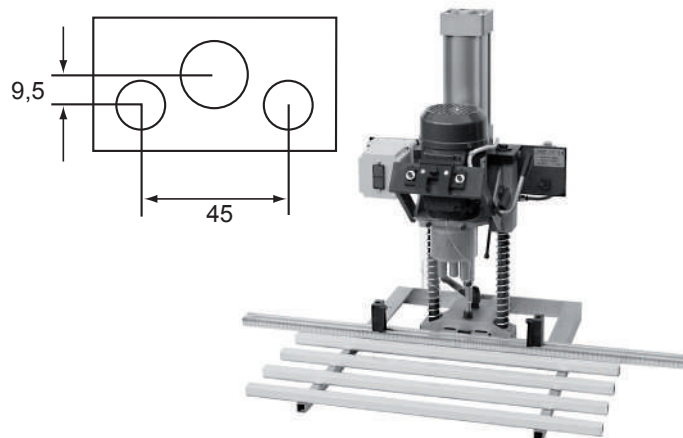

DIRECTOR SCREW	
RDS50	7x50mm

FURNITURE SCREW	
AM680	M6X80mm

CROSS DOWELS	
ACD614	6X13mm

PNEUMATIC EQUIPMENT & TOOLS

HF-MINI EASY 3 HINGE BORING MACHINE

RA30EASY3MPRESS

- Manual Press 220V
- Working Table cm 700 x 295
- Drilling unit 3 Spindle
- Two Tilt Stop
- Security Guard upon Drilling Bits Motor Power
- Kw: 0.75
- max. panel thickness mm: 40
- Nett Weight kg: 22
- Single-Phase Power Supply Volts: 230V/50-60Hz