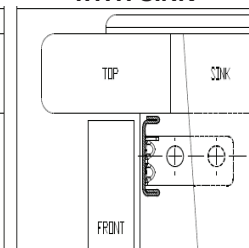

3) FRONT WITH SINK