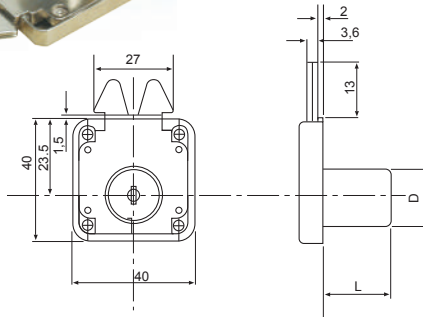

CENTRAL LOCKING SYSTEM FRONT MOUNT 19 X 22MM	
RVLC1858NP	Nickel, 600mm
RVLC1859NP	Nickel, 1200mm

IRON MONGERY

**MORTICE LOCK
19 X 22MM**

RVLC1736NP Nickel

**DRAWER LOCK
19 X 22MM**

RVLC1737NP Nickel

RVLC1737BR Brass