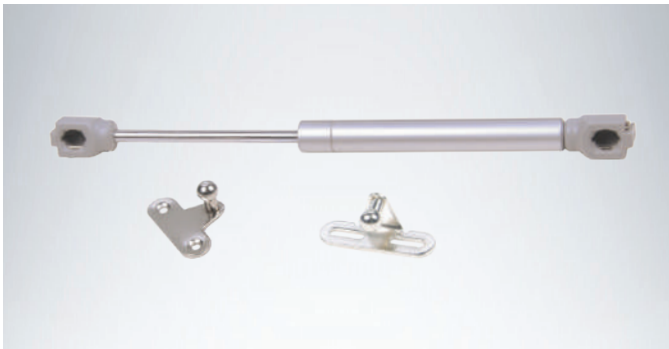

TIE RAIL	
RM40H	Chrome 305mm

RTS220	FLAP DOOR SLIDE - White
RCTC	WORKTOP CONNECTOR - 150mm
RFH	SPRUNG FLAP HINGE - White

GAS LIFT 270MM 80N	
RTS001A	Load capacity 4.5kg N80
GAS DOOR LIFT 270MM 200N	
RTEC9042	Load Capacity 6.5kg 200N
GAS LIFT 270MM - SOFT CLOSING	
RGL001SC	80N
RGL003SC	100N