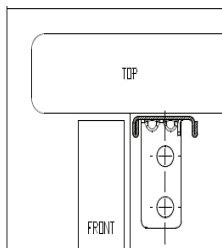

The FGV metal crossbars are designed for the three applications as shown in the drawings:

1) Front application
2) Back application
3) Front application with sink

1) FRONT

2) BACK