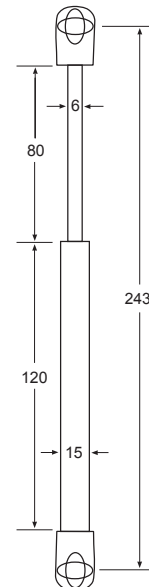

	<p>CAM 15MM • AEC0101B1</p> <p>STEEL DOWEL FOR CAM • ATR1802B1 • 34mm</p>		<p>MODESTY BLOCK • RM03 White • RM03BRW Brown • RM03OAK Oak</p>
	<p>KNOCK DOWN FITTING • RTEC5040 • Nylon • 20mm • White</p> <p>NYLON KNOCK DOWN FITTING • RTEC547 • 20mm WHITE WITH STEEL CAM</p> <p>EURO SCREW • For RTEC547 / RTEC5040 • RTEC839 - 11mm for TEC547 / TEC5040 • RTEC840 - 8mm for TEC547 / TEC5040</p>		<p>AARWH RECTANGULAR AIR VENT • White • Plastic • 121x38mm</p>
	<p>KNOCK DOWN FITTING • RTEC268 • 4 Piece</p>		<p>PLASTIC ROUND AIRVENT 40MM • RF82 • Ø 32mm</p> <p>PLASTIC ROUND AIRVENT 70MM • RF83 - White • RF83BRW - Brown</p>
	<p>KD WEDGE FITTING • RF29WH White</p>		<p>AIRVENT ALUMINIUM RDF1850200 • 200X80mm</p> <p>AIRVENT ALUMINIUM RDF1850400 • 400X80mm</p>
	<p>MAGNETIC DOOR CATCH RTS247 - White RTS247BRW - Brown</p>		<p>LAZY SUSAN SWIVEL - SMALL • ALSS • 76x76mm</p> <p>LAZY SUSAN SWIVEL - LARGE • ALSL • 178x178mm</p>
	<p>DOUBLE ROLLER CATCH WITH SCREWS • RTS6101</p>		<p>BOOKCASE CLIPS • ABCCLIP</p>
	<p>WOODEN DOWELS PER KG • ADB10X40 • ADB10X45 • ADB10X50 • ADB8X40 • RBD8X30</p>		<p>BOOKCASE STRIPS • ABCSTRIPS • Galvanised • 1.8 Length</p>
	<p>BISCUITS • RB10 10mm Biscuit - per 100 • RB20 20mm Biscuit - per 100</p>		<p>PENCIL TRAY • APTRAYBL • BLACK • 181x344mm</p>

Angle(A)	C	D	X
80 degrees	248	81	25
90 degrees	233	73	25
100 degrees	221	66	25

METAL CROSS BARS

The FGV metal crossbars are designed for the three applications as shown in the drawings:

- 1) Front application
- 2) Back application
- 3) Front application with sink