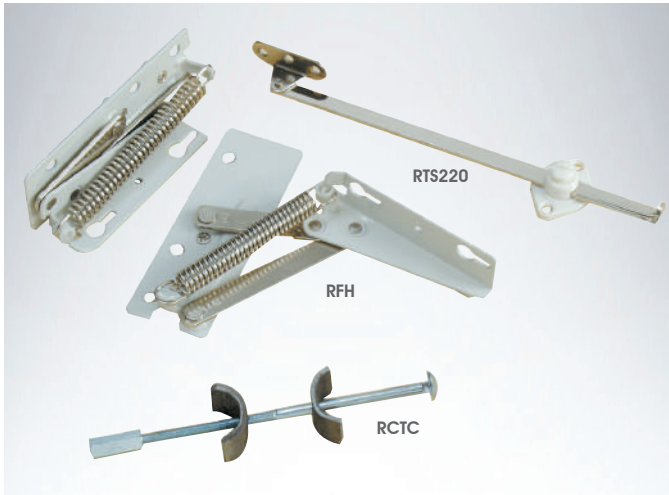

TIE RAIL	
RM40H	Chrome 305mm

RTS220	FLAP DOOR SLIDE - White
RCTC	WORKTOP CONNECTOR - 150mm
RFH	SPRUNG FLAP HINGE - White

GAS LIFT 270MM 80N	
RTS001A	Load capacity 4.5kg N80
GAS DOOR LIFT 270MM 200N	
RTEC9042	Load Capacity 6.5kg 200N
GAS LIFT 270MM - SOFT CLOSING	
RGL001SC	80N
RGL003SC	100N

Angle(A)	C	D	X
80 degrees	248	81	25
90 degrees	233	73	25
100 degrees	221	66	25

METAL CROSS BARS

The FGV metal crossbars are designed for the three applications as shown in the drawings:

- 1) Front application
- 2) Back application
- 3) Front application with sink