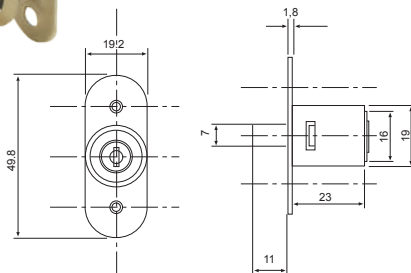

RVLC1815NP Nickel

RVLC5109NP Nickel