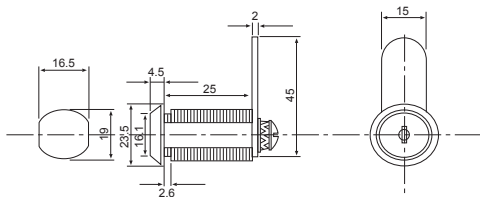

OPTION OF CRANKED OR HOOKED CAM

25MM CAM LOCK - 19X25	
RVLC1925CBR	Brass - 25mm with 45mm Cranked Cam
RVLC1925CNP	Nickel - 25mm with 45mm Cranked Cam
30MM CAM LOCK - 19X30	
RVLC1930CBR	Brass - 30mm with 45mm Cranked Cam
RVLC1930CNP	Nickel - 30mm with 45mm Cranked Cam
30MM CAM LOCK - 19X30	
RVLC1930HNP	Nickel - 30mm with 45mm Hook Cam