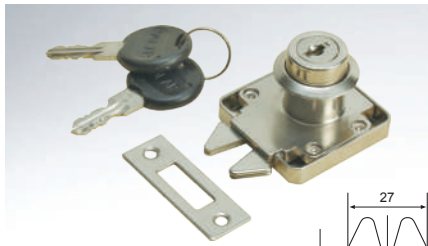

IRON MONGERY

RTS7472	64mm Brass Cupboard Lock
RL123	70mm Straight Flush Bolt Nickel
RL123K	70mm Necked Flush Bolt Nickel
RL123BR	70mm Straight Flush Bolt Brass
RL123KBR	70mm Necked Flush Bolt Brass
RH63BNCK	63mm Necked Brass Barrel Bolt
RH63BSTR	63mm Straight Brass Barrel Bolt
RH63CNCK	63mm Necked Chrome Barrel Bolt
RH63CSTR	63mm Straight Chrome Barrel Bolt
RL14	Striker Plate Nickel Plated 32mm
ASPEB	Striker Plate Brass Plated 32mm
AKEYGLD	Gold Key For Plastic Lock
AKEGLD	Escutcheon Plate Brass Plated
AGCMET	Gripper Catch Metal
RTS507	Rooster Catch Brass Plated
RTS507NP	Rooster Catch Nickel Plated

OPTION OF CRANKED OR HOOKED CAM

25MM CAM LOCK - 19X25	
RVLC1925CBR	Brass - 25mm with 45mm Cranked Cam
RVLC1925CNP	Nickel - 25mm with 45mm Cranked Cam
30MM CAM LOCK - 19X30	
RVLC1930CBR	Brass - 30mm with 45mm Cranked Cam
RVLC1930CNP	Nickel - 30mm with 45mm Cranked Cam
30MM CAM LOCK - 19X30	
RVLC1930HNP	Nickel - 30mm with 45mm Hook Cam

CENTRAL LOCKING SYSTEM FRONT MOUNT 19 X 22MM	
RVLC1858NP	Nickel, 600mm
RVLC1859NP	Nickel, 1200mm

IRON MONGERY

**MORTICE LOCK
19 X 22MM**

RVLC1736NP Nickel

**DRAWER LOCK
19 X 22MM**

RVLC1737NP Nickel

RVLC1737BR Brass