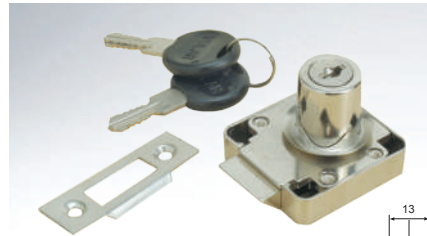

OPTION OF CRANKED OR HOOKED CAM

25MM CAM LOCK - 19X25	
RVLC1925CBR	Brass - 25mm with 45mm Cranked Cam
RVLC1925CNP	Nickel - 25mm with 45mm Cranked Cam
30MM CAM LOCK - 19X30	
RVLC1930CBR	Brass - 30mm with 45mm Cranked Cam
RVLC1930CNP	Nickel - 30mm with 45mm Cranked Cam
30MM CAM LOCK - 19X30	
RVLC1930HNP	Nickel - 30mm with 45mm Hook Cam

CENTRAL LOCKING SYSTEM FRONT MOUNT 19 X 22MM	
RVLC1858NP	Nickel, 600mm
RVLC1859NP	Nickel, 1200mm

IRON MONGERY

**MORTICE LOCK
19 X 22MM**

RVLC1736NP Nickel

**DRAWER LOCK
19 X 22MM**

RVLC1737NP Nickel

RVLC1737BR Brass

**PUSH LOCK
19 X 22MM**

RVLC1815NP Nickel

**SLAM LOCK
19 X 22MM**

RVLC5109NP Nickel

RCF152

RCF153

- A. Counterpiece
- B. Invisilock magnetic lock system for doors
- C. Invisilock magnetic opener

INVISI LOCK

RCF153 - Lock
RCF152 - Key

- The most unique magnetic locking system on the market today.
- The ultra secure lock is fixed to the inside of a door and is totally invisible from the outside.
- Invisi Lock locks automatically when the door is closed, and unlocks using a unique and patented magnetic "key".
- The Invisi Lock can be used throughout the home, from kitchens and bathrooms to sheds, garages and offices.
- The Invisi Lock operate through doors made from wood, glass, ceramic tiles, laminates and non-ferrous materials with door thickness of ≤ 25 mm, the Invisi Lock key unlocks the latchbolt so that the door can be opened, particularly suitable as child protection
- Suitable for doors from 12mm to 38mm.
- Material: Plastic
- Finish/colour: White/blue
- Version: With adhesive strips
- Installation: For screw fixing or glue fixing