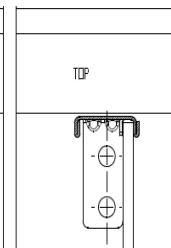

METAL CROSS BARS

The FGV metal crossbars are designed for the three applications as shown in the drawings:

1) Front application
2) Back application
3) Front application with sink

2) BACK

METAL CROSSBAR

Zinc Finish

R59CFG0076000	600mm	In accordance to reduced dimensions and easy assembling, the FGV crossbars guarantee strength and resistance even for wide cabinets. Product features: • precise and permanent distance between the cabinet lateral panels • back panel (4mm masonite) blocked in the upper area • supersede wooden or aluminum crossbars with sensible competitiveness • 2 pieces of the same crossbar code needed for each cabinet • available for cabinet width from 600mm to 1200mm, and for 16 and 18mm panel thickness • made of DX51 pre-galvanized steel
R59CFG0078000	800mm	
R59CFG0079000	900mm	
R59CFG0071000	1000mm	
R59CFG0071200	1200mm