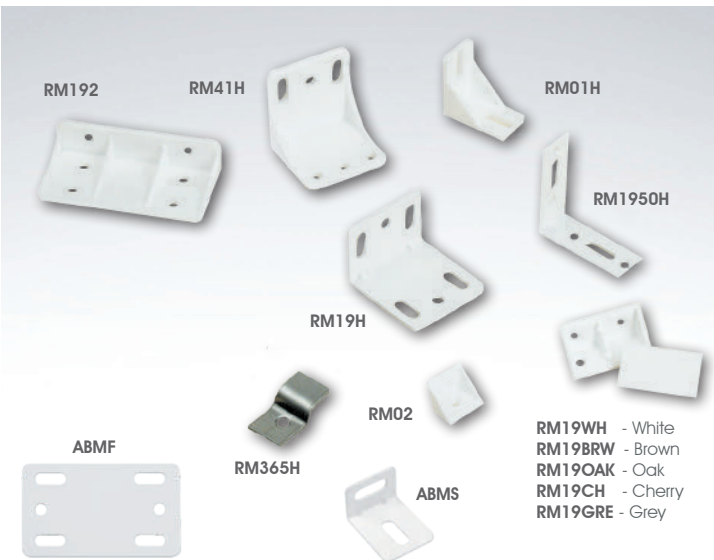

RPFJ640TAL	640mm	Aluminium
RPFJ640TBLK	640mm	Black
RPFJ640TBRW	640mm	Brown
RPFJ640TCAN	640mm	Canyon Oak
RPFJ640TGRA	640mm	Granite
RPFJ640TWH	640mm	White

SHELF BRACKETS

METAL SHELF BRACKETS

RSB125150BLK	Black 125 X 150mm
RSB125150WH	White 125 X 150mm
RSB150200BLK	Black 150 X 200mm
RSB150200WH	White 150 X 200mm
RSB200250BLK	Black 200 X 250mm
RSB200250WH	White 200 X 250mm
RSB250300BLK	Black 250 X 300mm
RSB250300WH	White 250 X 300mm
RSB300350BLK	Black 300 X 350mm
RSB300350WH	White 300 X 350mm

INVISIBLE BRACKET

RADINVBRA	8 x 145
-----------	---------

RM41H	Large Corner Bracket	Plastic White - 44x50x47
RM01H	Medium Corner Bracket	Plastic White - 35x38x25
RM02	Small Corner Bracket	Plastic White - 17x15x22
RM19WH	Double Bracket With Lid	Plastic White - 42x20x20
RM19BRW	Double Bracket With Lid	Plastic Brown - 42x20x20
RM19BLK	Double Bracket With Lid	Plastic Black - 42x20x20
RM19OAK	Double Bracket With Lid	Plastic Oak - 42x20x20
RM19CH	Double Bracket With Lid	Plastic Cherry - 42x20x20
RM19GRE	Double Bracket With Lid	Plastic Grey - 42x20x20
RPREM19WH50	Double Bracket with lid	White - Pack of 50
RM192	Facia Bracket	Plastic White - 90x45x22
ABMS	Corner Bracket Small	Steel White - 30x37x22
RM1950H	Corner Bracket Medium	Steel White - 50x50x15
RM19H	Corner Bracket Large	Steel White - 45x50x36
ABMF	Mounting Bracket Flat	Steel White - 47x82
RM365H	Z Bracket	Steel