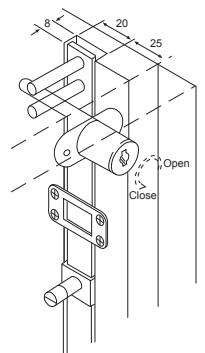

CENTRAL LOCKING SYSTEM FRONT MOUNT 19 X 22MM	
RVLC1858NP	Nickel, 600mm
RVLC1859NP	Nickel, 1200mm