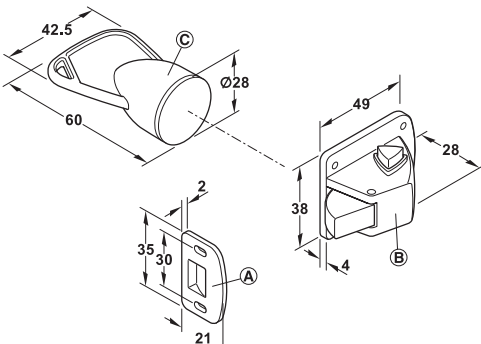

**PUSH LOCK
19 X 22MM**

RVLC1815NP Nickel

**SLAM LOCK
19 X 22MM**

RVLC5109NP Nickel

RCF152

RCF153

- A. Counterpiece
- B. Invisilock magnetic lock system for doors
- C. Invisilock magnetic opener

INVISI LOCK