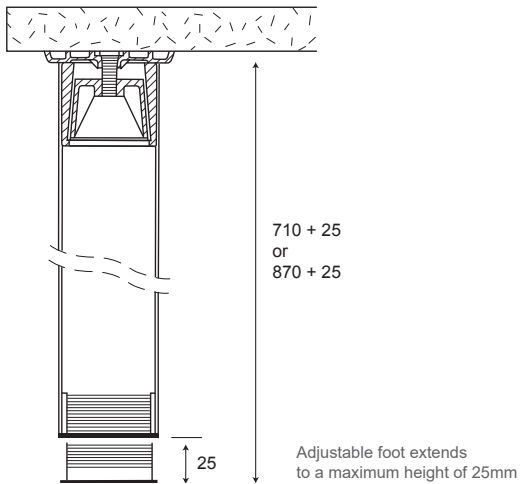

ROUND ADJUSTABLE LEG 30MM Brushed Satin Nickel	
AALR100X30	100 x 30mm
AALR150X30	150 x 30mm

ROUND ADJUSTABLE LEG 30MM Black	
AALR100X30BLK	100 x 30mm
AALR150X30BLK	150 x 30mm

SQUARE ADJUSTABLE LEG Brushed Satin Nickel	
AALS100X25	100 x 25 x 25mm
AALS150X25	150 x 25 x 25mm

SQUARE ADJUSTABLE LEG Black	
AALS100X25BLK	100 x 25 x 25mm
AALR150X25BLK	150 x 25 x 25mm

ROUND LEG WITH ADJUSTABLE TOP PLATE Satin Nickel	
CABADJ100X50	100x50mm
CABADJ150X50	150x50mm

ROUND LEG WITH ADJUSTABLE TOP PLATE Black	
CABADJ100X50BLK	100x50mm
CABADJ150X50BLK	150x50mm

TAPERED ADJUSTABLE LEG Brushed Dull Nickel	
RTS25125x100BDN	100 x 25mm
RTS25125x150BDN	150 x 25mm

SQUARE ADJUSTABLE LEG Brushed Satin Nickel	
ADJLEGSQ100X50	100 x 50 x 50mm
ADJLEGSQ150X50	150 x 50 x 50mm

ADJUSTABLE TABLE LEGS

SATIN
CHROME

MATT
BLACK

BRIGHT
CHROME

80MM WORKTOP LEGS		
Code	Description	Colour
RG130710BL	710 x 80mm	Matt Black
RG130710CH	710 x 80mm	Bright Chrome
RG130710SC	710 x 80mm	Satin Chrome
RG130870BL	870 x 80mm	Matt Black
RG130870CH	870 x 80mm	Bright Chrome
RG130870SC	870 x 80mm	Satin Chrome
RG1301100SC	1100 x 80mm	Satin Chrome
RG1301100BL	1100 x 80mm	Matt black