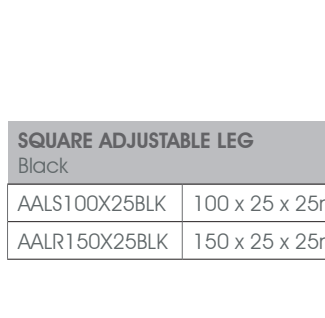

LEGS & CASTORS

ADJUSTABLE LEGS

ROUND ADJUSTABLE LEG 50MM WITH STEEL BASE Satin Nickel	
AALR100X50	100x50mm
AALR150X50	150x50mm

ROUND ADJUSTABLE LEG 50MM WITH PLASTIC BASE Brushed Satin Nickel	
ADJLEG50X50	50x50mm
ADJLEG100X50	100x50mm
ADJLEG150X50	150x50mm

ROUND ADJUSTABLE LEG 30MM Brushed Satin Nickel	
AALR100X30	100 x 30mm
AALR150X30	150 x 30mm

ROUND ADJUSTABLE LEG 30MM Black	
AALR100X30BLK	100 x 30mm
AALR150X30BLK	150 x 30mm

SQUARE ADJUSTABLE LEG Brushed Satin Nickel	
AALS100X25	100 x 25 x 25mm
AALS150X25	150 x 25 x 25mm

SQUARE ADJUSTABLE LEG Black	
AALS100X25BLK	100 x 25 x 25mm
AALR150X25BLK	150 x 25 x 25mm

ROUND LEG WITH ADJUSTABLE TOP PLATE Satin Nickel	
CABADJ100X50	100x50mm
CABADJ150X50	150x50mm

ROUND LEG WITH ADJUSTABLE TOP PLATE Black	
CABADJ100X50BLK	100x50mm
CABADJ150X50BLK	150x50mm

ADJUSTABLE TABLE LEGS

SATIN
CHROME

MATT
BLACK

BRIGHT
CHROME

80MM WORKTOP LEGS		
Code	Description	Colour
RG130710BL	710 x 80mm	Matt Black
RG130710CH	710 x 80mm	Bright Chrome
RG130710SC	710 x 80mm	Satin Chrome
RG130870BL	870 x 80mm	Matt Black
RG130870CH	870 x 80mm	Bright Chrome
RG130870SC	870 x 80mm	Satin Chrome
RG1301100SC	1100 x 80mm	Satin Chrome
RG1301100BL	1100 x 80mm	Matt black